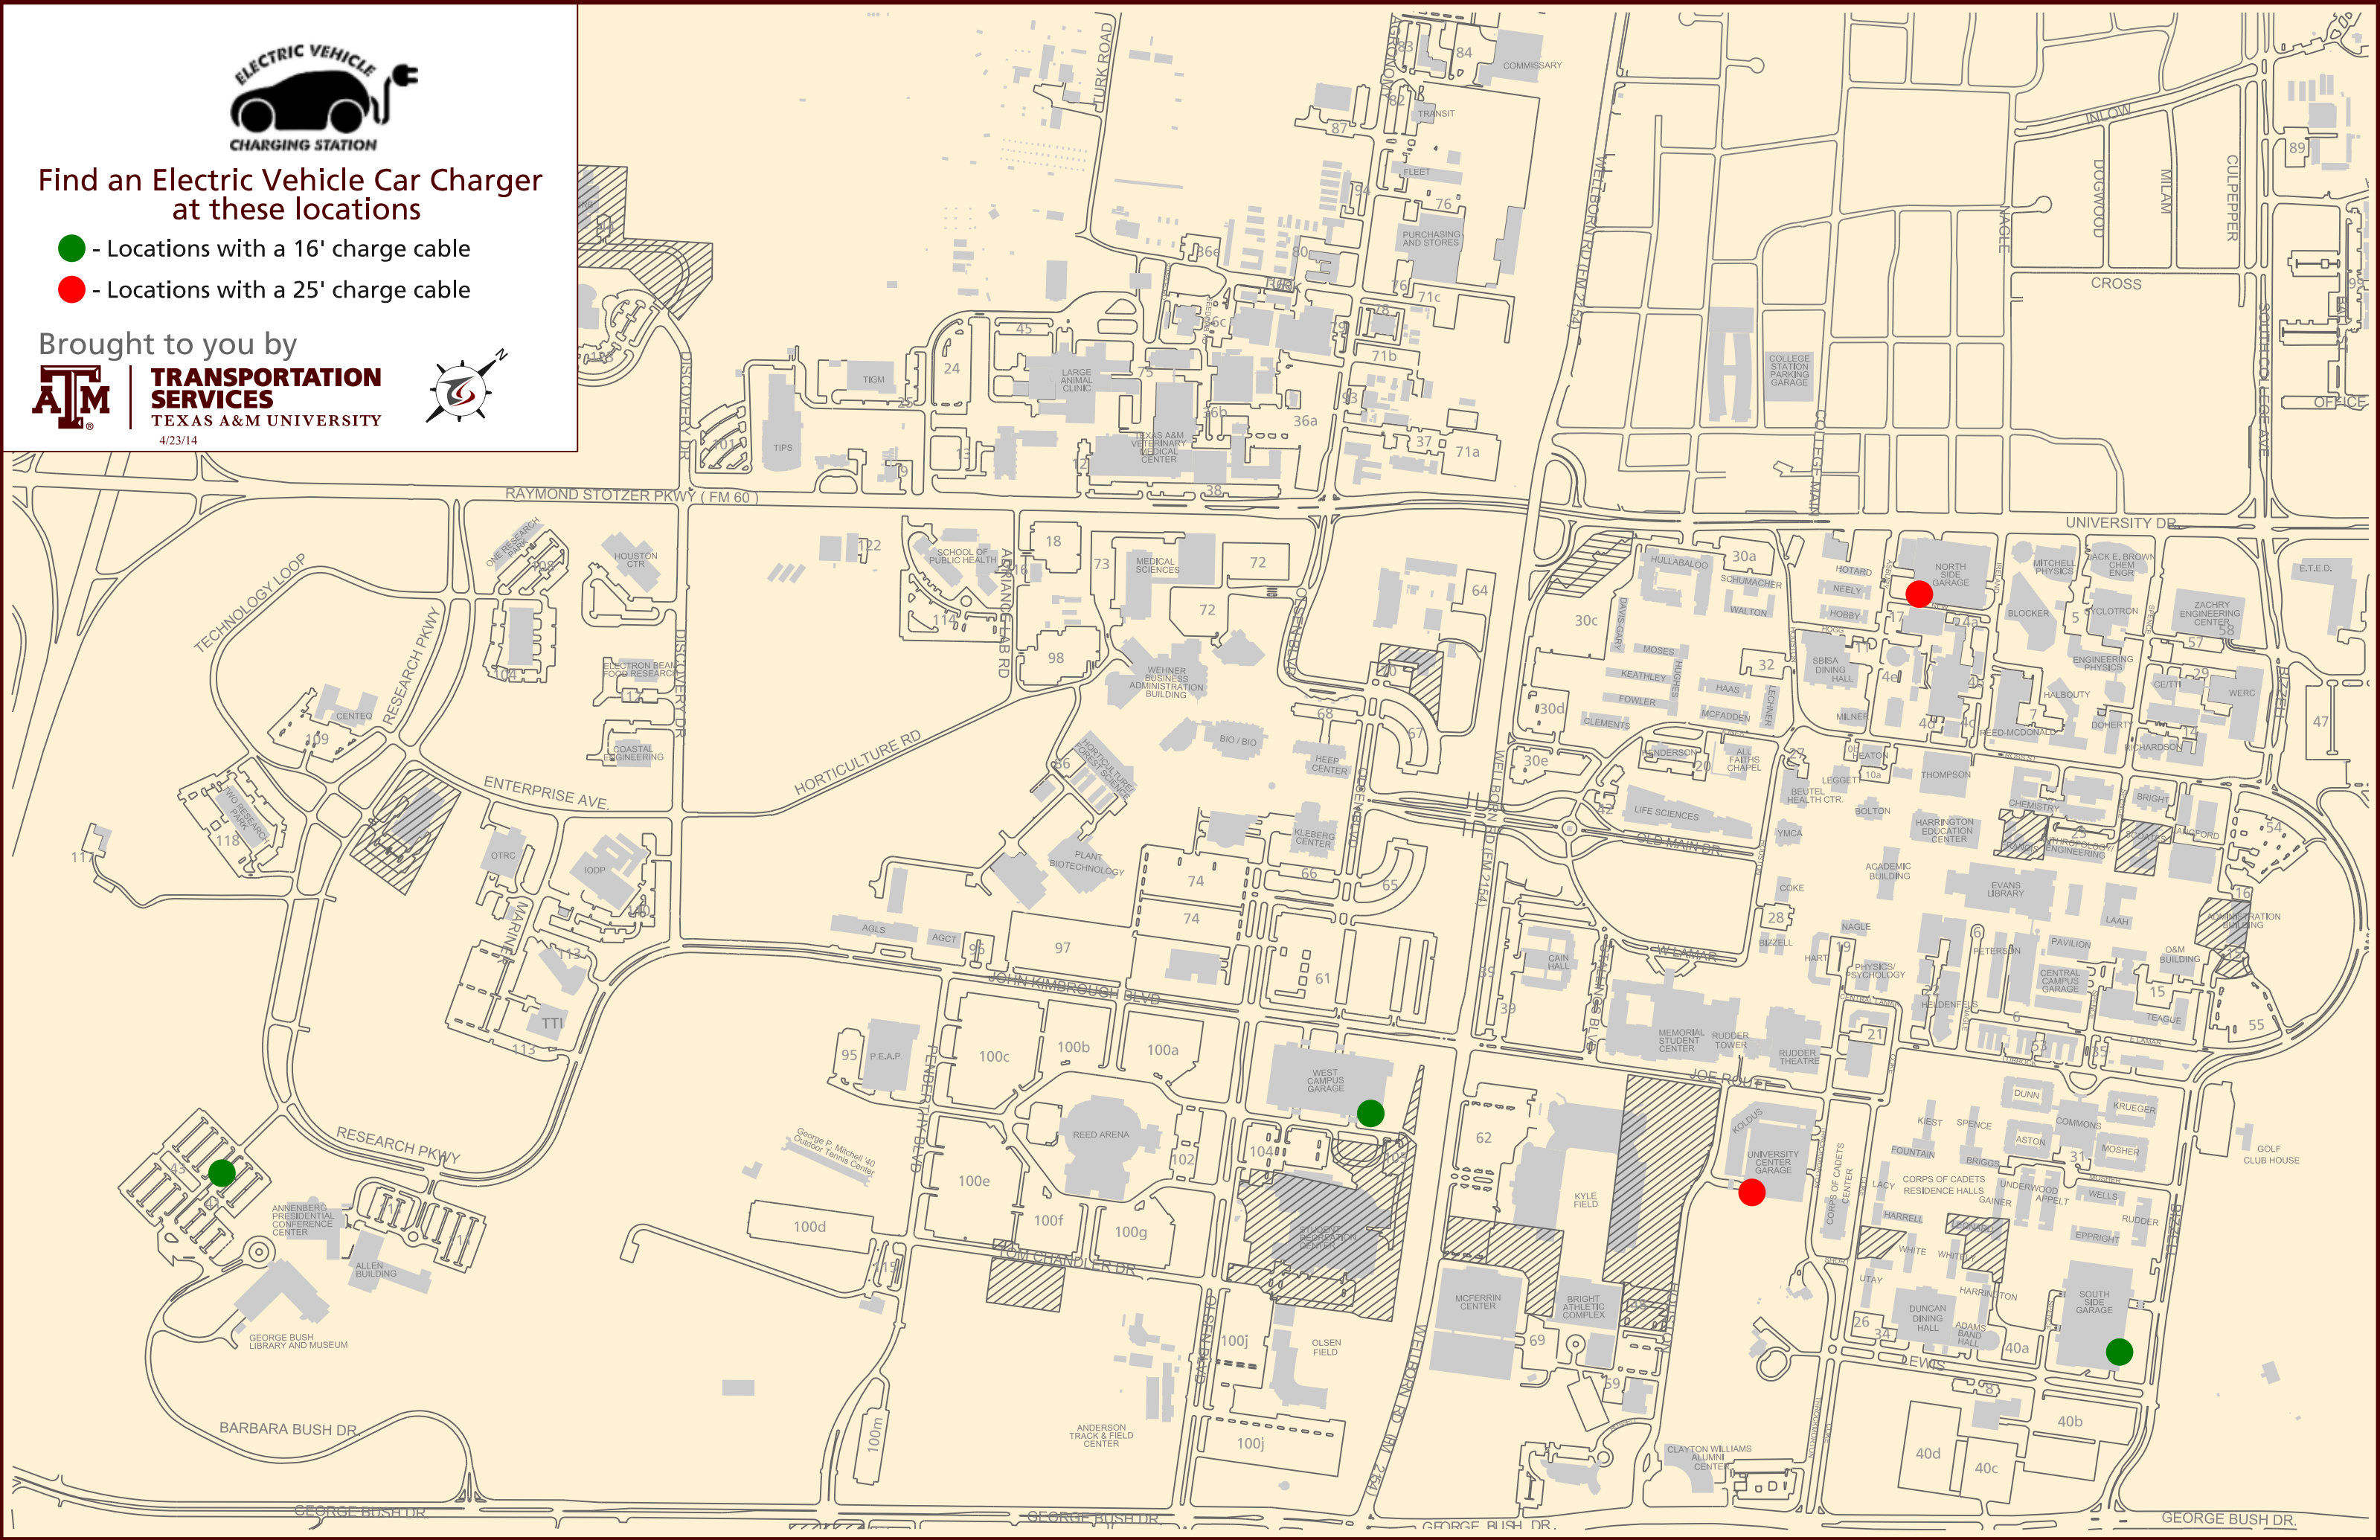

Find an Electric Vehicle Car Charger at these locations

- - Locations with a 16' charge cable
- - Locations with a 25' charge cable

Brought to you by

ATM

TRANSPORTATION SERVICES
TEXAS A&M UNIVERSITY

4/23/14

ELECTRIC VEHICLE
CHARGING STATION

Find an Electric Vehicle Car Charger at these locations

- - Locations with a 16' charge cable
- - Locations with a 25' charge cable

Brought to you by

4/23/14

ATM

TRANSPORTATION SERVICES
TEXAS A&M UNIVERSITY

4/23/14

ELECTRIC VEHICLE
CHARGING STATION

Find an Electric Vehicle Car Charger at these locations

- - Locations with a 16' charge cable
- - Locations with a 25' charge cable

Brought to you by

4/23/14