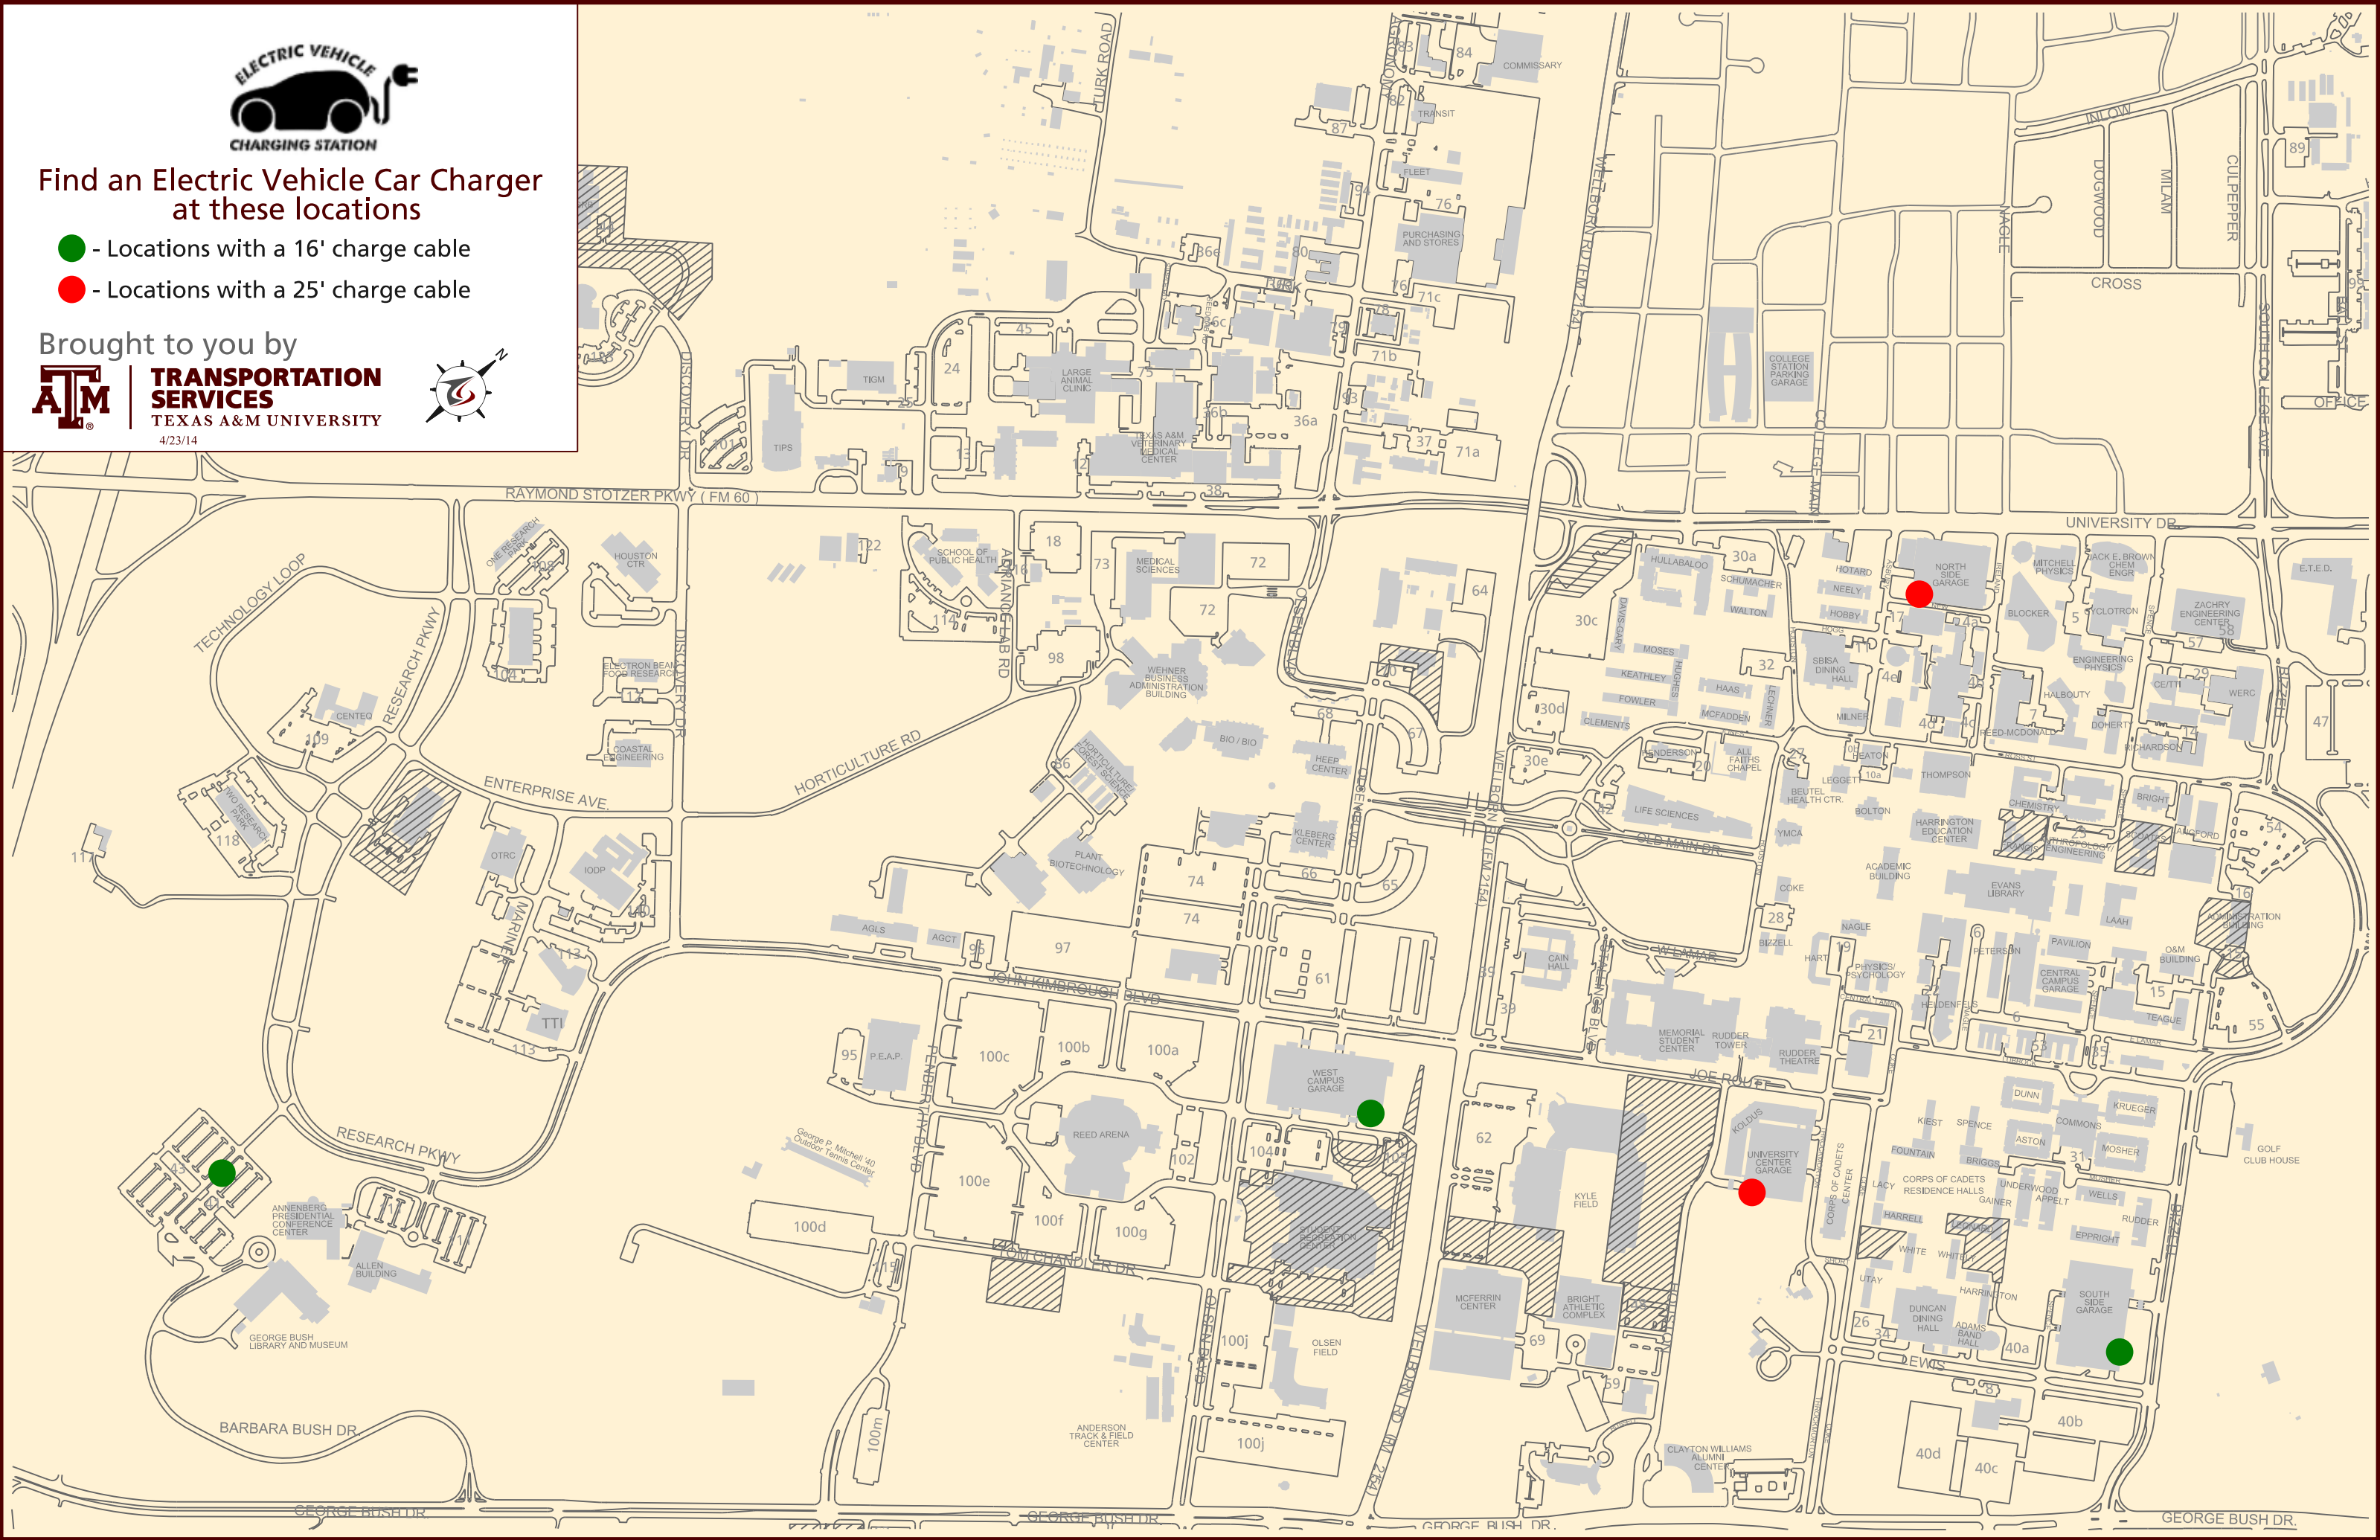

ELECTRIC VEHICLE
CHARGING STATION

Find an Electric Vehicle Car Charger at these locations

- - Locations with a 16' charge cable
- - Locations with a 25' charge cable

Brought to you by

4/23/14

ATM

TRANSPORTATION SERVICES
TEXAS A&M UNIVERSITY

4/23/14

ELECTRIC VEHICLE
CHARGING STATION

Find an Electric Vehicle Car Charger at these locations

- - Locations with a 16' charge cable
- - Locations with a 25' charge cable

Brought to you by

4/23/14