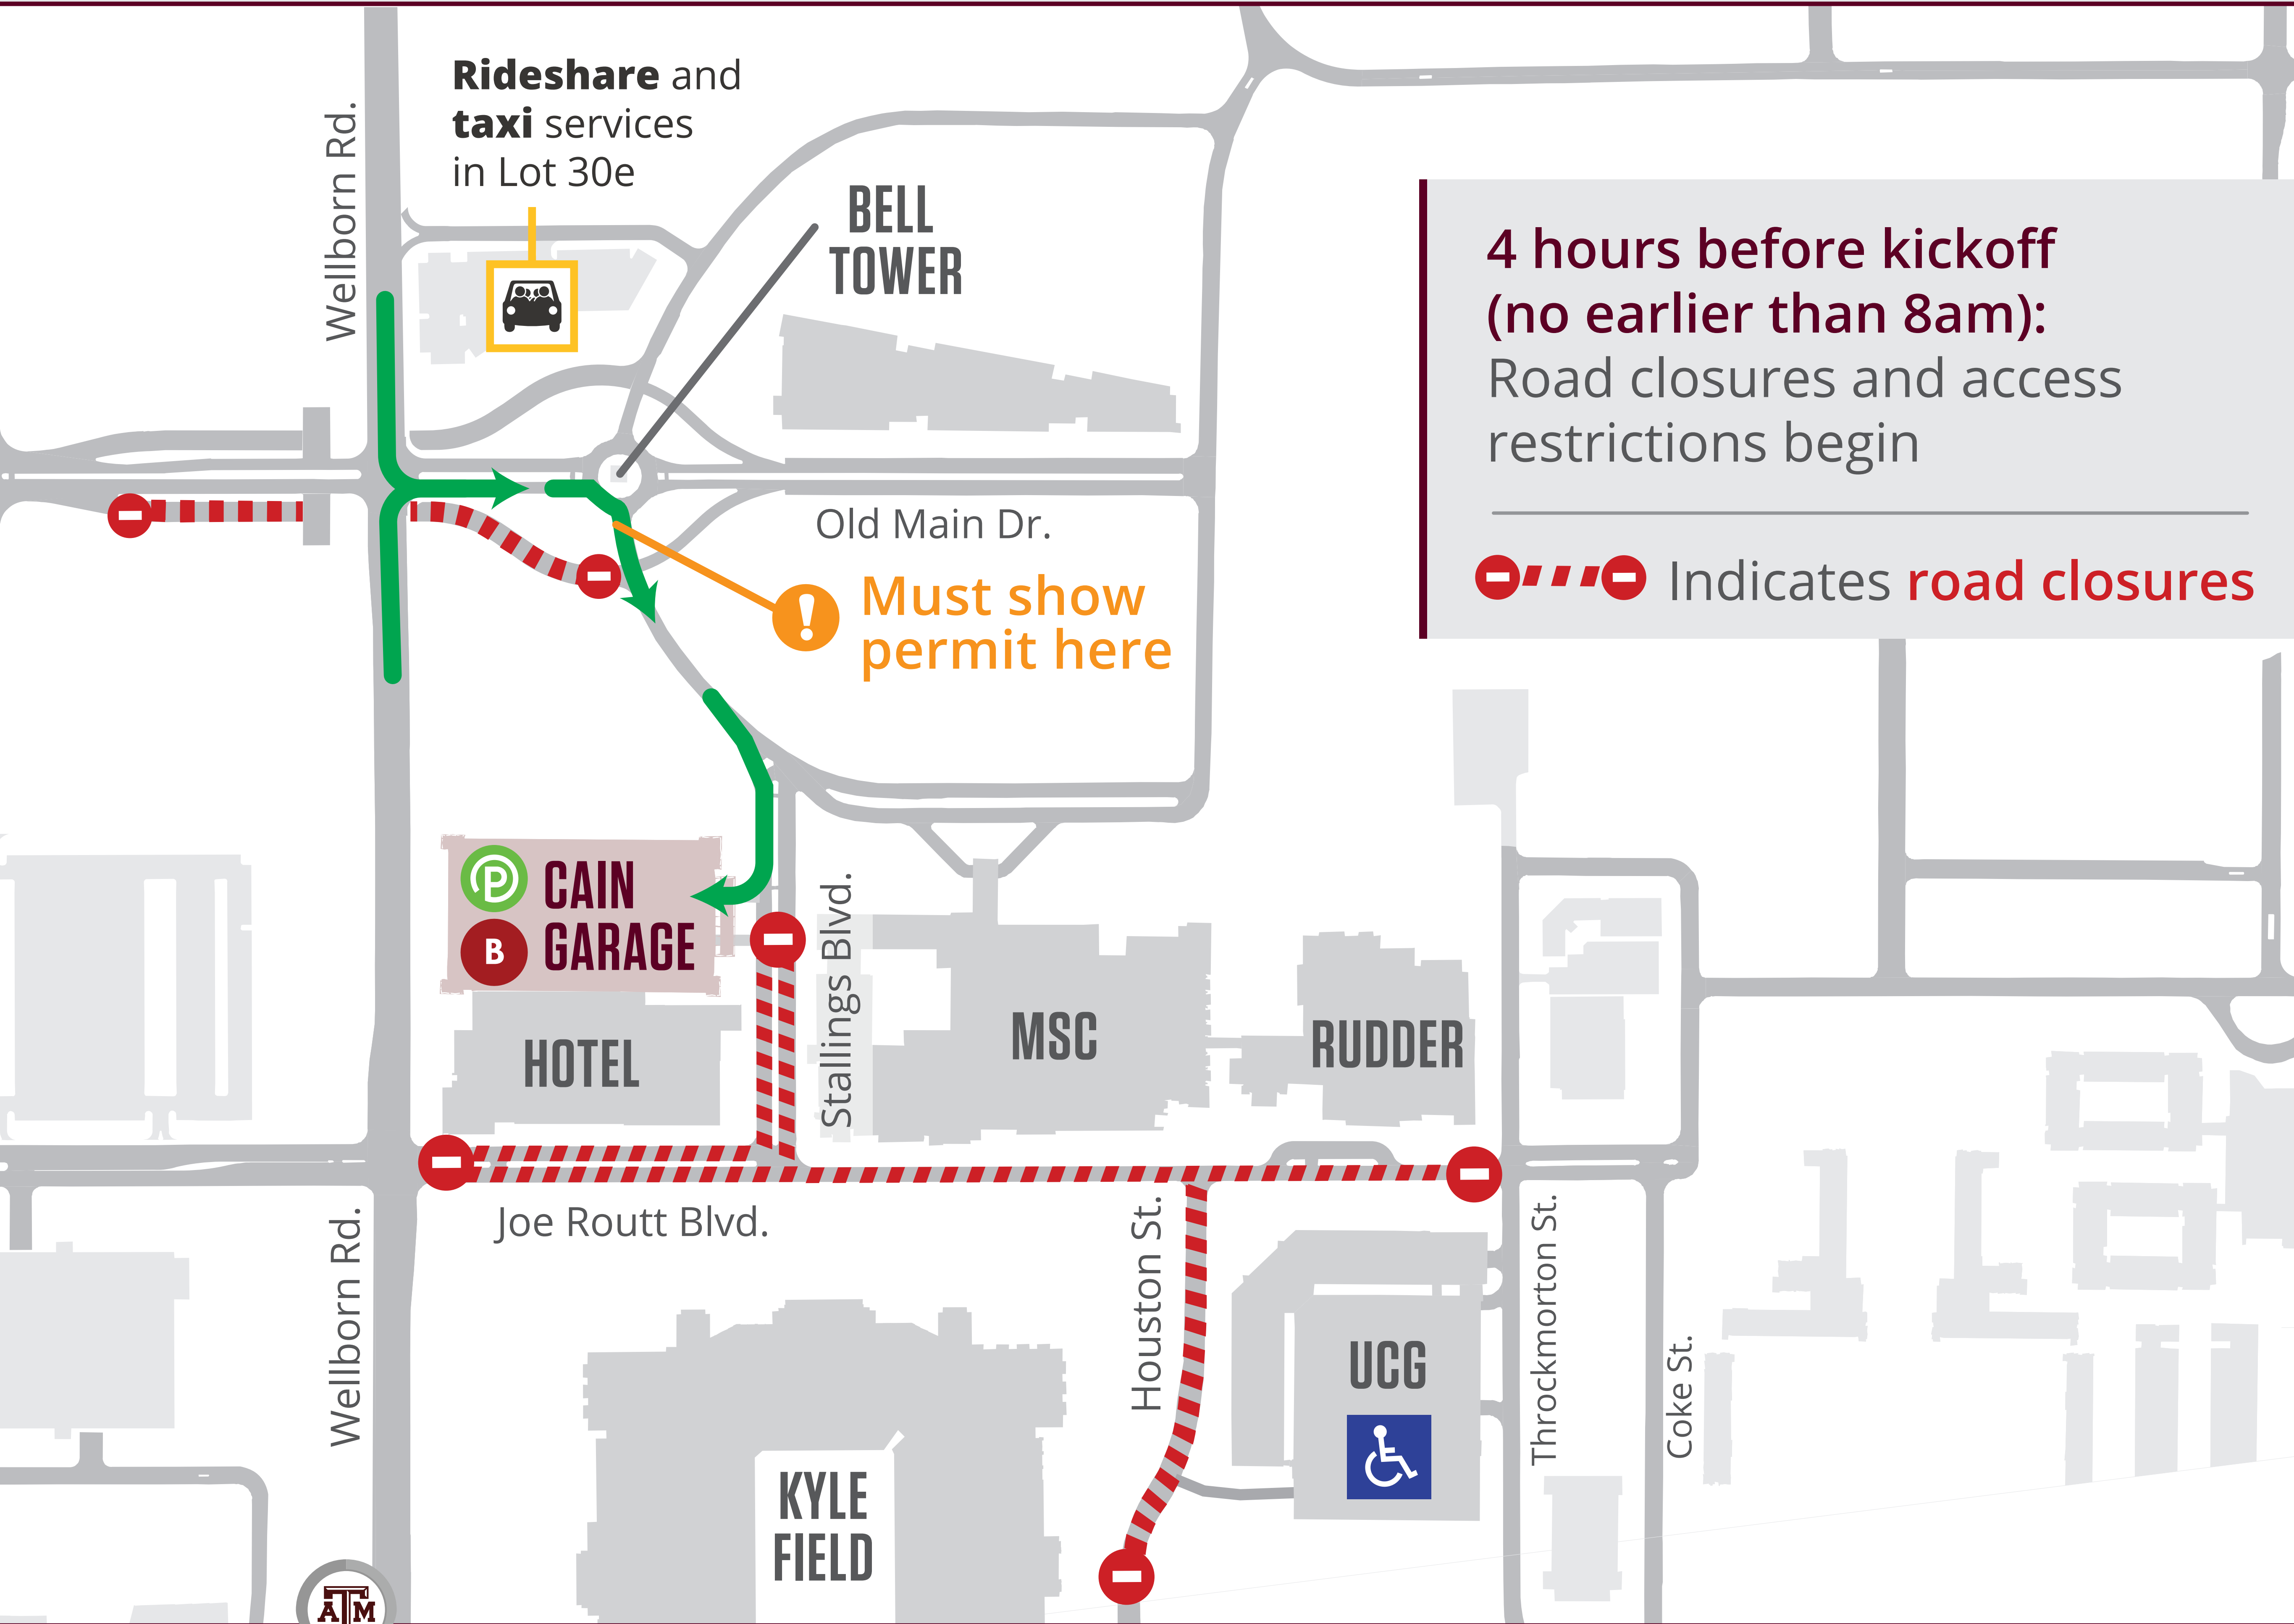

PRE-GAME B PERMIT & CAIN GARAGE ACCESS

for B permits, Parkmobile tickets and Board & System Offices placards

4 hours before kickoff (no earlier than 8am):
Road closures and access restrictions begin

Indicates **road closures**

DESTINATION
AGGIELAND

visit 12thman.com for tickets and athletics info

FOLLOW US ON TWITTER

@GetToAggieGame for gameday traffic updates

WHERE'S MY BUS?

visit m.tamu.edu for real-time bus locations