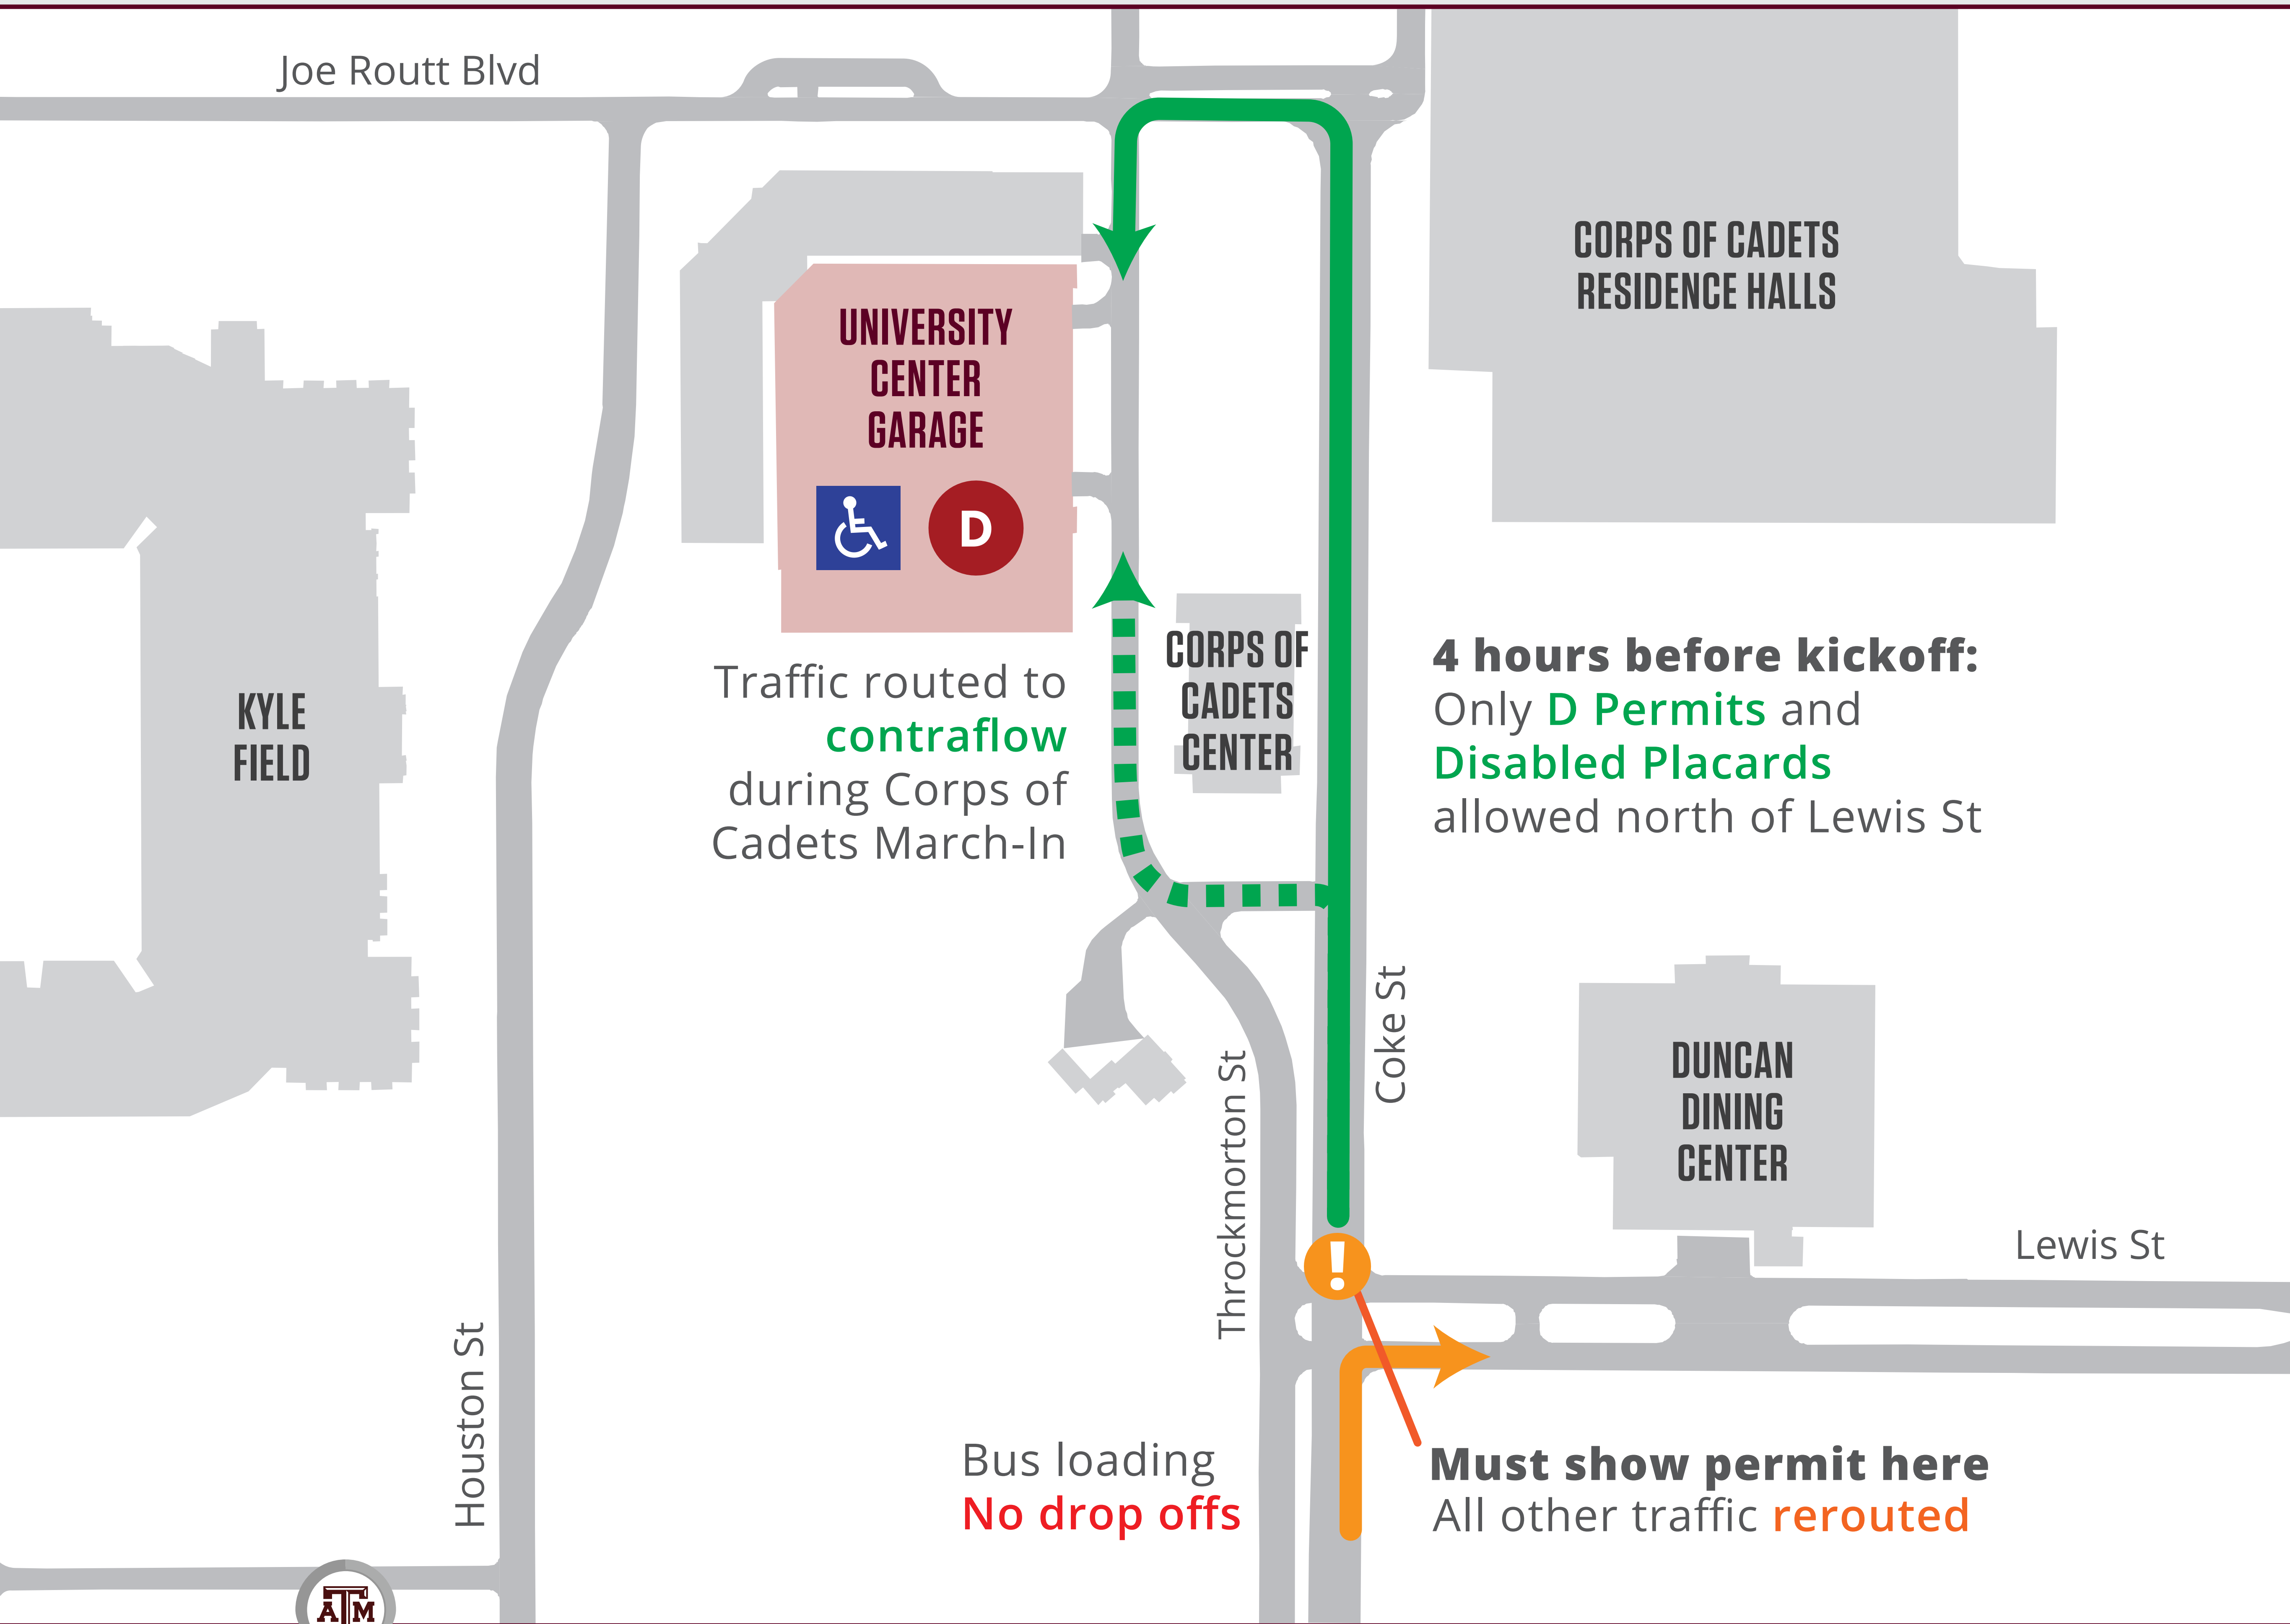

# PRE-GAME D PERMIT ACCESS

Coke & Throckmorton access restriction begins 4 hours before kickoff

DESTINATION  
**AGGIELAND**

**AGGIE ATHLETICS**

visit [12thman.com](http://12thman.com) for tickets and athletics info

**FOLLOW US ON TWITTER**

@GetToAggieGame for gameday traffic updates

**WHERE'S MY BUS?**

visit [m.tamu.edu](http://m.tamu.edu) for real-time bus locations