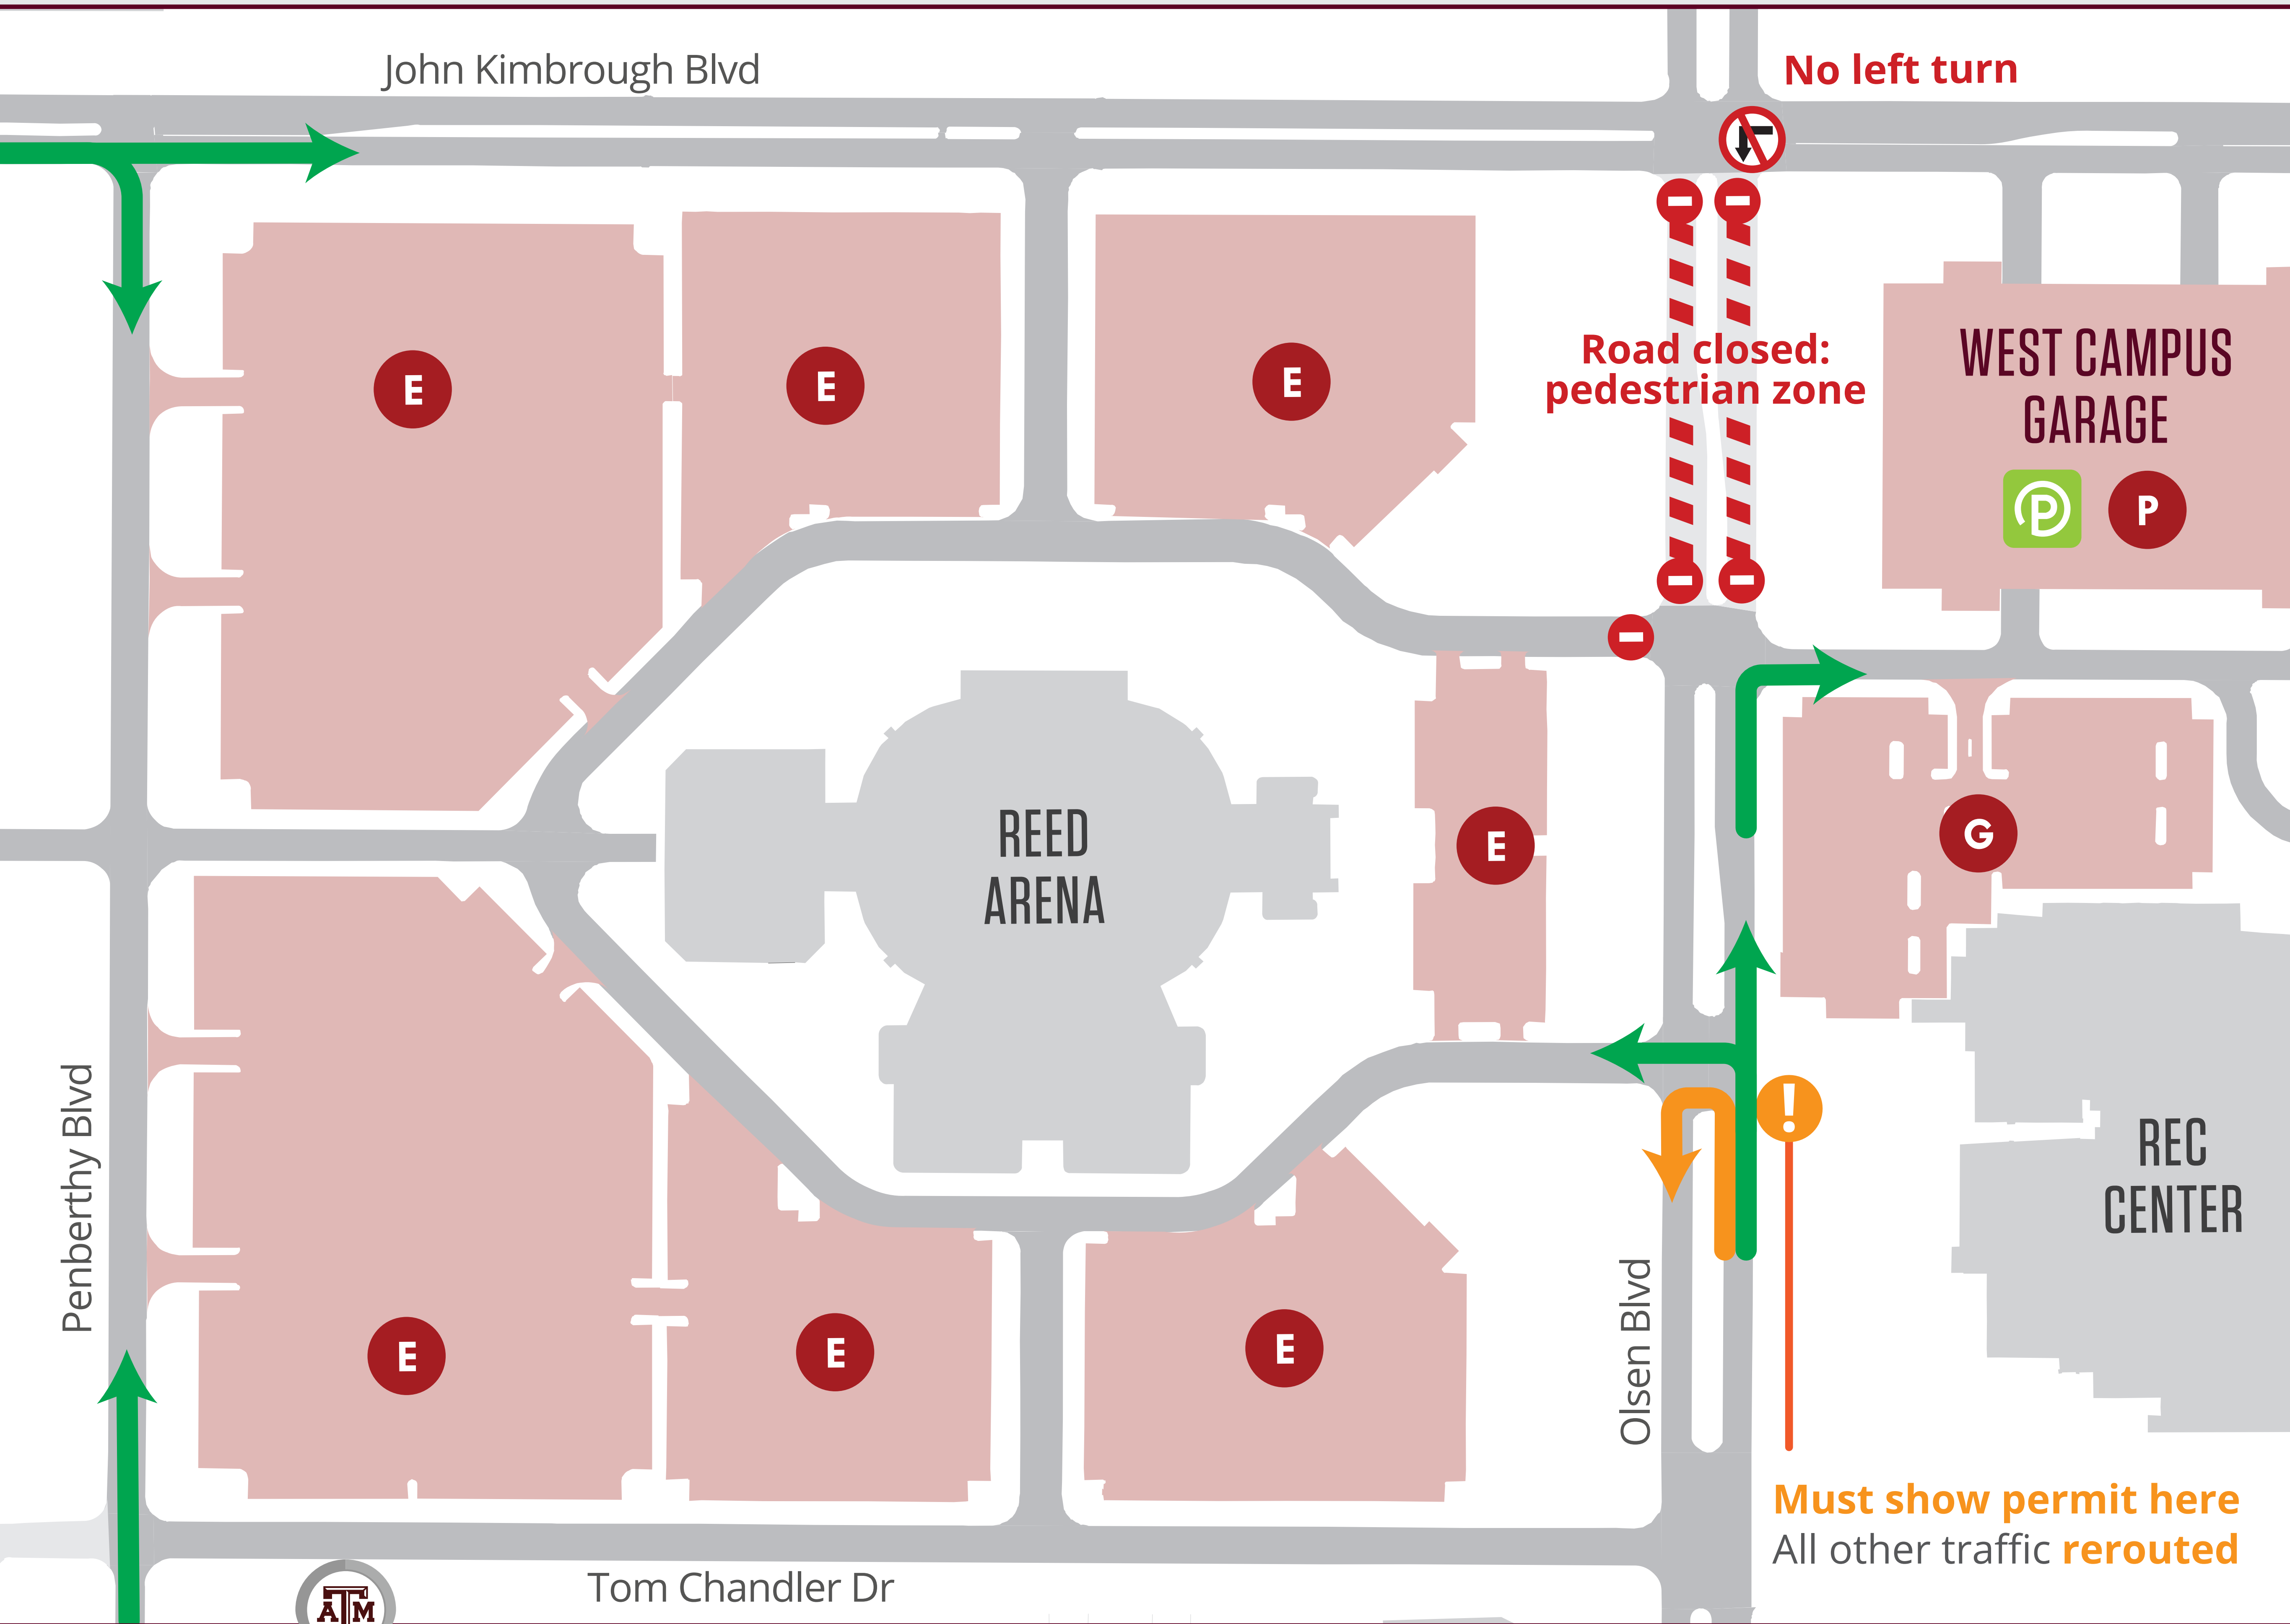

# PRE-GAME E, G, P PERMIT ACCESS

Road closures begin 4 hours before kickoff (no earlier than 8am)

DESTINATION  
**AGGIELAND**

 **AGGIE ATHLETICS**  
visit [12thman.com](http://12thman.com) for tickets and athletics info

 **FOLLOW US ON TWITTER**  
@GetToAggieGame for gameday traffic updates

 **WHERE'S MY BUS?**  
visit [m.tamu.edu](http://m.tamu.edu) for real-time bus locations