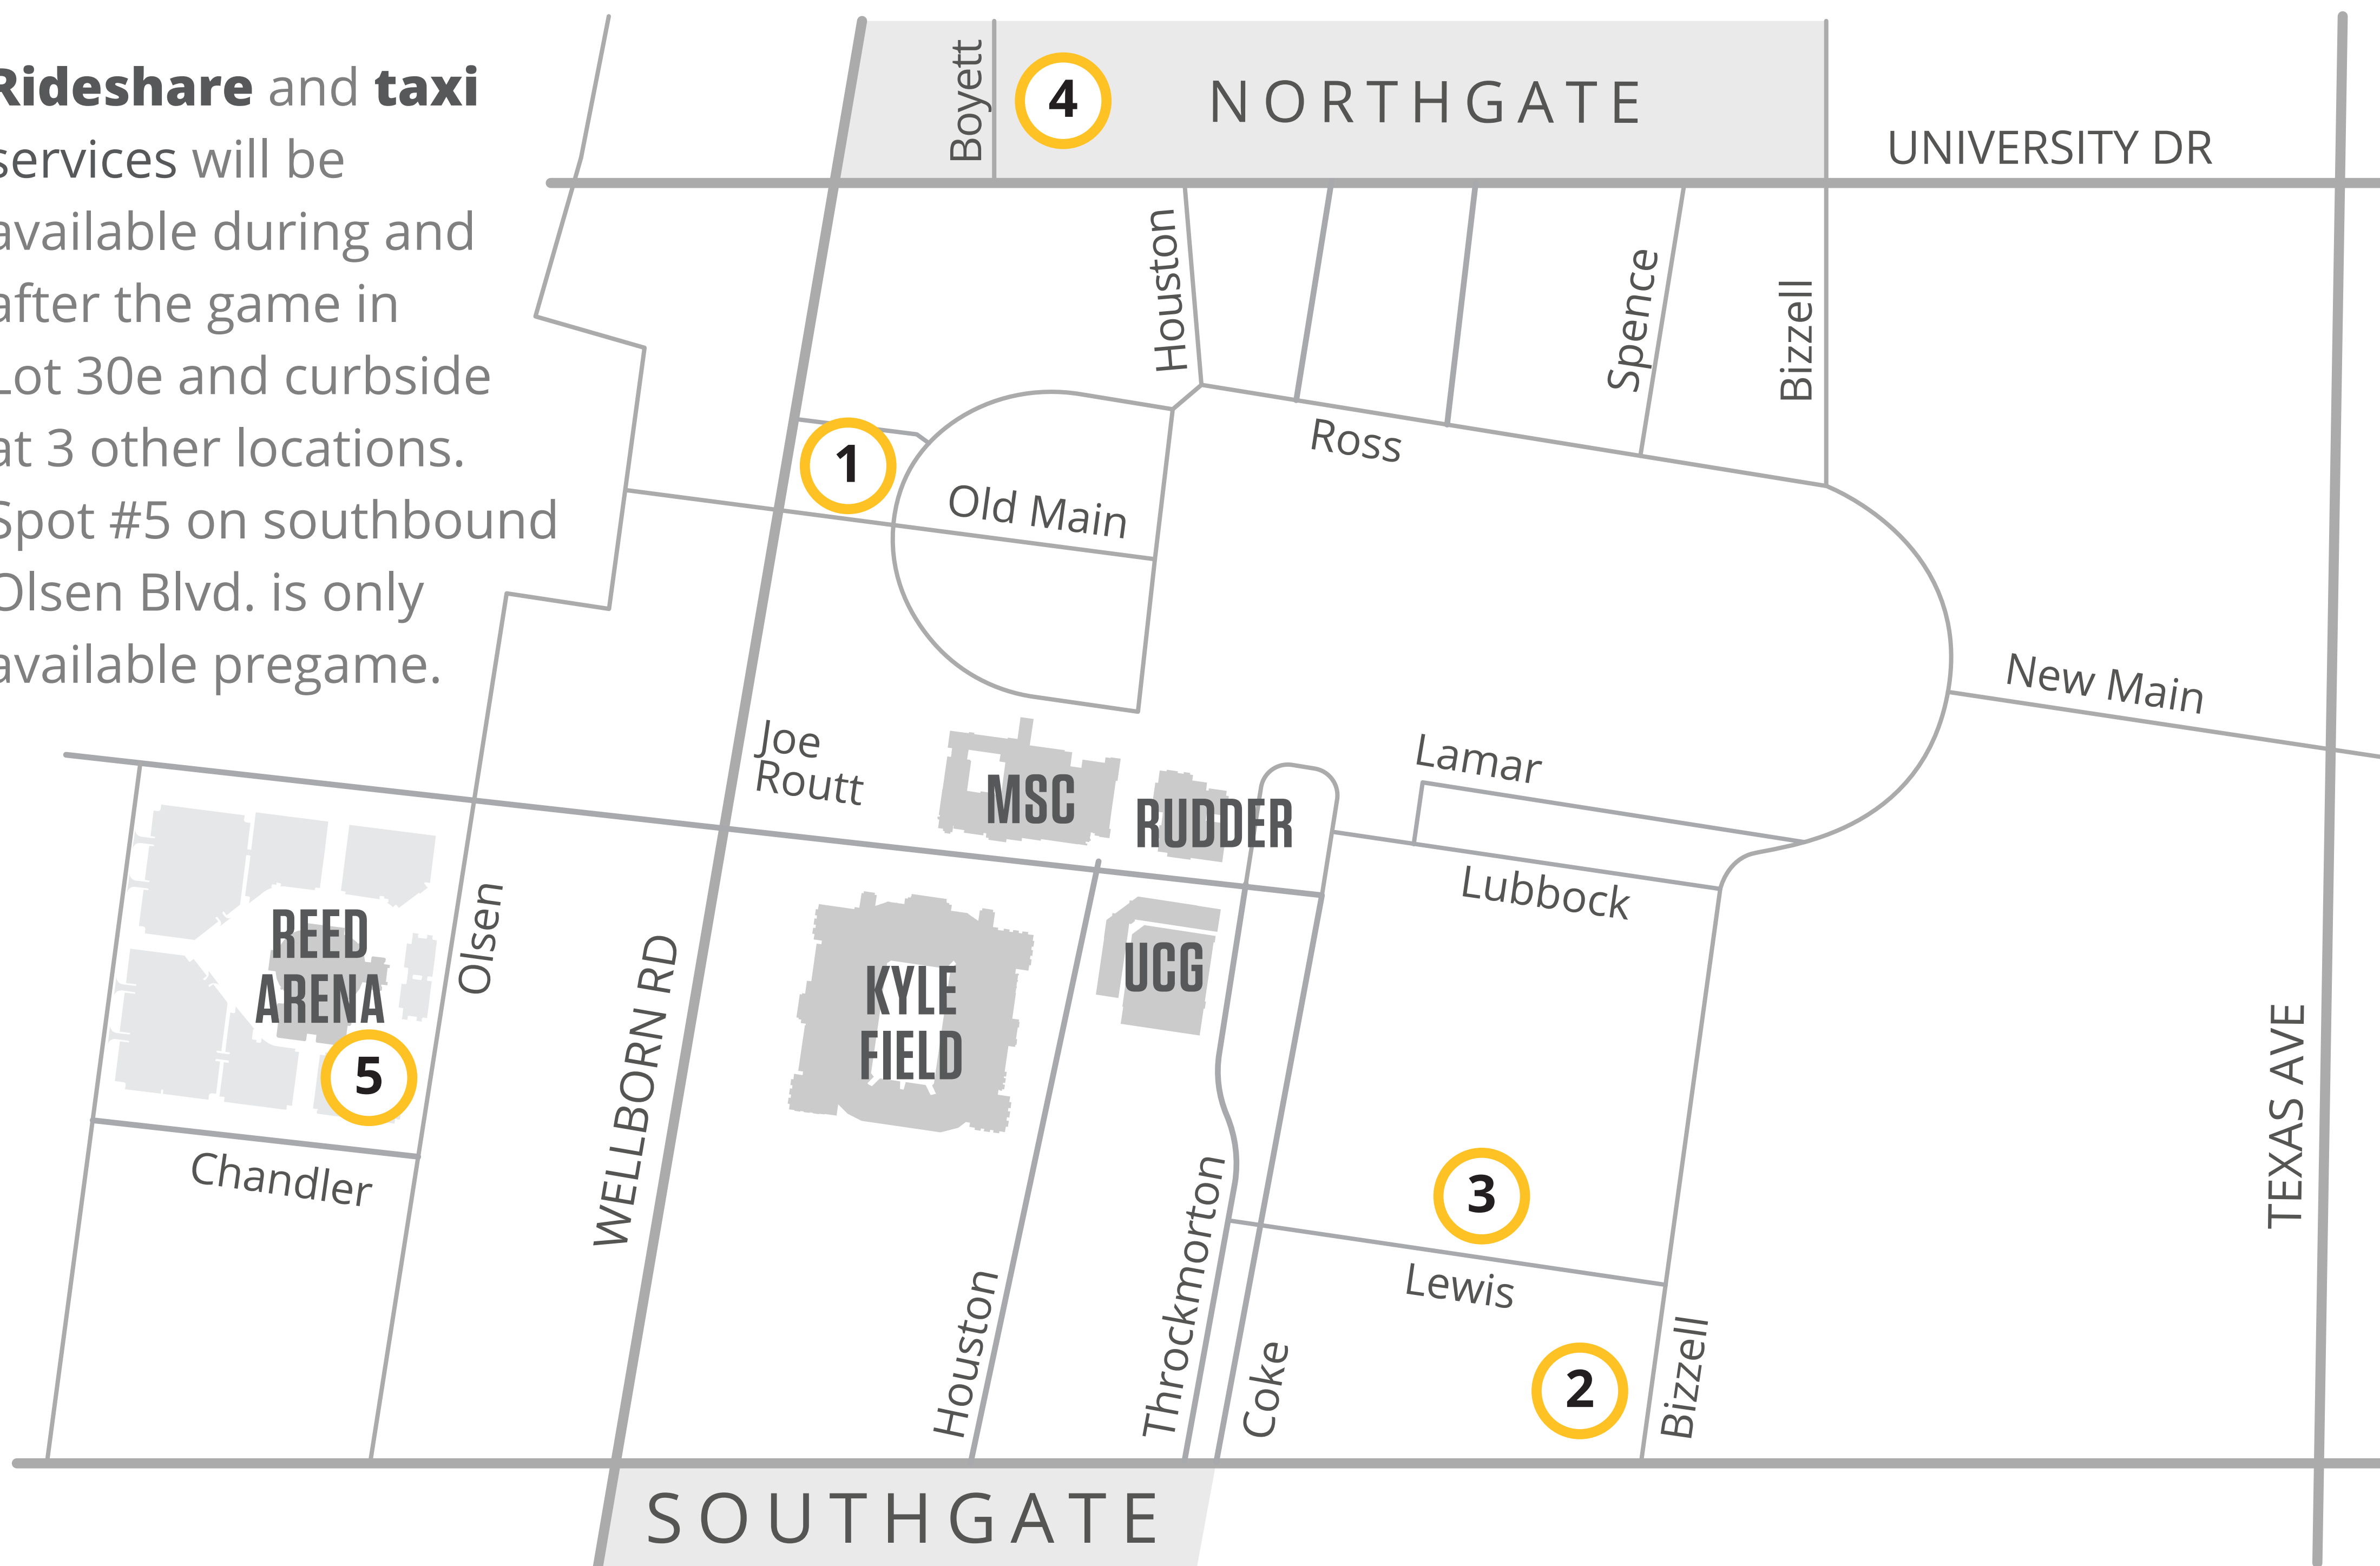

RIDESHARE & TAXI SERVICES

pick-up & drop-off locations

UBER

LIMO

Shuttle

Rideshare and **taxi** services will be available during and after the game in Lot 30e and curbside at 3 other locations. Spot #5 on southbound Olsen Blvd. is only available pregame.

- 1** Lot 30e near Bell Tower
- 2** Bizzell St. at George Bush Dr.
- 3** Lewis St.
- 4** Boyett St. at Northgate
- 5** Olsen Blvd. at Reed Arena (*pre-game only*)

DESTINATION
AGGIELAND

visit 12thman.com for tickets and athletics info

@GetToAggieGame for gameday traffic updates

visit m.tamu.edu for real-time bus locations