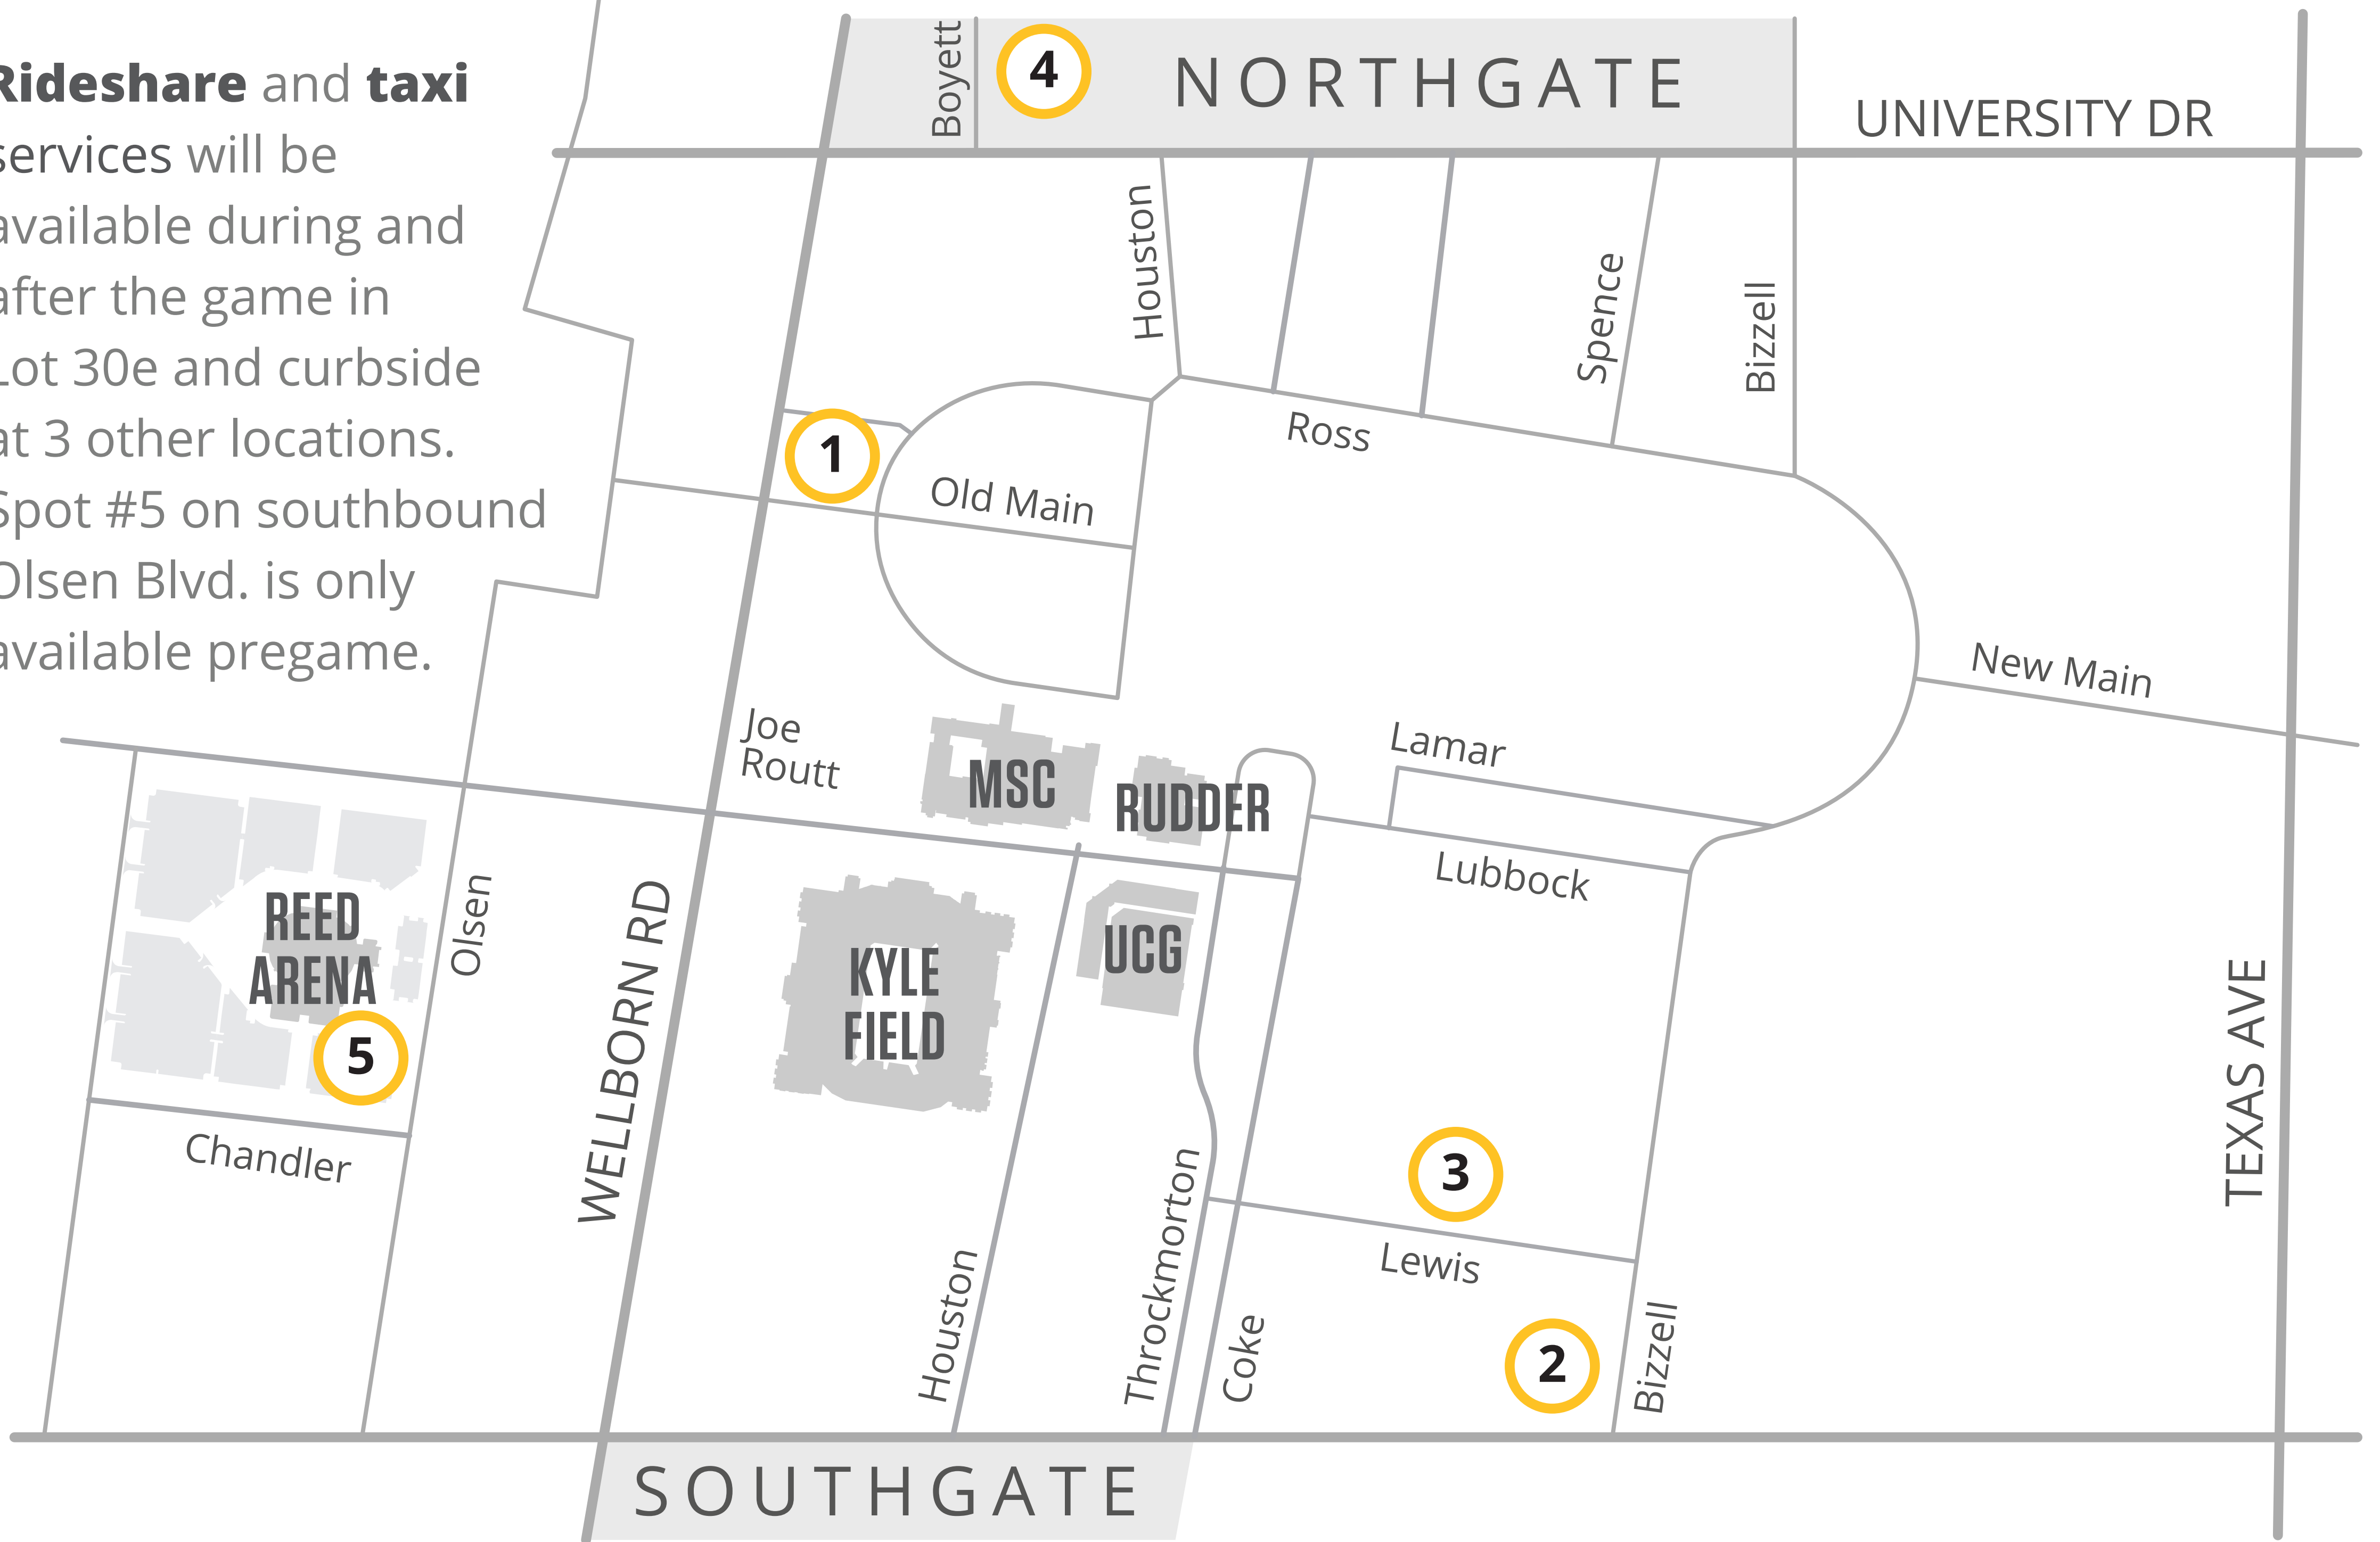

RIDESHARE & TAXI SERVICES

pick-up & drop-off locations

UBER

lyft

TAXI

LIMO

Shuttle

Rideshare and **taxi** services will be available during and after the game in Lot 30e and curbside at 3 other locations. Spot #5 on southbound Olsen Blvd. is only available pregame.

- 1** Lot 30e near Bell Tower
- 2** Bizzell St. at George Bush Dr.
- 3** Lewis St.
- 4** Boyett St. at Northgate
- 5** Olsen Blvd. at Reed Arena (*pre-game only*)

DESTINATION
AGGIELAND

AGGIE ATHLETICS

visit 12thman.com for tickets and athletics info

FOLLOW US ON TWITTER

@GetToAggieGame for gameday traffic updates

WHERE'S MY BUS?

visit m.tamu.edu for real-time bus locations