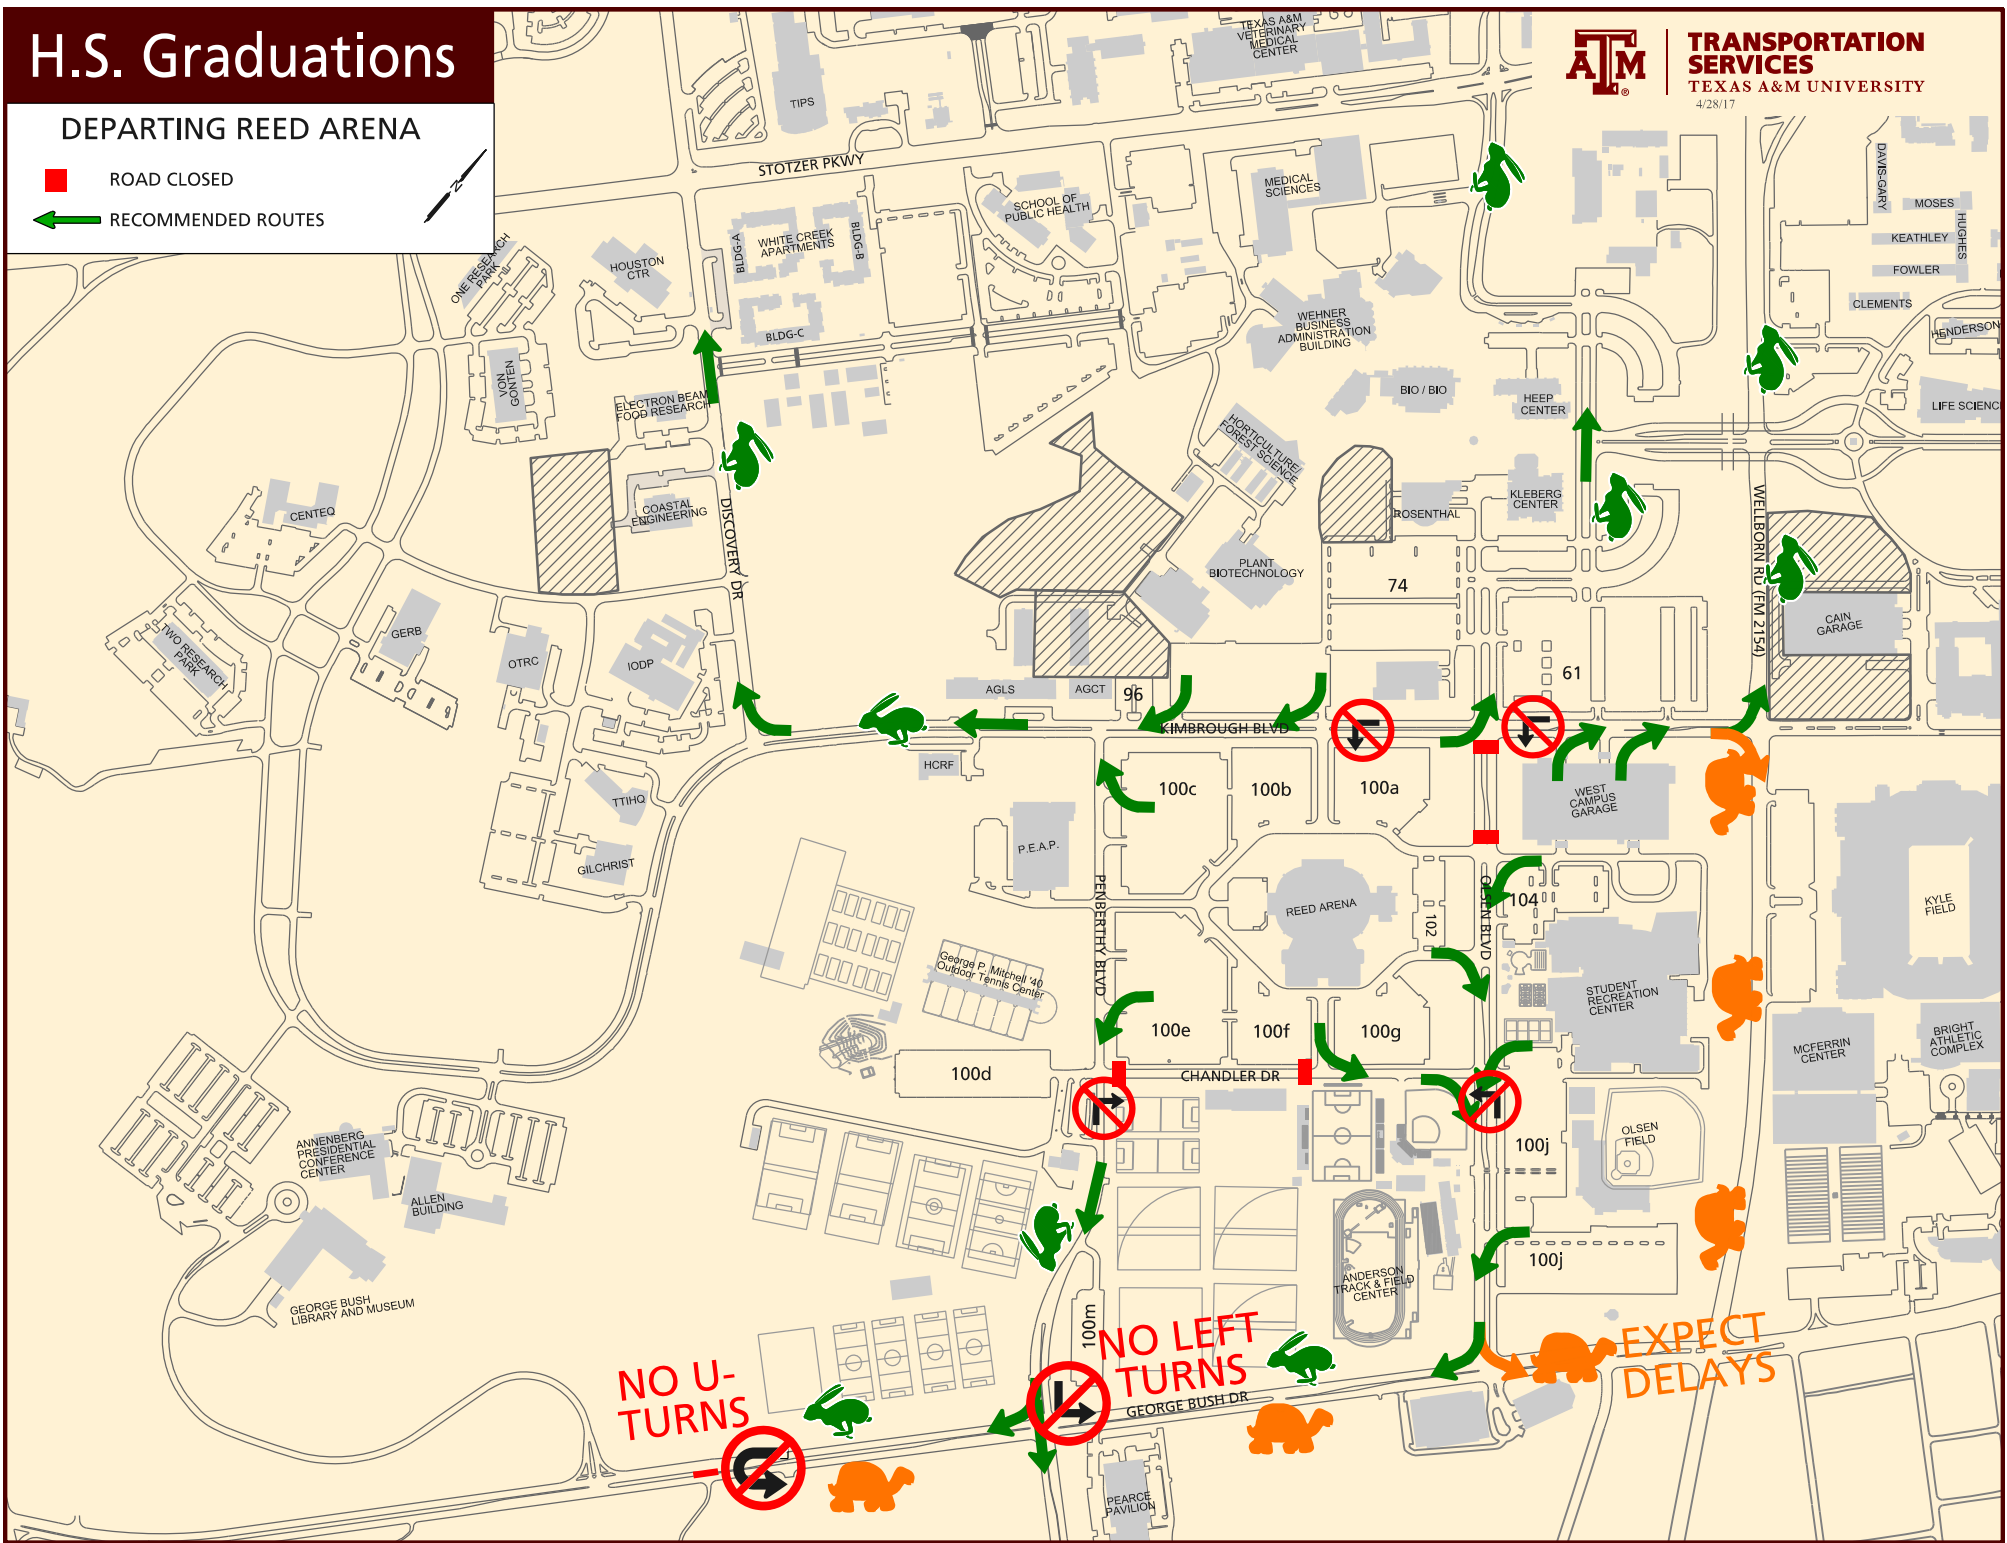

## DEPARTING REED ARENA

-  ROAD CLOSED
-  RECOMMENDED ROUTES

**NO U-TURNS**

**NO LEFT TURNS**

**EXPECT DELAYS**