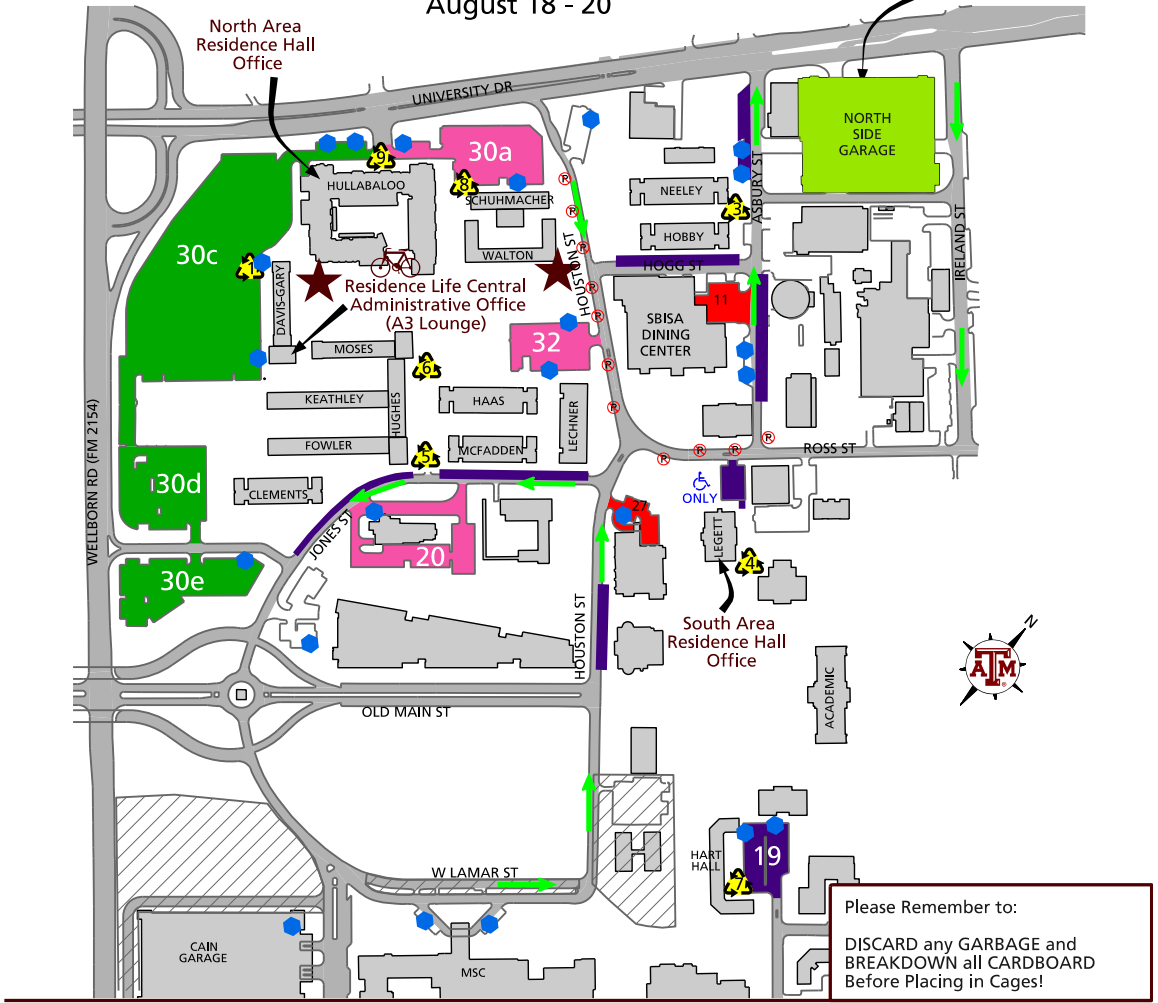

MOVE-IN MAP

NORTHSIDE RESIDENCE HALL AREA PARKING Fall 2017 Move-In August 18 - 20

Free Parking
6am - 9pm
Sat-Sun ONLY

Please Remember to:
DISCARD any GARBAGE and
BREAKDOWN all CARDBOARD
Before Placing in Cages!

- One-Way Traffic
- Construction
- Free Personal Possessions Engraving
Aug 20, 9 AM - 3 PM
- Accessible Parking Spaces
- Cardboard Recycling Locations
- Information & Refreshment Stations/
Volunteer Headquarters/Tents
- Parking/Unloading in designated drop-off
zones only
- No double parking
No parking in fire lanes
- Park in your assigned lot outside
unloading zones and display your permit
- Permits not required in unloading zones
during Move-In
- No permit required in Lot 100 (Reed
Arena) during Move-In
- Early Move-In must be pre-approved.
- Temporary drop-off zone
- Temporary drop-off zone,
Lot 30 permit required
after one hour
- Free Parking Friday-Sunday
- Free Parking
Saturday-Sunday ONLY
- No Move-In parking allowed
- No Parking