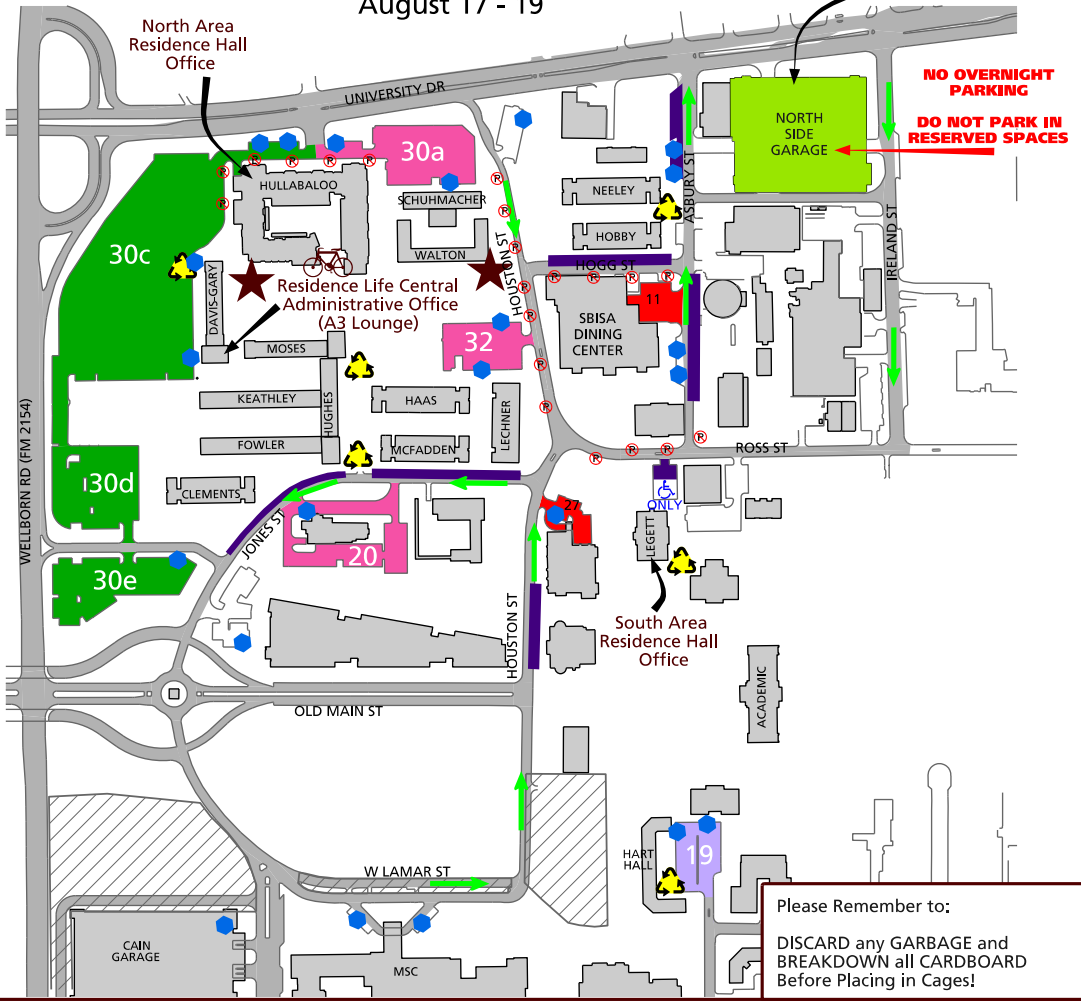

MOVE-IN MAP

NORTHSIDE RESIDENCE HALL AREA PARKING Fall 2018 Move-In August 17 - 19

**Free Parking
6am - 9pm
Sat-Sun ONLY**

Please Remember to:
DISCARD any GARBAGE and
BREAKDOWN all CARDBOARD
Before Placing in Cages!

- One-Way Traffic
- Construction
- Free Personal Possessions Engraving
Aug 19, 9 AM - 3 PM
- Accessible Parking Spaces
- Cardboard Recycling Locations
- Information & Refreshment Stations/
Volunteer Headquarters Tents
- No Parking
- Parking/Unloading in designated drop-off
zones only.
- No Double Parking.
No Parking in Fire Lanes.
- Park in your assigned lot outside
unloading zones and display your permit.
- Permits not required in unloading zones
during Move-In.
- No permit required in Lot 100 (Reed
Arena) during Move-In.
- Early Move-In must be pre-approved.
- 1-HOUR TIME LIMIT
FOR ALL VEHICLES**
- One Hour Drop Off Zone
- WEEKEND ONLY
One Hour Drop Off Zone
- One Hour Drop Off Zone
Lot Specific Permit Required
After One Hour
- Free Parking Friday - Sunday
- Free Parking
Saturday - Sunday ONLY
- NO Move-In
Parking Allowed