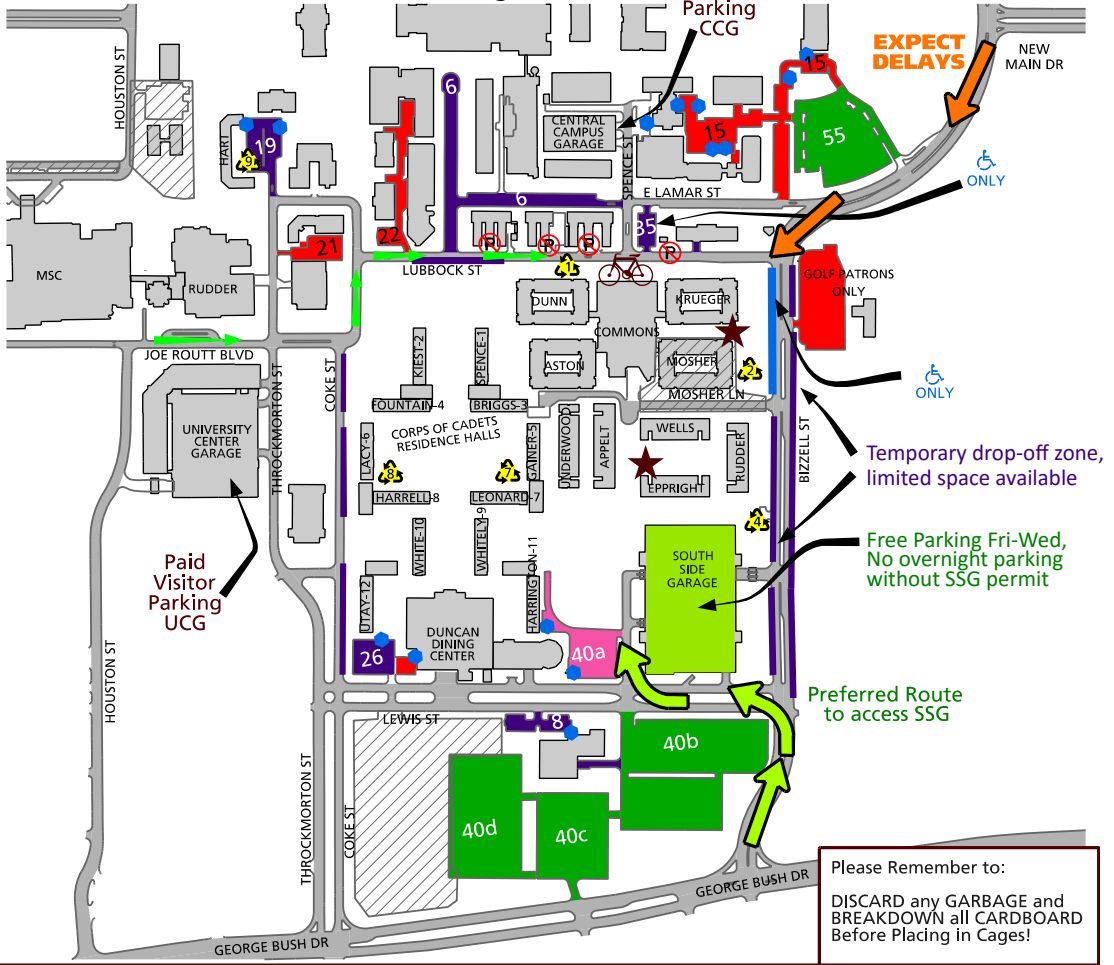

MOVE-IN MAP

SOUTHSIDE RESIDENCE HALL AREA PARKING

Fall 2017 Move-In
Aug 18 - 20

→ One-Way Traffic

⊘ No Parking

🚲 Free Personal Possessions Engraving
Aug 20, 9 AM - 3 PM

♻️ Cardboard Recycling Locations

★ Information & Refreshment Stations/
Volunteer Headquarters Tents

♿ Disabled Parking Spaces

⊘ One hour Unloading Zone
Space Limited

▶ Parking/Unloading in designated drop-off zones only

▶ No double parking
No parking in fire lanes

▶ Park in your assigned lot outside unloading zones and display your permit

▶ Permits not required in unloading zones during Move-In

▶ No permit required in Lot 100 (Reed Arena) during Move-In

▶ Early Move-In must be pre-approved.

🚫 Temporary drop-off zone, space limited

🚫 Temporary drop-off zone, Lot 40 permit required after one hour

🟢 Free visitor parking Friday-Wednesday, 6am-9pm

🟢 Free visitor parking SUNDAY ONLY, NO Move-In parking after Sunday

🔴 No Move-In parking allowed