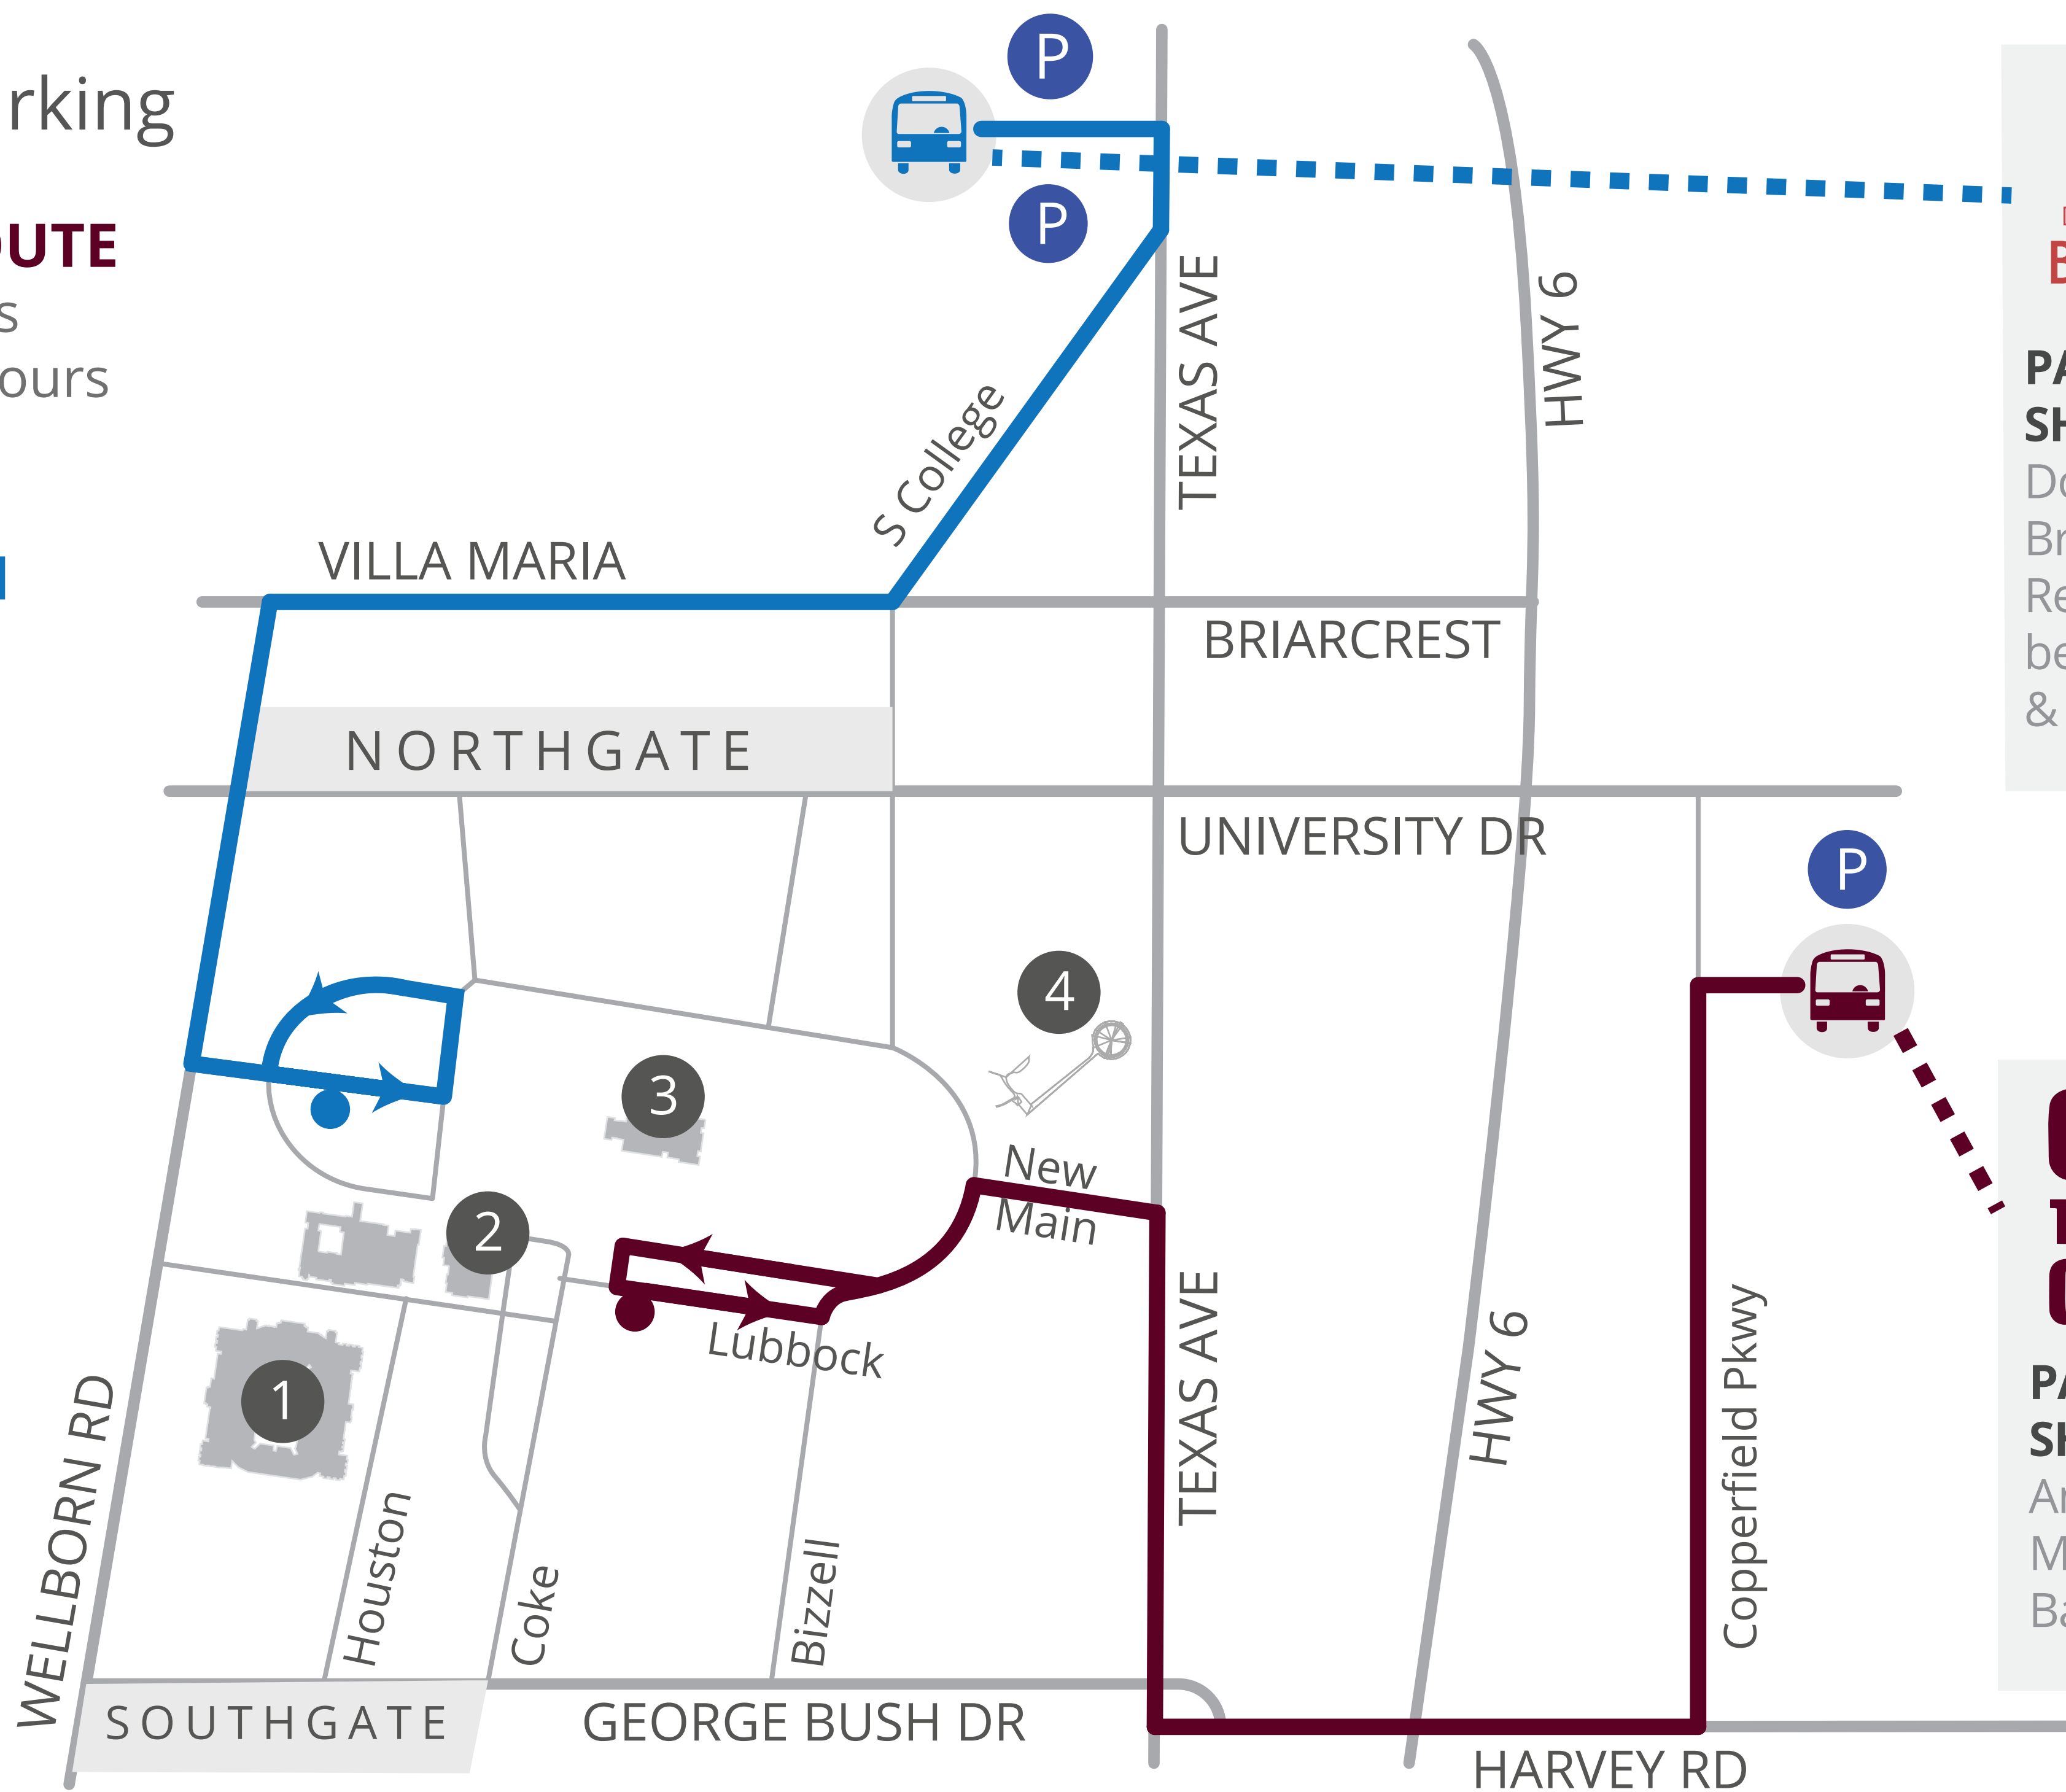

GET TO THE GRID & DOWNTOWN BRYAN

football gameday shuttle routes

Free shuttles & parking

GET TO THE GRID ROUTE

Operates from 3.5 hours pre-game through 1.5 hours post-game.

DOWNTOWN BRYAN ROUTE

Operates from 3 hours pre-game through 1.5 hours post-game.

DOWNTOWN BRYAN

PARK & RIDE SHUTTLE
Downtown Bryan on Regent St between 26th & 27th St

GET TO THE GRID!

PARK & RIDE SHUTTLE
American Momentum Bank Plaza

- Get to the Grid Route**
- Downtown Bryan Route**
- Bus Stop**
- All routes are accessible for people with disabilities*

- Free Parking Area**
- Kyle Field*
- MSC/Rudder Twoer*
- Evans Library*
- Bonfire Memorial*

DESTINATION
AGGIELAND

AGGIE ATHLETICS

visit 12thman.com for tickets and athletics info

FOLLOW US ON TWITTER

@GetToAggieGame for gameday traffic updates

WHERE'S MY BUS?

visit m.tamu.edu for real-time bus locations