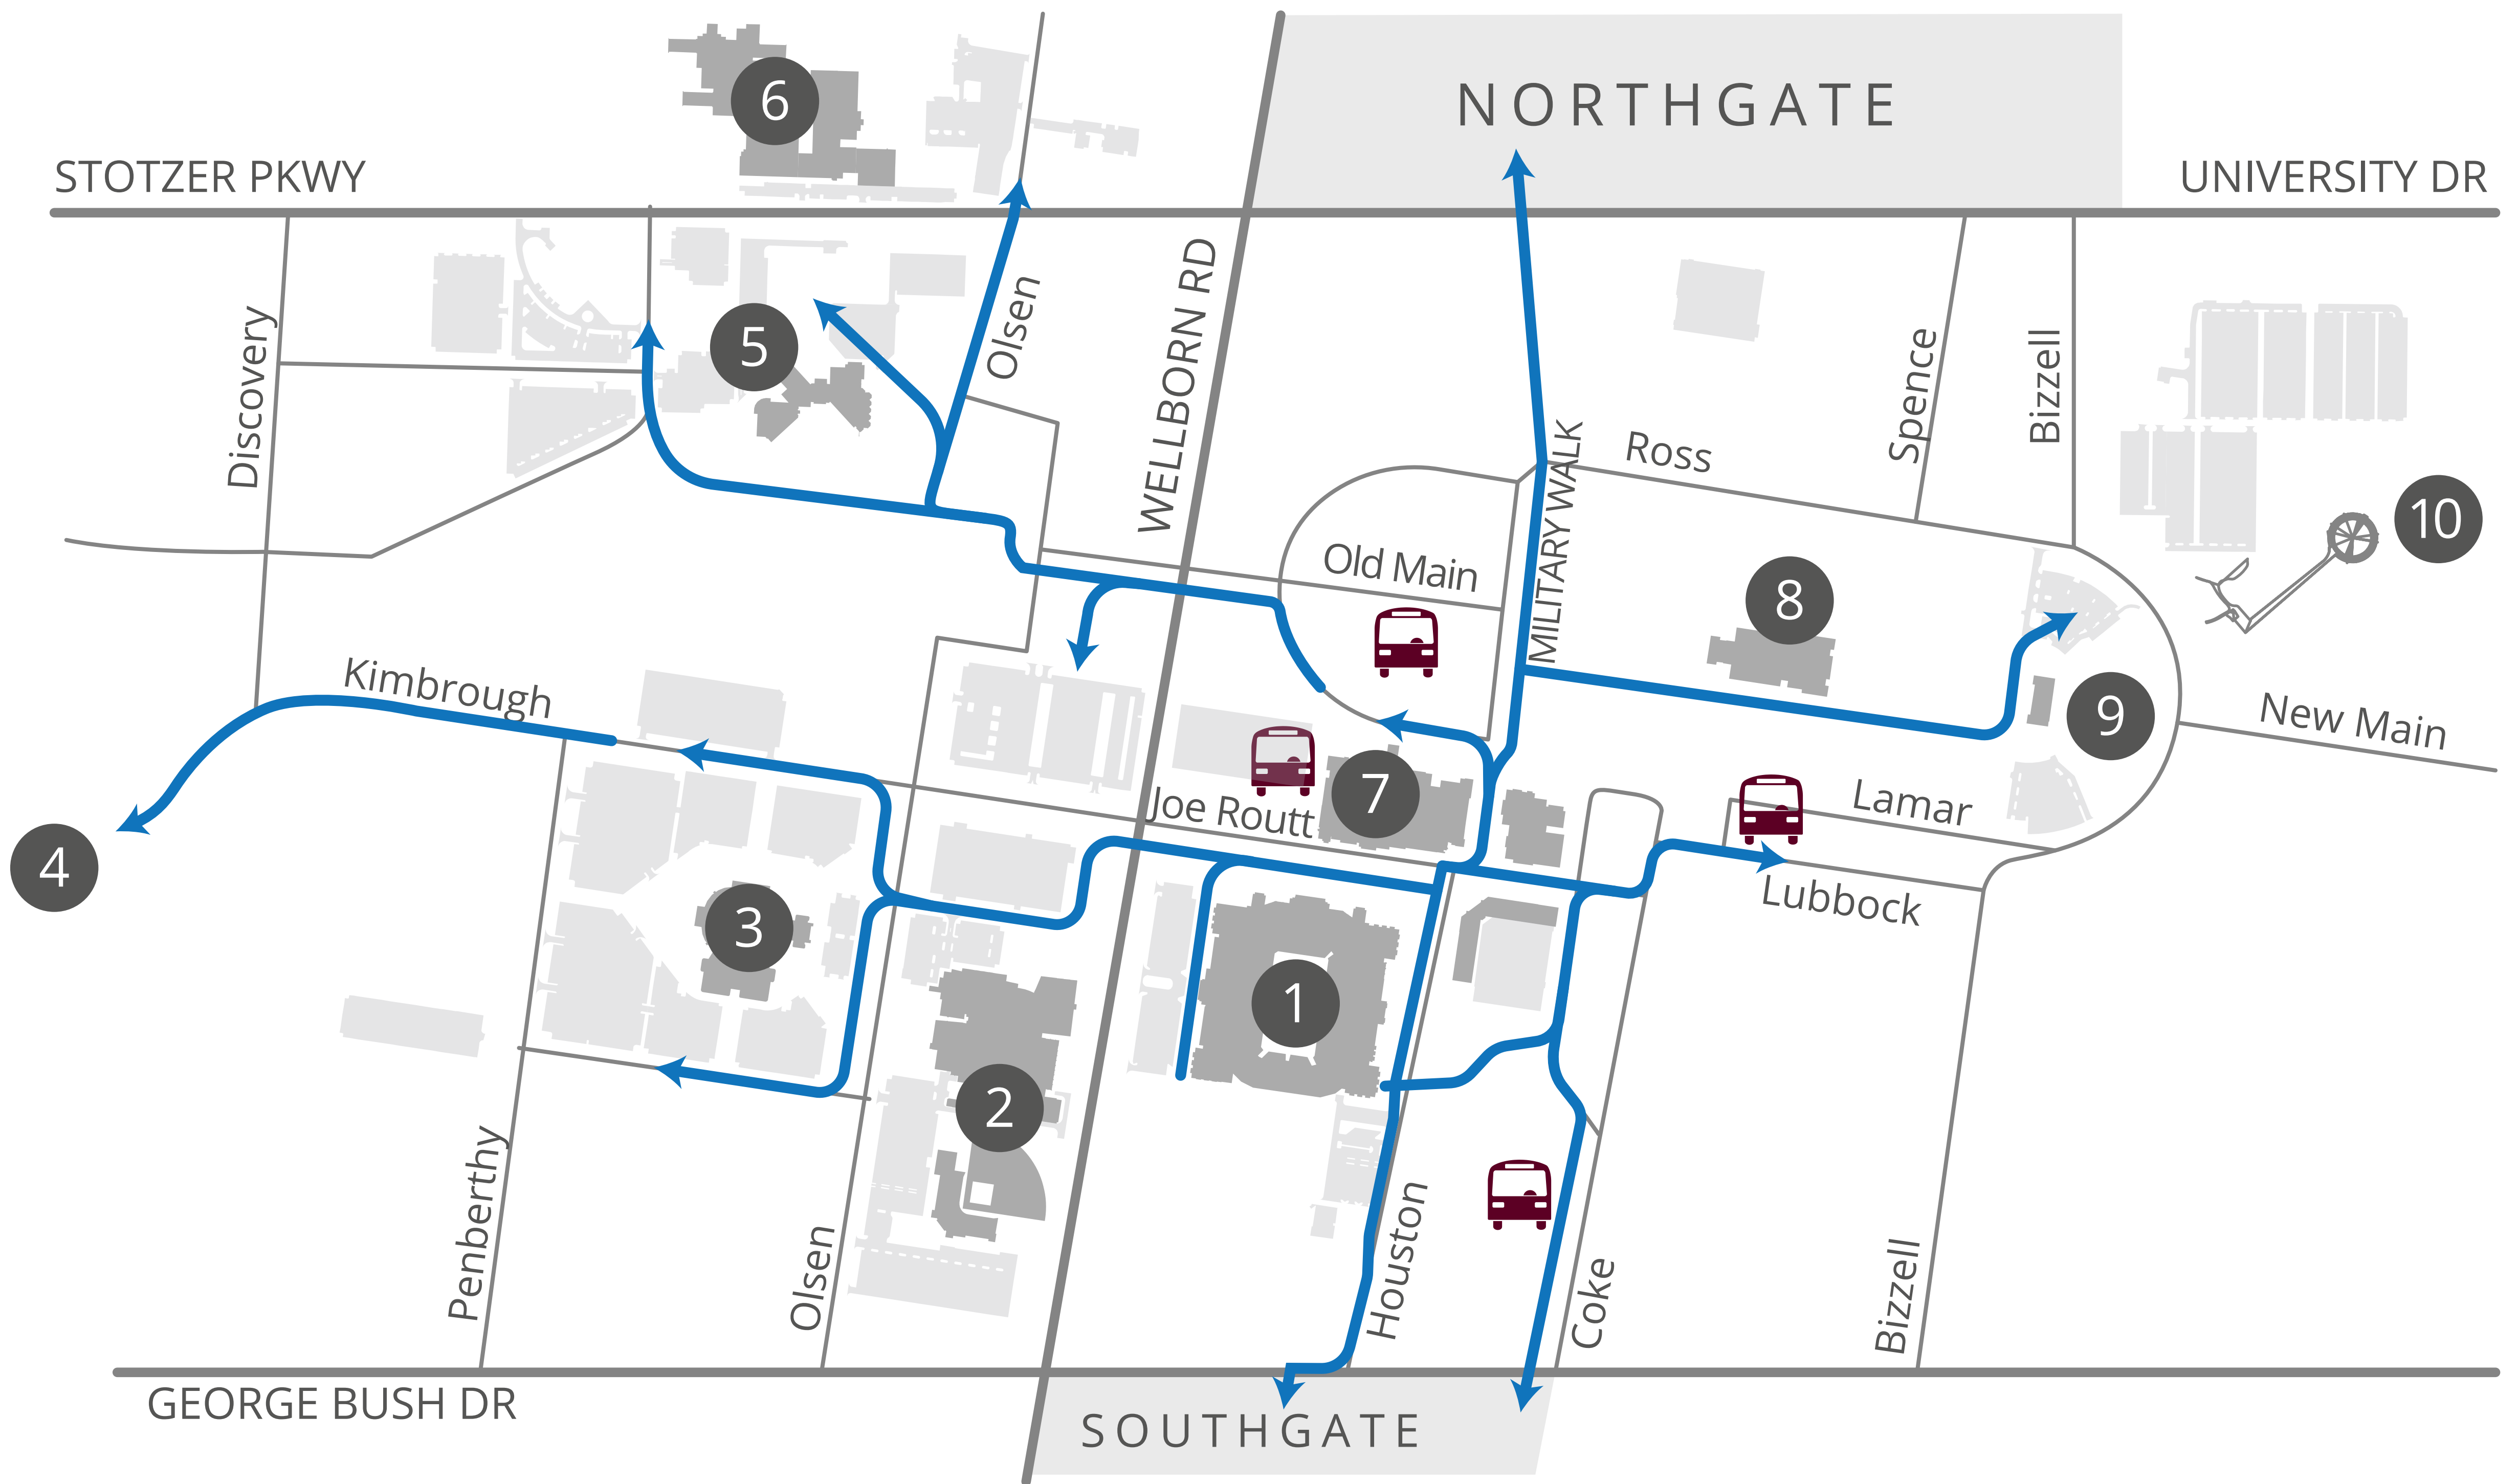

PEDESTRIANS - GO WITH THE BLUE

post game exit routes for pedestrians

 **Exit Route**
For faster and safer travel,
use marked routes

 **Bus Stops**

 Sidewalks are accessible
for people with disabilities

1 Kyle Field

2 Blue Bell Park/Rec Center

3 Reed Arena

4 Fan Field

5 Wehner Building

6 Veterinary School

7 Memorial Student Center

8 Evans Library

9 Administration Building

10 Bonfire Memorial

DESTINATION
AGGIELAND

**AGGIE
ATHLETICS**

visit 12thman.com for
tickets and athletics info

**FOLLOW US
ON TWITTER**

@GetToAggieGame for
gameday traffic updates

**WHERE'S
MY BUS?**

visit m.tamu.edu for
real-time bus locations