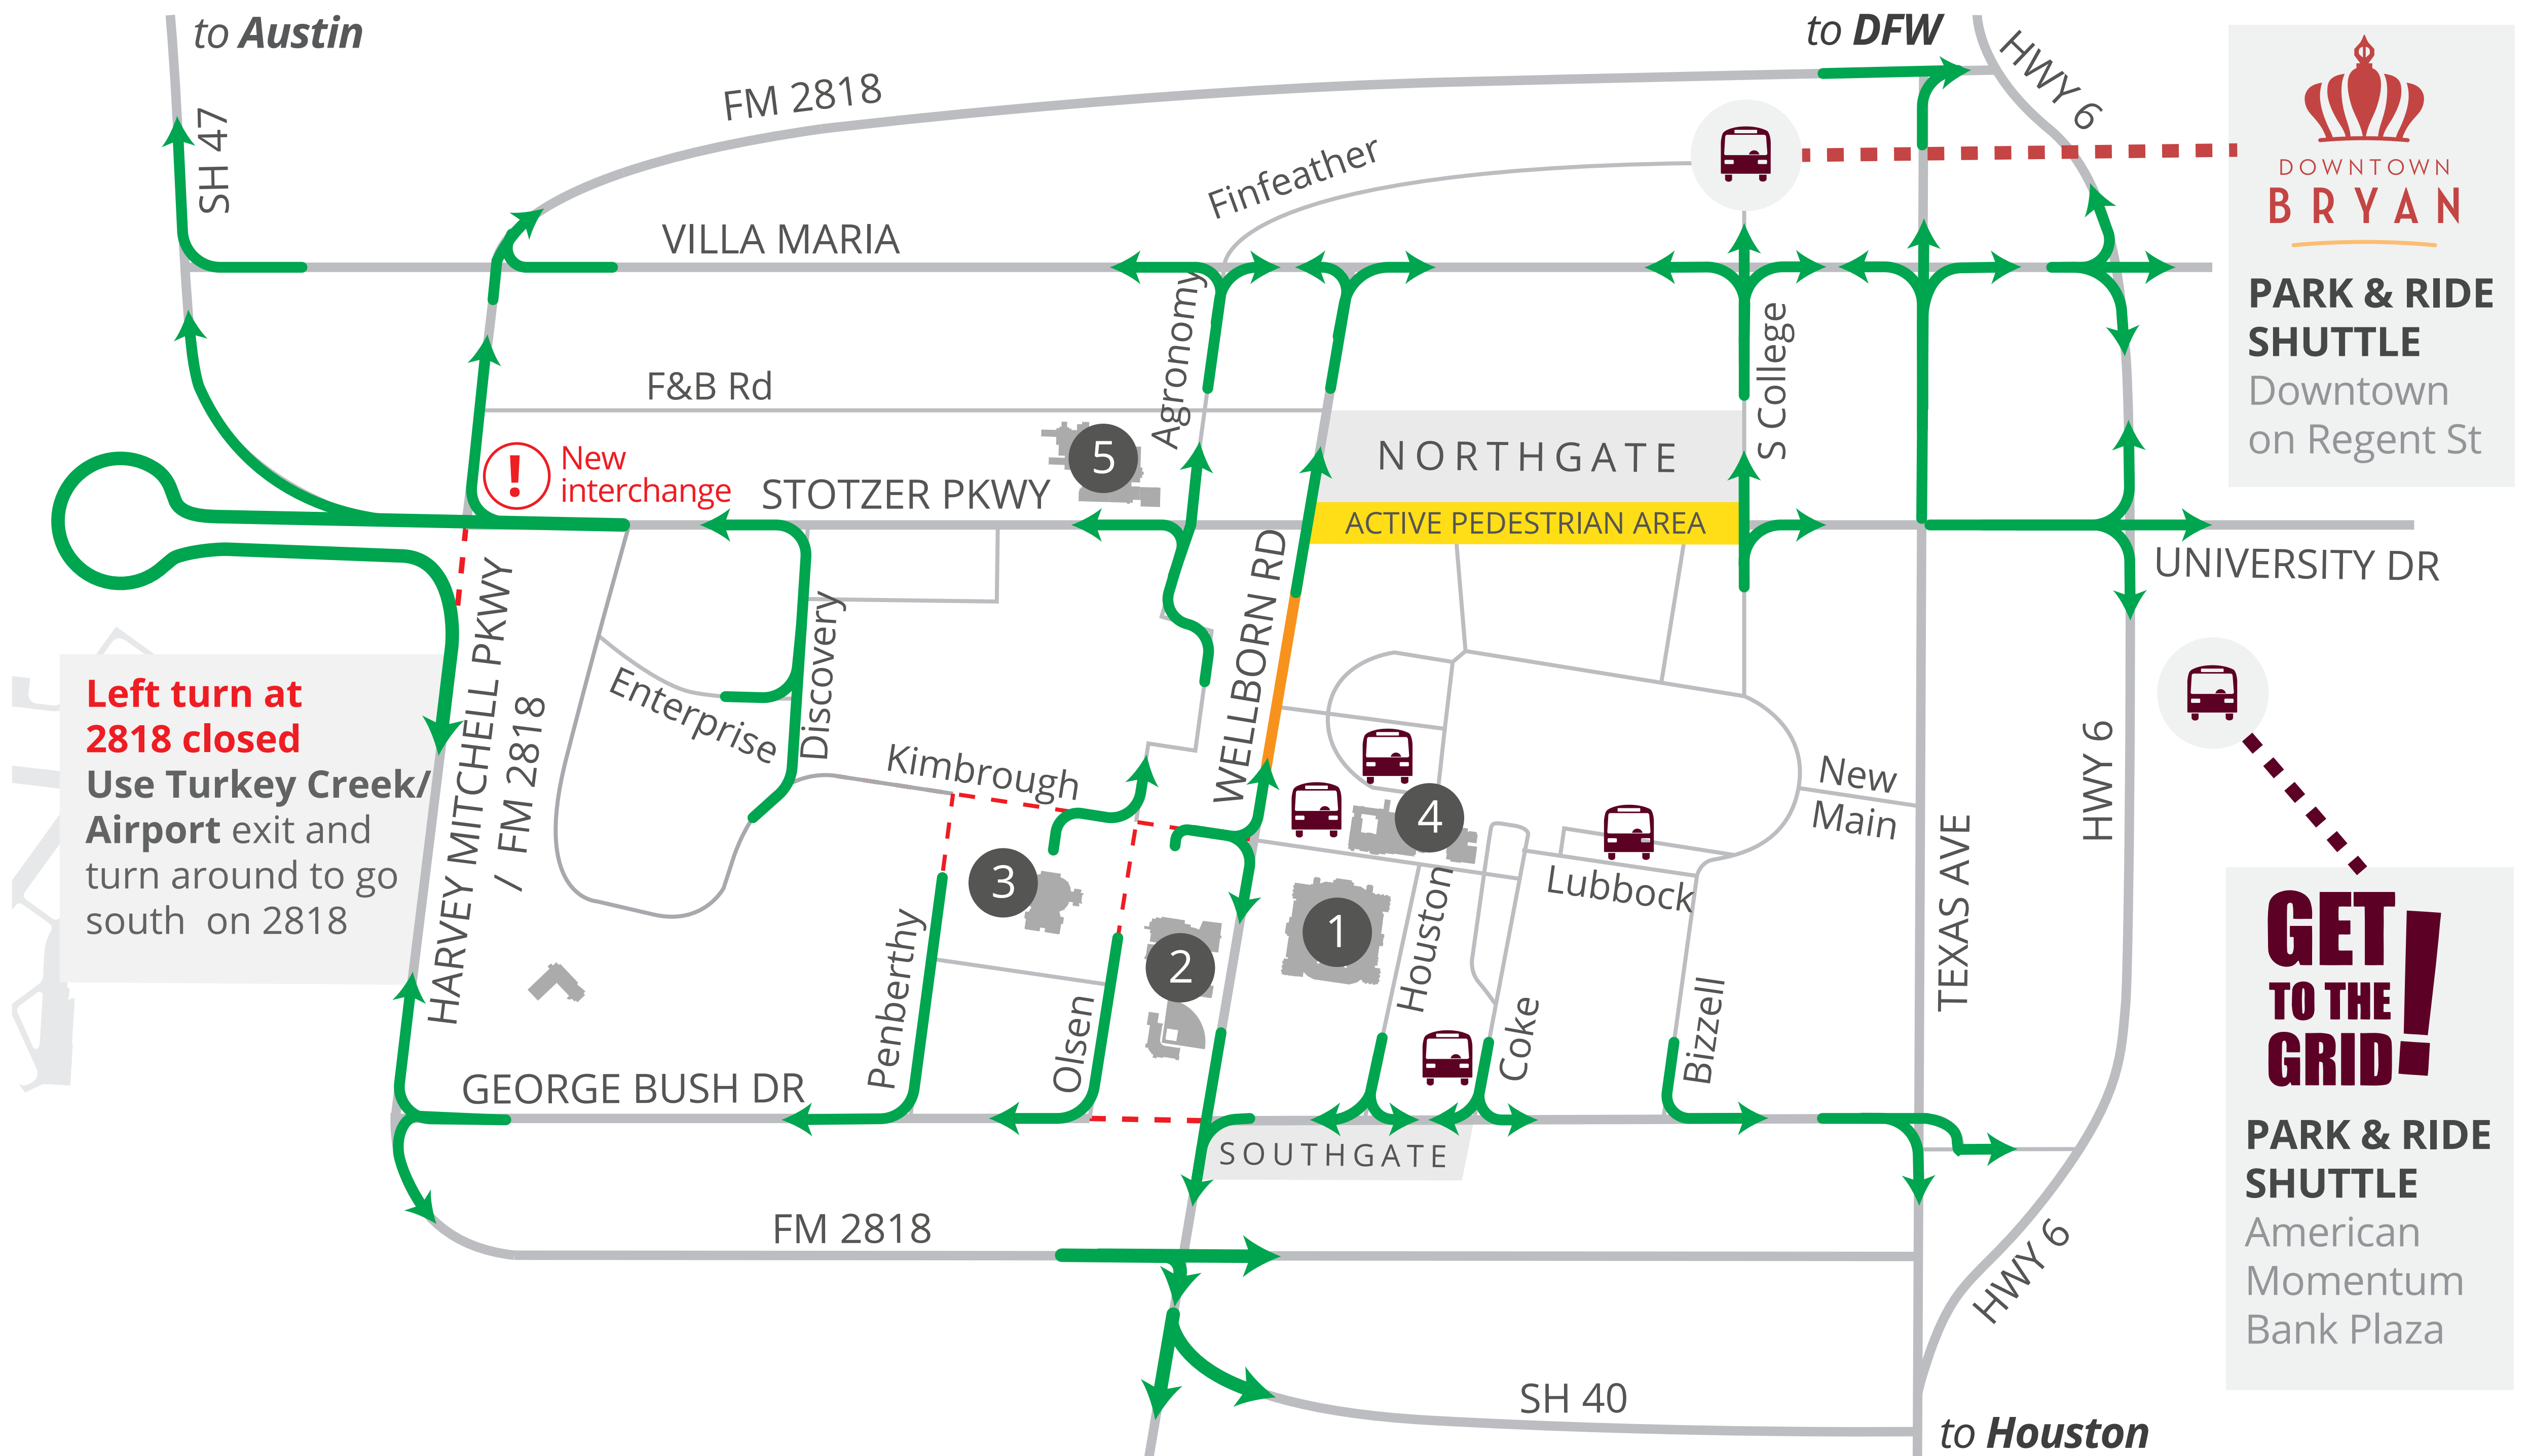

CARS - GO WITH THE GREEN

post game exit routes for cars

Exit Route

For faster and safer travel:
Use marked routes
Delay departure by 45 mins
Check your exit path

Street Closed

Street Congested

Bus Stop

- 1 Kyle Field
- 2 Blue Bell Park/Rec Center
- 3 Reed Arena
- 4 MSC/Rudder Tower
- 5 Veterinary Center

DESTINATION
AGGIELAND

AGGIE ATHLETICS

visit 12thman.com for tickets and athletics info

FOLLOW US ON TWITTER

@GetToAggieGame for gameday traffic updates

WHERE'S MY BUS?

visit m.tamu.edu for real-time bus locations