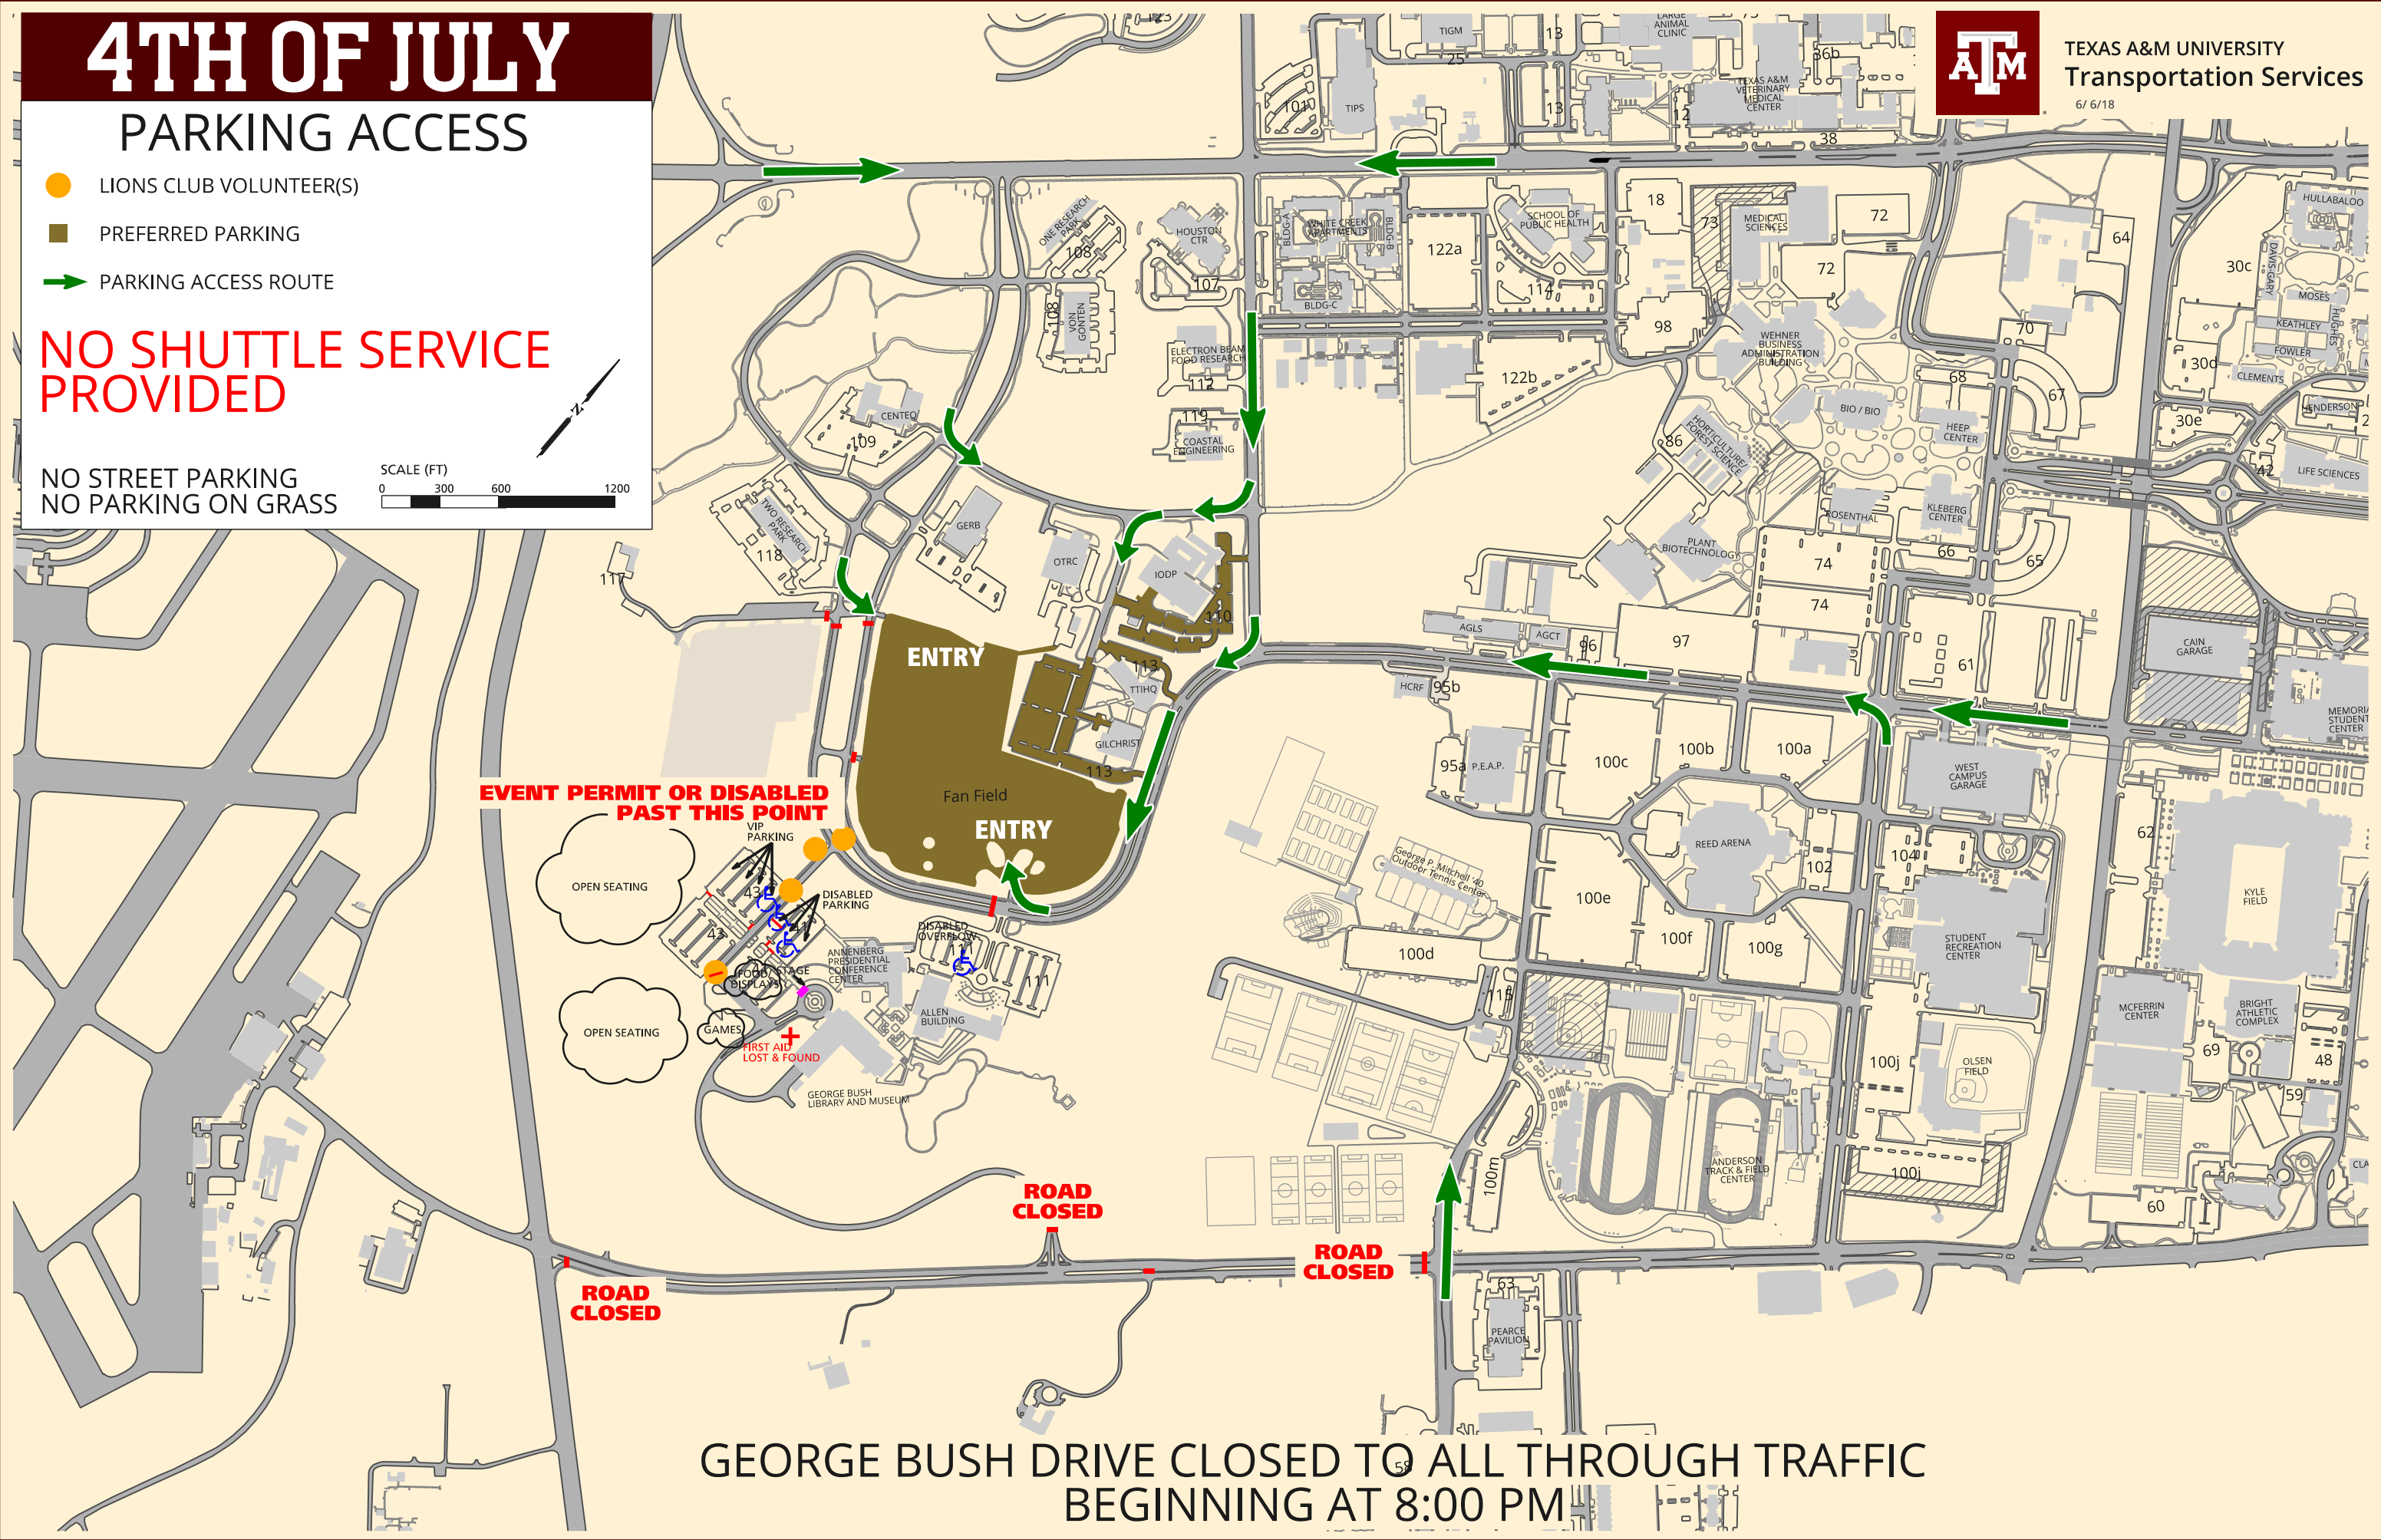

4TH OF JULY

PARKING ACCESS

- LIONS CLUB VOLUNTEER(S)
- PREFERRED PARKING
- ➔ PARKING ACCESS ROUTE

NO SHUTTLE SERVICE PROVIDED

NO STREET PARKING
NO PARKING ON GRASS

TEXAS A&M UNIVERSITY
Transportation Services

6/6/18

EVENT PERMIT OR DISABLED PAST THIS POINT

ROAD CLOSED

ROAD CLOSED

ROAD CLOSED

GEORGE BUSH DRIVE CLOSED TO ALL THROUGH TRAFFIC BEGINNING AT 8:00 PM