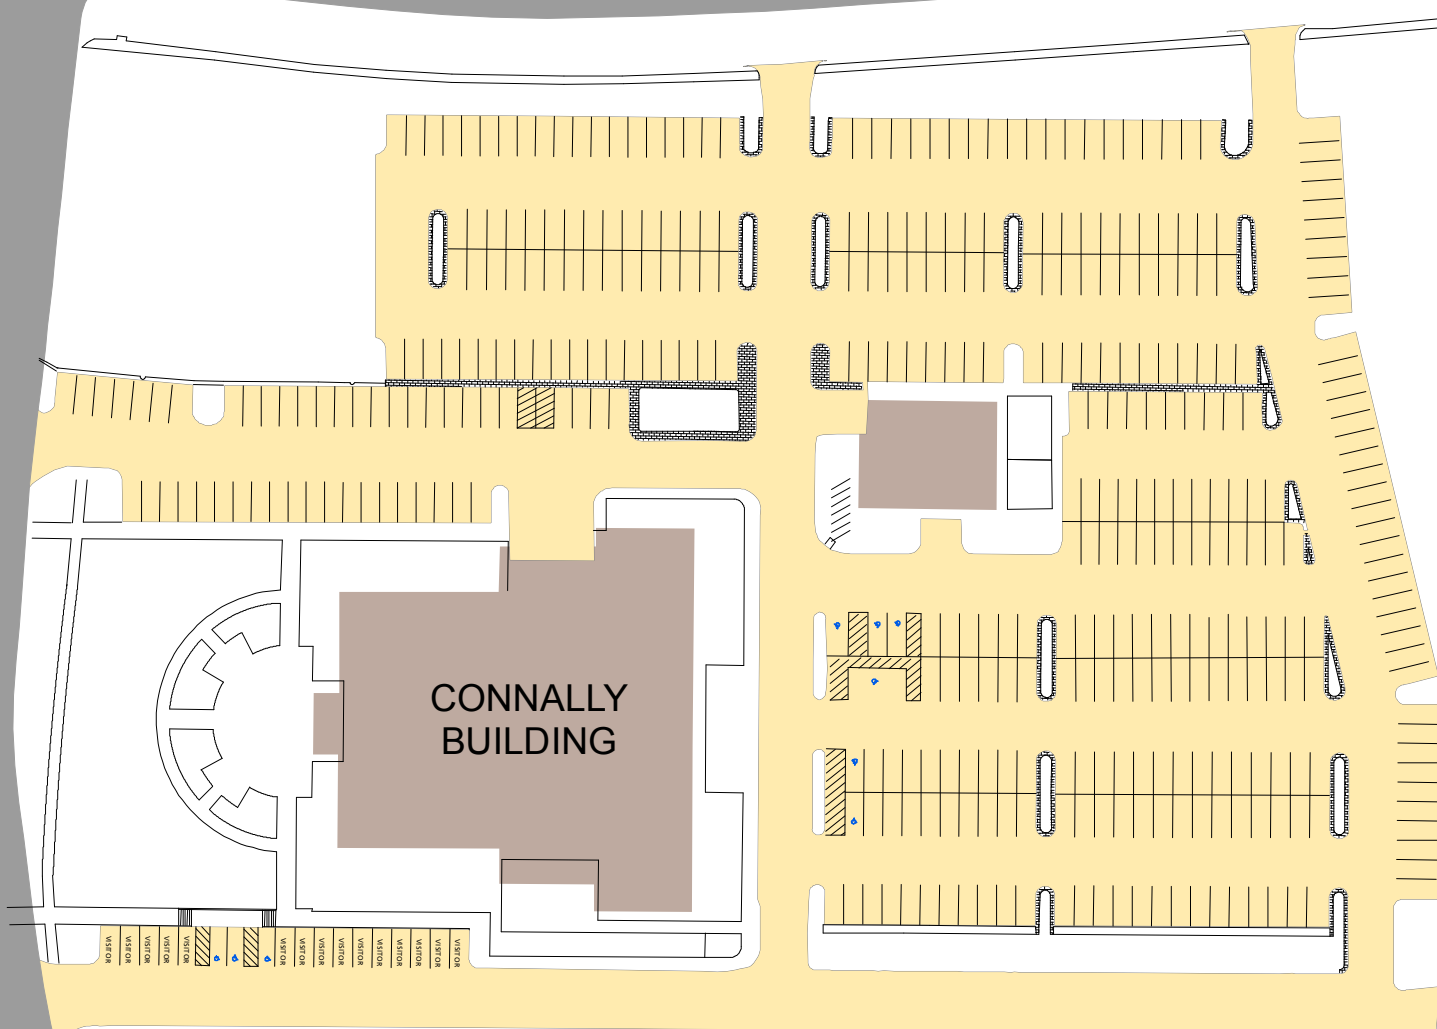

# Lot 001

## Parking Space Count:

Regular:	381
Reserved:	0
DVS:	0
Visitor:	15
Accessible:	6
Visitor Accessible:	3
Timed:	0
Service:	0
U.B.:	0
Motorcycle:	6
Loading:	3
Other:	0
RV:	0

**Total: 414**

Lost to (Currently Under)  
Construction: 0