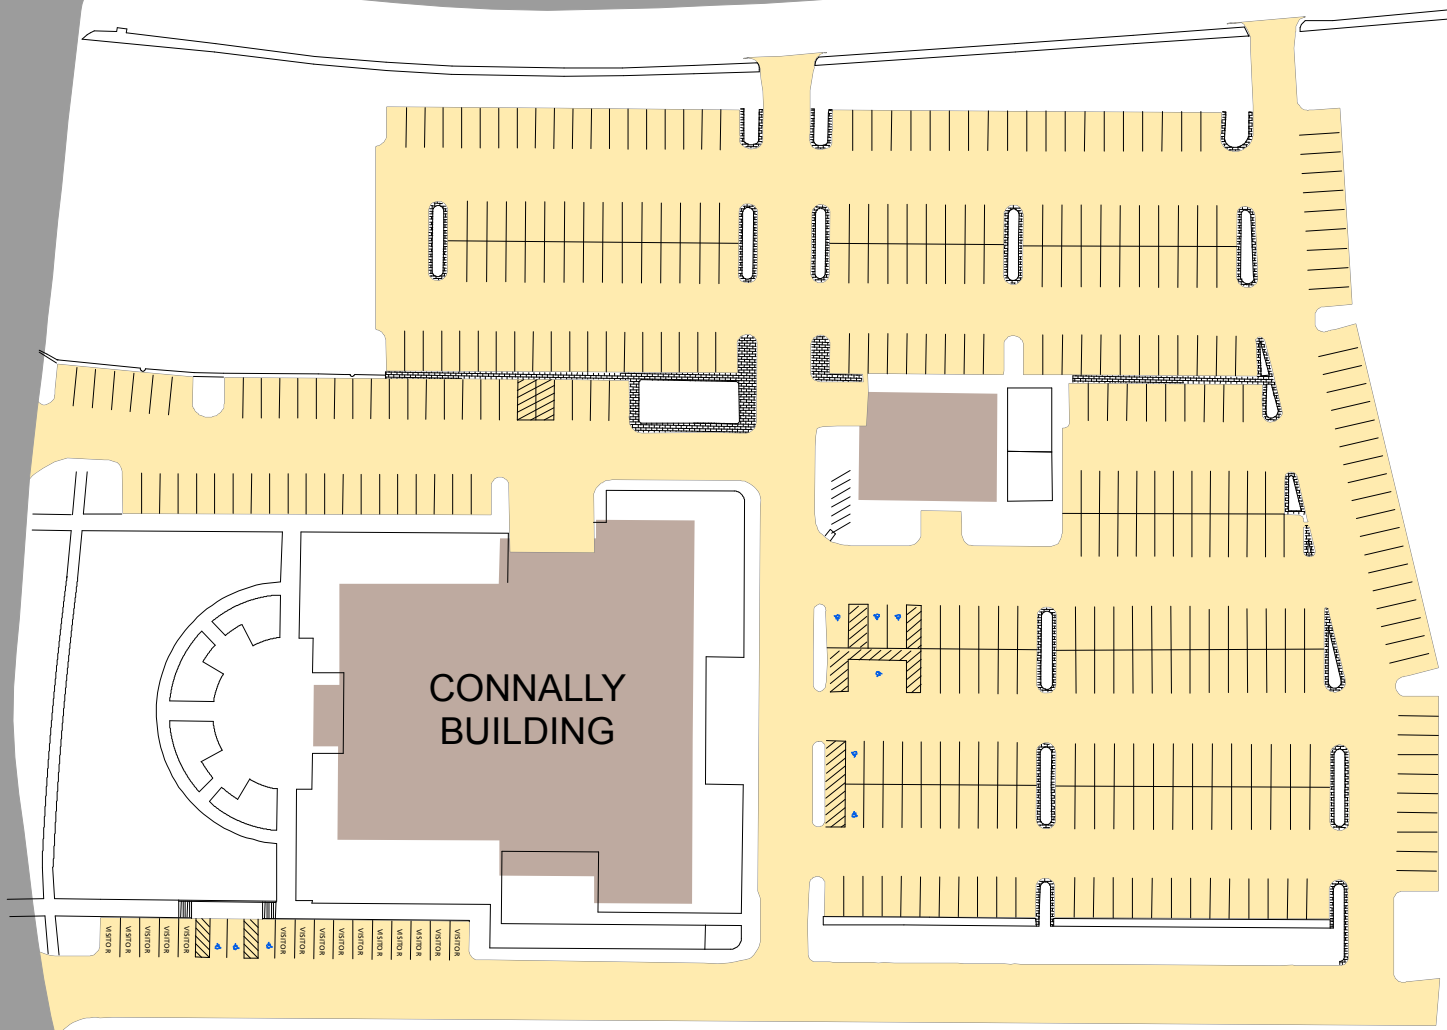

# Lot 001

## Parking Space Count:

Regular:	381
Reserved:	0
DVS:	0
Visitor:	15
Accessible:	6
Visitor Accessible:	3
Timed:	0
Service:	0
U.B.:	0
Motorcycle:	6
Loading:	3
Other:	0
RV:	0

**Total: 414**

Lost to (Currently Under) Construction: 0

100 Feet