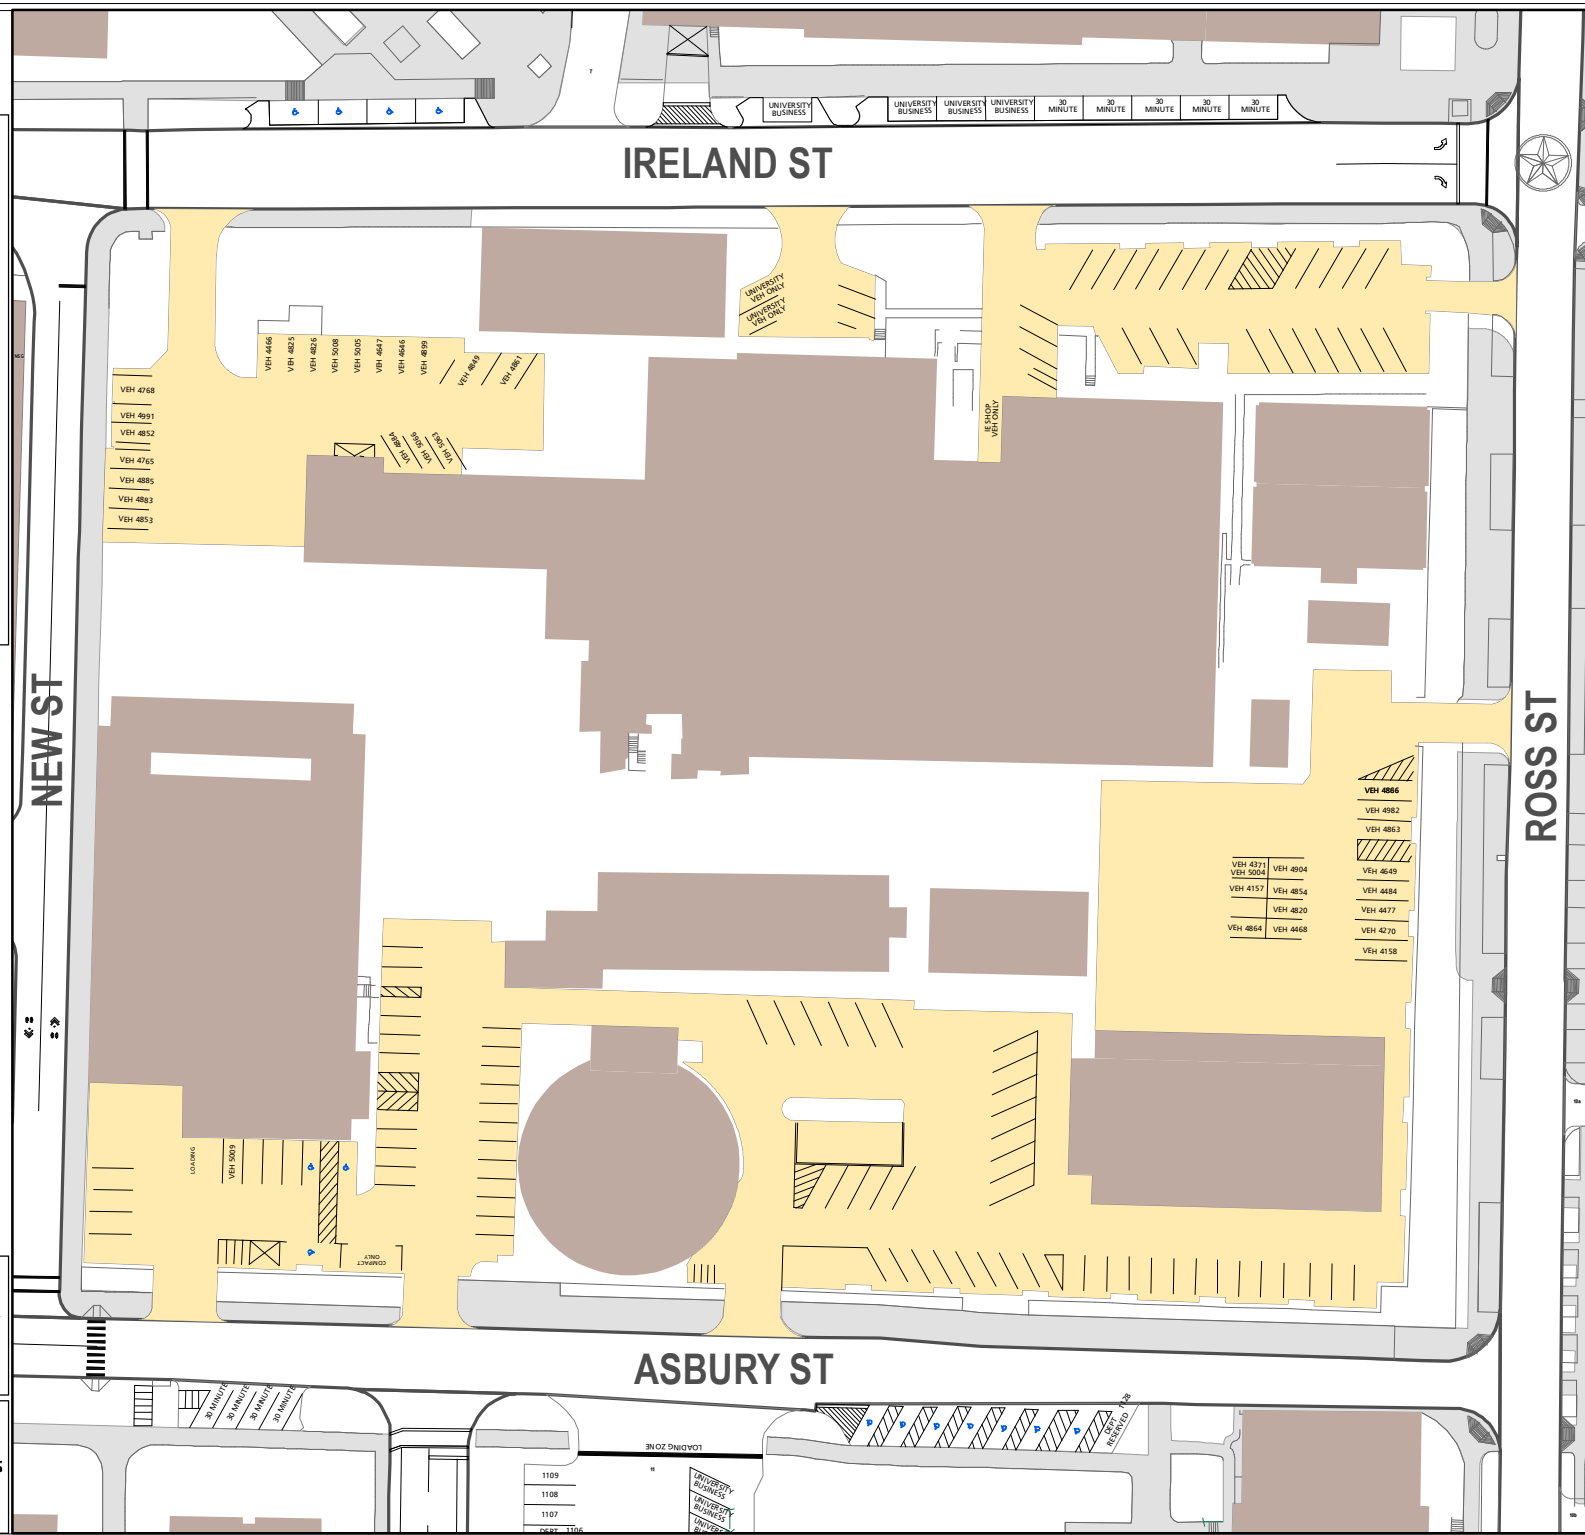

Lot 004

Parking Space Count:

Regular:	92
Reserved:	39
DVS:	0
Visitor:	3
Accessible:	3
Visitor Accessible:	0
Timed:	0
Service:	0
U.B.:	0
Motorcycle:	10
Loading:	6
Other:	0
RV:	0

Total: 153

Lost to (Currently Under) Construction: 0

100 Feet