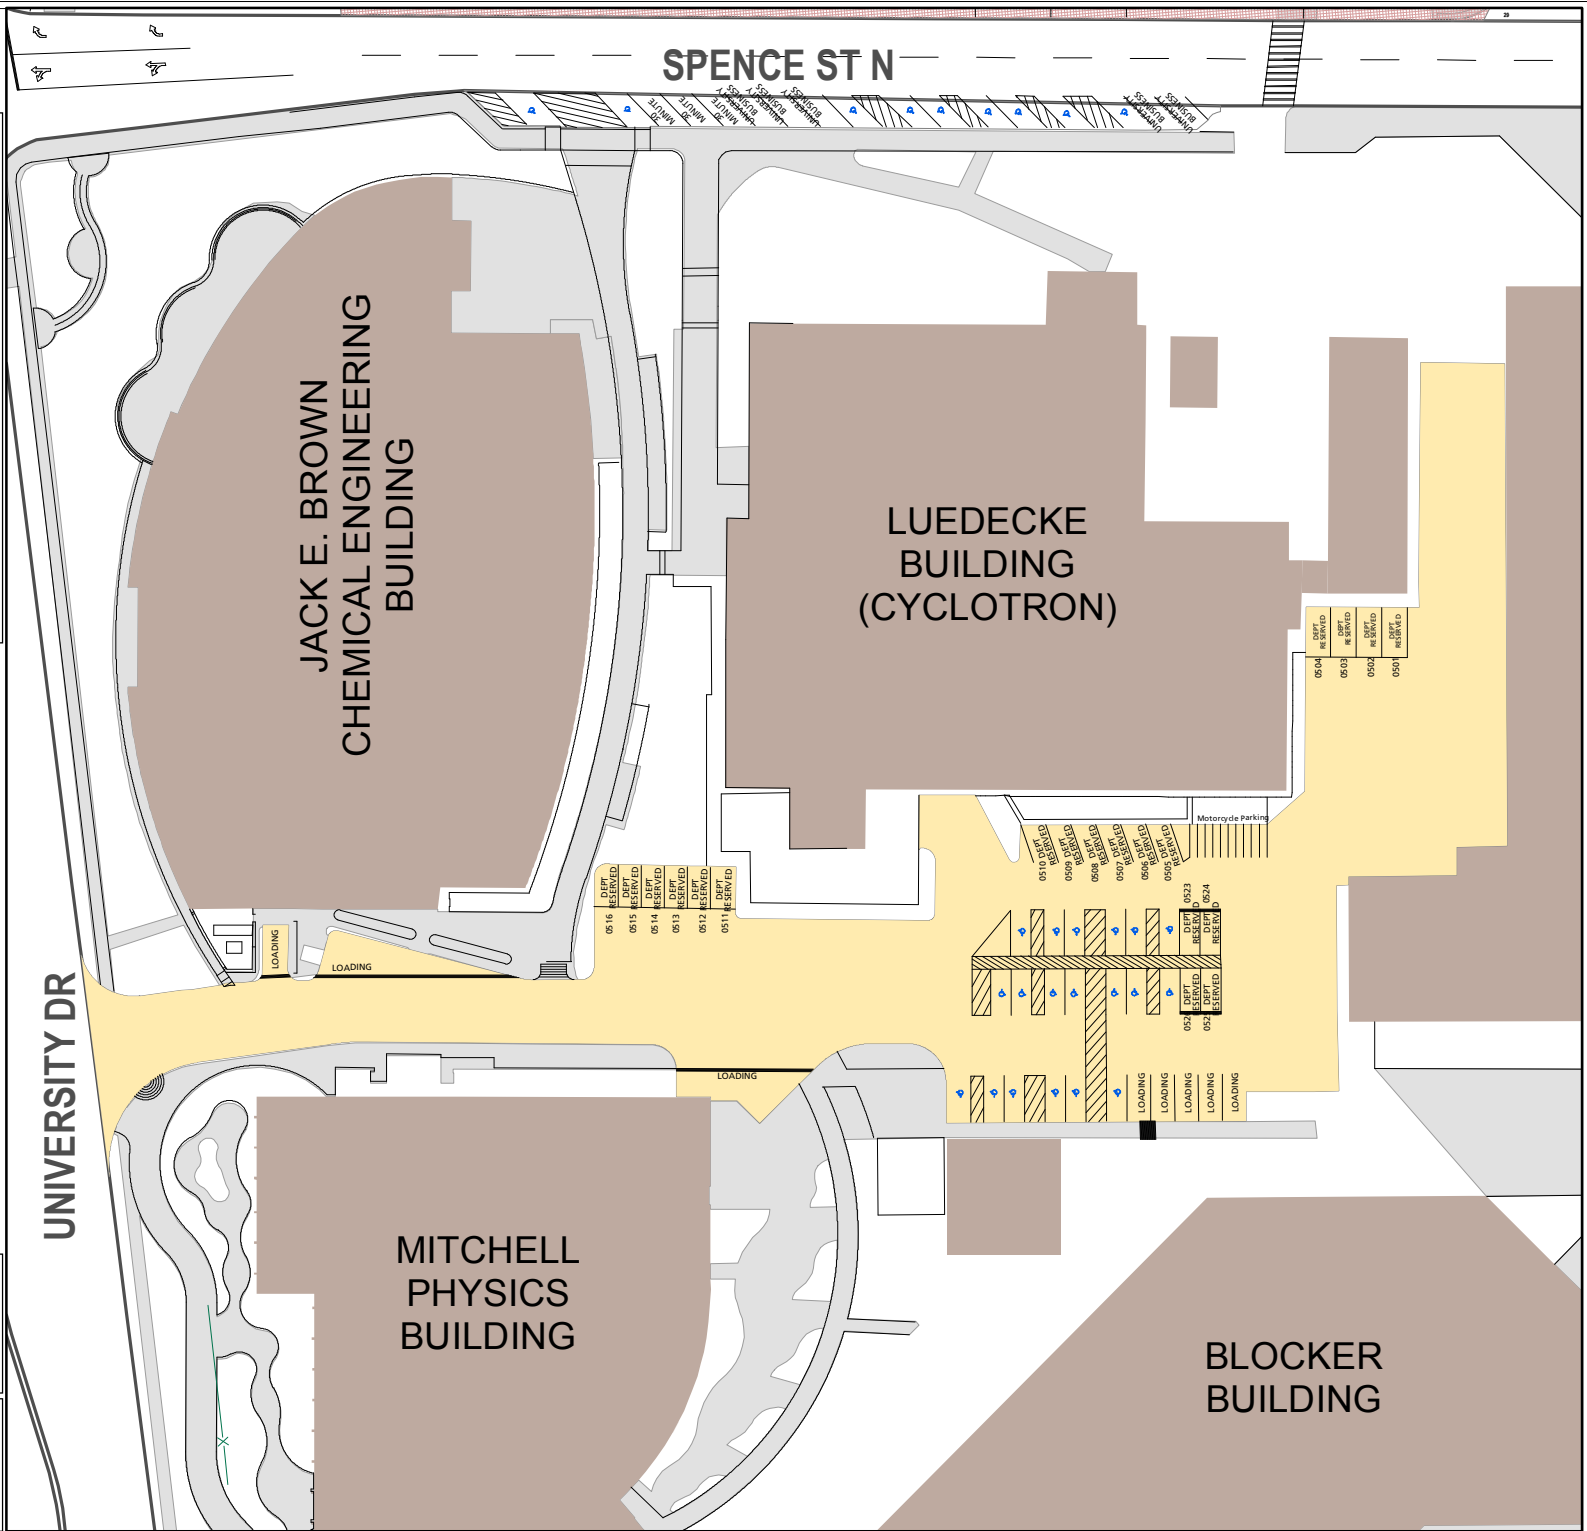

# Lot 005

## Parking Space Count:

Regular:	0
Reserved:	0
DVS:	20
Visitor:	0
Accessible:	19
Visitor Accessible:	0
Timed:	0
Service:	0
U.B.:	0
Motorcycle:	10
Loading:	10
Other:	0
RV:	0

**Total: 59**

Lost to (Currently Under) Construction: 0

80 Feet