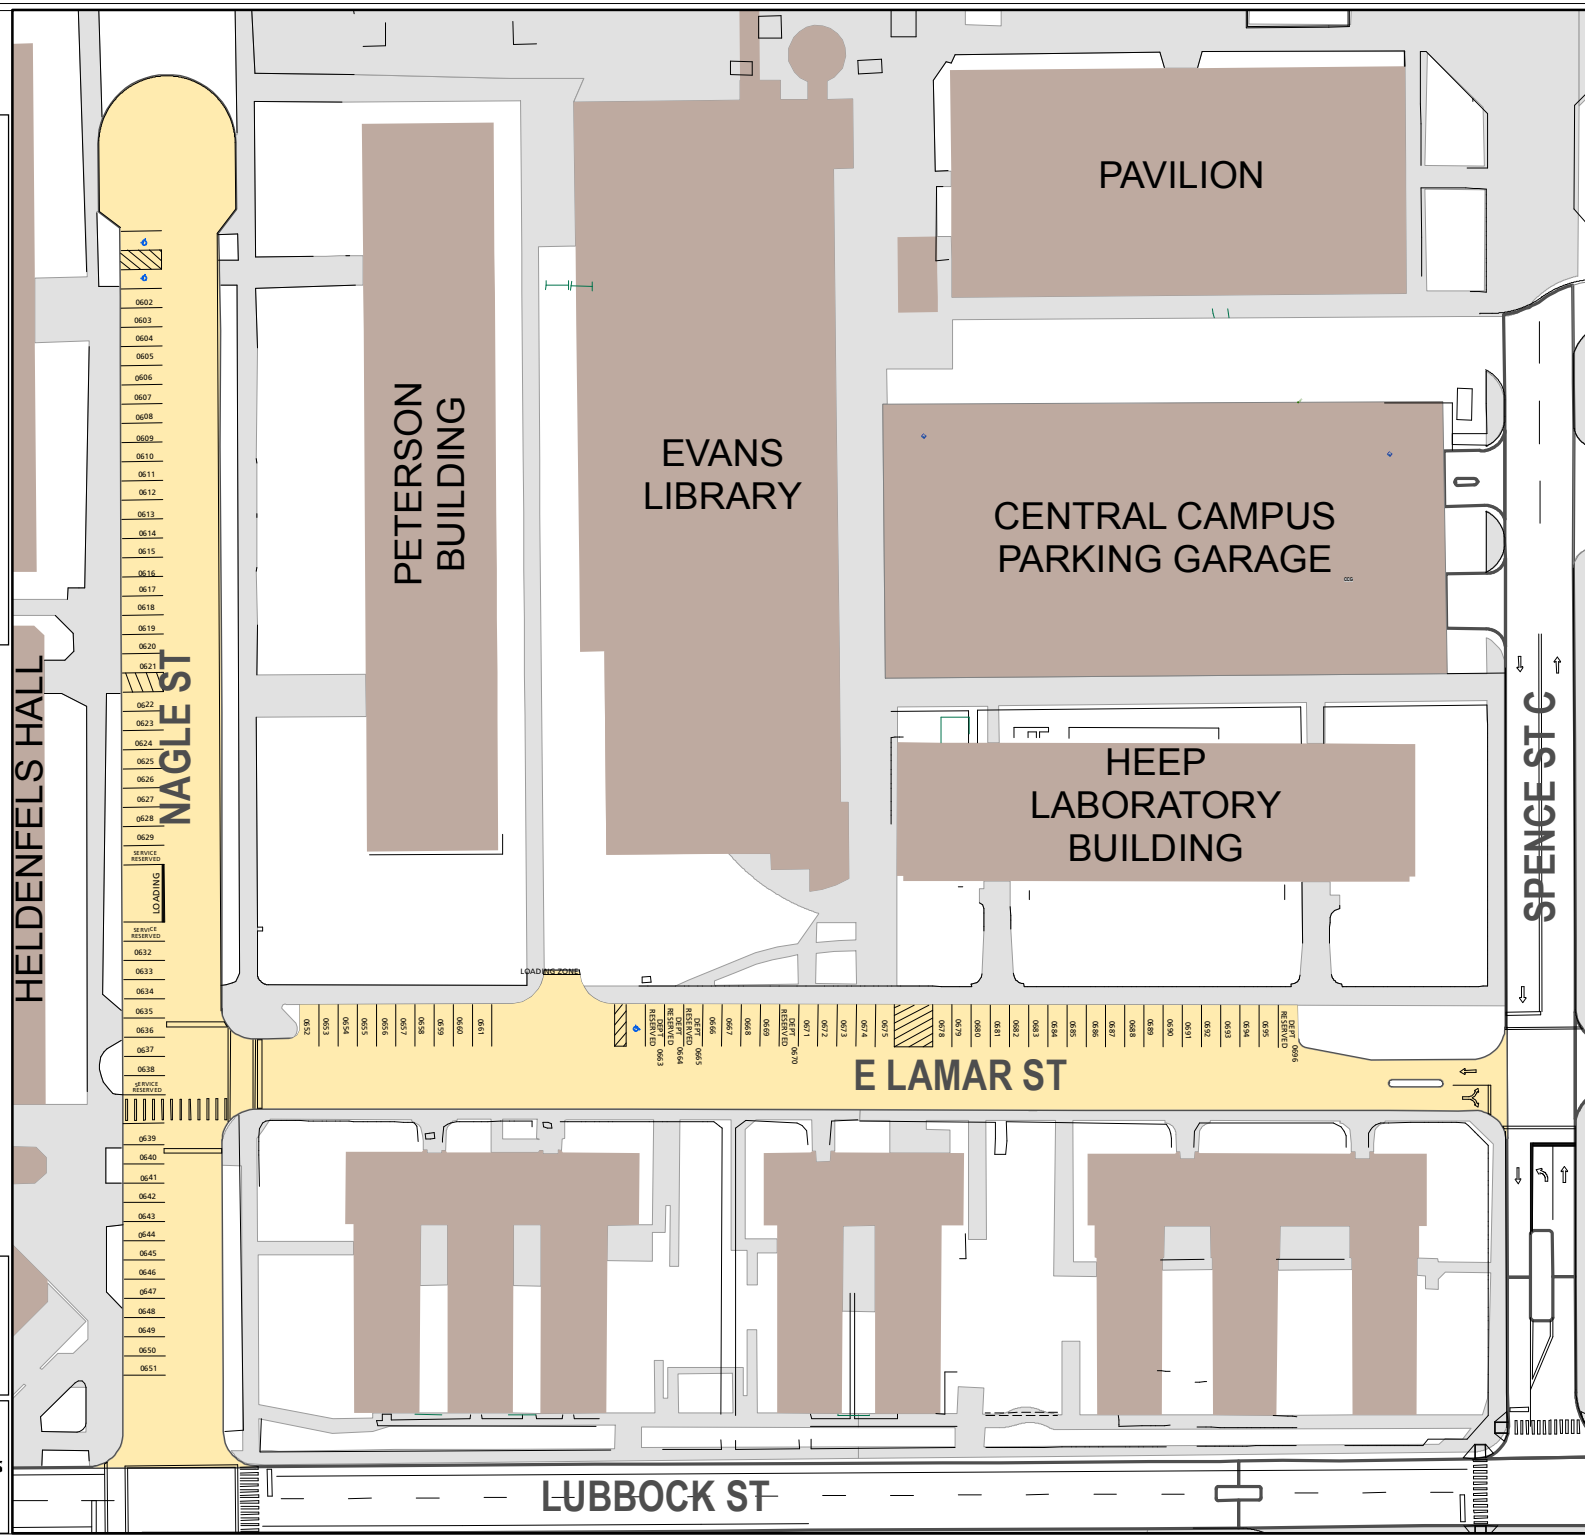

Lot 006

Parking Space Count:

Regular:	0
Reserved:	85
DVS:	5
Visitor:	0
Accessible:	3
Visitor Accessible:	0
Timed:	0
Service:	3
U.B.:	0
Motorcycle:	0
Loading:	1
Other:	0
RV:	0

Total: 97

Lost to (Currently Under) Construction: 0

100 Feet