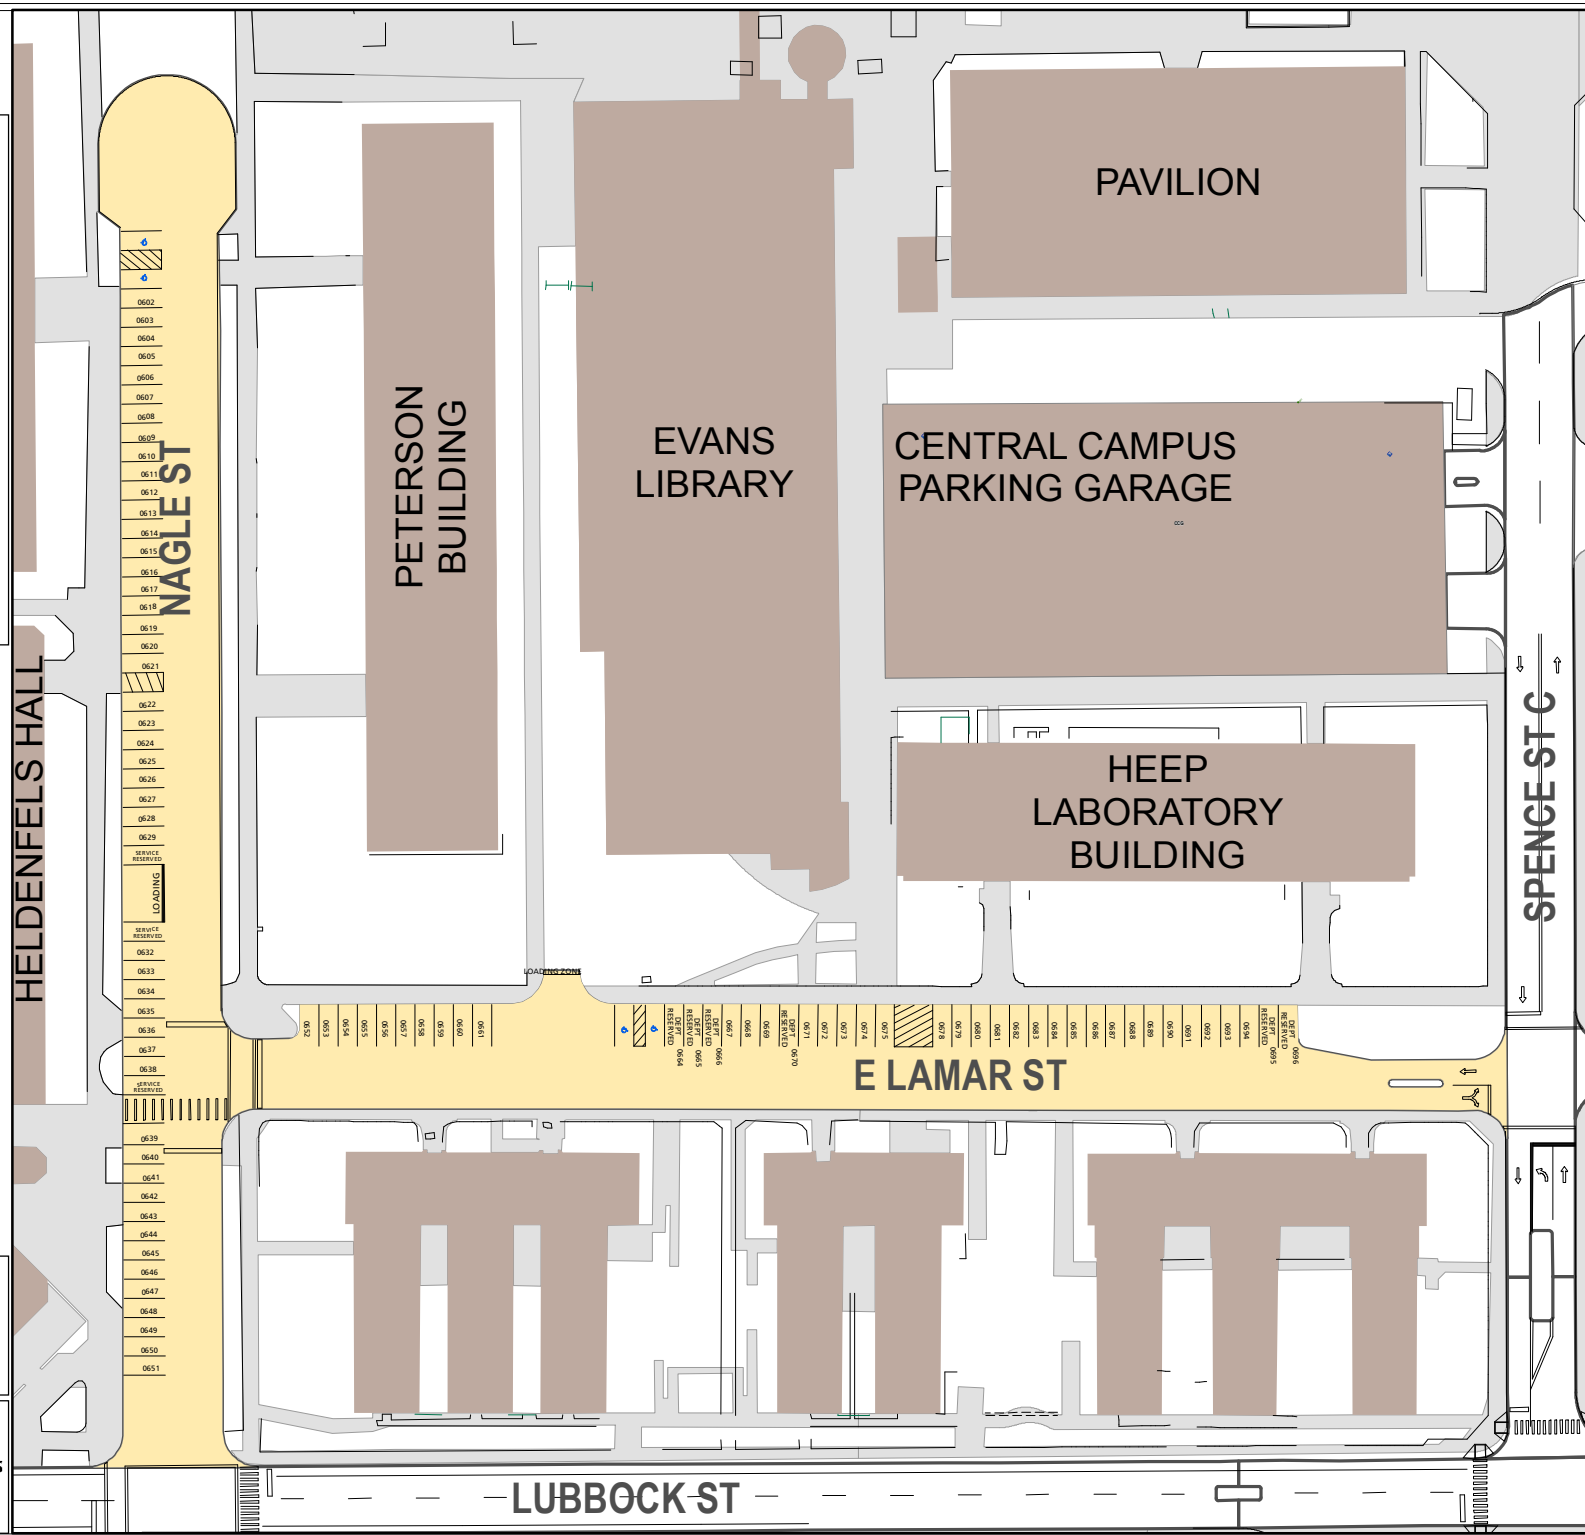

Lot 006

Parking Space Count:

Regular:	0
Reserved:	83
DVS:	6
Visitor:	0
Accessible:	4
Visitor Accessible:	0
Timed:	0
Service:	3
U.B.:	0
Motorcycle:	0
Loading:	1
Other:	0
RV:	0

Total: 97

Lost to (Currently Under) Construction: 0

100 Feet