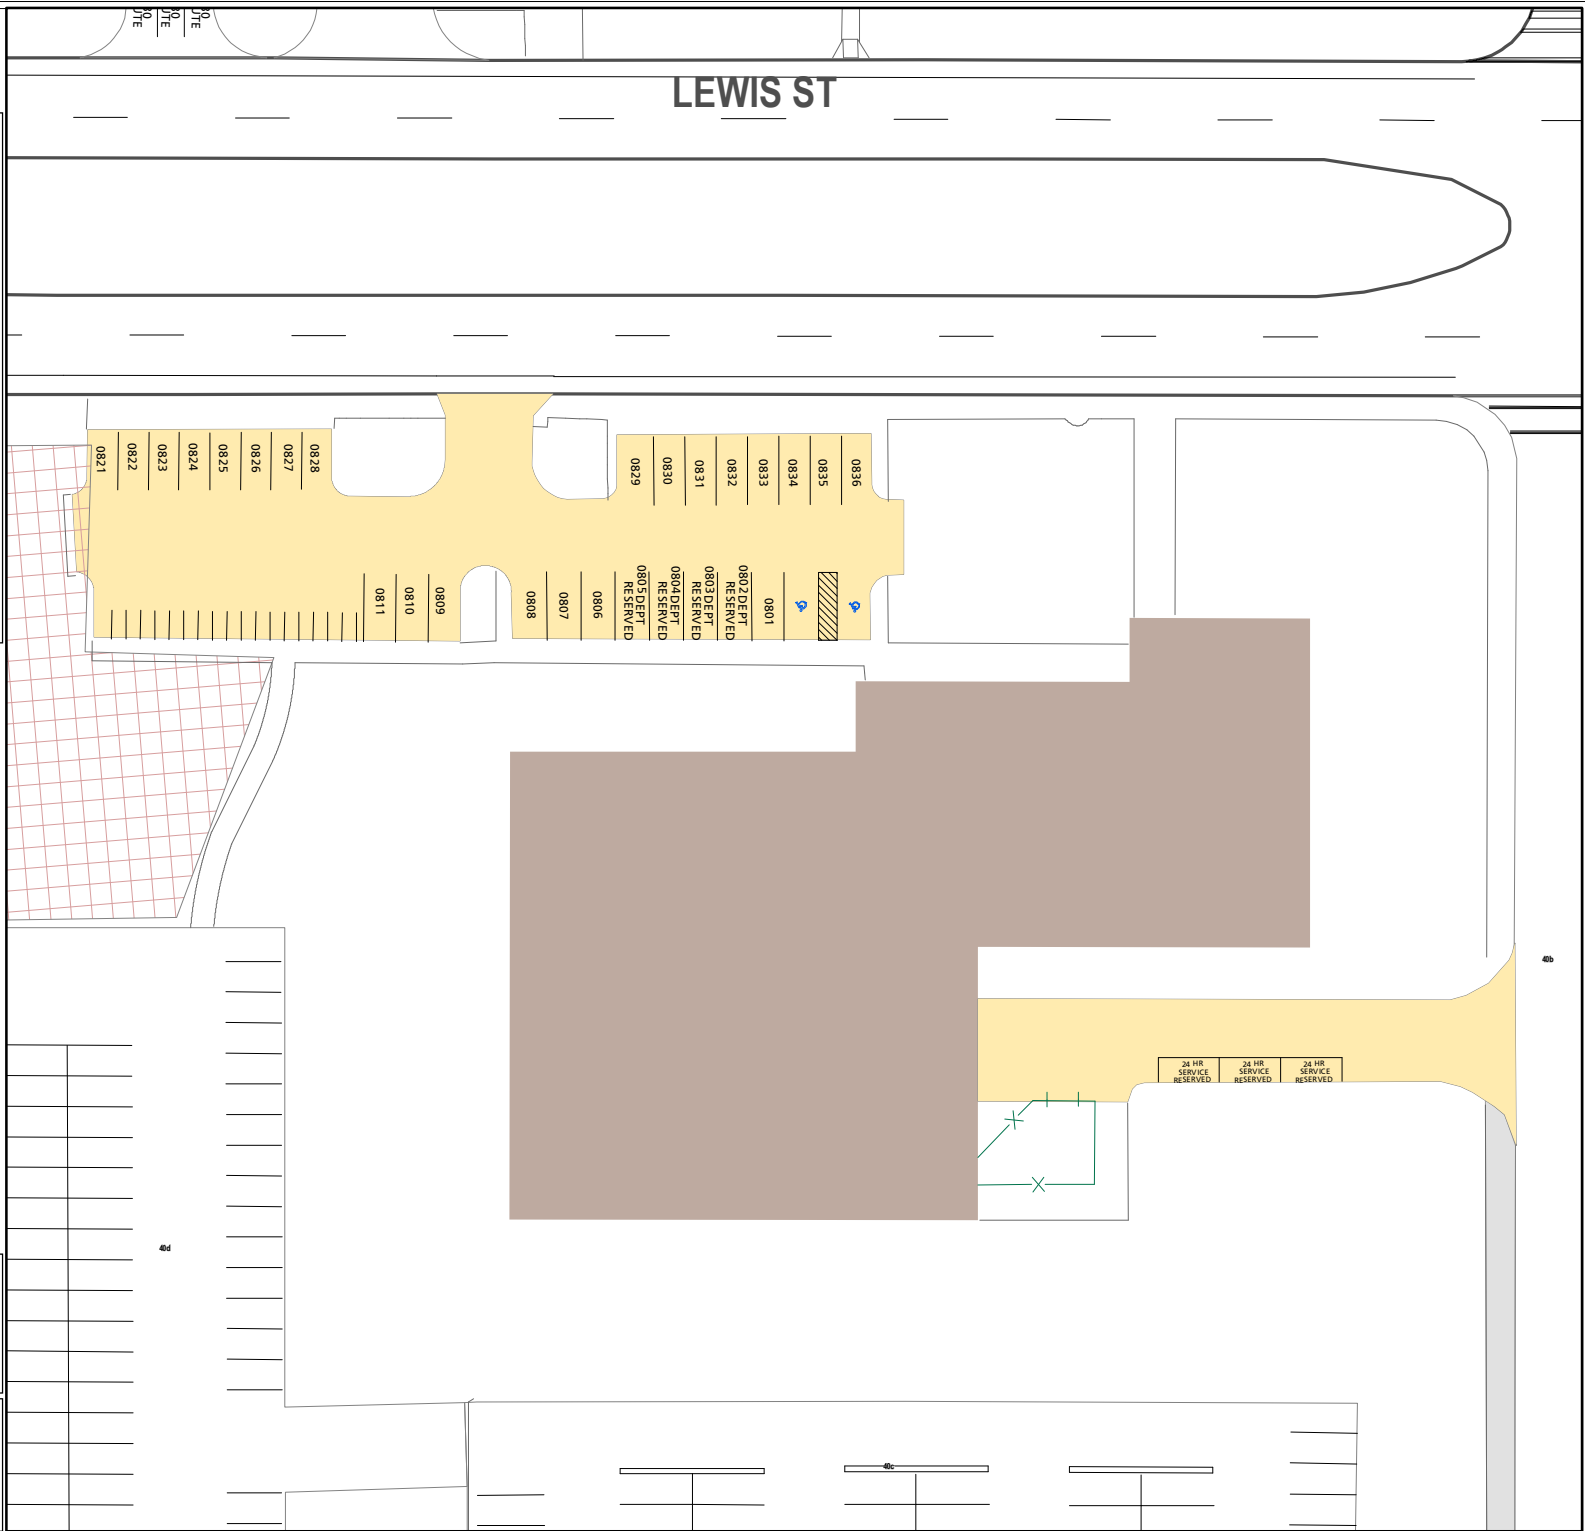

Lot 008

Parking Space Count:

Regular:	0
Reserved:	23
DVS:	4
Visitor:	0
Accessible:	2
Visitor Accessible:	0
Timed:	0
Service:	3
U.B.:	0
Motorcycle:	18
Loading:	1
Other:	0
RV:	0

Total: 51

Lost to (Currently Under) Construction: 0

60 Feet