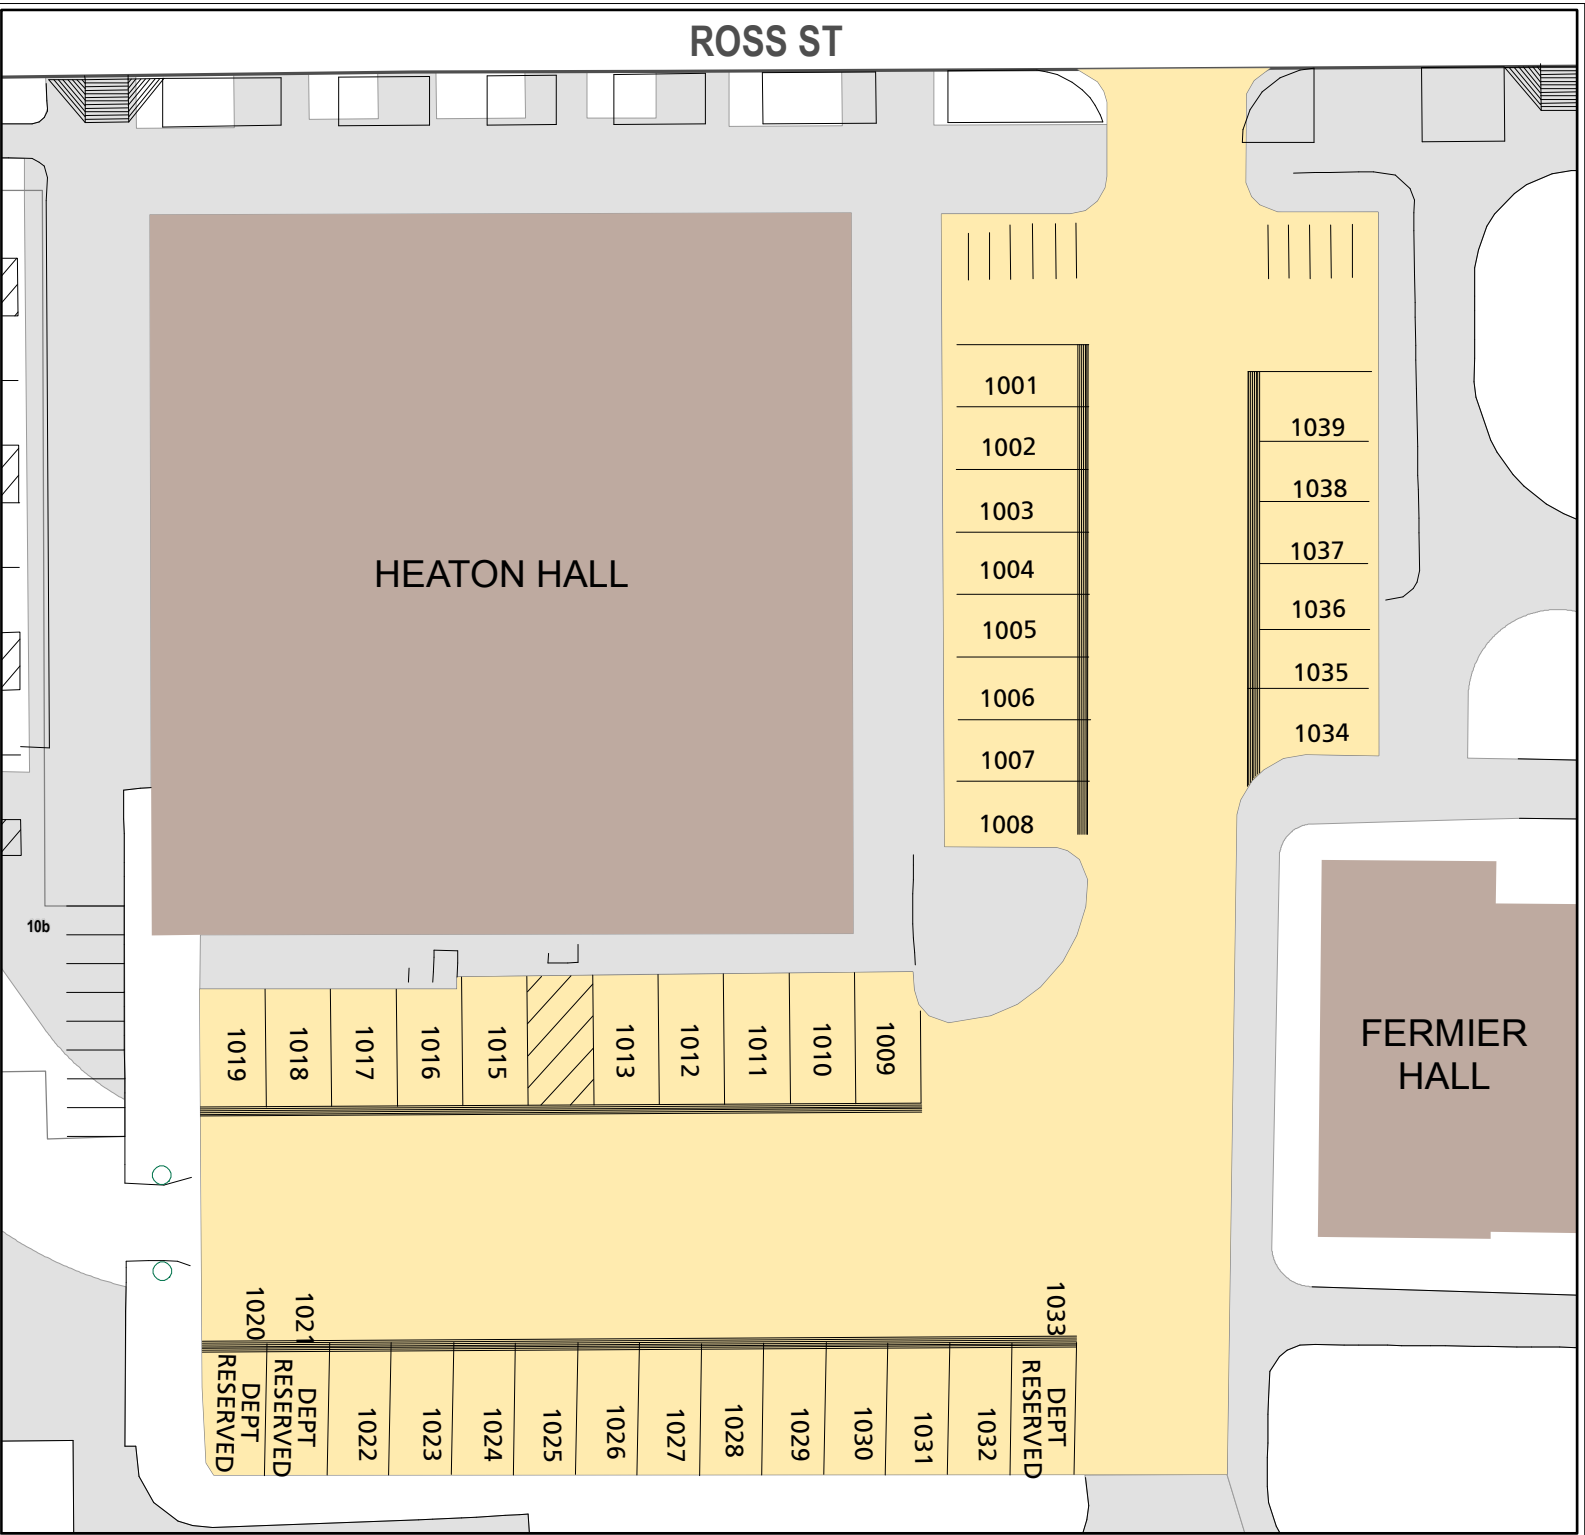

Lot 010a

Parking Space Count:

Regular:	0
Reserved:	35
DVS:	3
Visitor:	0
Accessible:	0
Visitor Accessible:	0
Timed:	0
Service:	0
U.B.:	0
Motorcycle:	11
Loading:	0
Other:	0
RV:	0

Total: 49

Lost to (Currently Under) Construction: 0

30 Feet