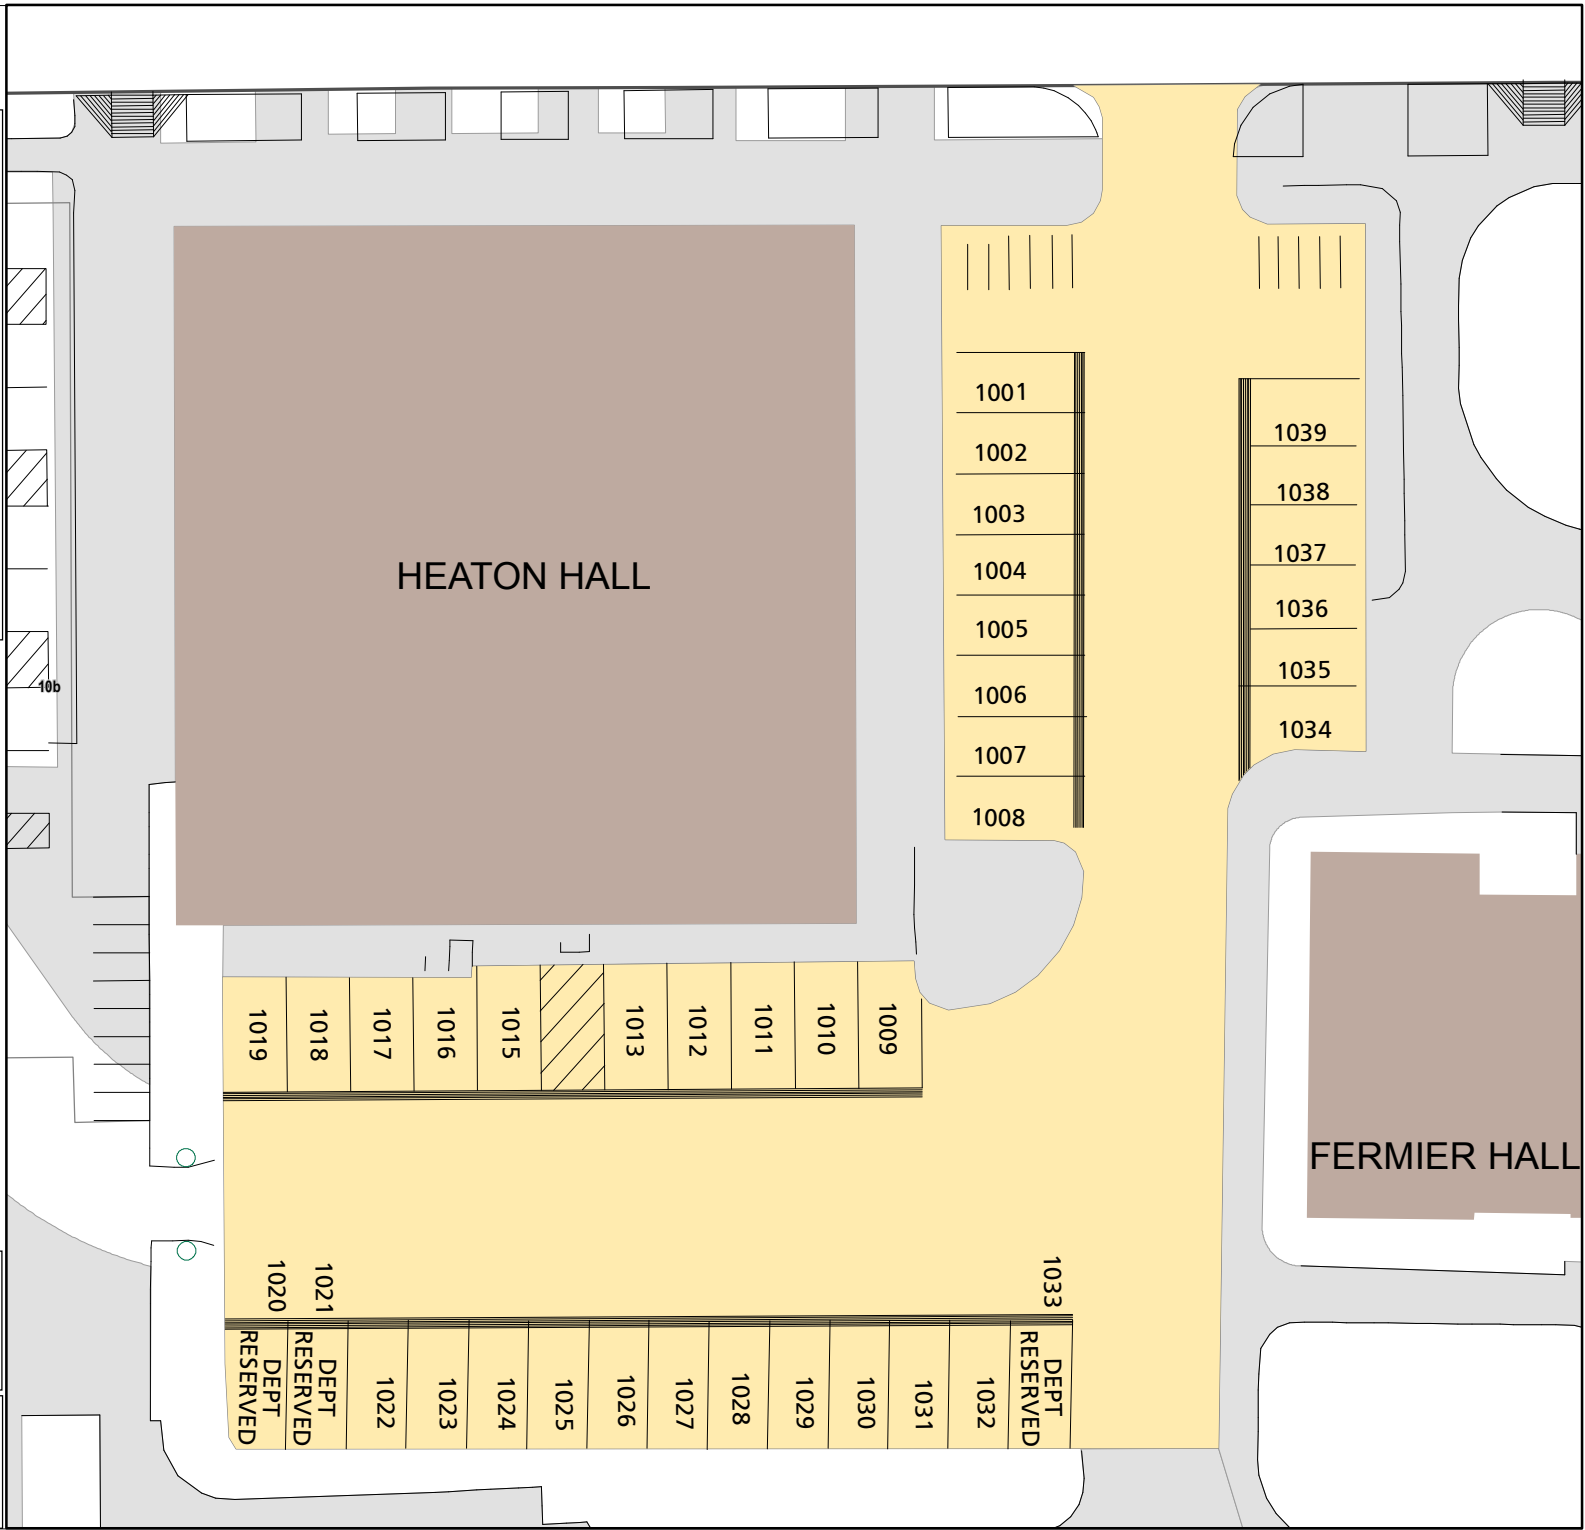

# Lot 010a

## Parking Space Count:

Regular:	0
Reserved:	35
DVS:	3
Visitor:	0
Accessible:	0
Visitor Accessible:	0
Timed:	0
Service:	0
U.B.:	0
Motorcycle:	11
Loading:	0
Other:	0
RV:	0

**Total: 49**

Lost to (Currently Under) Construction: 0

30 Feet