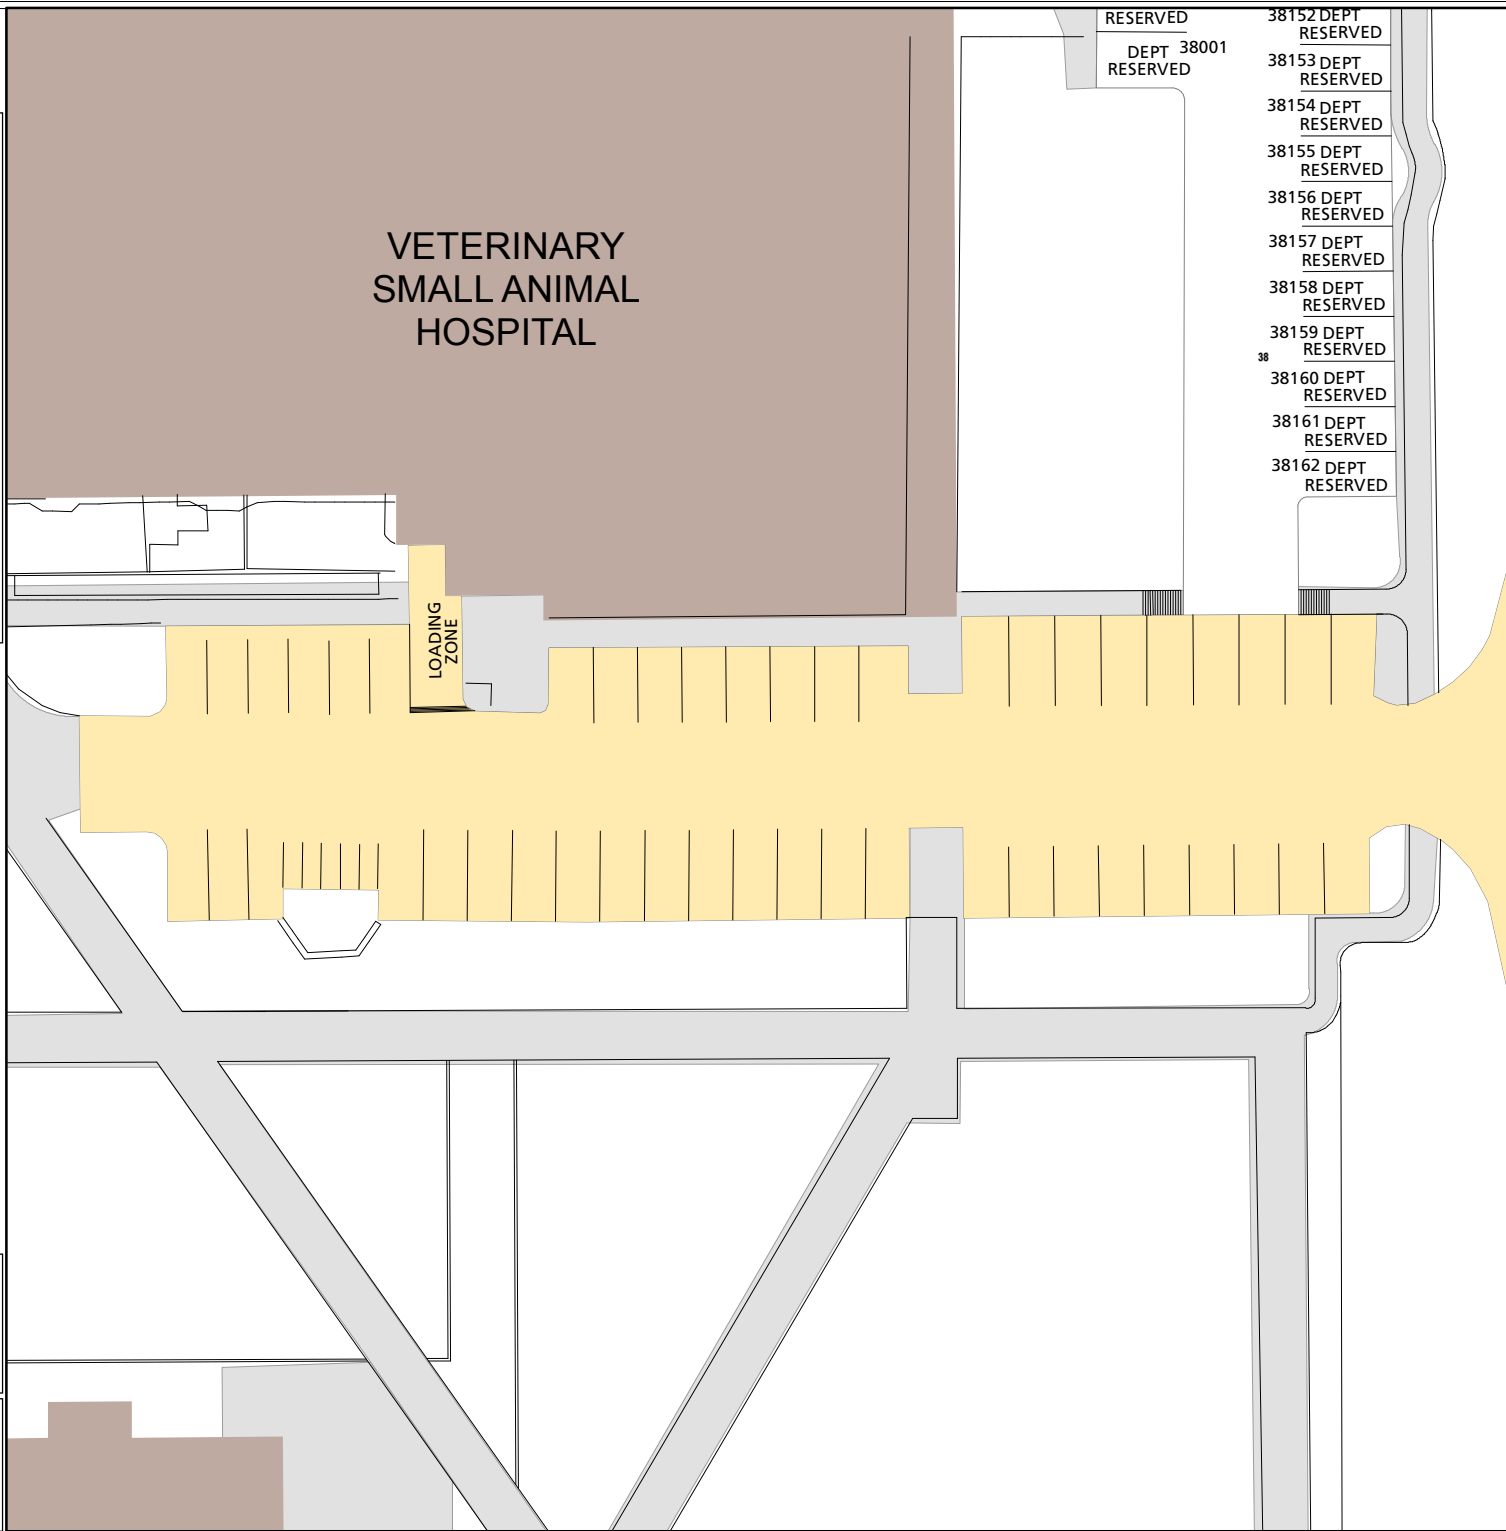

# Lot 012

## Parking Space Count:

Regular:	47
Reserved:	0
DVS:	0
Visitor:	0
Accessible:	0
Visitor Accessible:	0
Timed:	0
Service:	0
U.B.:	0
Motorcycle:	5
Loading:	1
Other:	0
RV:	0

**Total: 53**

Lost to (Currently Under) Construction: 0

40 Feet

TEXAS A&M UNIVERSITY  
Transportation Services