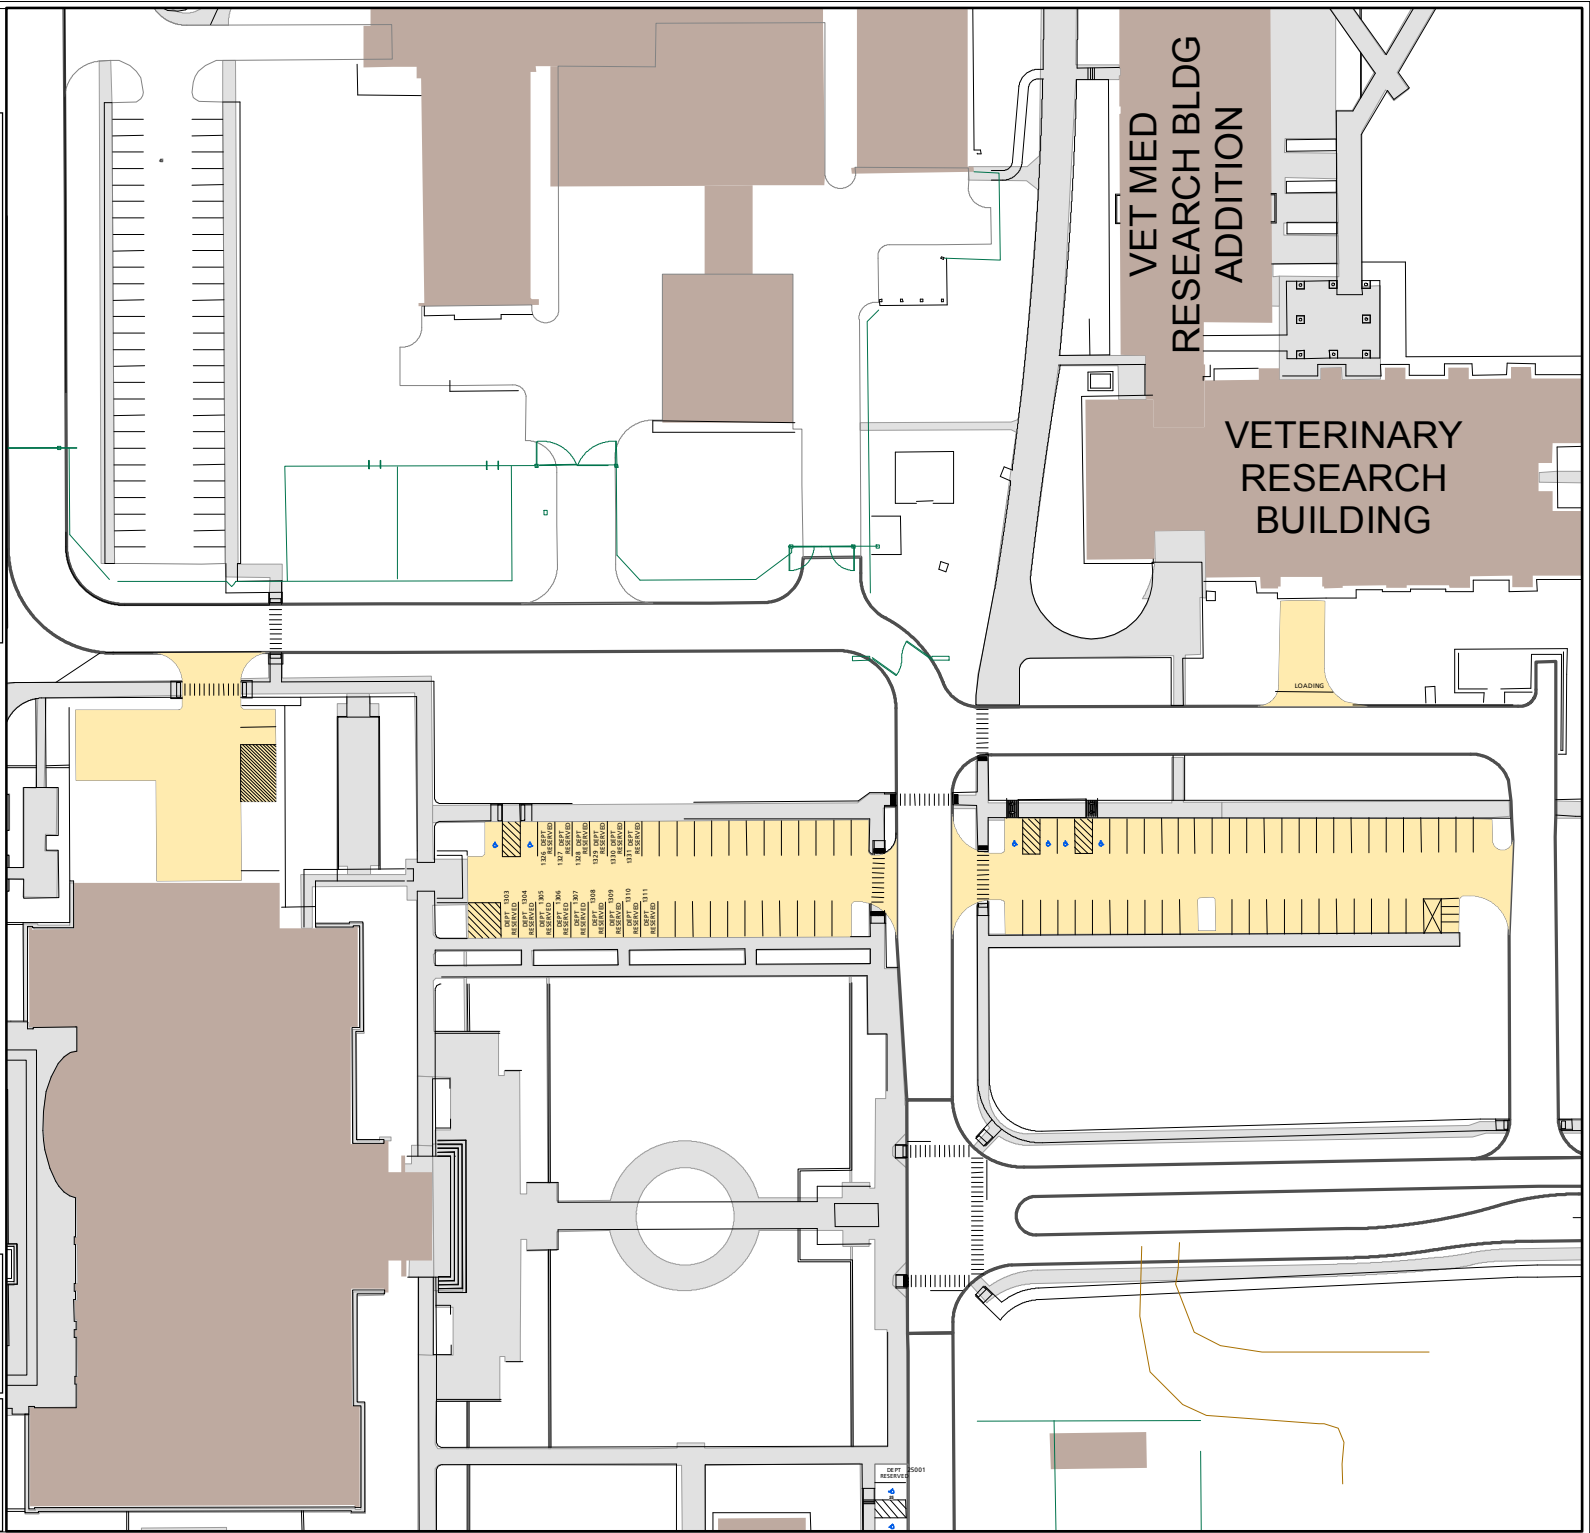

Lot 013

Parking Space Count:

Regular:	69
Reserved:	0
DVS:	15
Visitor:	0
Accessible:	6
Visitor Accessible:	0
Timed:	0
Service:	2
U.B.:	0
Motorcycle:	4
Loading:	2
Other:	0
RV:	0

Total: 98

Lost to (Currently Under) Construction: 0

110 Feet