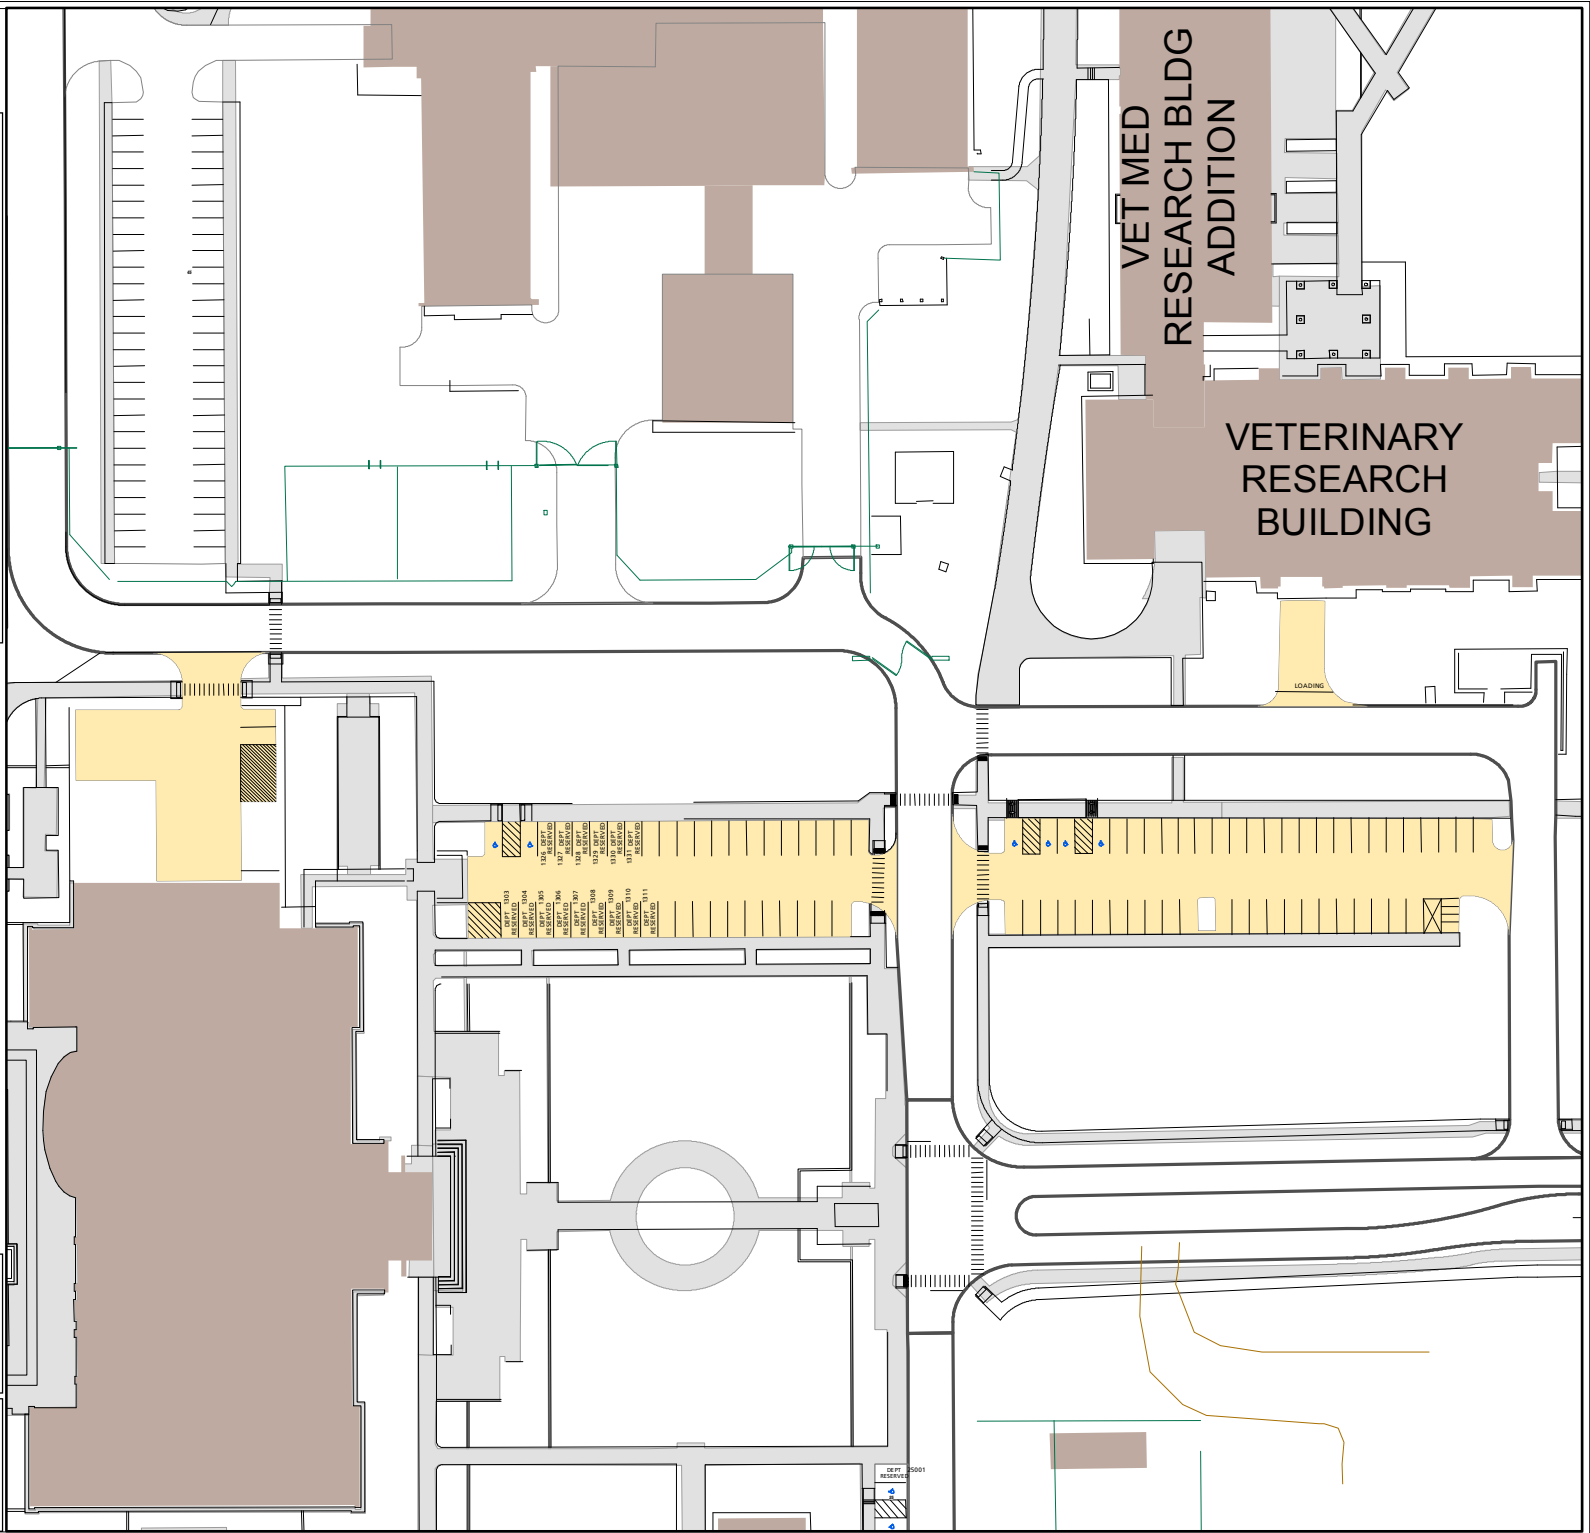

Lot 013

Parking Space Count:

Regular:	69
Reserved:	0
DVS:	15
Visitor:	0
Accessible:	6
Visitor Accessible:	0
Timed:	0
Service:	2
U.B.:	0
Motorcycle:	4
Loading:	2
Other:	0
RV:	0

Total: 98

Lost to (Currently Under) Construction: 0

110 Feet