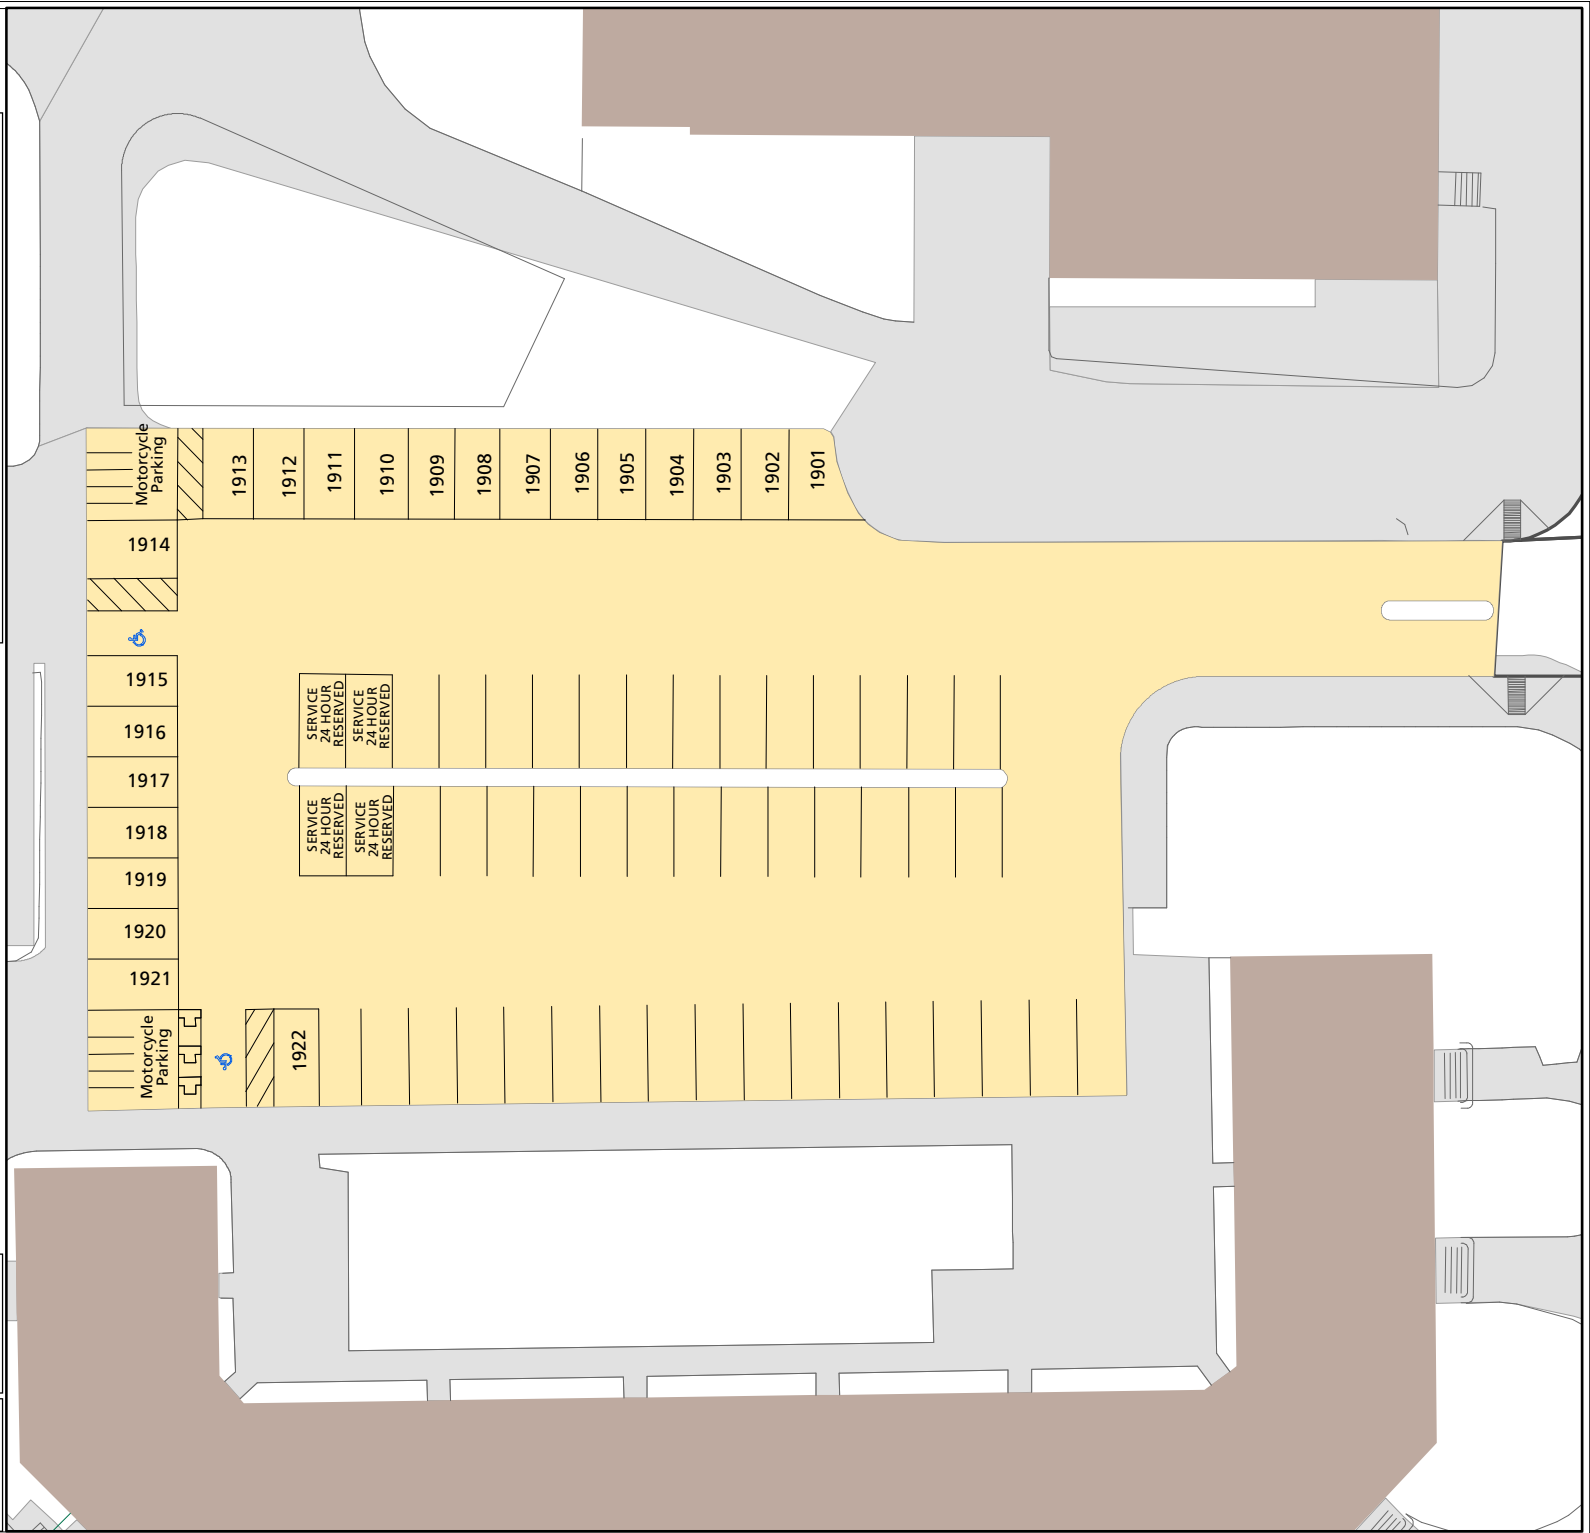

Lot 019

Parking Space Count:

Regular:	43
Reserved:	22
DVS:	0
Visitor:	0
Accessible:	2
Visitor Accessible:	0
Timed:	0
Service:	4
U.B.:	0
Motorcycle:	10
Loading:	0
Other:	0
RV:	0

Total: 81

Lost to (Currently Under)
Construction: 0

30 Feet