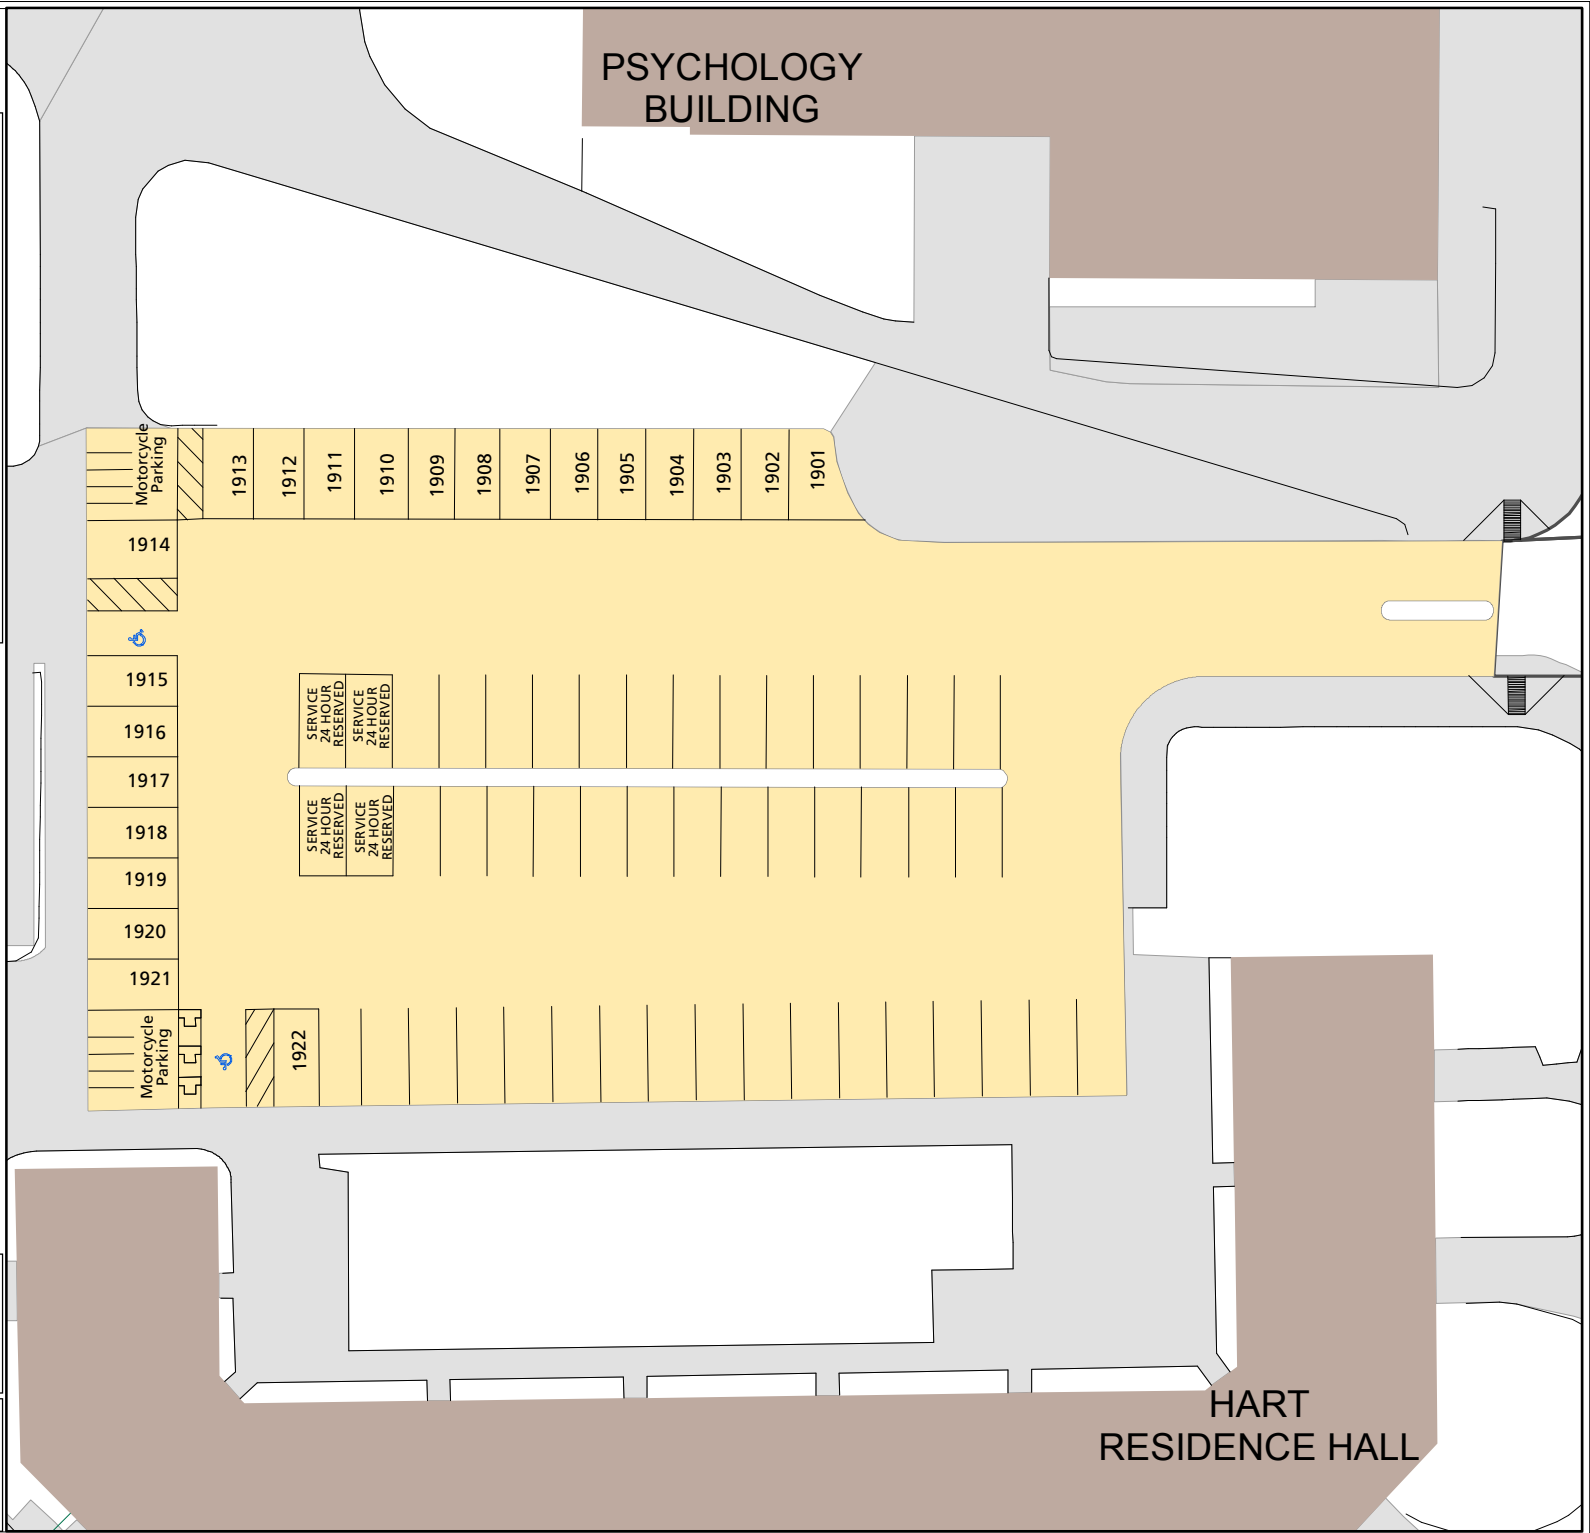

Lot 019

Parking Space Count:

Regular:	43
Reserved:	22
DVS:	0
Visitor:	0
Accessible:	2
Visitor Accessible:	0
Timed:	0
Service:	4
U.B.:	0
Motorcycle:	10
Loading:	0
Other:	0
RV:	0

Total: 81

Lost to (Currently Under) Construction: 0

30 Feet