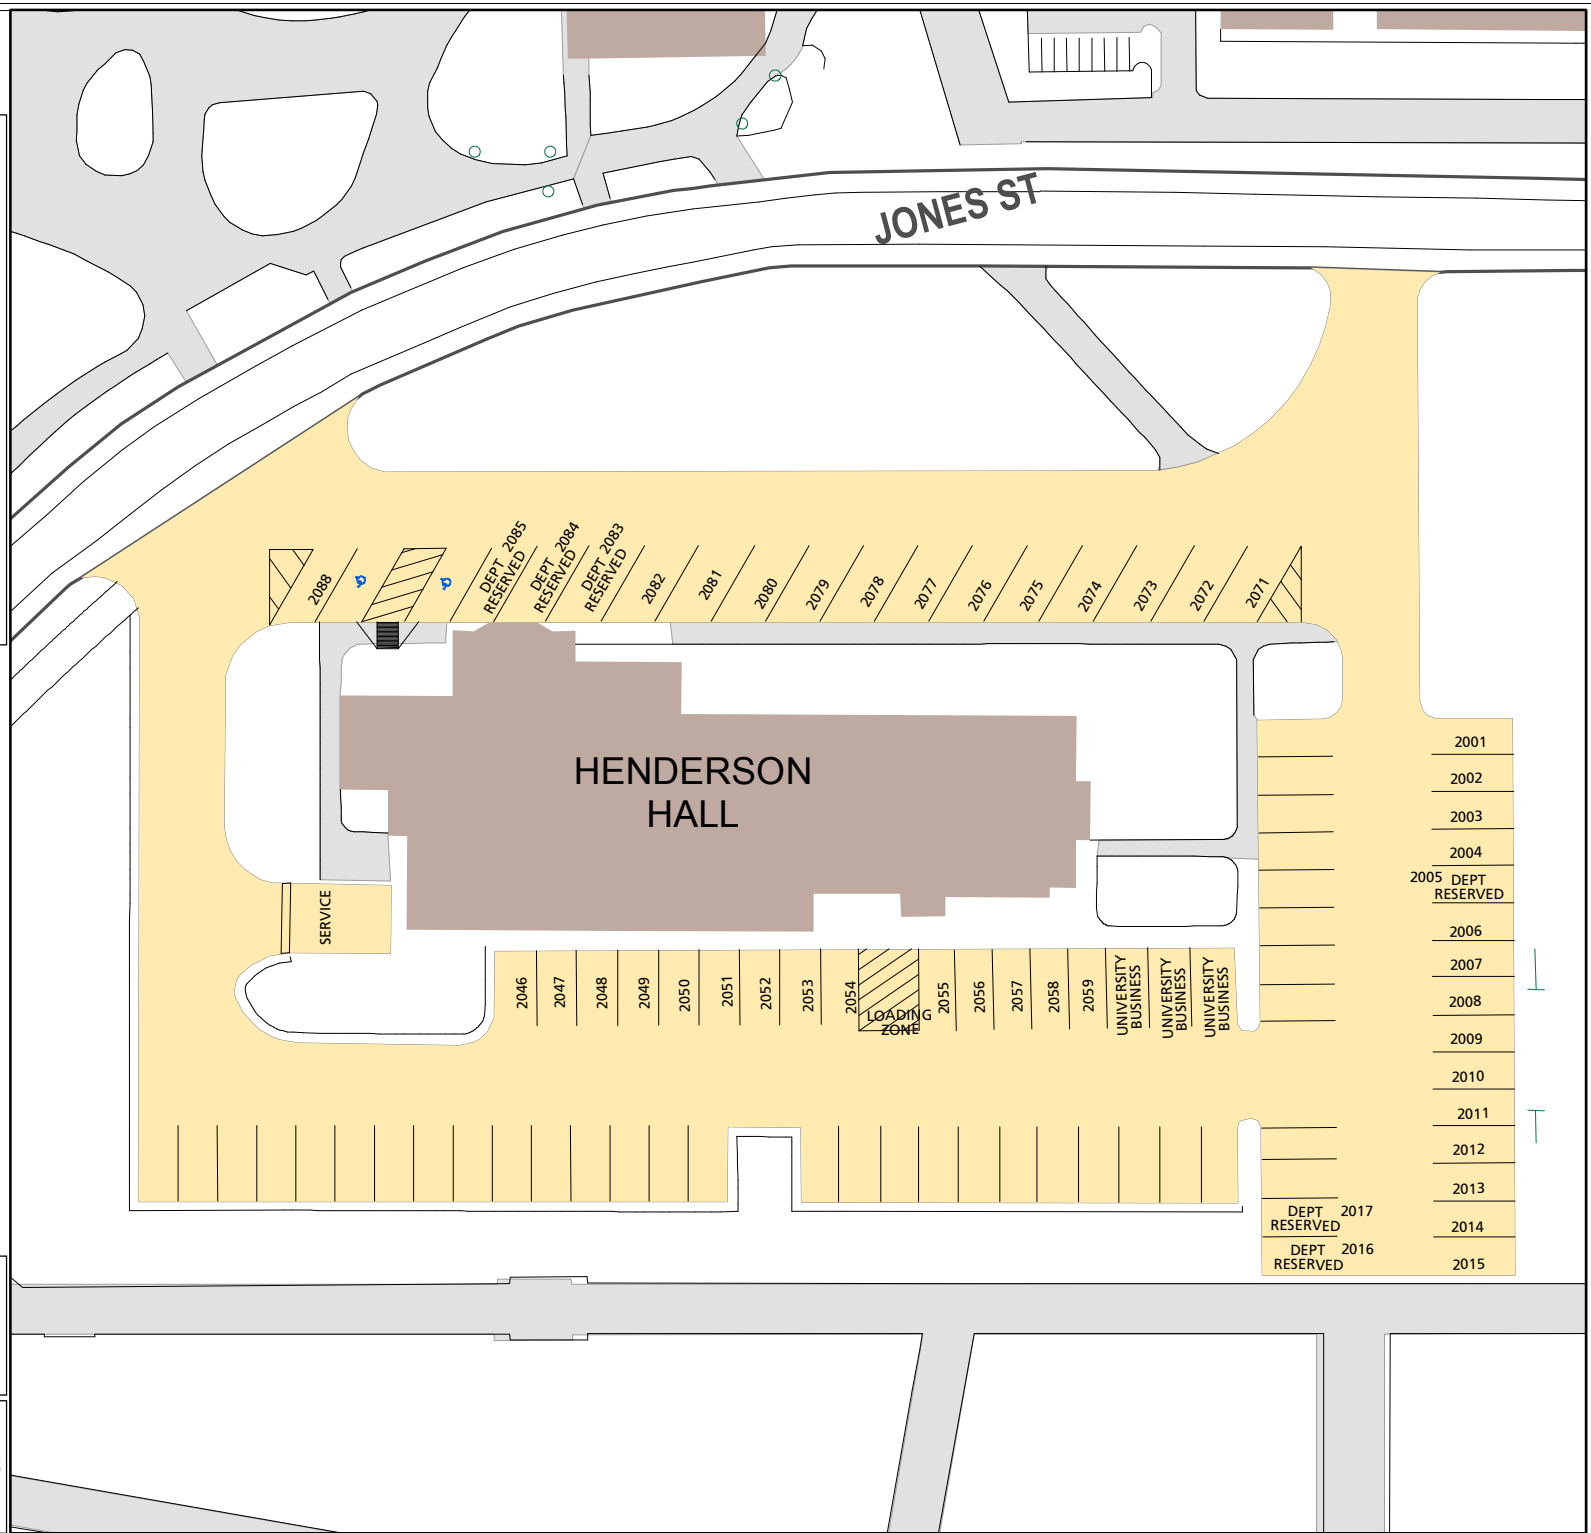

Lot 020

Parking Space Count:

Regular:	36
Reserved:	40
DVS:	7
Visitor:	0
Accessible:	2
Visitor Accessible:	0
Timed:	0
Service:	1
U.B.:	3
Motorcycle:	0
Loading:	1
Other:	0
RV:	0

Total: 90

Lost to (Currently Under) Construction: 0

50 Feet