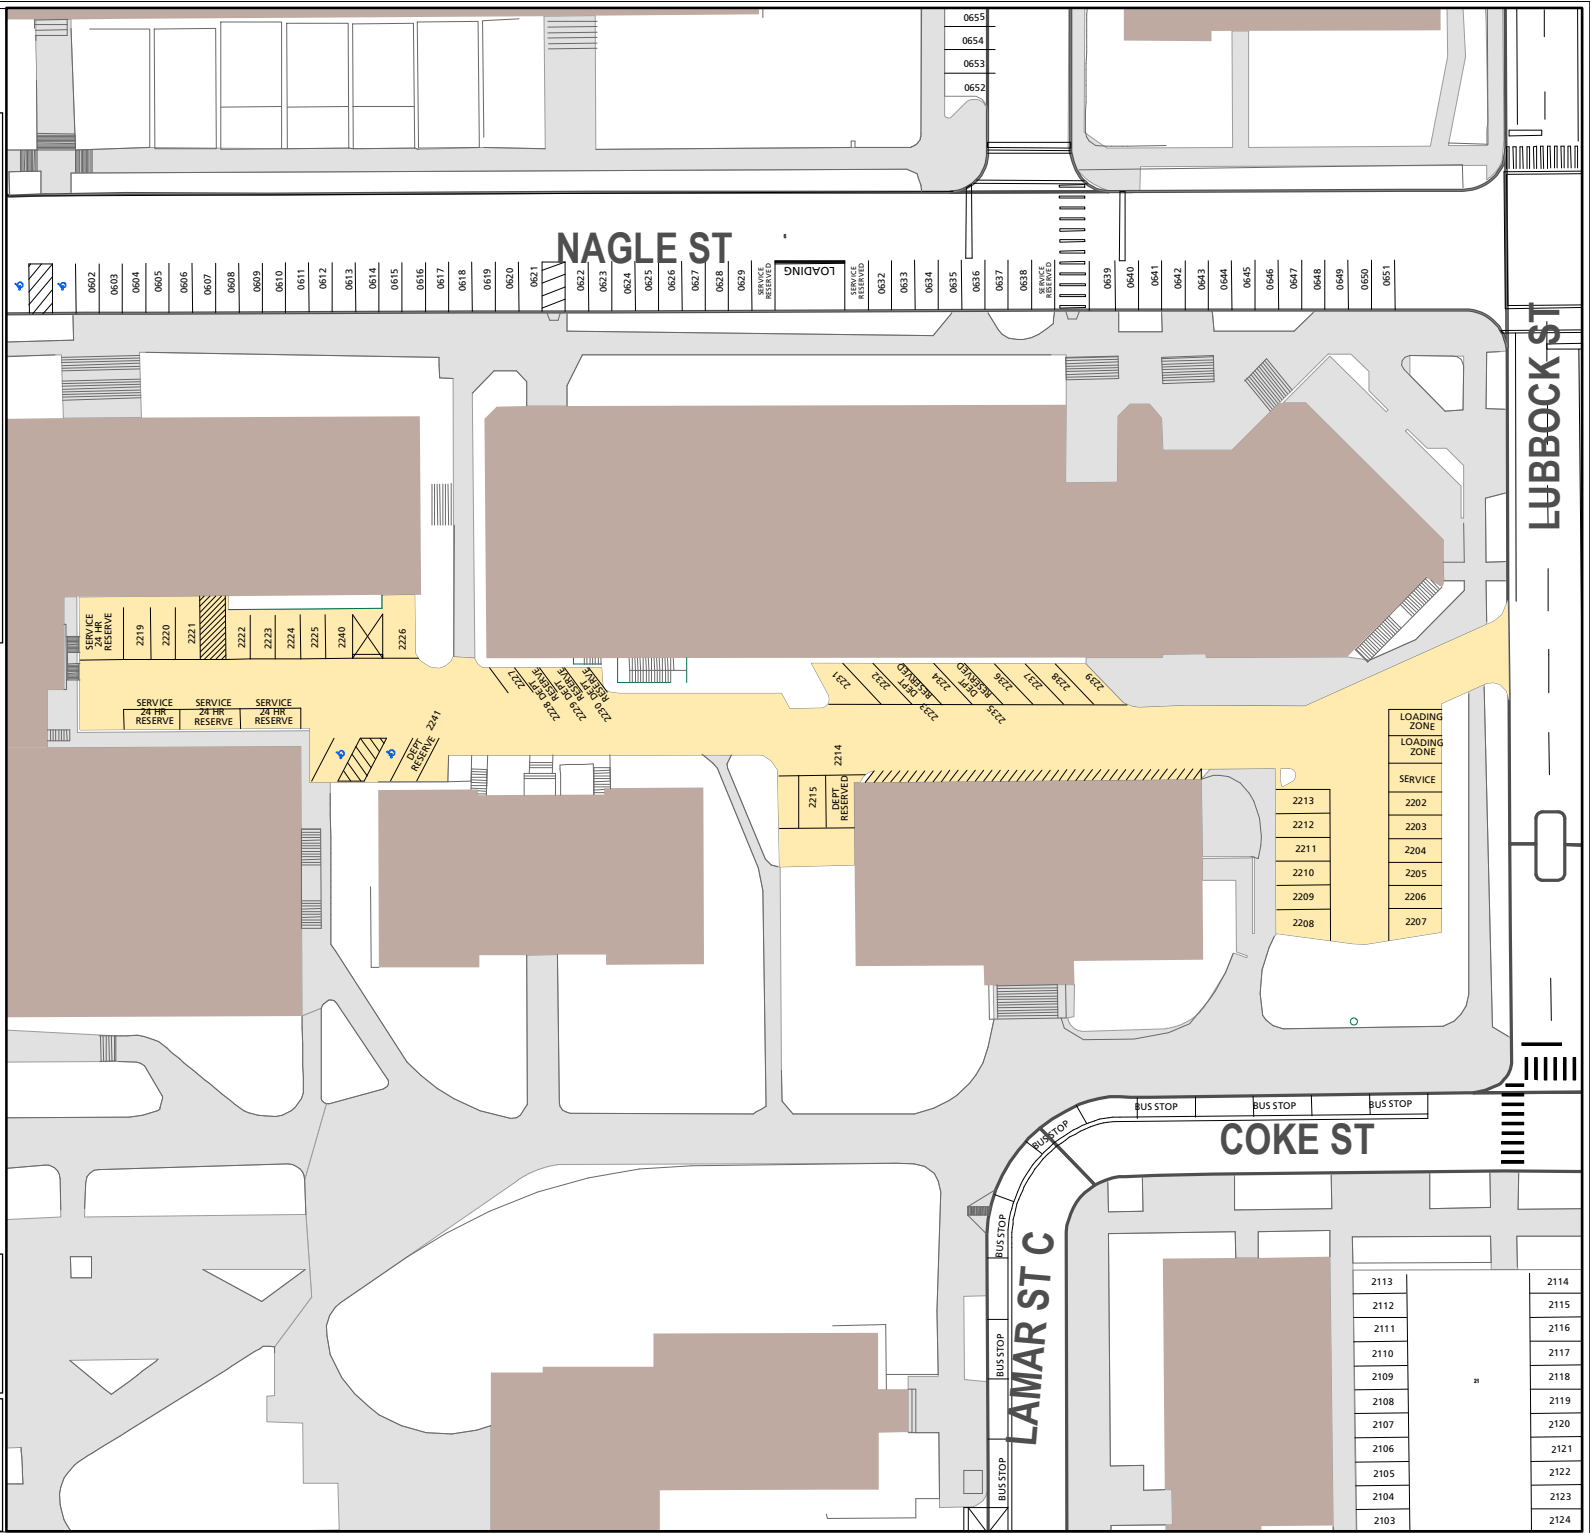

# Lot 022

## Parking Space Count:

Regular:	0
Reserved:	30
DVS:	7
Visitor:	0
Accessible:	2
Visitor Accessible:	0
Timed:	0
Service:	5
U.B.:	0
Motorcycle:	39
Loading:	3
Other:	0
RV:	0

**Total: 86**

Lost to (Currently Under) Construction: 0

80 Feet