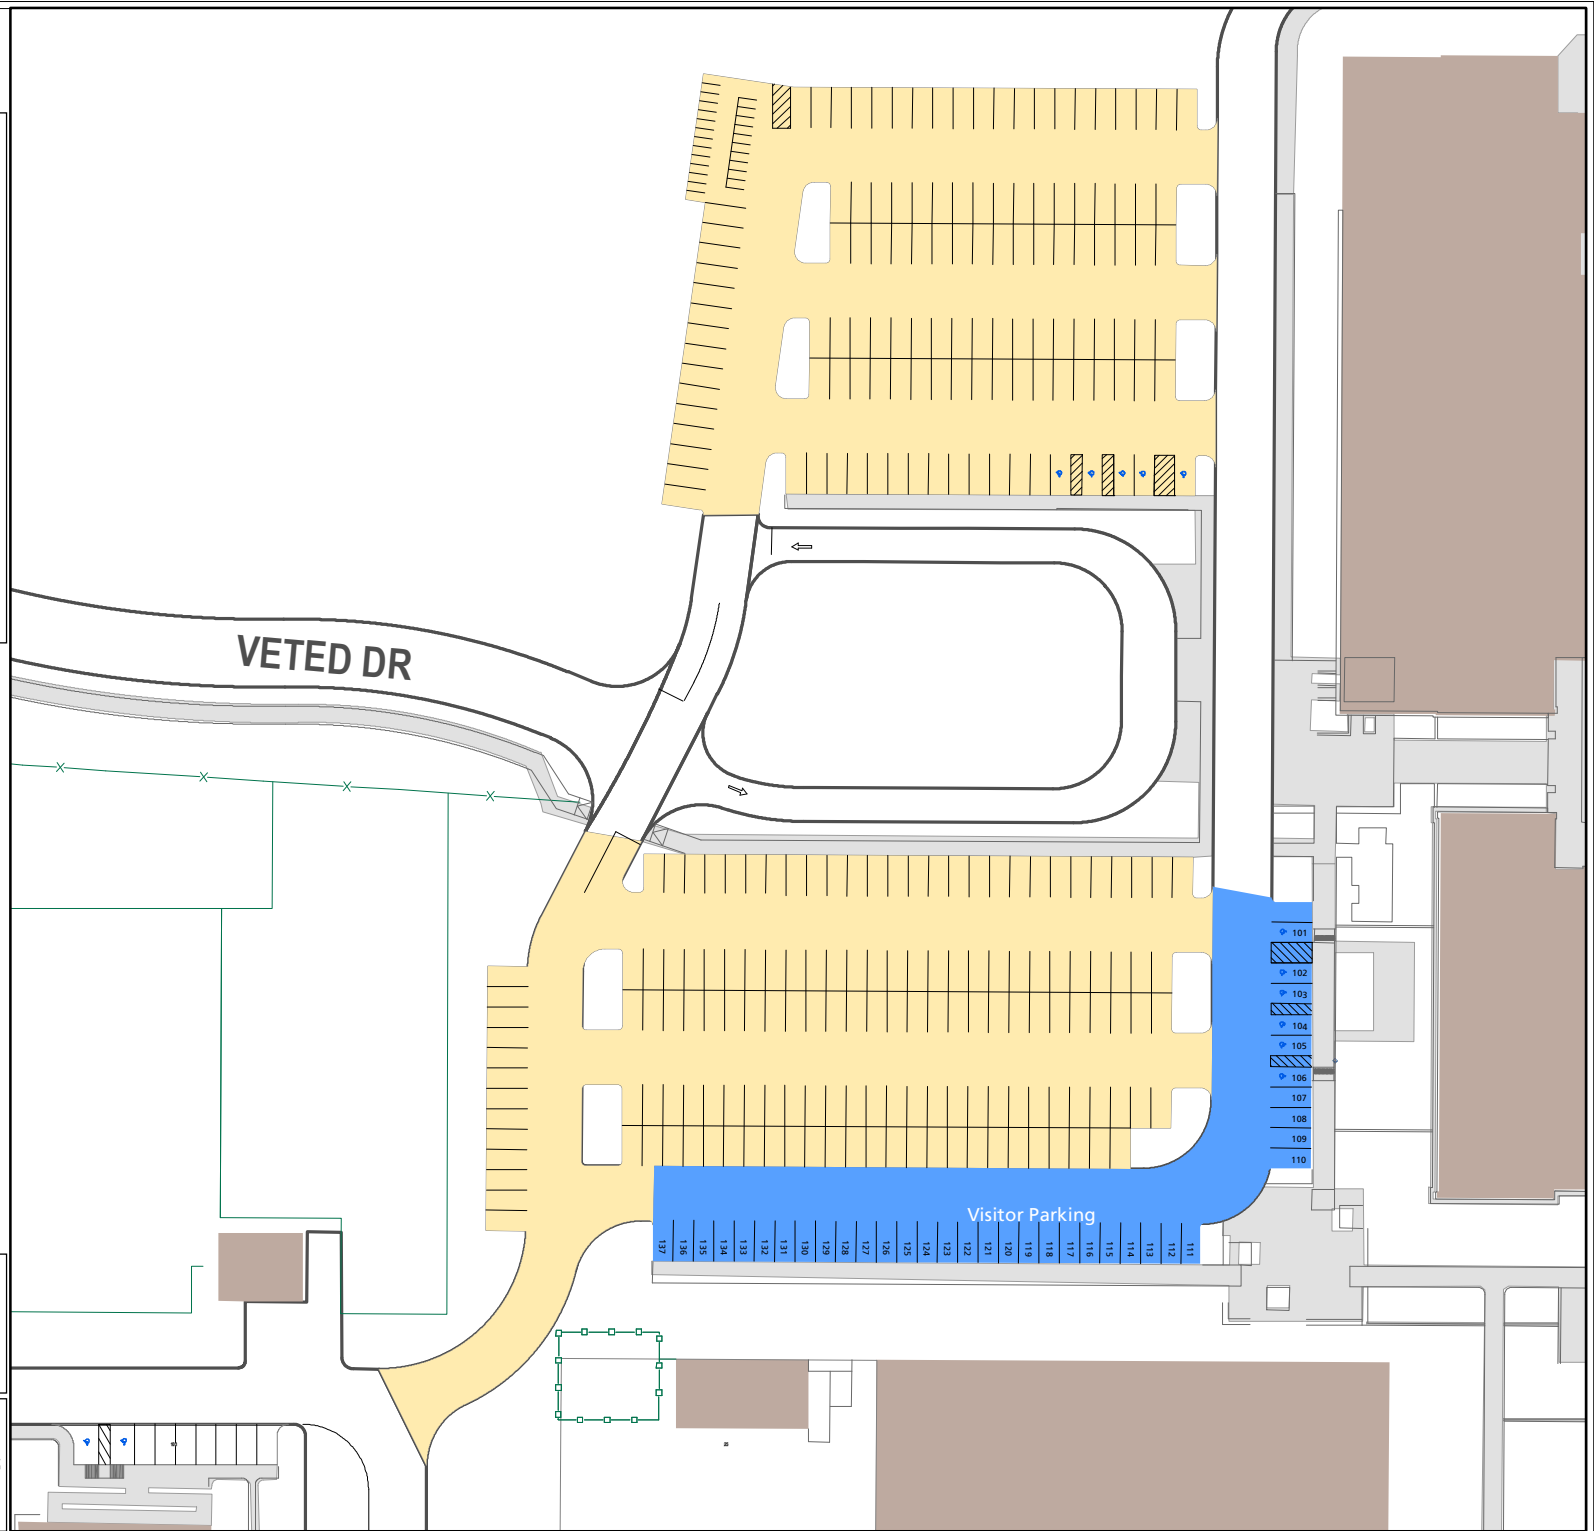

Lot 024

Parking Space Count:

Regular:	254
Reserved:	0
DVS:	10
Visitor:	31
Accessible:	5
Visitor Accessible:	6
Timed:	0
Service:	0
U.B.:	0
Motorcycle:	24
Loading:	0
Other:	0
RV:	0

Total: 330

Lost to (Currently Under) Construction: 0

100 Feet