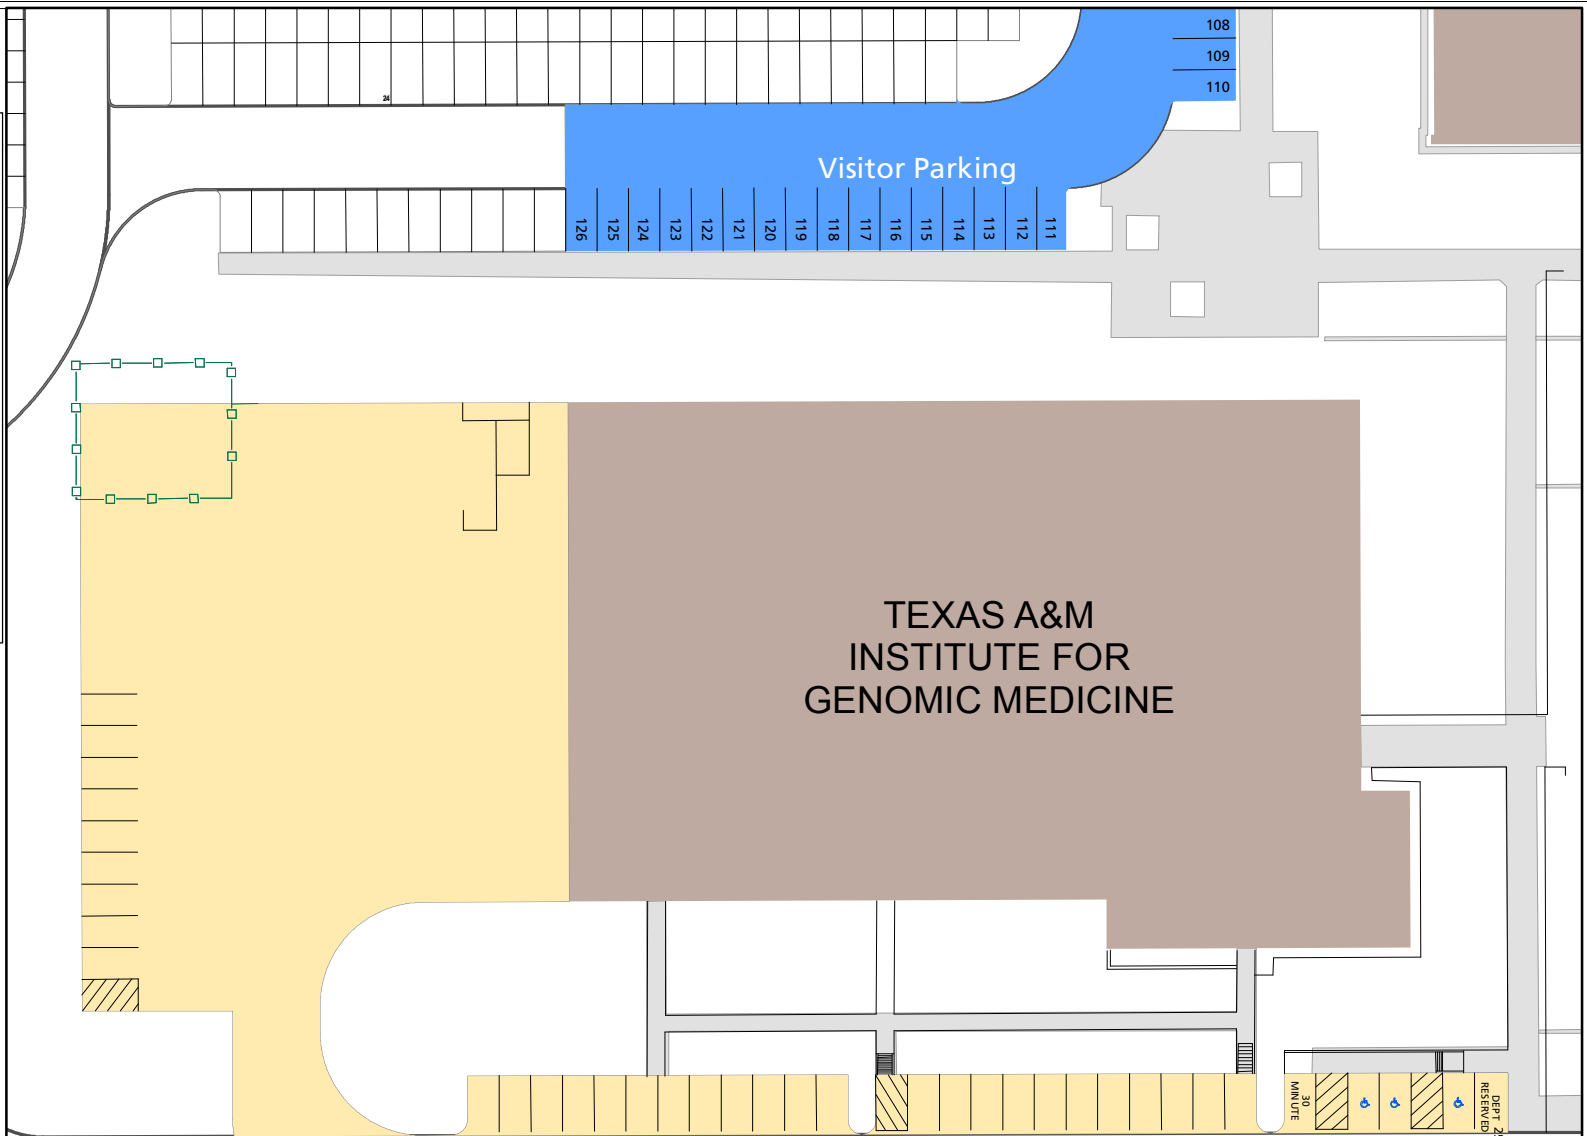

Lot 025

Parking Space Count:

Regular:	32
Reserved:	0
DVS:	1
Visitor:	0
Accessible:	3
Visitor Accessible:	0
Timed:	1
Service:	0
U.B.:	0
Motorcycle:	0
Loading:	1
Other:	0
RV:	0

Total: 38

Lost to (Currently Under)
Construction: 0

TIPS-TIGM Service Road