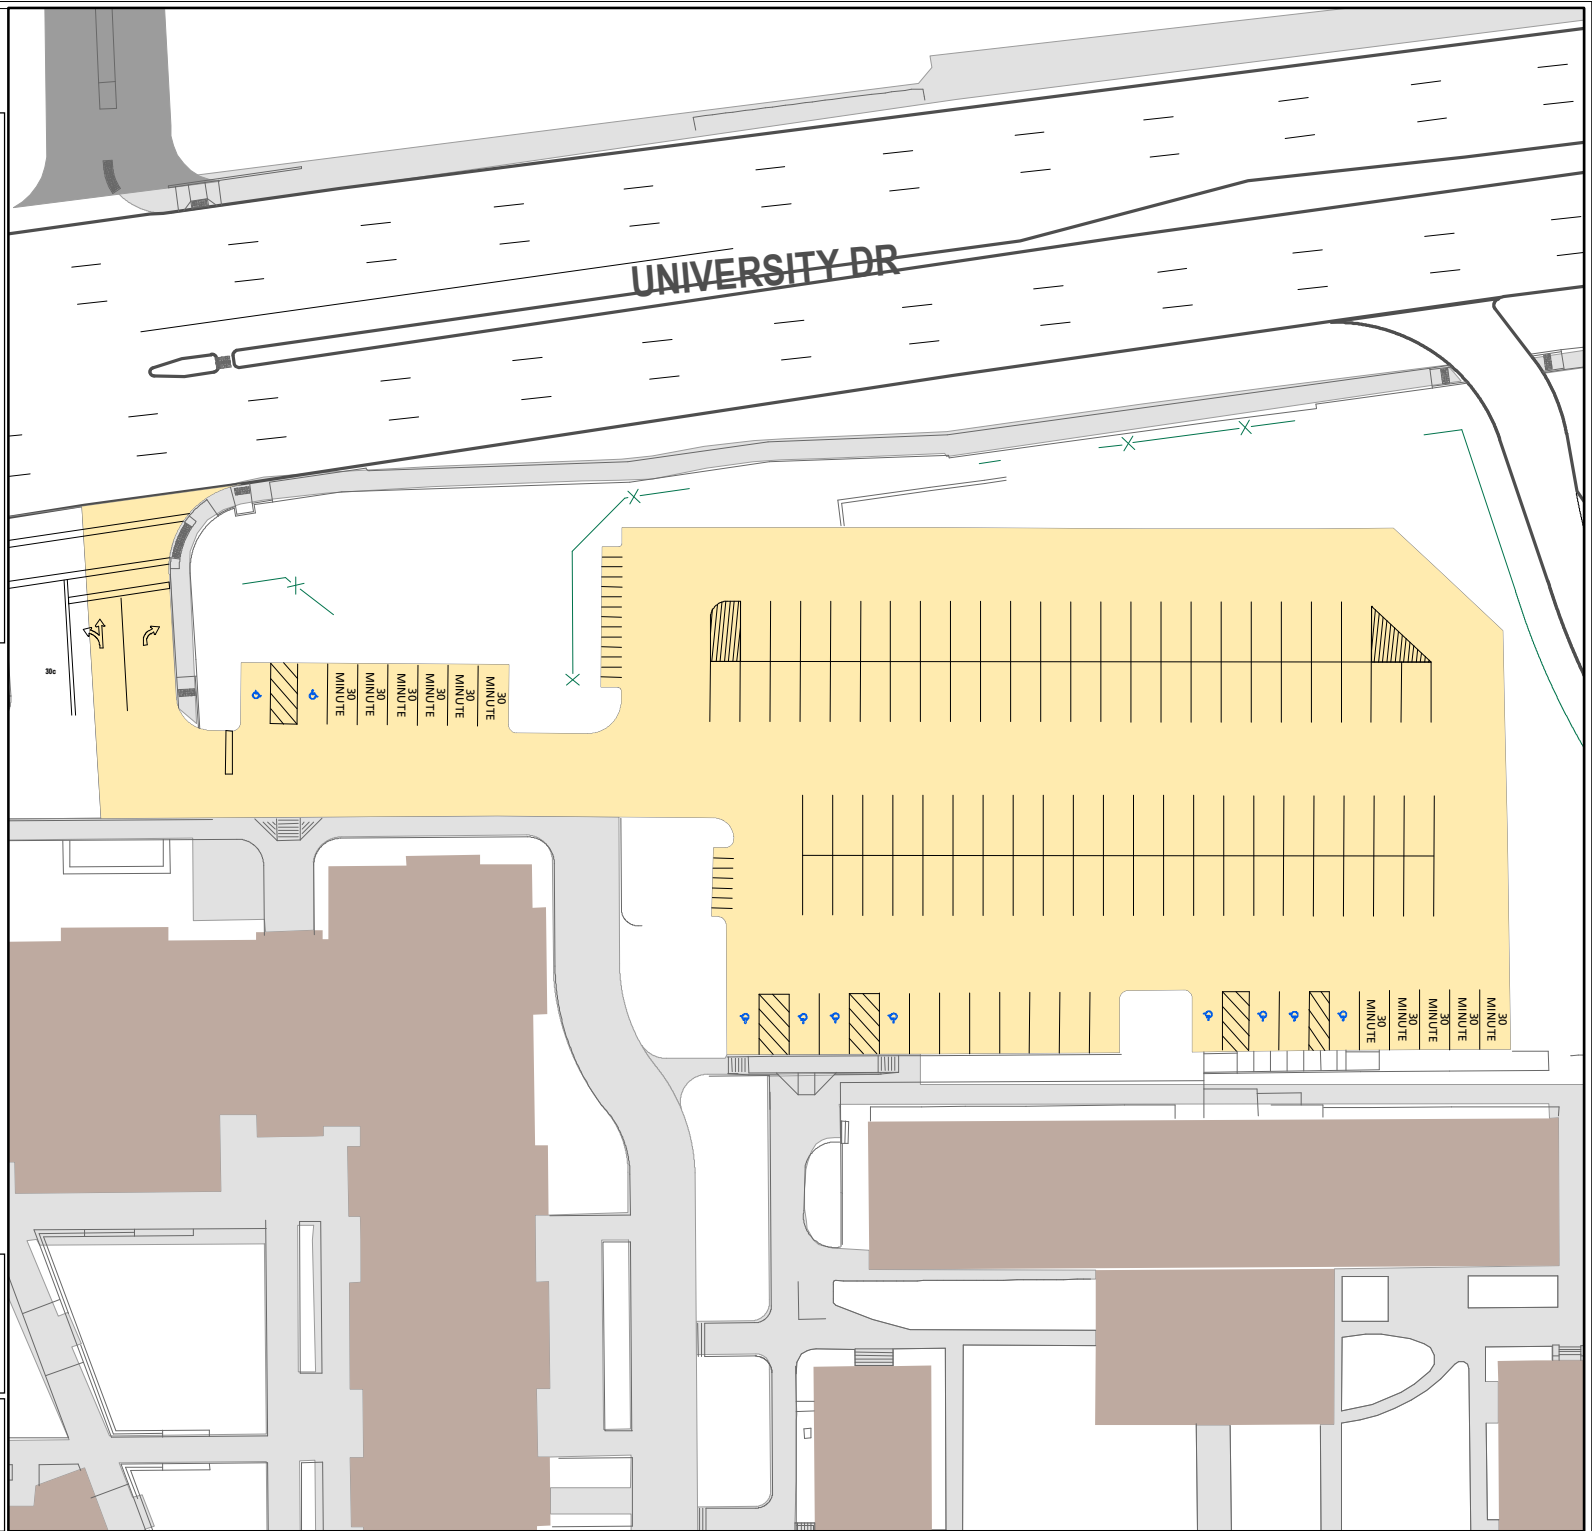

Lot 030a

Parking Space Count:

Regular:	95
Reserved:	0
DVS:	0
Visitor:	0
Accessible:	9
Visitor Accessible:	0
Timed:	11
Service:	0
U.B.:	0
Motorcycle:	21
Loading:	0
Other:	0
RV:	0

Total: 136

Lost to (Currently Under) Construction: 0

60 Feet