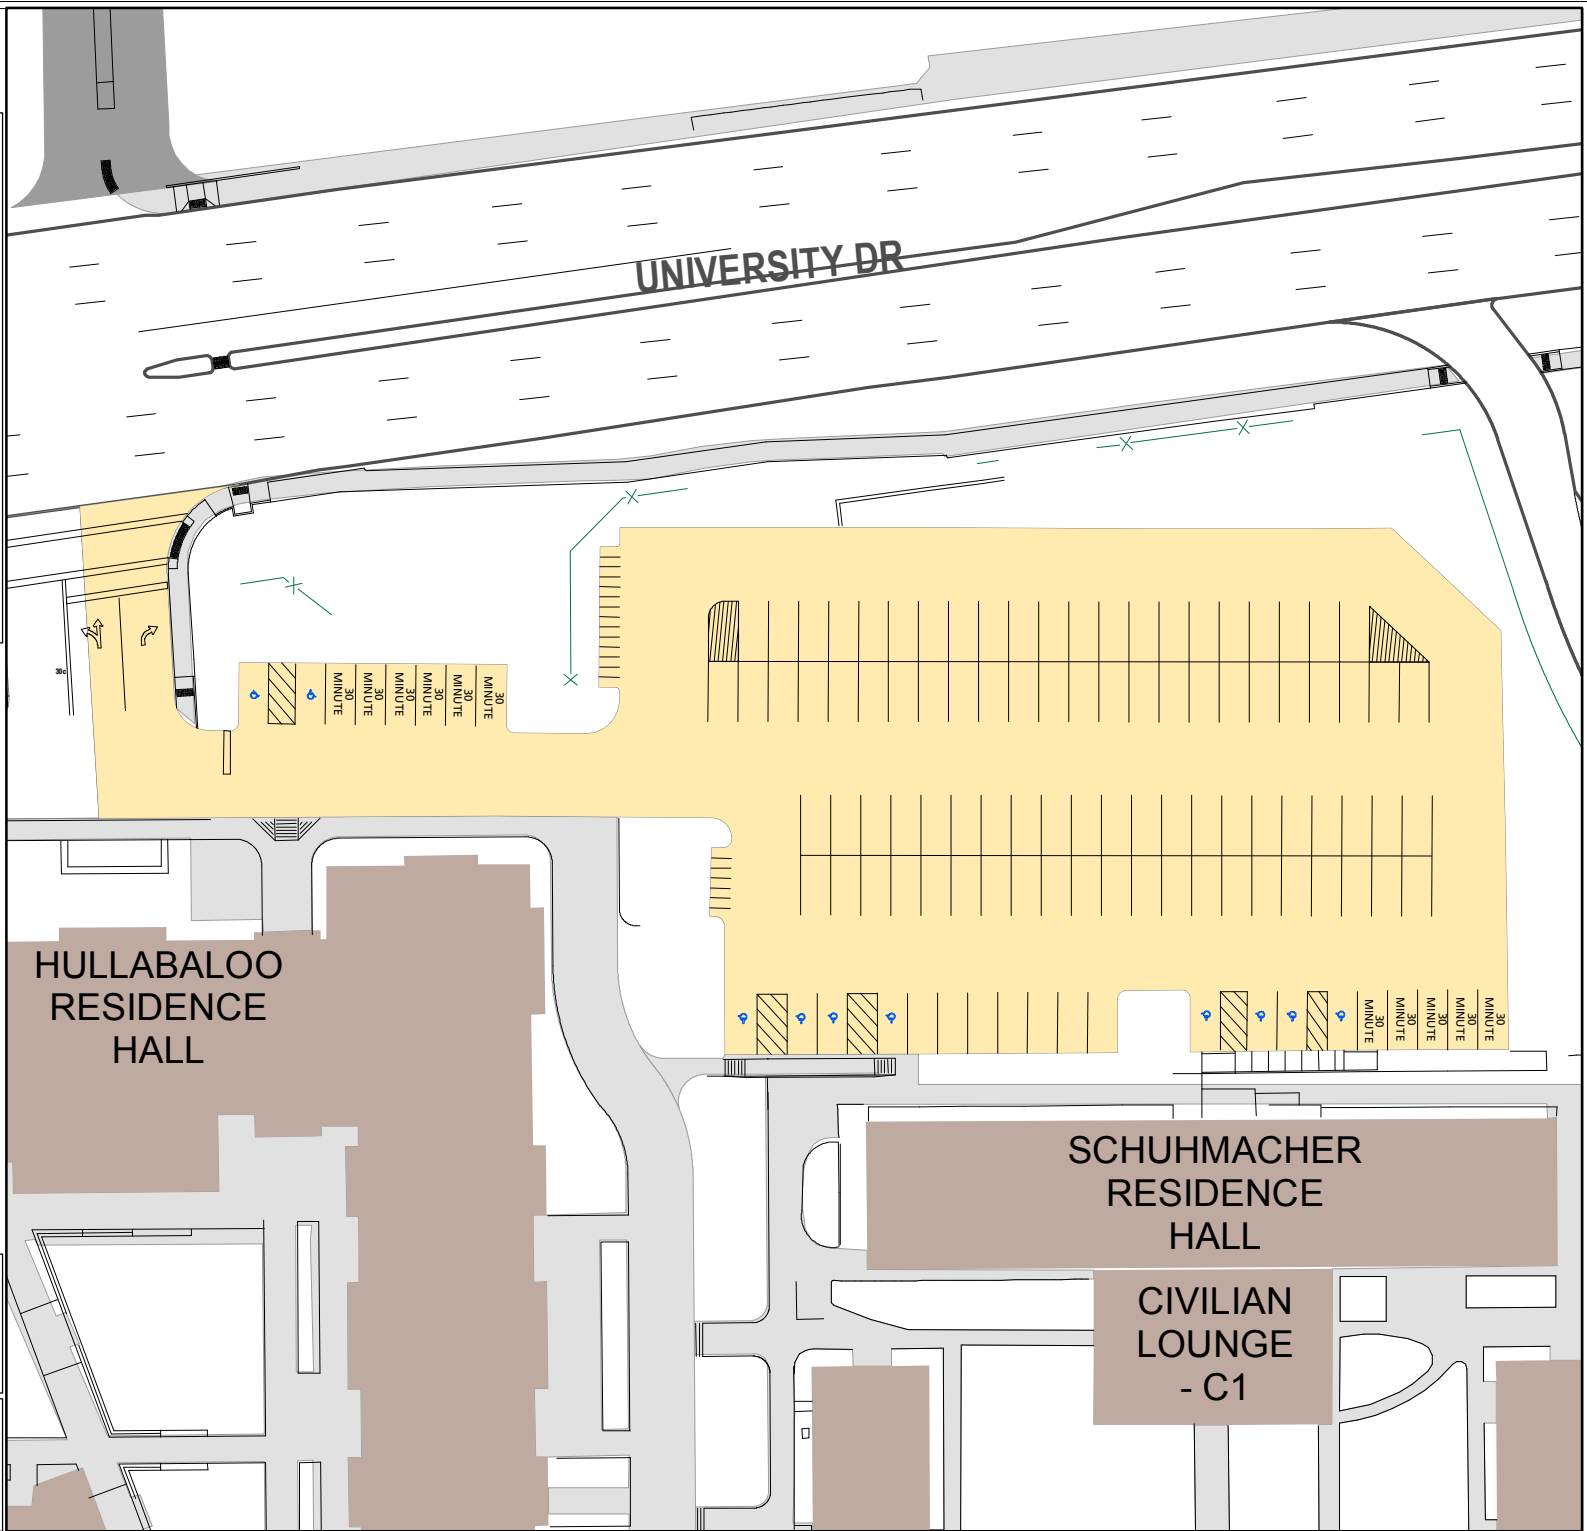

Lot 030a

Parking Space Count:

Regular:	95
Reserved:	0
DVS:	0
Visitor:	0
Accessible:	9
Visitor Accessible:	0
Timed:	11
Service:	0
U.B.:	0
Motorcycle:	21
Loading:	0
Other:	0
RV:	0

Total: 136

Lost to (Currently Under) Construction: 0

HULLABALOO
RESIDENCE
HALL

SCHUHMACHER
RESIDENCE
HALL

CIVILIAN
LOUNGE
- C1

60 Feet