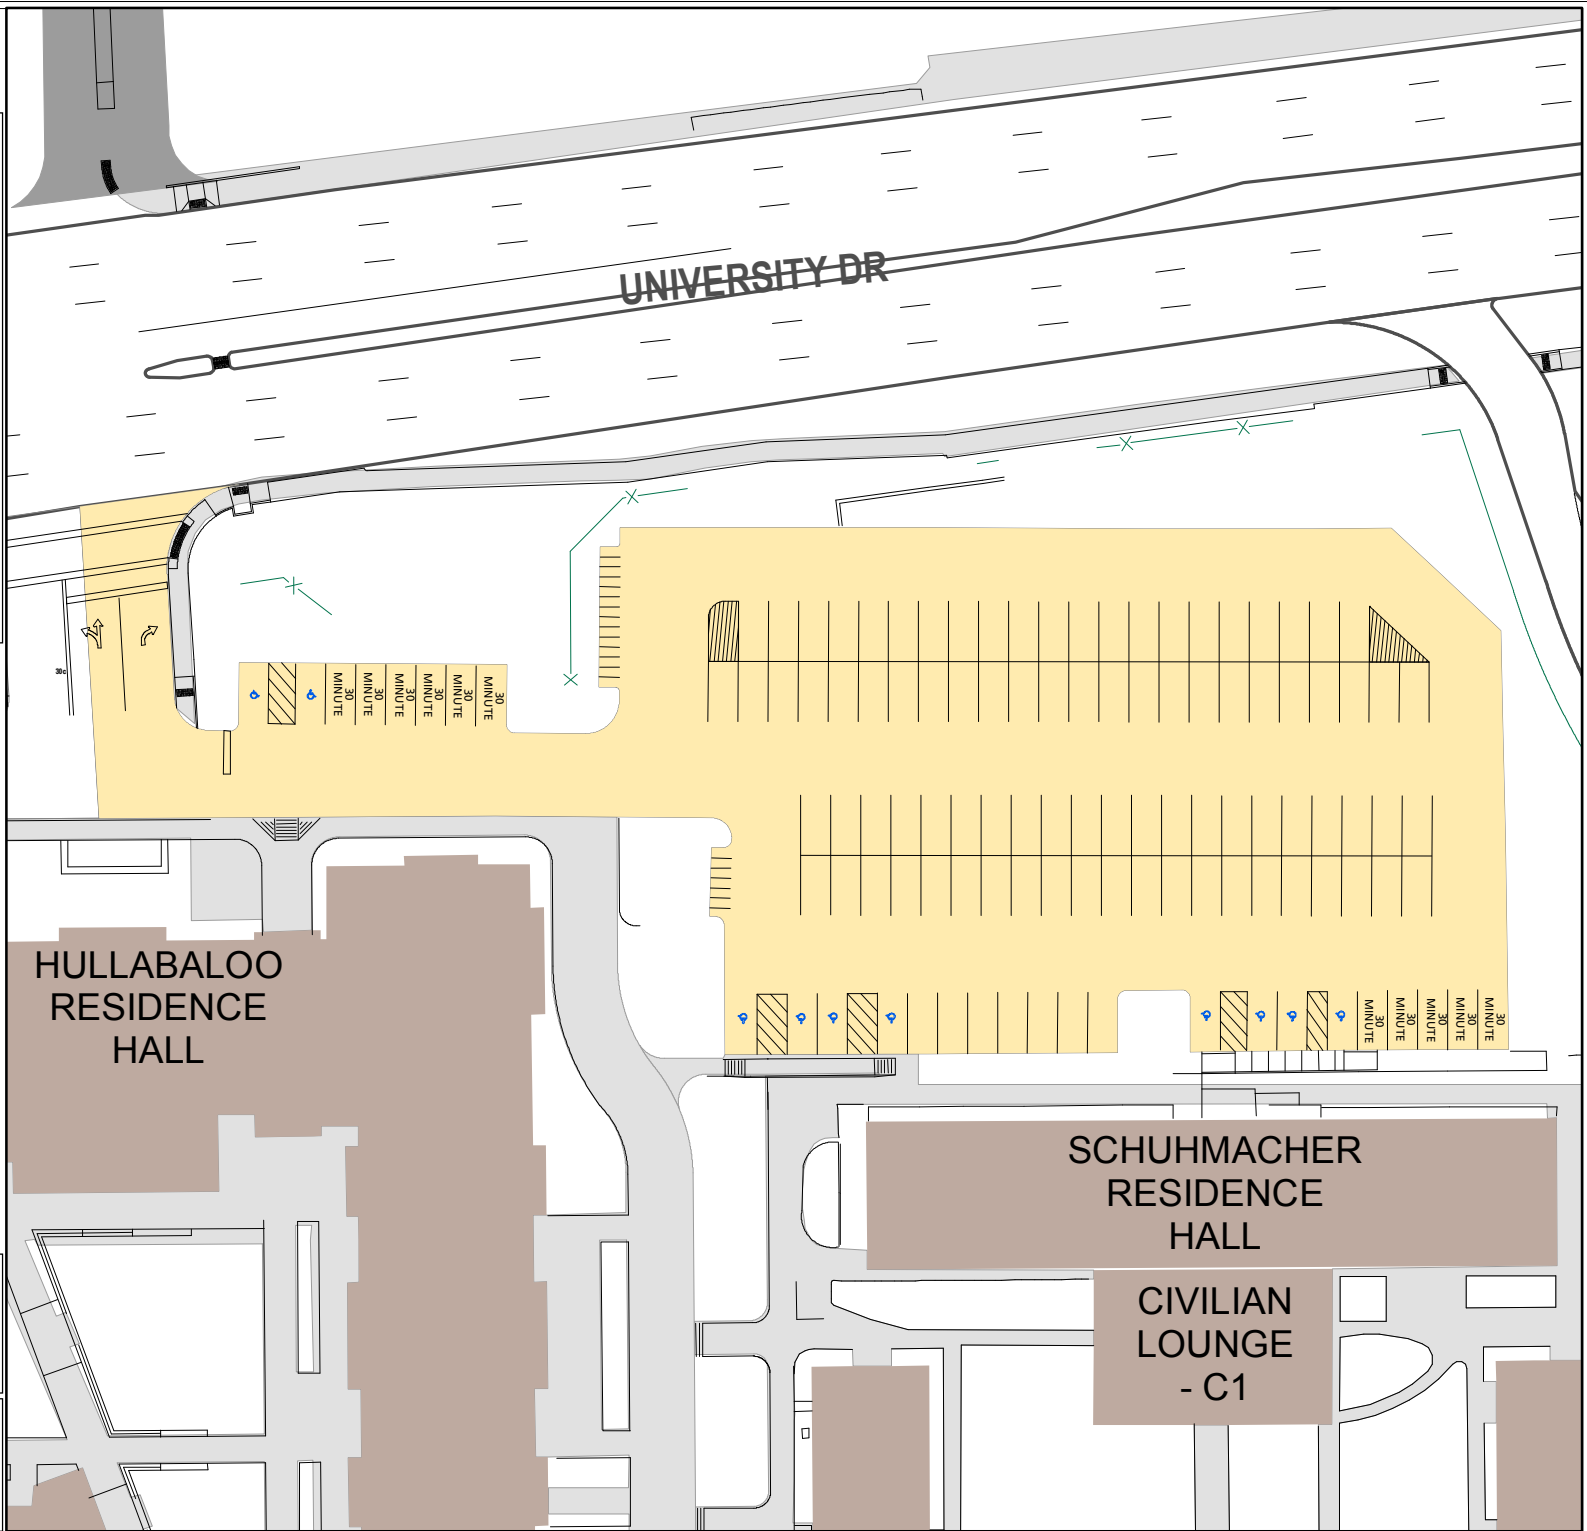

Lot 030a

Parking Space Count:

Regular:	95
Reserved:	0
DVS:	0
Visitor:	0
Accessible:	9
Visitor Accessible:	0
Timed:	11
Service:	0
U.B.:	0
Motorcycle:	21
Loading:	0
Other:	0
RV:	0

Total: 136

Lost to (Currently Under) Construction: 0

60 Feet