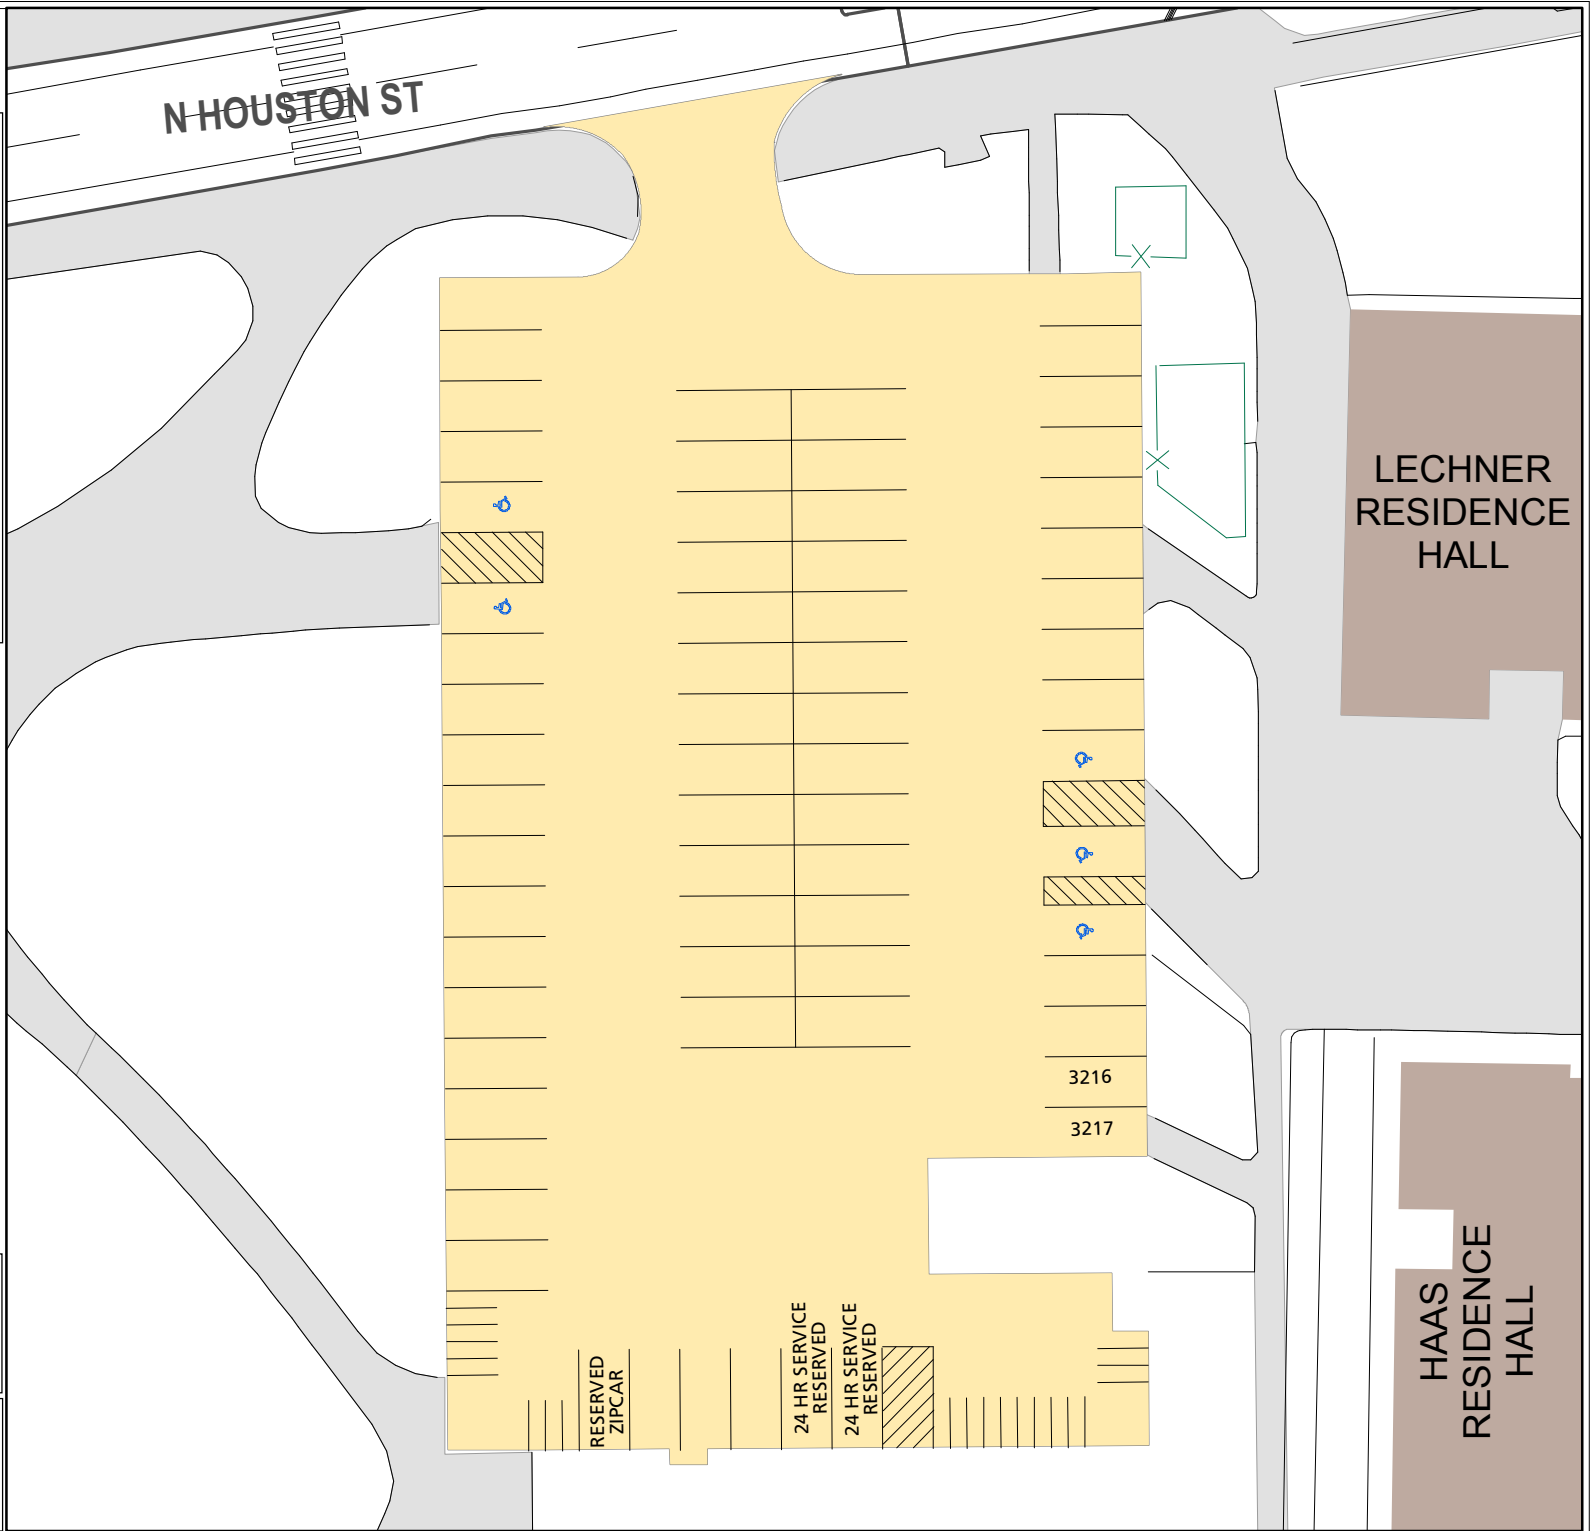

Lot 032

Parking Space Count:

Regular:	56
Reserved:	2
DVS:	2
Visitor:	0
Accessible:	5
Visitor Accessible:	0
Timed:	0
Service:	2
U.B.:	0
Motorcycle:	20
Loading:	0
Other:	0
RV:	0

Total: 87

Lost to (Currently Under) Construction: 0

30 Feet