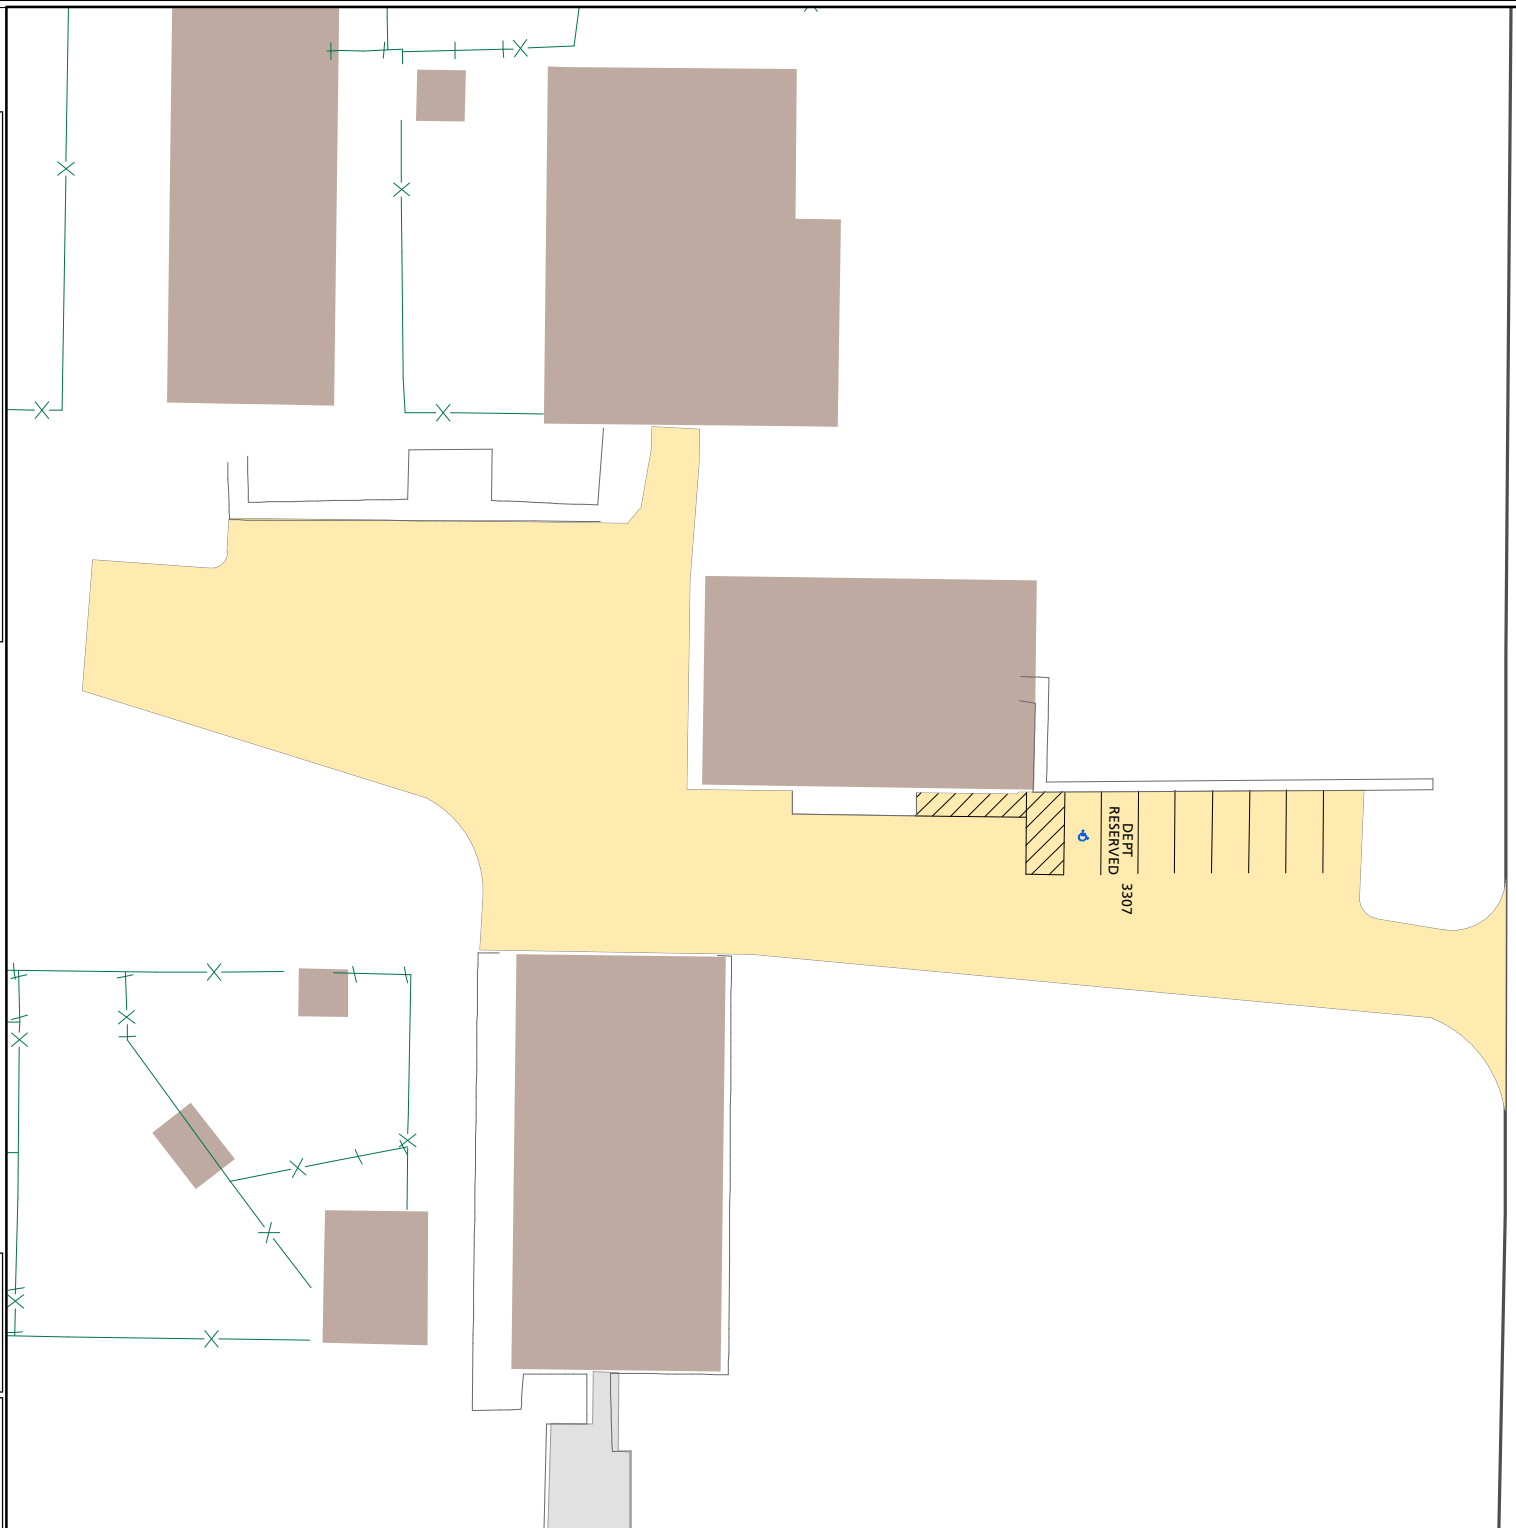

Lot 033

Parking Space Count:

Regular:	7
Reserved:	0
DVS:	0
Visitor:	0
Accessible:	1
Visitor Accessible:	0
Timed:	0
Service:	0
U.B.:	0
Motorcycle:	0
Loading:	0
Other:	0
RV:	0

Total: 8

Lost to (Currently Under)
Construction: 0

50 Feet