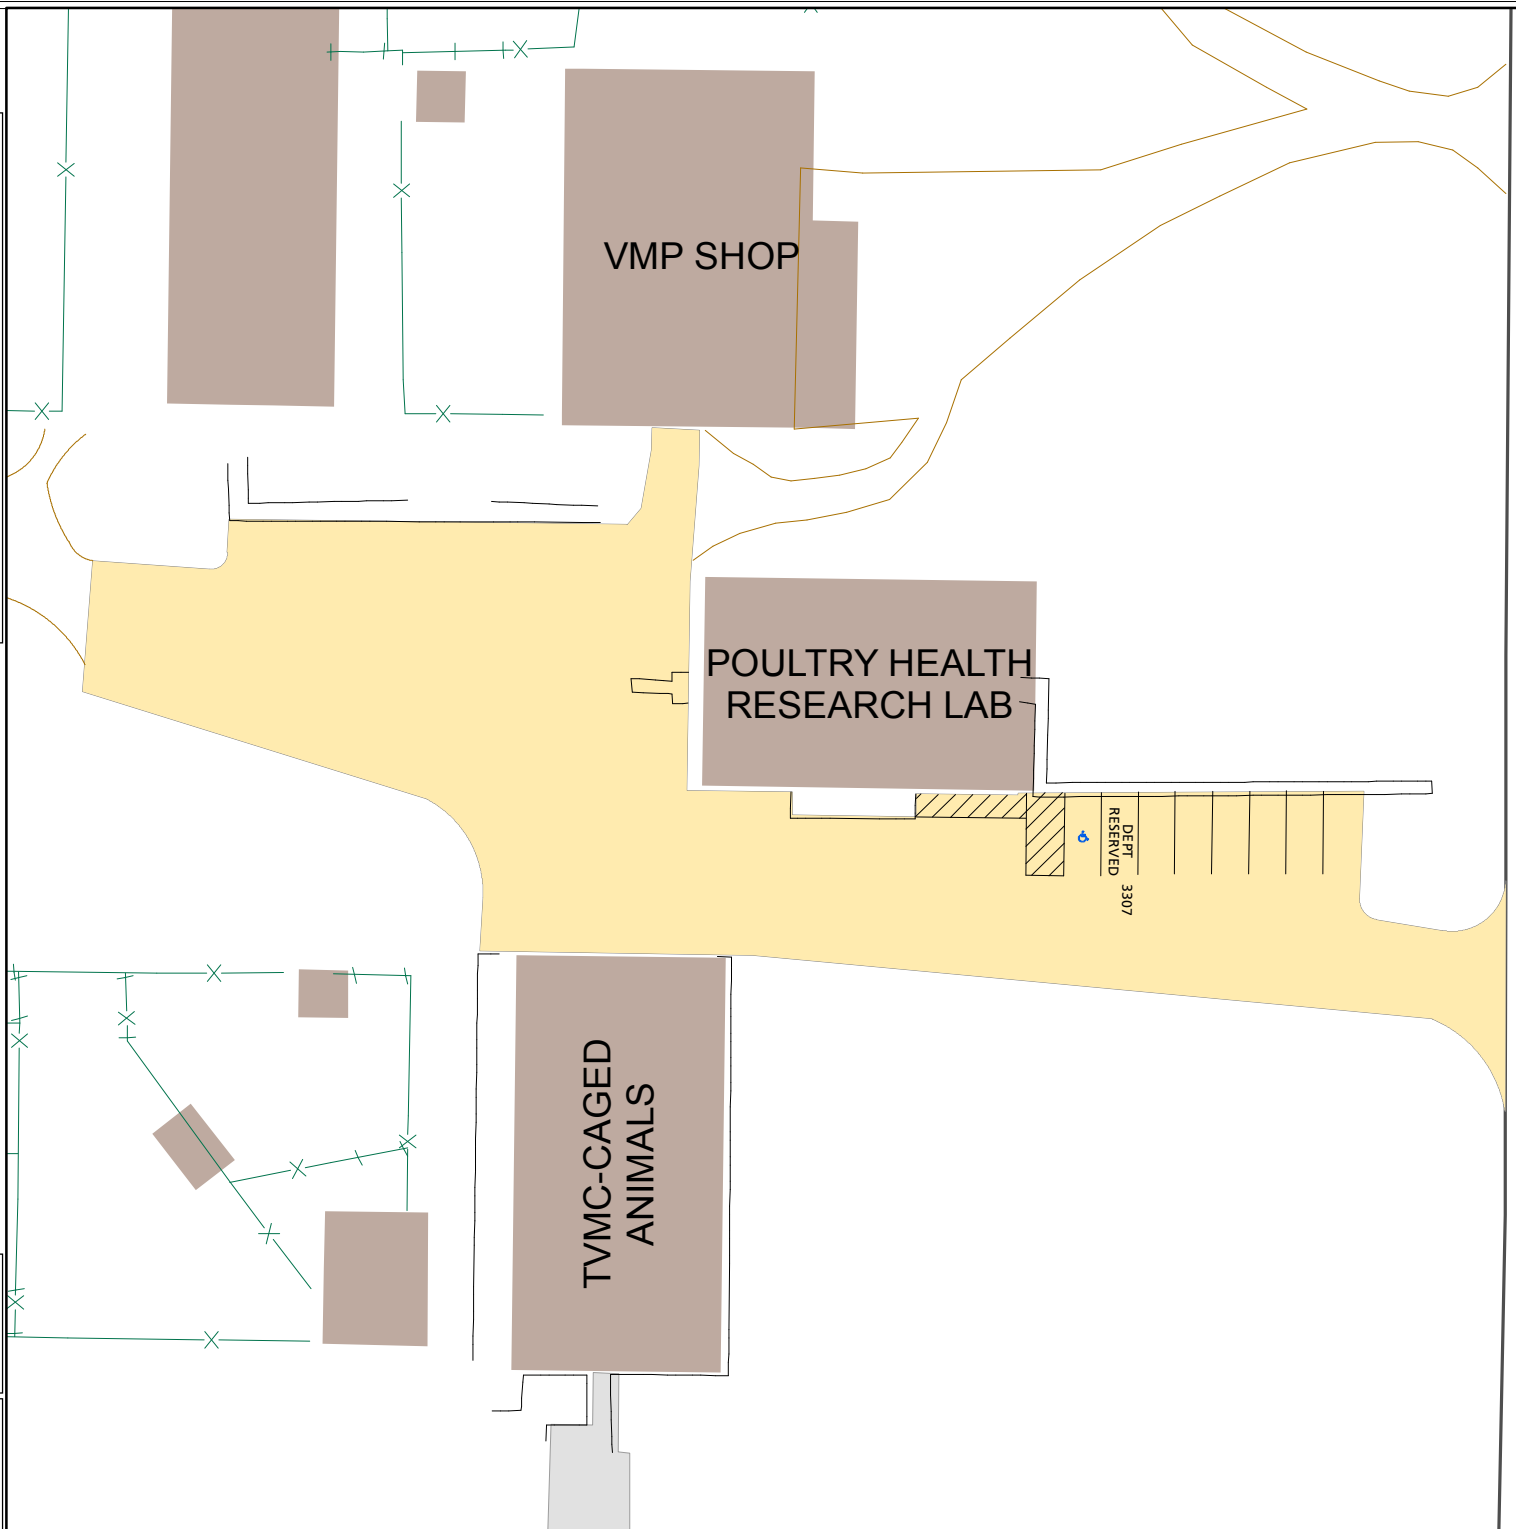

# Lot 033

## Parking Space Count:

|                     |   |
|---------------------|---|
| Regular:            | 7 |
| Reserved:           | 0 |
| DVS:                | 0 |
| Visitor:            | 0 |
| Accessible:         | 1 |
| Visitor Accessible: | 0 |
| Timed:              | 0 |
| Service:            | 0 |
| U.B.:               | 0 |
| Motorcycle:         | 0 |
| Loading:            | 0 |
| Other:              | 0 |
| RV:                 | 0 |

**Total: 8**

Lost to (Currently Under) Construction: 0

TURK RD

50 Feet