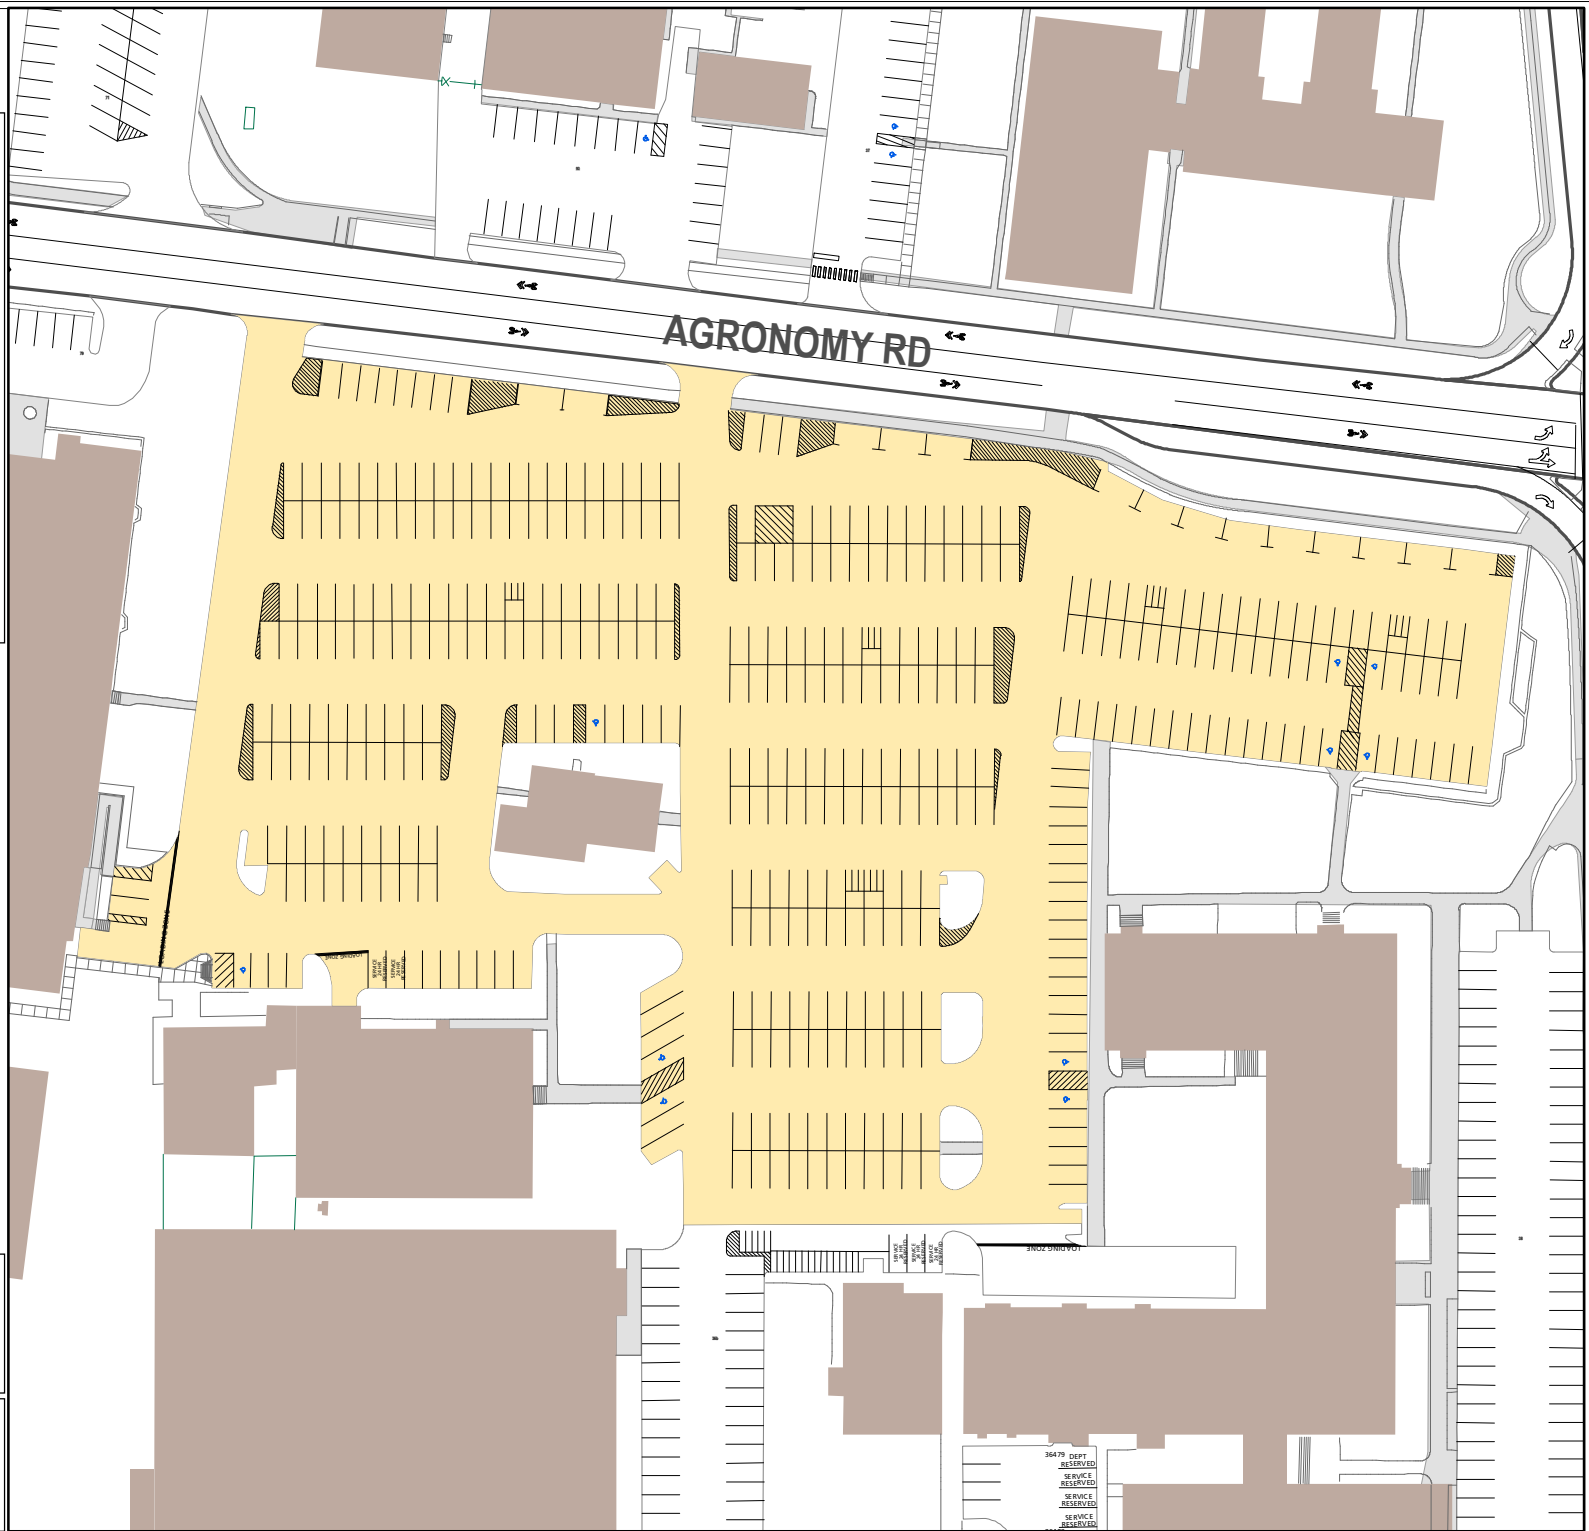

Lot 036a

Parking Space Count:

Regular:	394
Reserved:	0
DVS:	0
Visitor:	0
Accessible:	10
Visitor Accessible:	0
Timed:	0
Service:	2
U.B.:	0
Motorcycle:	18
Loading:	4
Other:	0
RV:	0

Total: 428

Lost to (Currently Under)
Construction: 0

100 Feet