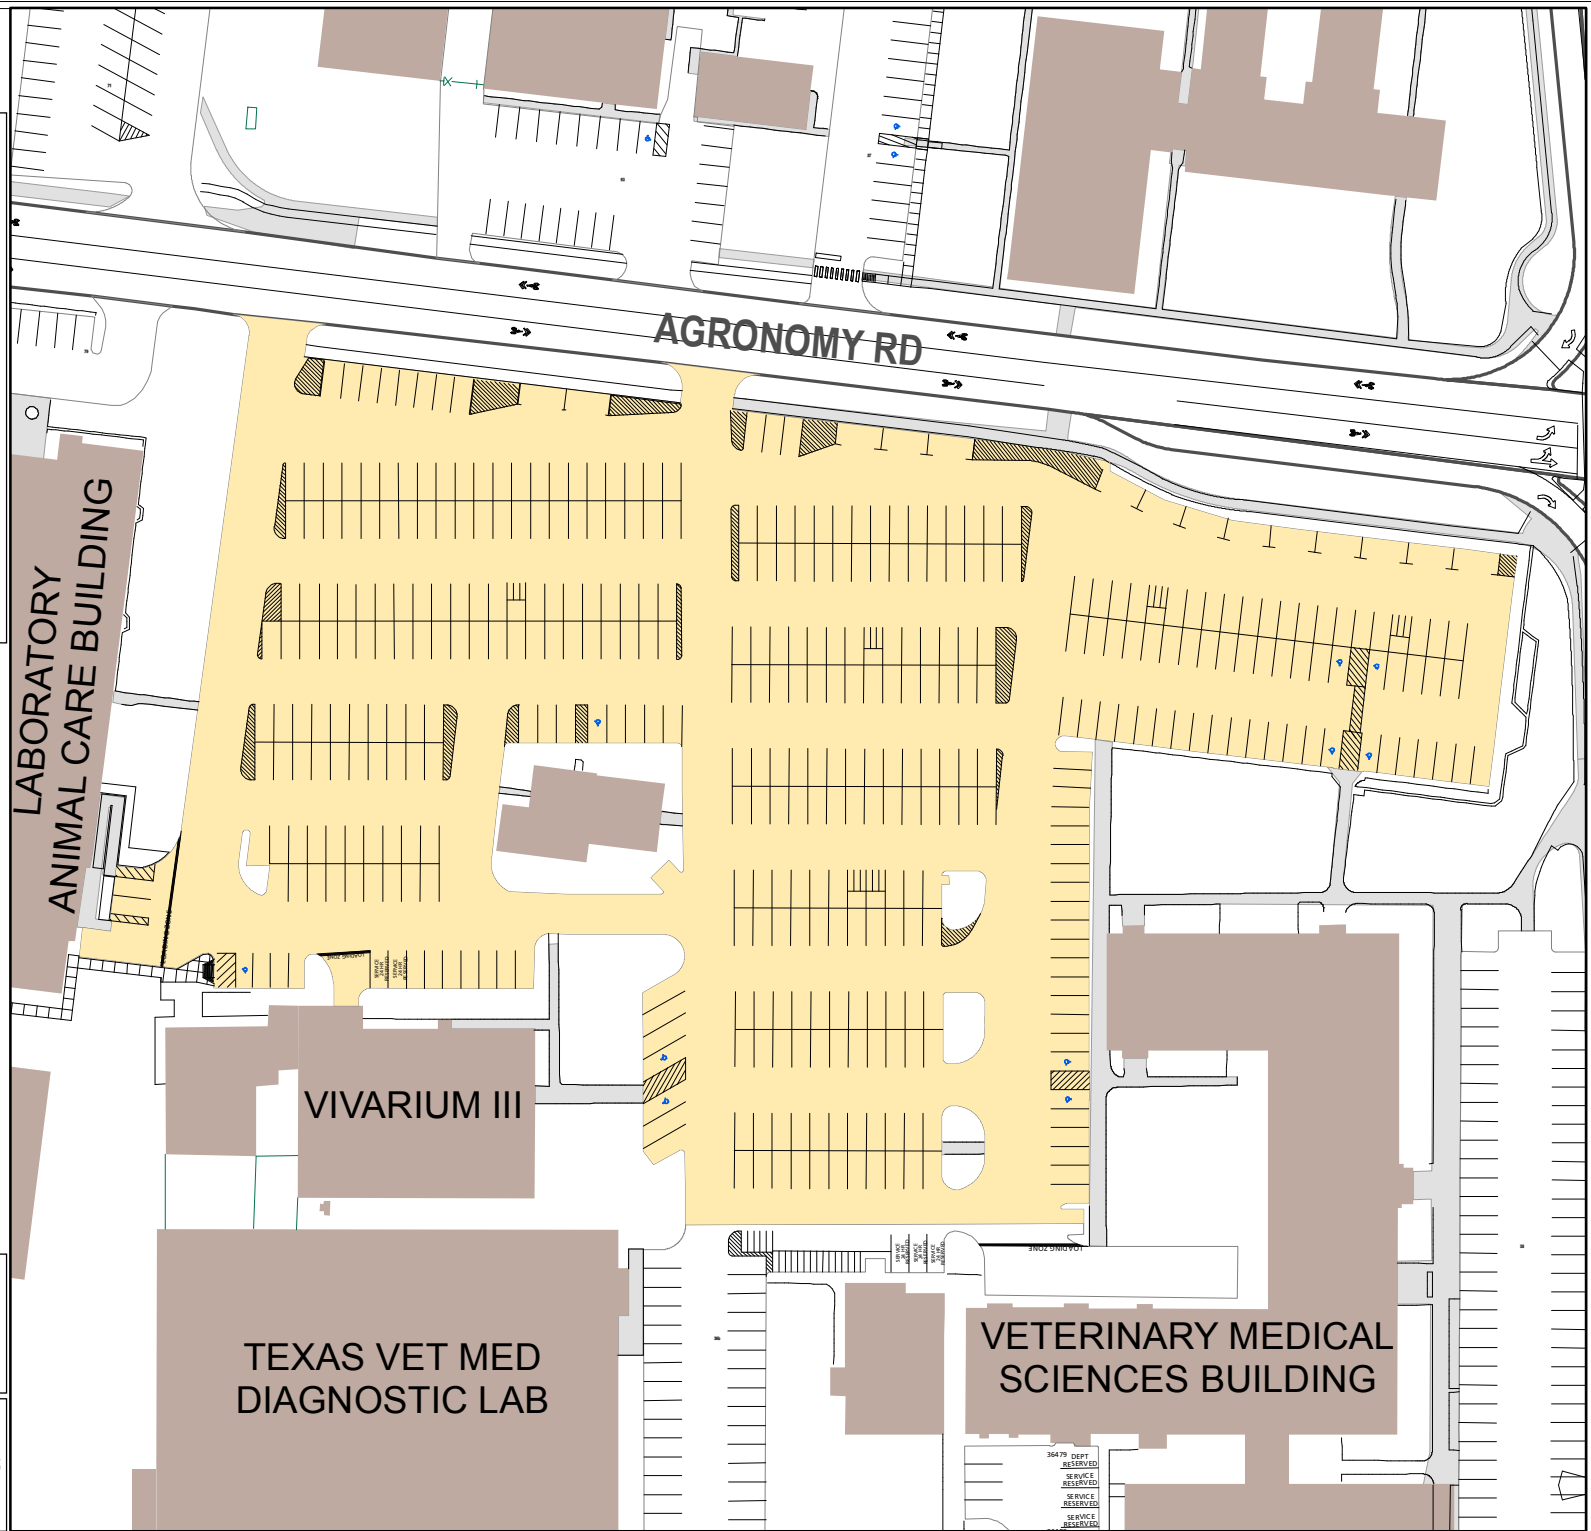

Lot 036a

Parking Space Count:

Regular:	396
Reserved:	0
DVS:	0
Visitor:	0
Accessible:	10
Visitor Accessible:	0
Timed:	0
Service:	2
U.B.:	0
Motorcycle:	18
Loading:	4
Other:	0
RV:	0

Total: 430

Lost to (Currently Under)
Construction: 0

100 Feet