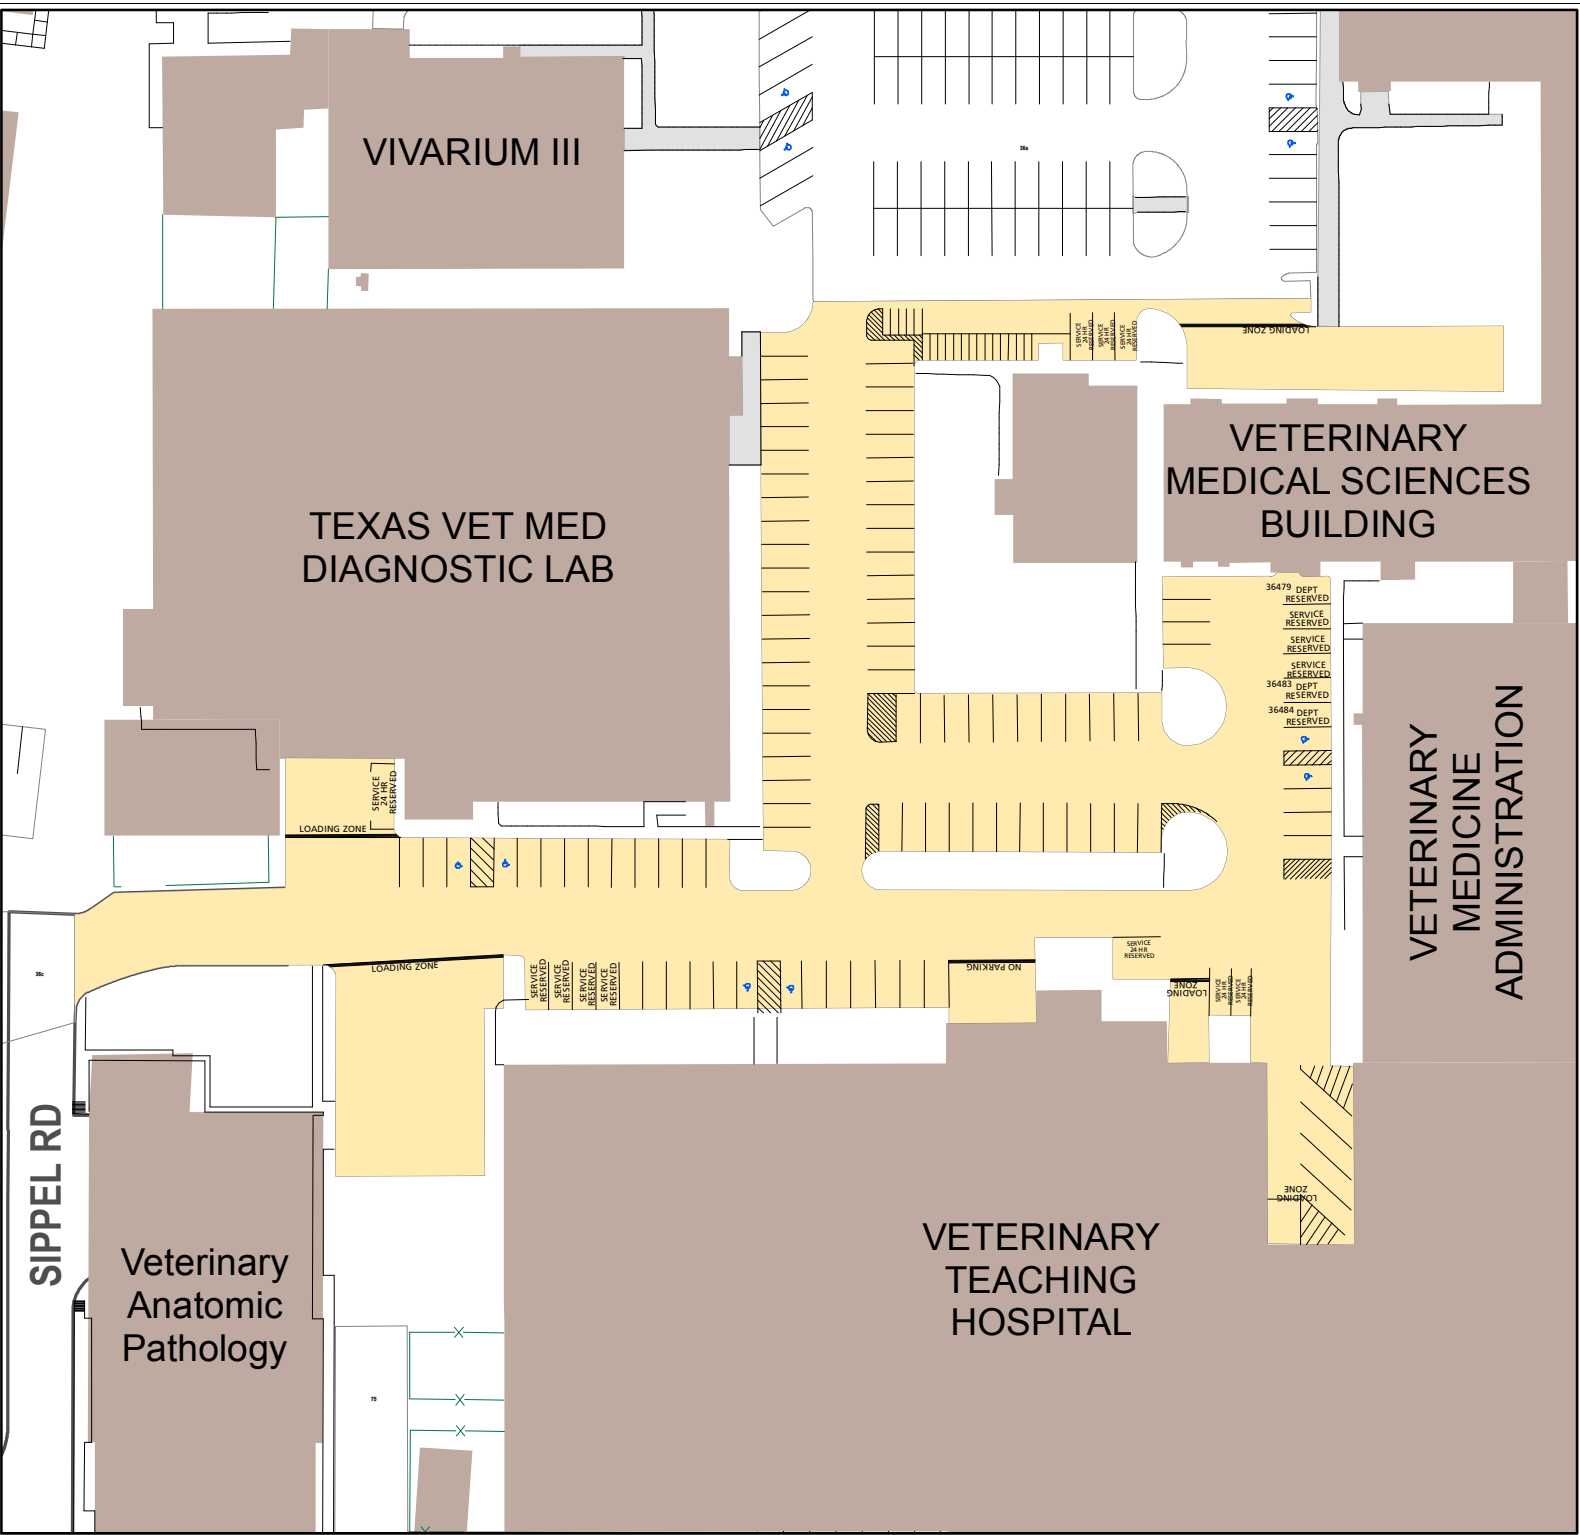

Lot 036b

Parking Space Count:

Regular:	89
Reserved:	0
DVS:	3
Visitor:	0
Accessible:	6
Visitor Accessible:	0
Timed:	0
Service:	13
U.B.:	0
Motorcycle:	19
Loading:	7
Other:	4
RV:	0

Total: 141

Lost to (Currently Under) Construction: 0

SIPPELE RD

Veterinary Anatomic Pathology

TEXAS VET MED DIAGNOSTIC LAB

VIVARIUM III

VETERINARY MEDICAL SCIENCES BUILDING

VETERINARY MEDICINE ADMINISTRATION

VETERINARY TEACHING HOSPITAL

80 Feet