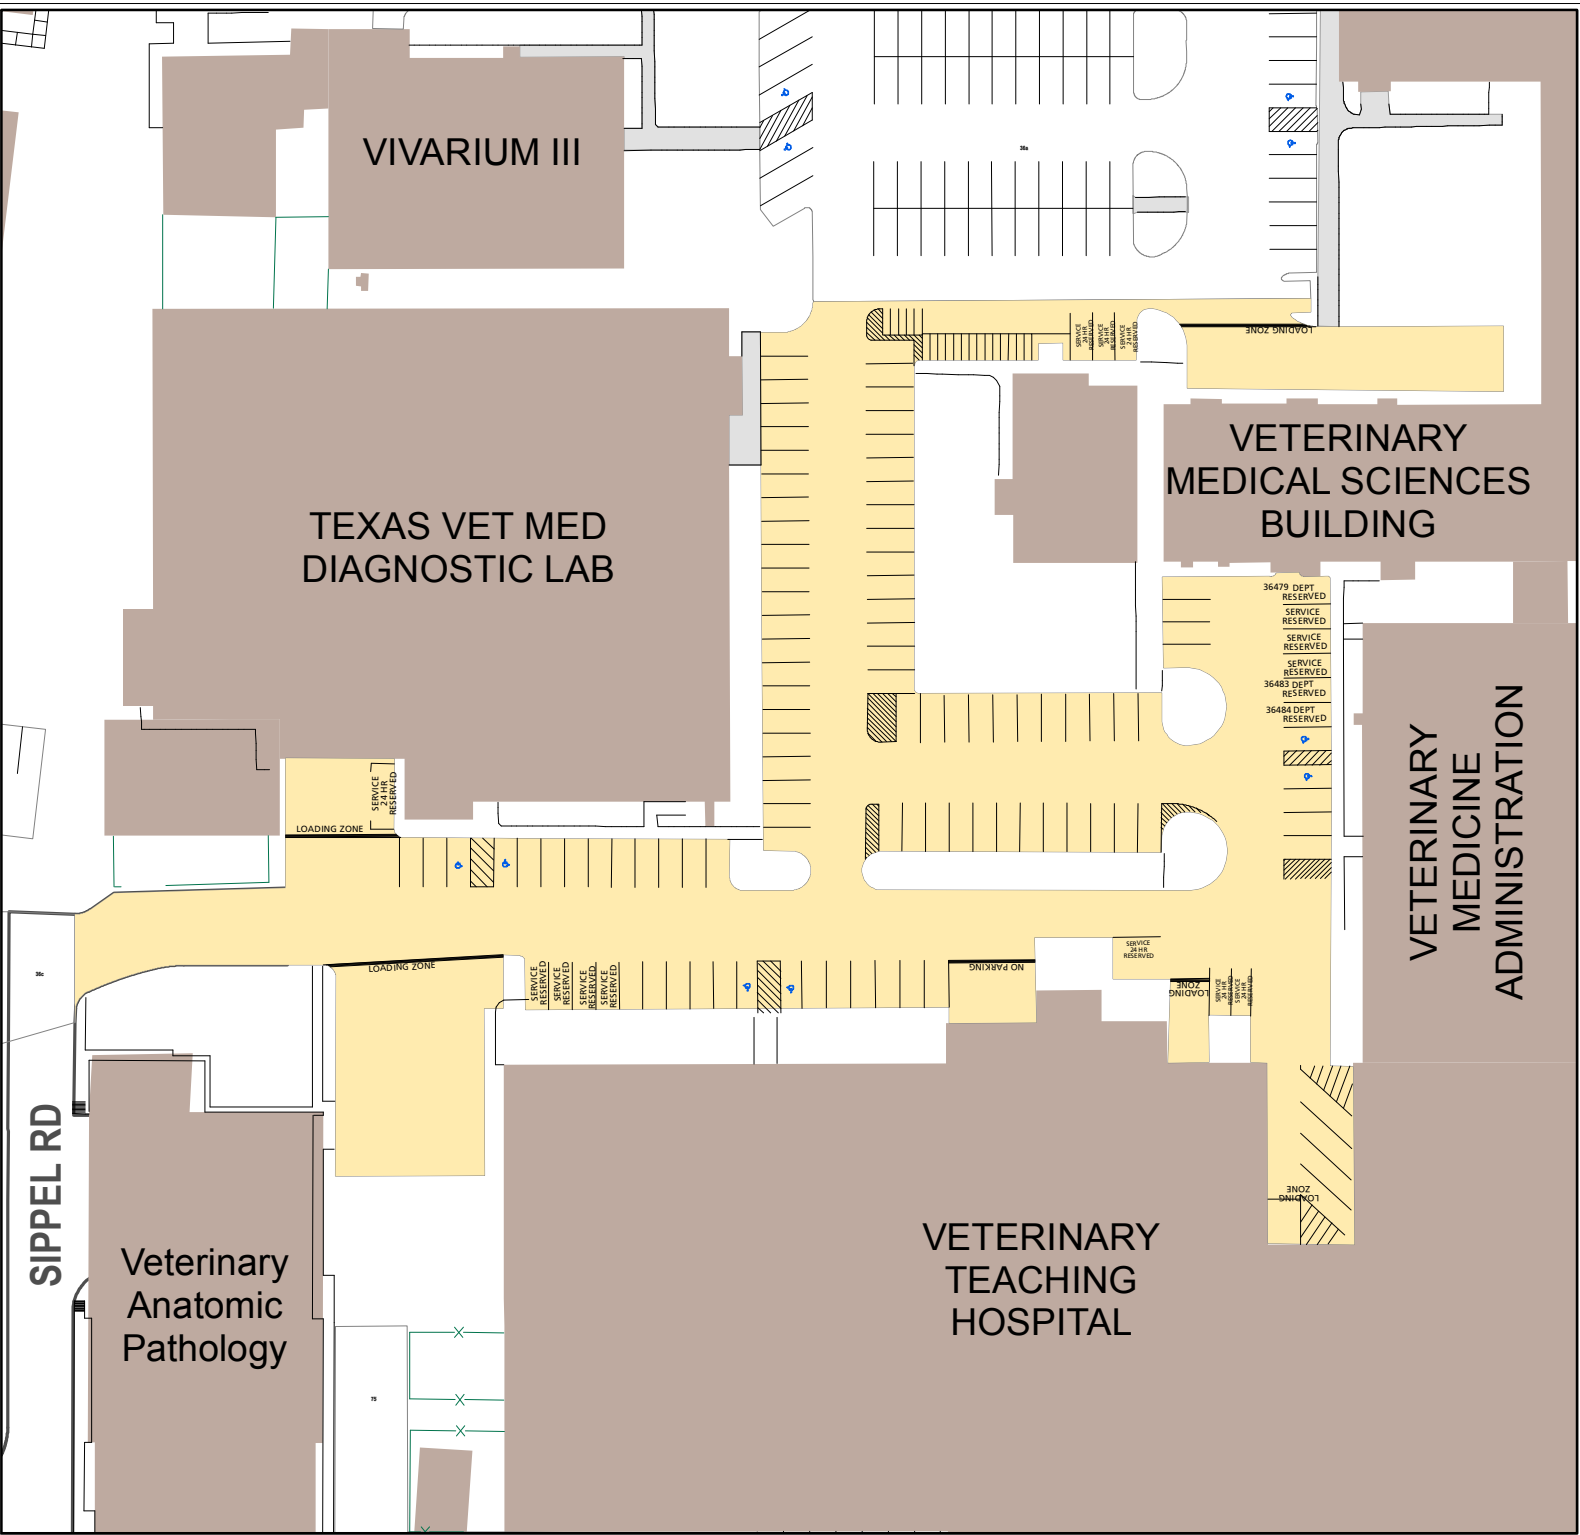

Lot 036b

Parking Space Count:

Regular:	89
Reserved:	0
DVS:	3
Visitor:	0
Accessible:	6
Visitor Accessible:	0
Timed:	0
Service:	13
U.B.:	0
Motorcycle:	19
Loading:	7
Other:	4
RV:	0

Total: 141

Lost to (Currently Under) Construction: 0

SIPPEL RD

Veterinary Anatomic Pathology

TEXAS VET MED DIAGNOSTIC LAB

VIVARIUM III

VETERINARY MEDICAL SCIENCES BUILDING

VETERINARY MEDICINE ADMINISTRATION

VETERINARY TEACHING HOSPITAL

80 Feet