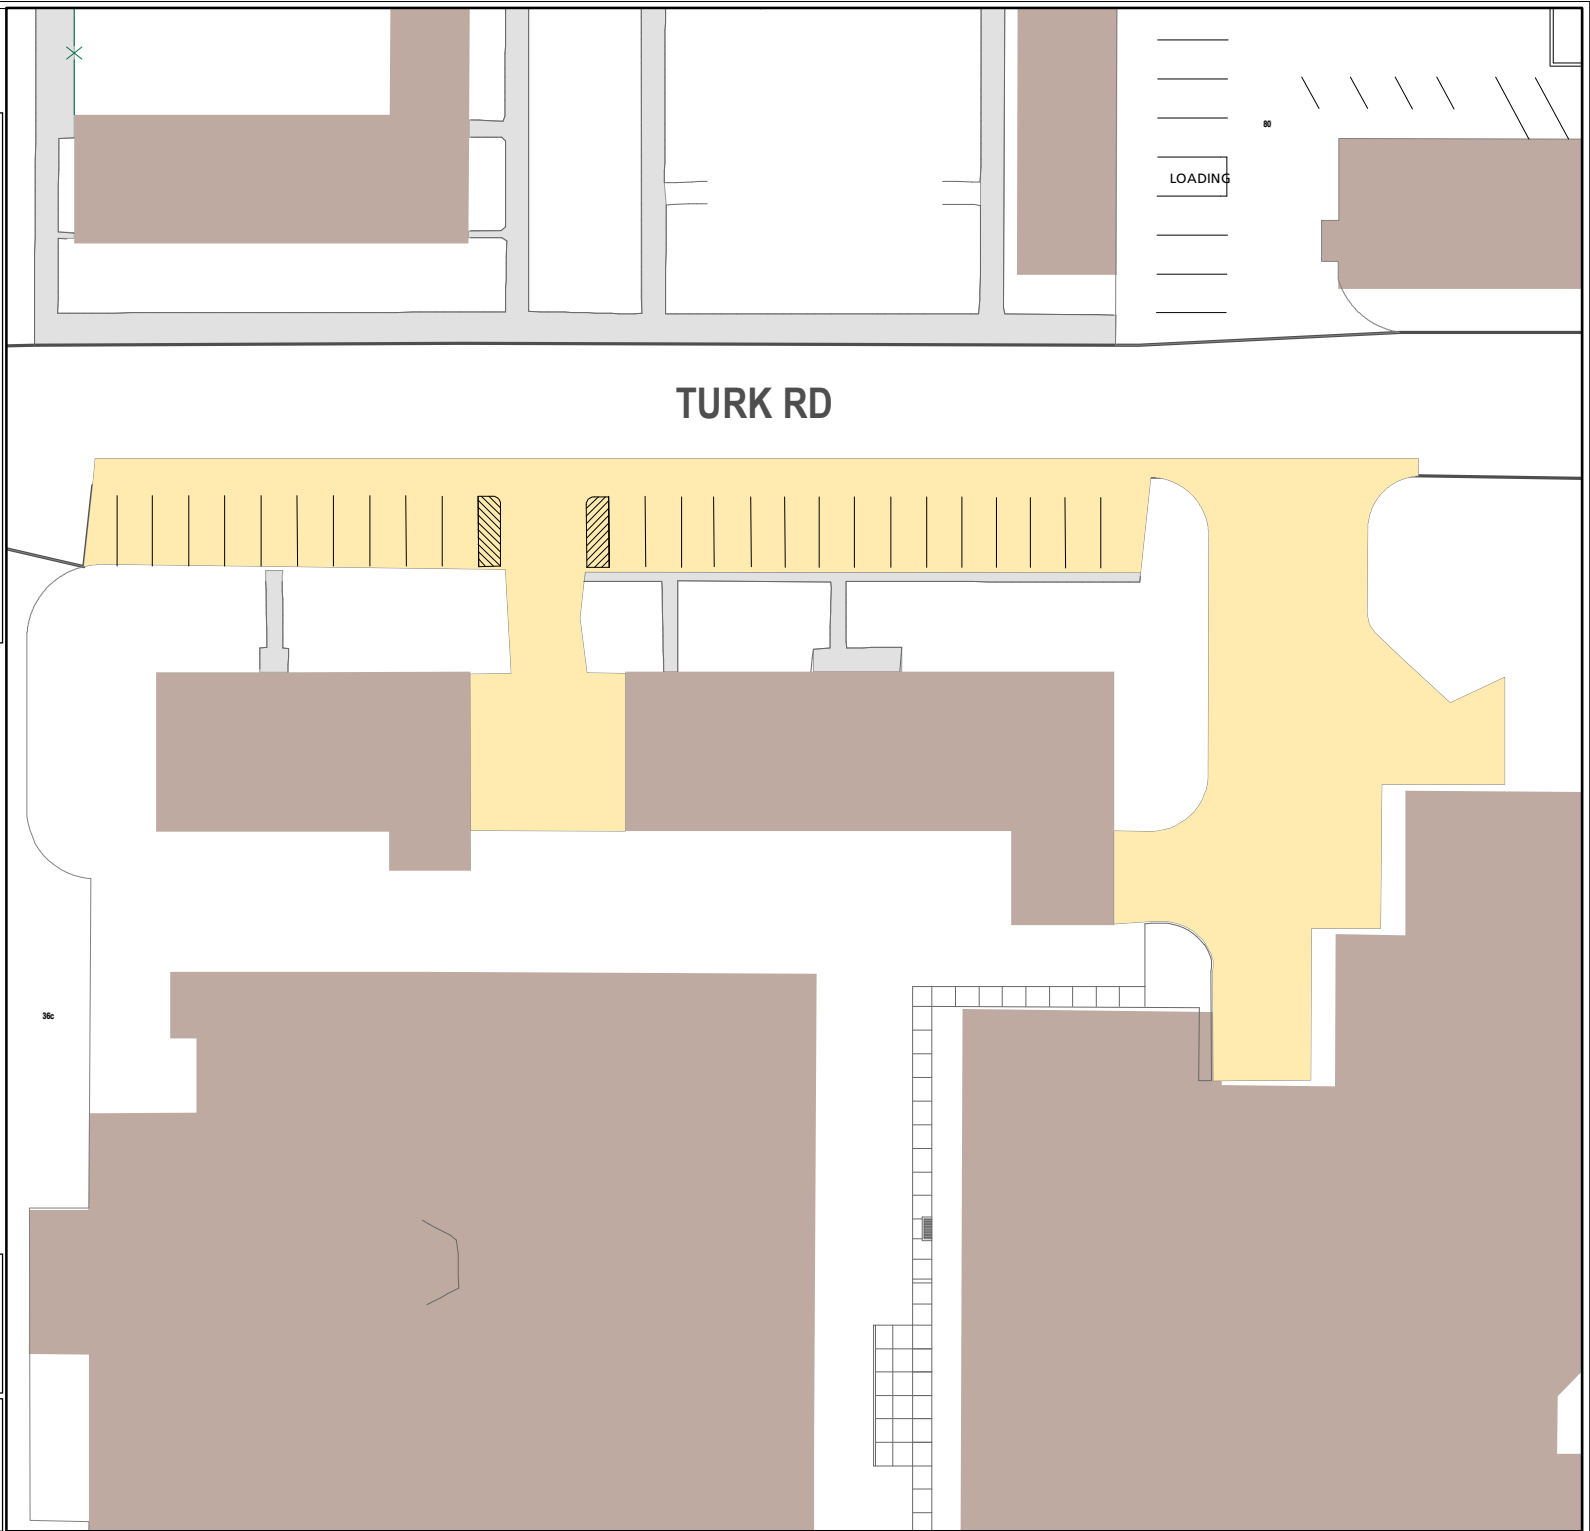

Lot 036d

Parking Space Count:

Regular:	25
Reserved:	0
DVS:	0
Visitor:	0
Accessible:	0
Visitor Accessible:	0
Timed:	0
Service:	0
U.B.:	0
Motorcycle:	0
Loading:	3
Other:	0
RV:	0

Total: 28

Lost to (Currently Under) Construction: 0

50 Feet