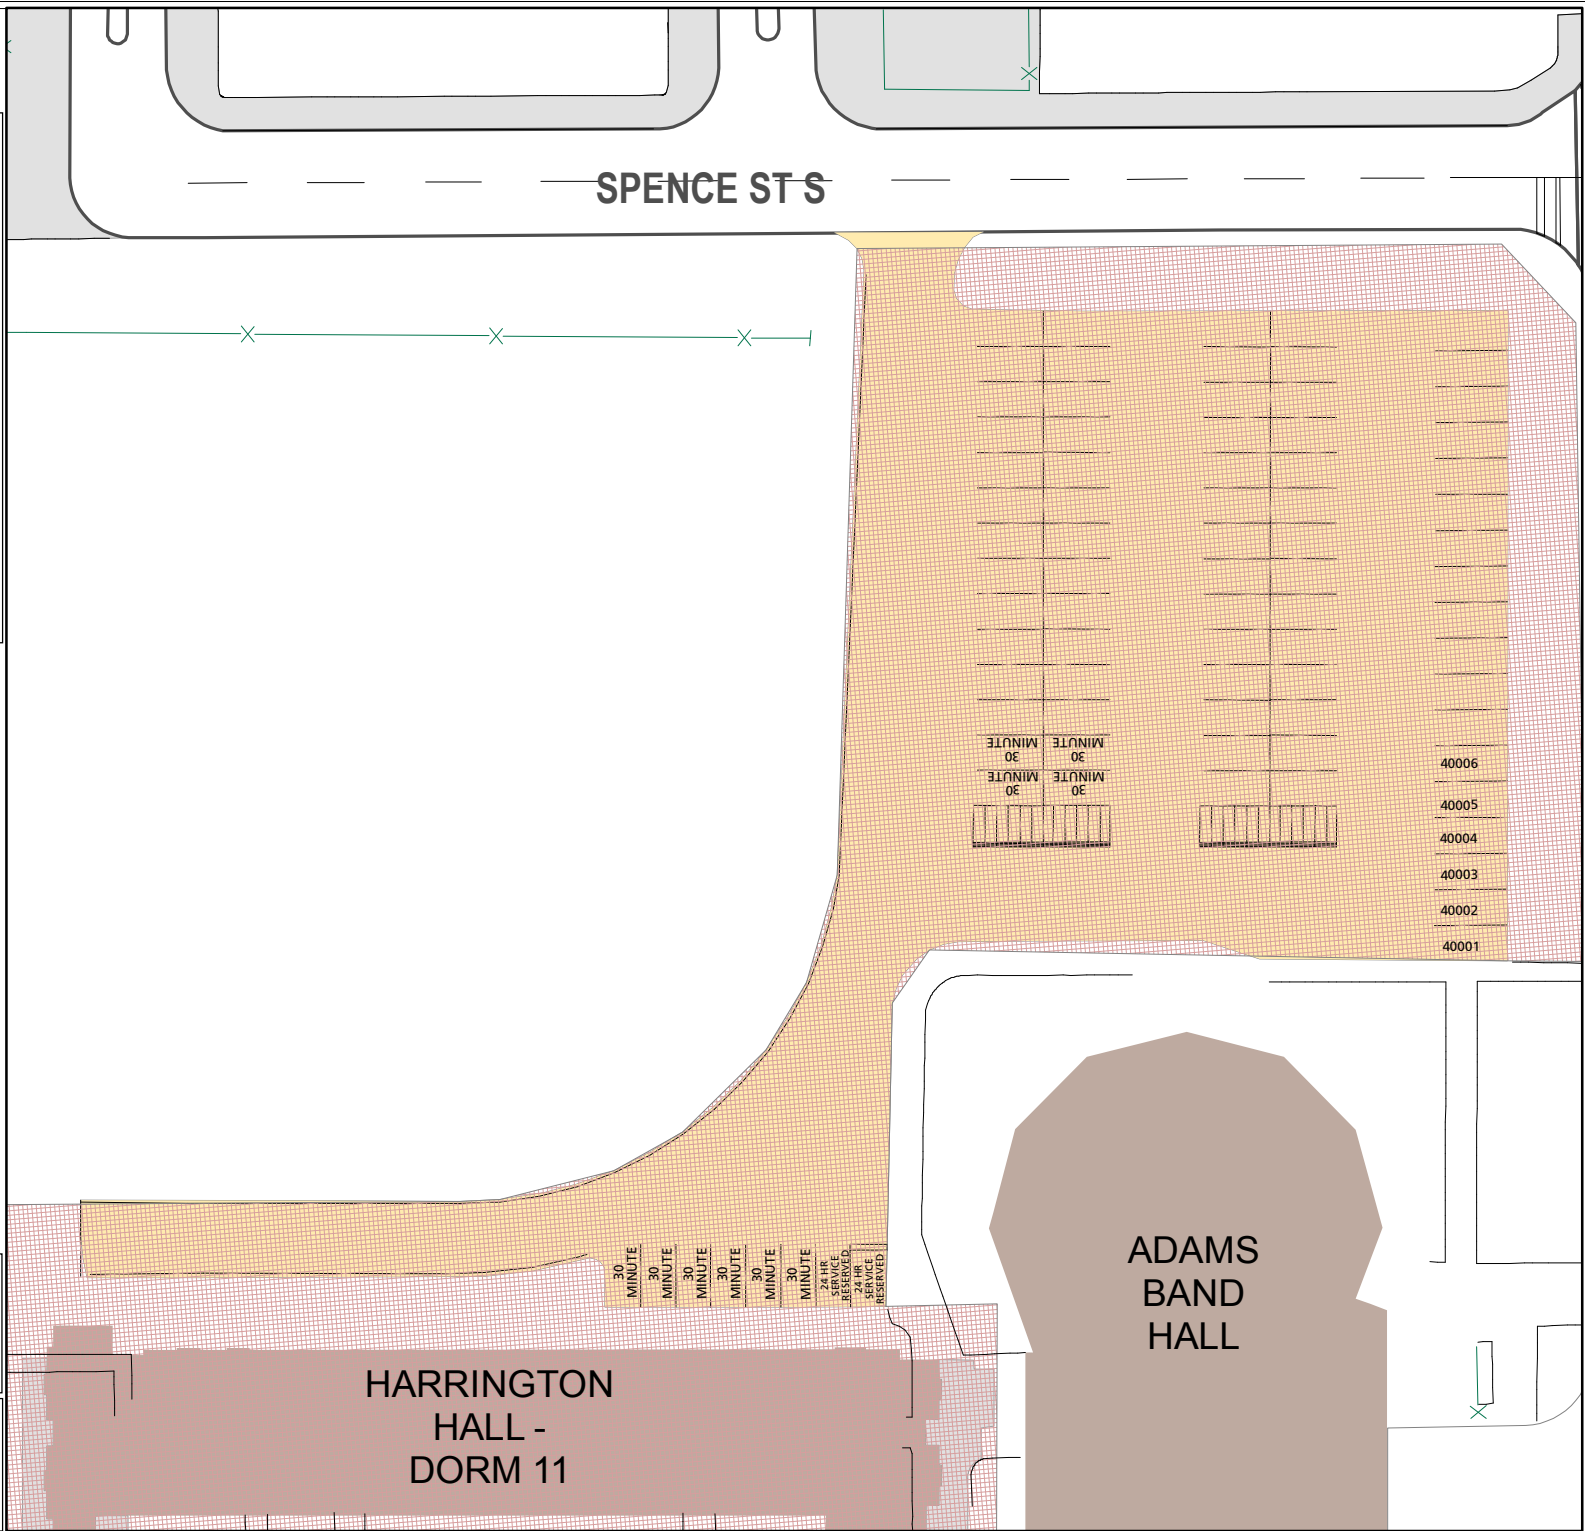

Lot 040a

Parking Space Count:

Regular:	0
Reserved:	0
DVS:	0
Visitor:	0
Accessible:	0
Visitor Accessible:	0
Timed:	0
Service:	0
U.B.:	0
Motorcycle:	0
Loading:	0
Other:	0
RV:	0

Total: 0

Lost to (Currently Under)
Construction: 106

50 Feet