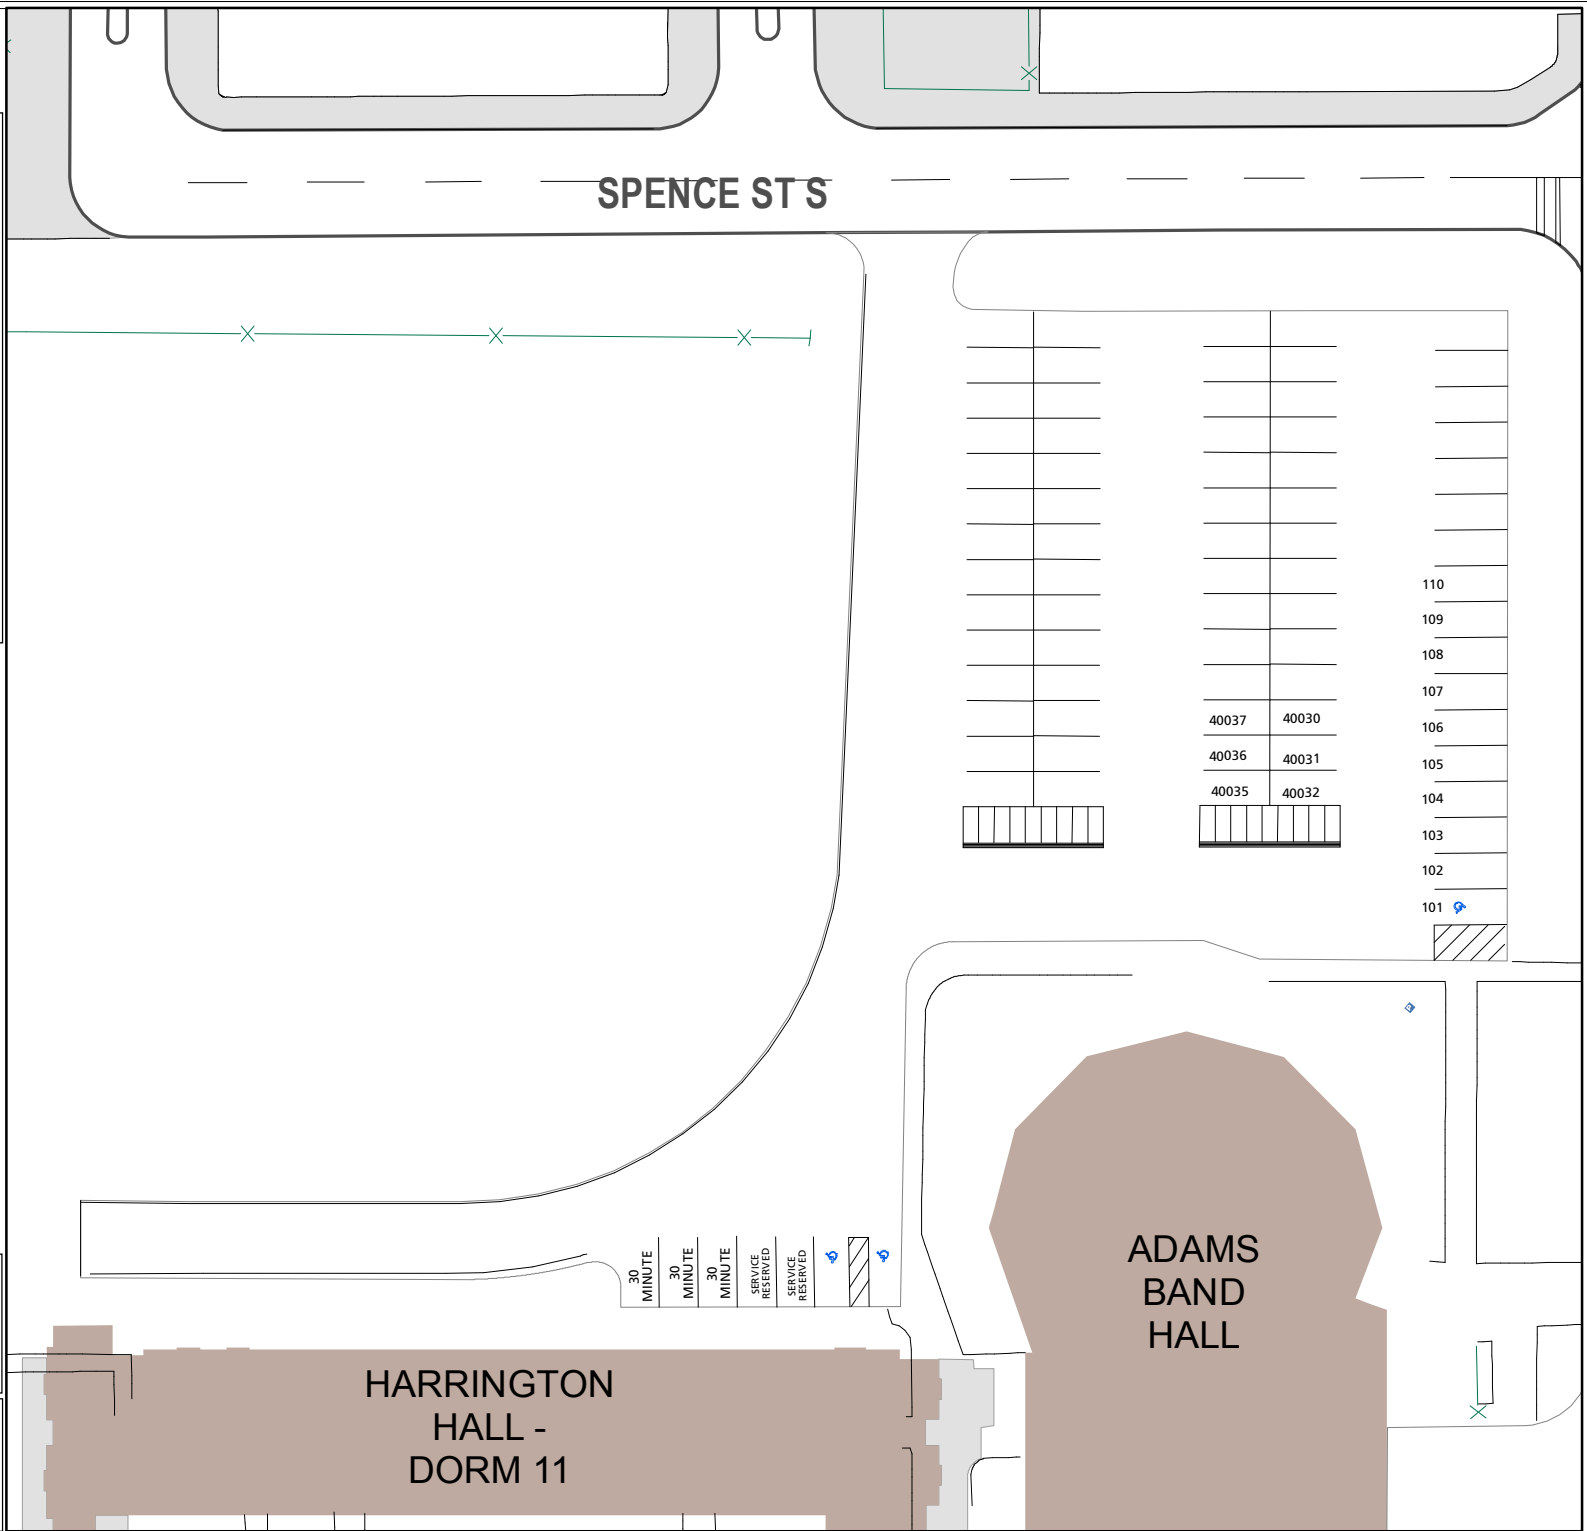

Lot 040a

Parking Space Count:

Regular:	57
Reserved:	6
DVS:	0
Visitor:	9
Accessible:	2
Visitor Accessible:	1
Timed:	3
Service:	2
U.B.:	0
Motorcycle:	18
Loading:	0
Other:	0
RV:	0

Total: 98

Lost to (Currently Under)
Construction: 0

50 Feet