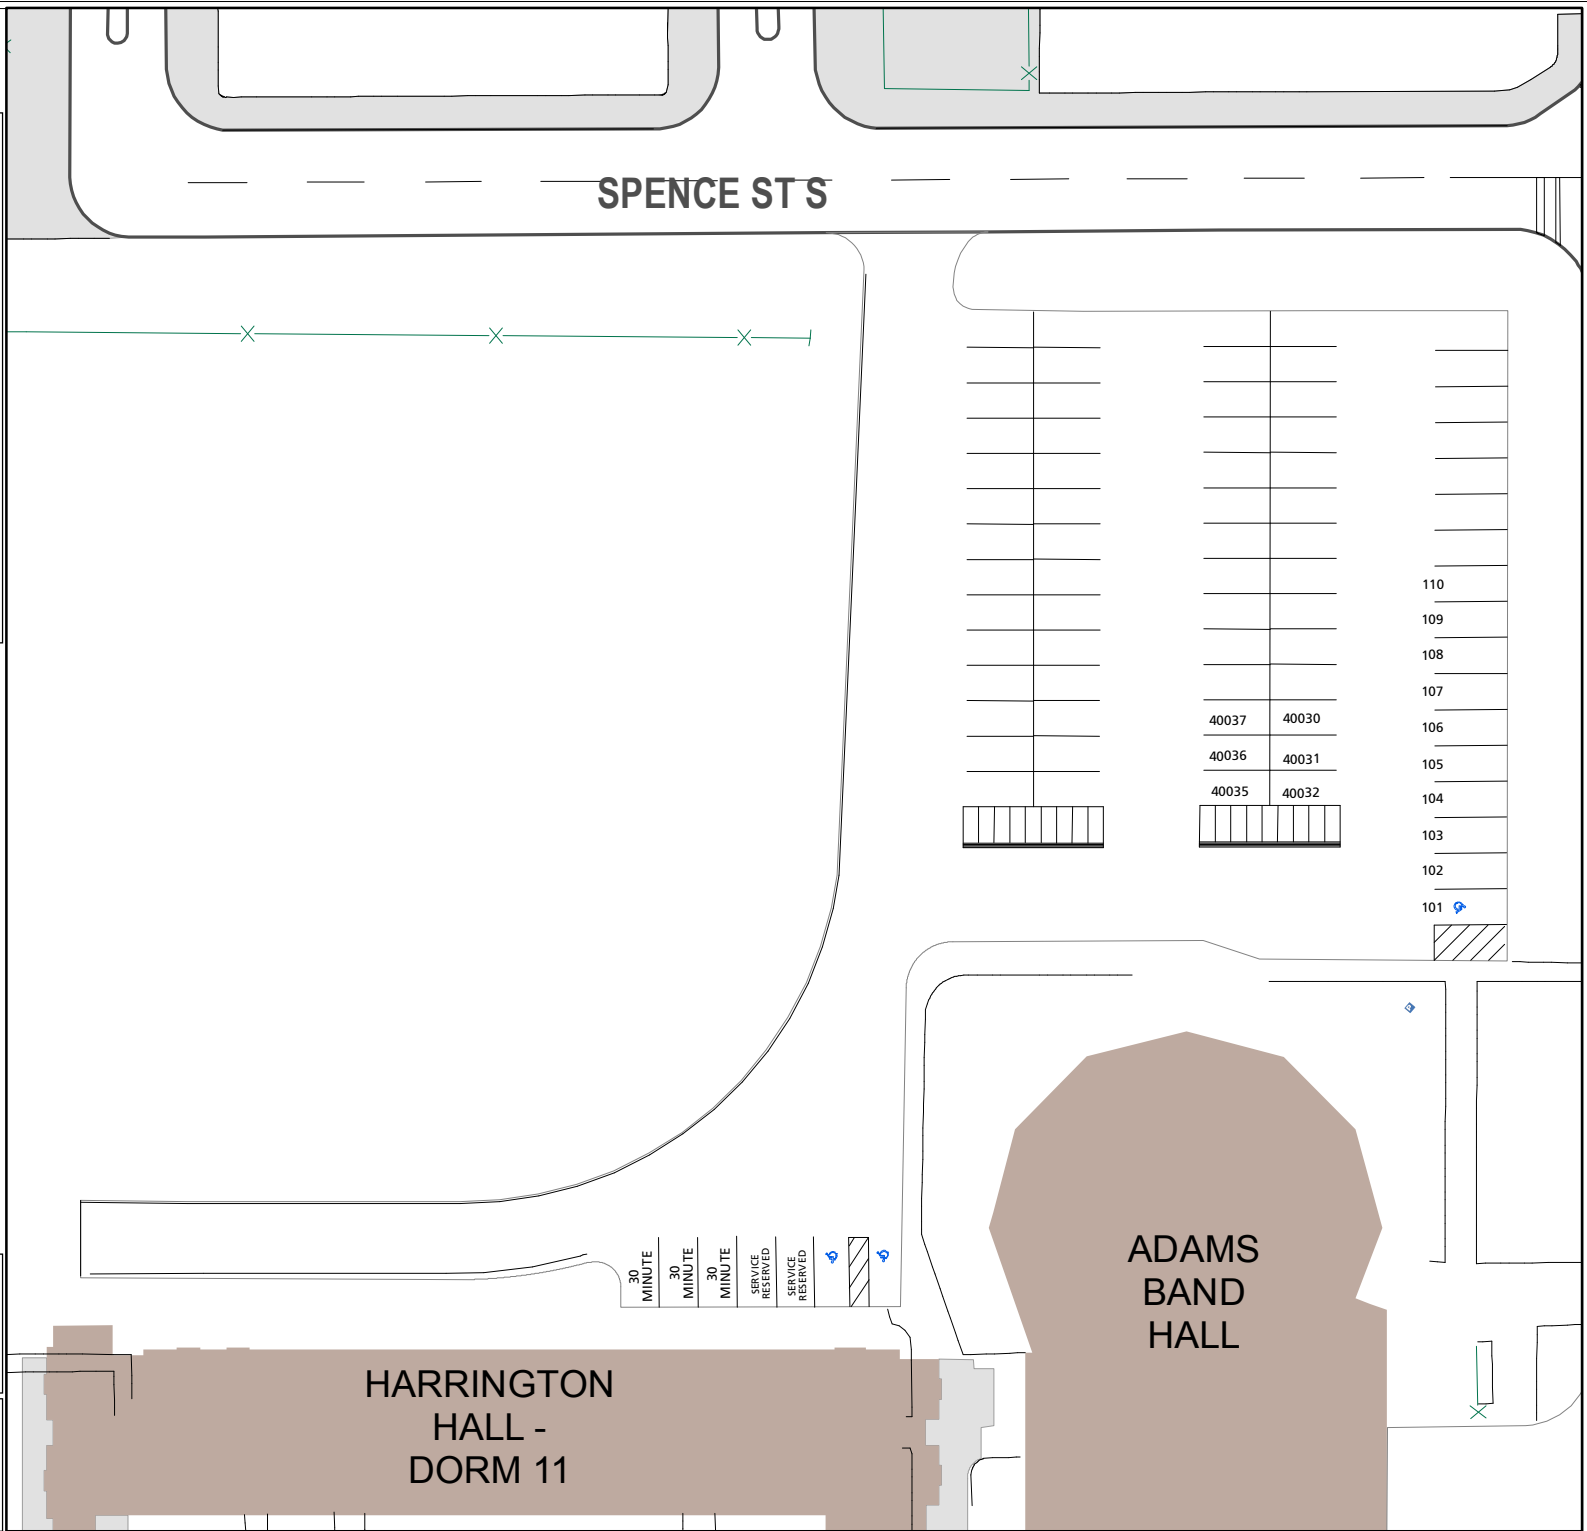

Lot 040a

Parking Space Count:

Regular:	57
Reserved:	6
DVS:	0
Visitor:	9
Accessible:	2
Visitor Accessible:	1
Timed:	3
Service:	2
U.B.:	0
Motorcycle:	18
Loading:	0
Other:	0
RV:	0

Total: 98

Lost to (Currently Under)
Construction: 0

50 Feet