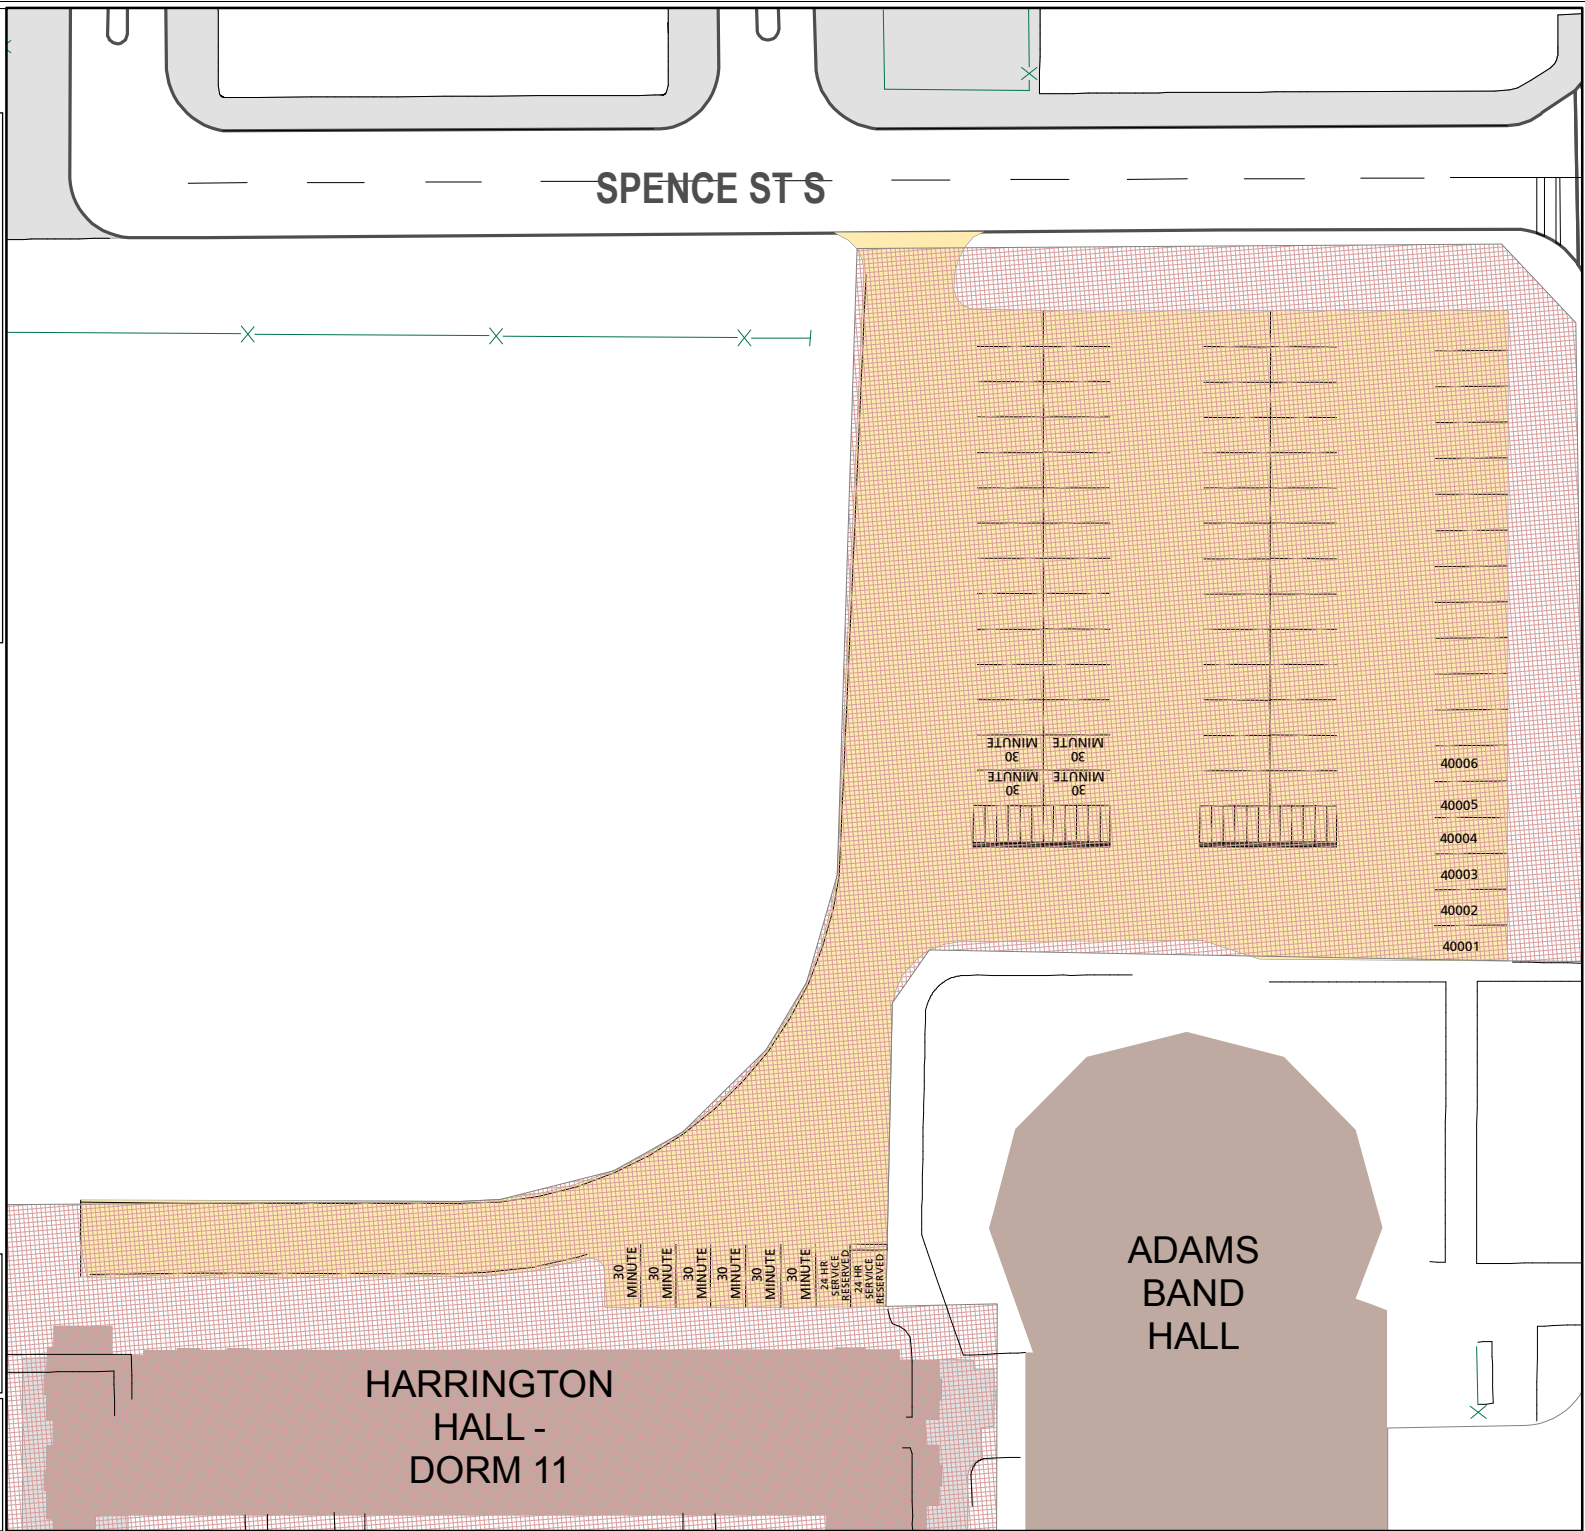

Lot 040a

Parking Space Count:

Regular:	0
Reserved:	0
DVS:	0
Visitor:	0
Accessible:	0
Visitor Accessible:	0
Timed:	0
Service:	0
U.B.:	0
Motorcycle:	0
Loading:	0
Other:	0
RV:	0

Total: 0

Lost to (Currently Under)
Construction: 106

50 Feet