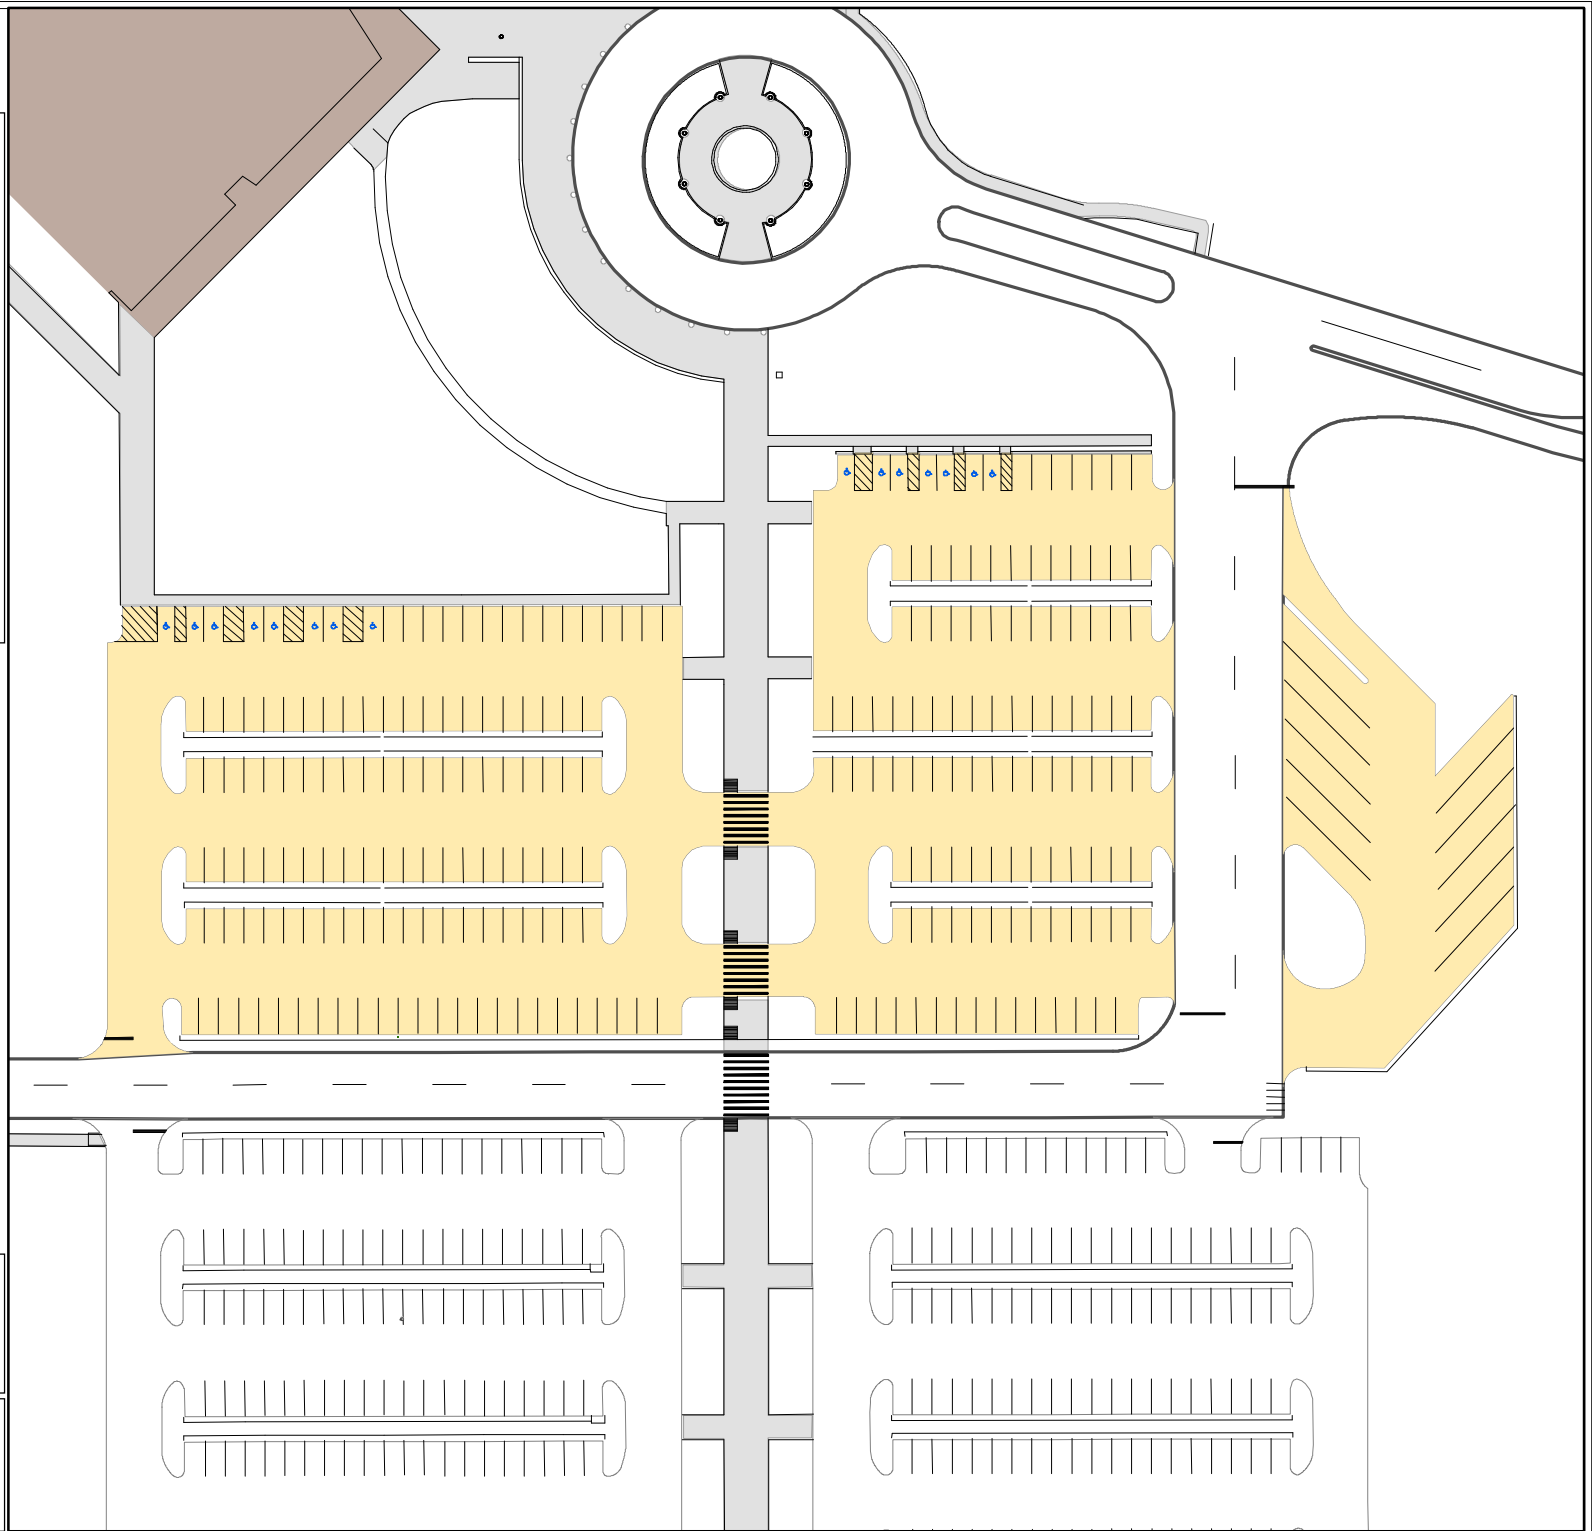

Lot 041

Parking Space Count:

Regular:	0
Reserved:	0
DVS:	0
Visitor:	0
Accessible:	15
Visitor Accessible:	0
Timed:	0
Service:	0
U.B.:	0
Motorcycle:	0
Loading:	0
Other:	245
RV:	0

Total: 260

Lost to (Currently Under)
Construction: 0

100 Feet

TEXAS A&M UNIVERSITY
Transportation Services