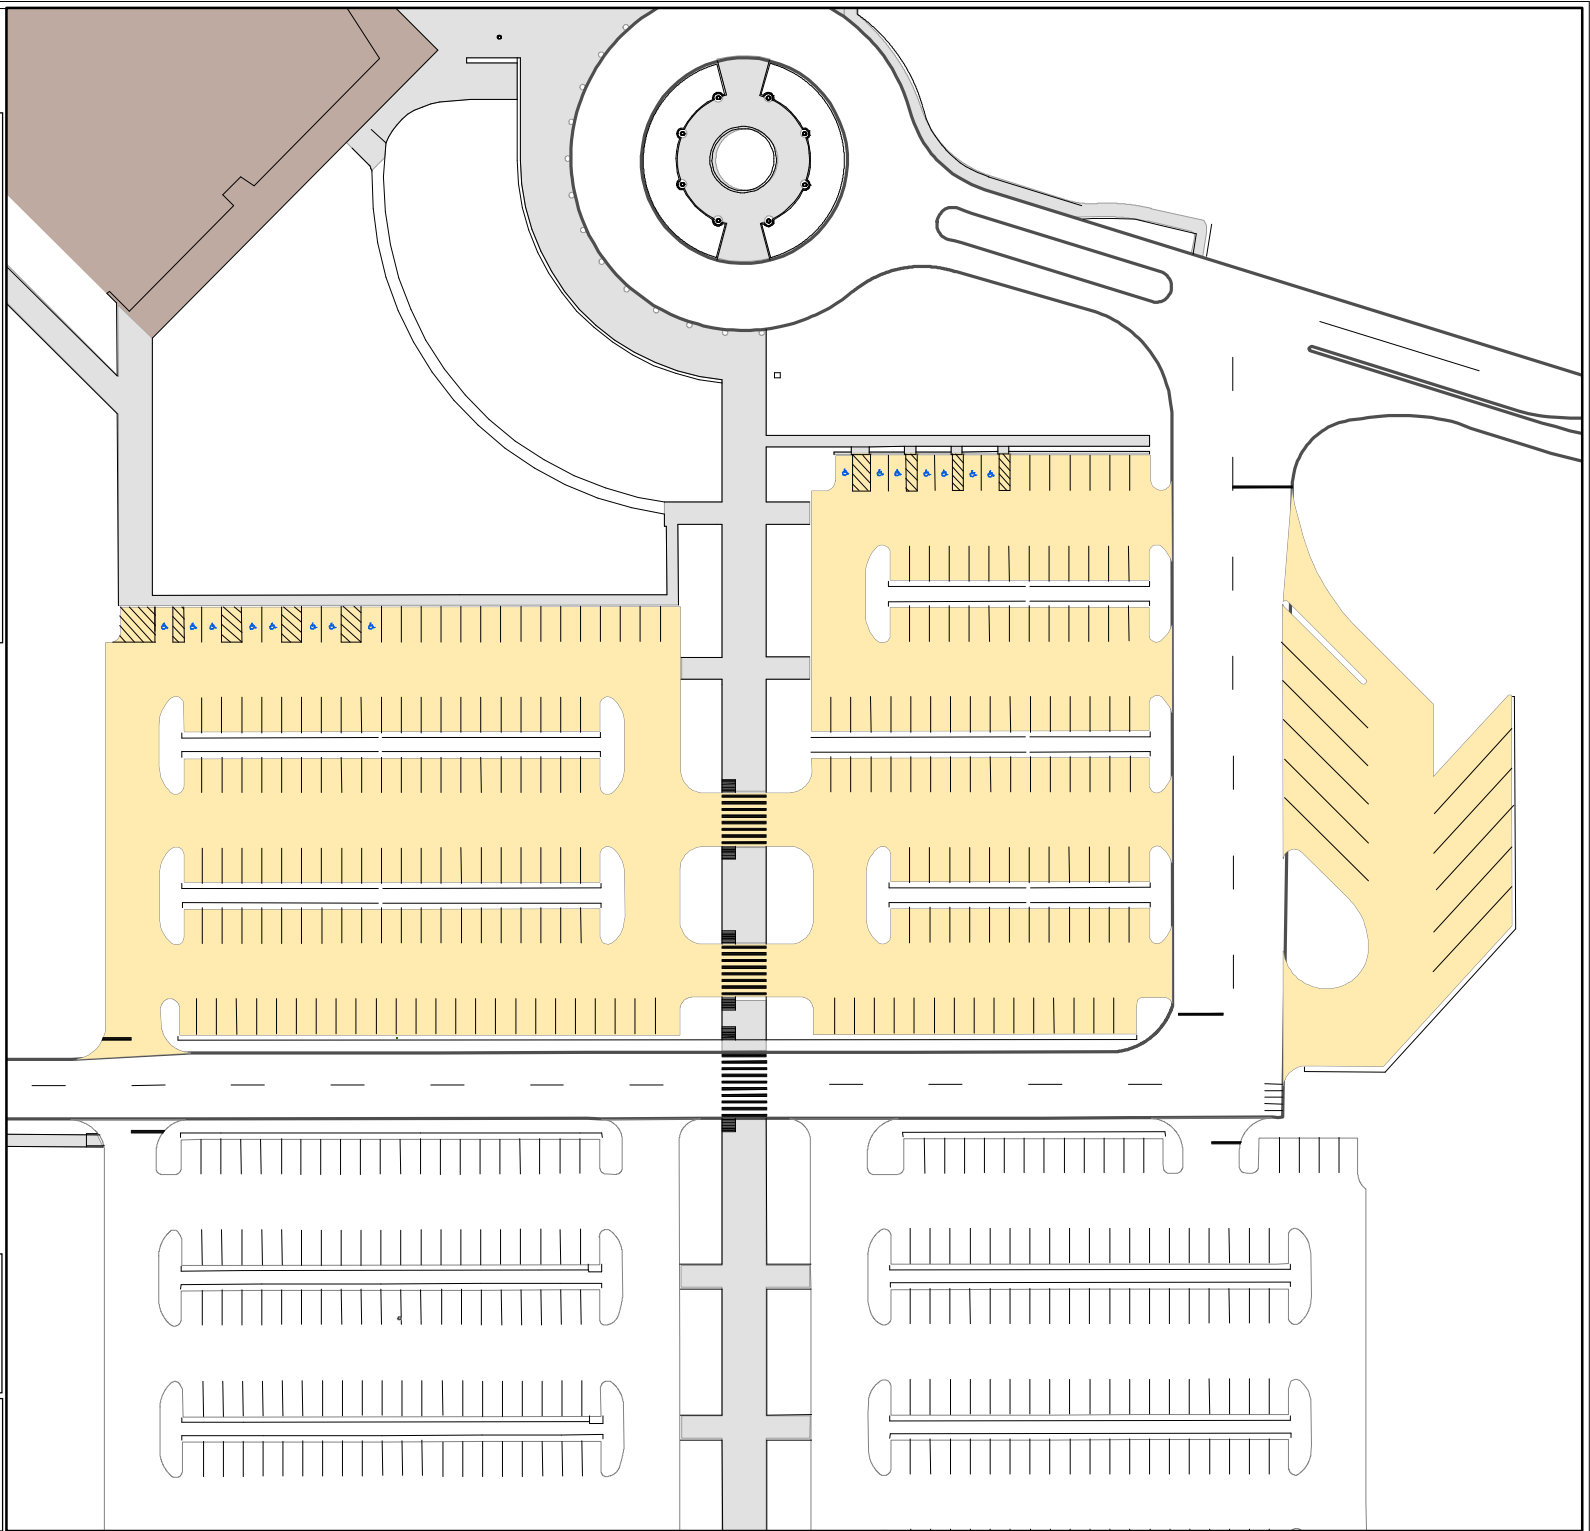

Lot 041

Parking Space Count:

Regular:	0
Reserved:	0
DVS:	0
Visitor:	0
Accessible:	15
Visitor Accessible:	0
Timed:	0
Service:	0
U.B.:	0
Motorcycle:	0
Loading:	0
Other:	245
RV:	0

Total: 260

Lost to (Currently Under)
Construction: 0

100 Feet