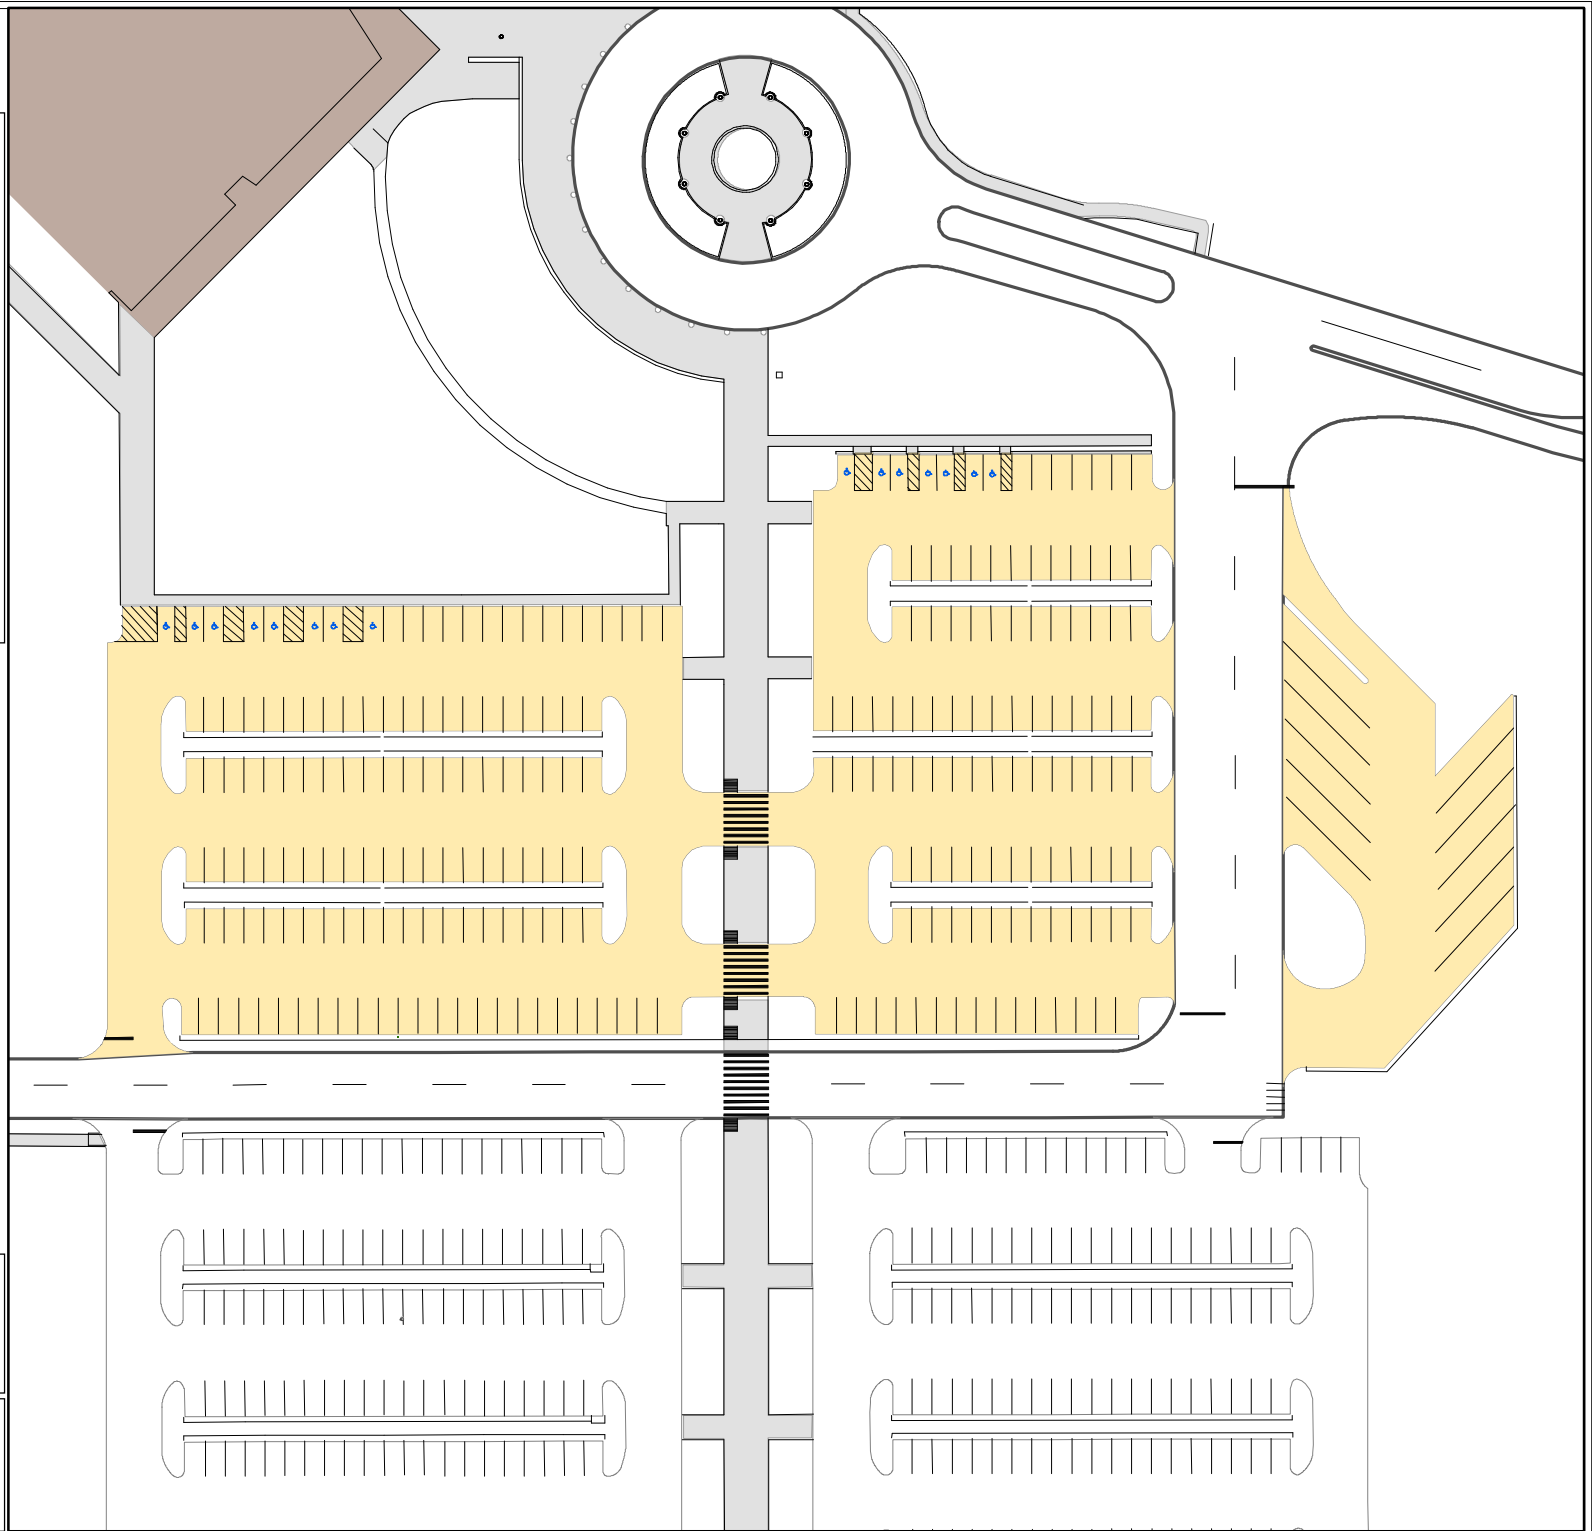

Lot 041

Parking Space Count:

Regular:	0
Reserved:	0
DVS:	0
Visitor:	0
Accessible:	15
Visitor Accessible:	0
Timed:	0
Service:	0
U.B.:	0
Motorcycle:	0
Loading:	0
Other:	245
RV:	0

Total: 260

Lost to (Currently Under)
Construction: 0

100 Feet

TEXAS A&M UNIVERSITY
Transportation Services