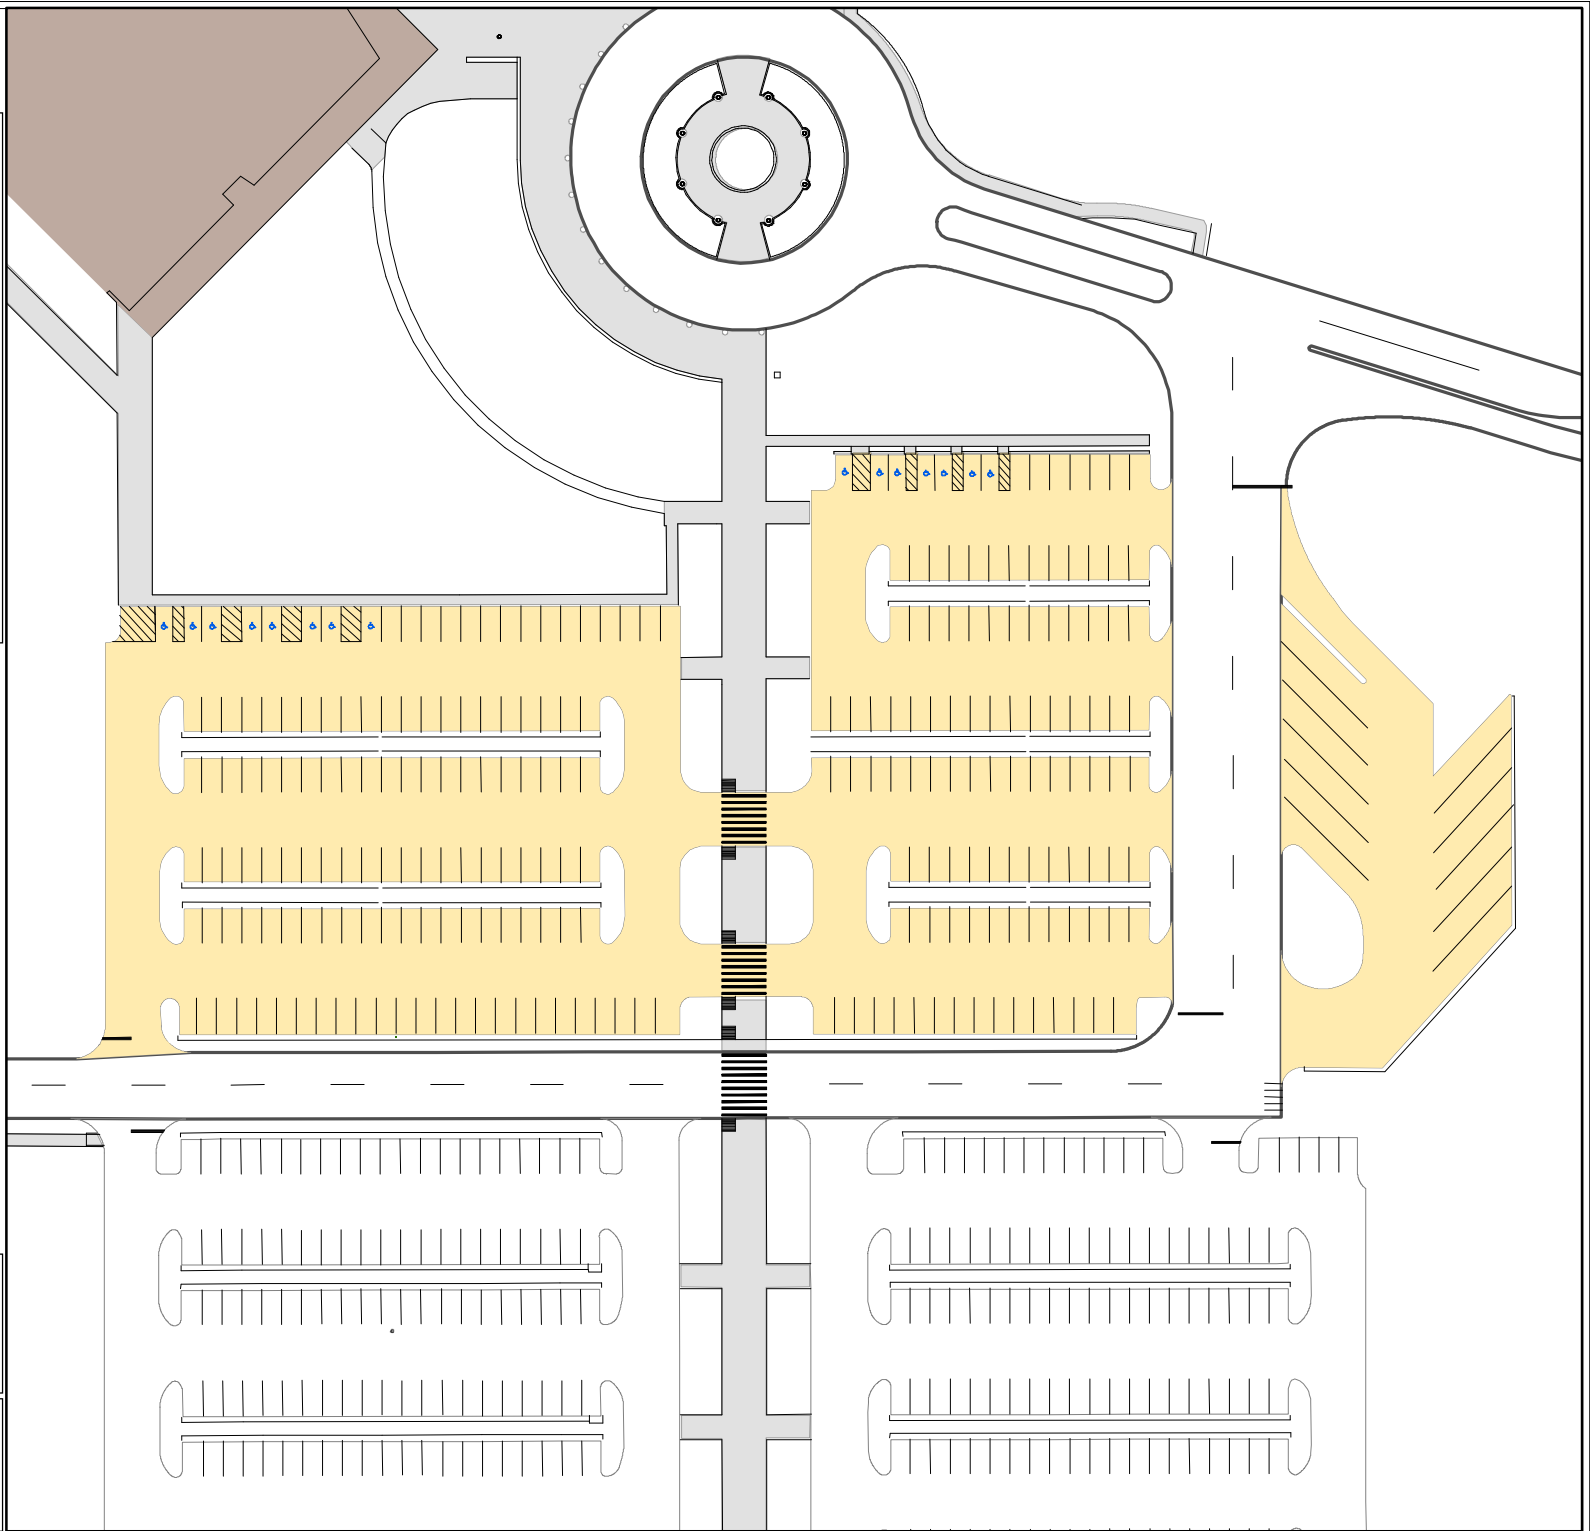

Lot 041

Parking Space Count:

Regular:	0
Reserved:	0
DVS:	0
Visitor:	0
Accessible:	15
Visitor Accessible:	0
Timed:	0
Service:	0
U.B.:	0
Motorcycle:	0
Loading:	0
Other:	245
RV:	0

Total: 260

Lost to (Currently Under)
Construction: 0

100 Feet

TEXAS A&M UNIVERSITY
Transportation Services