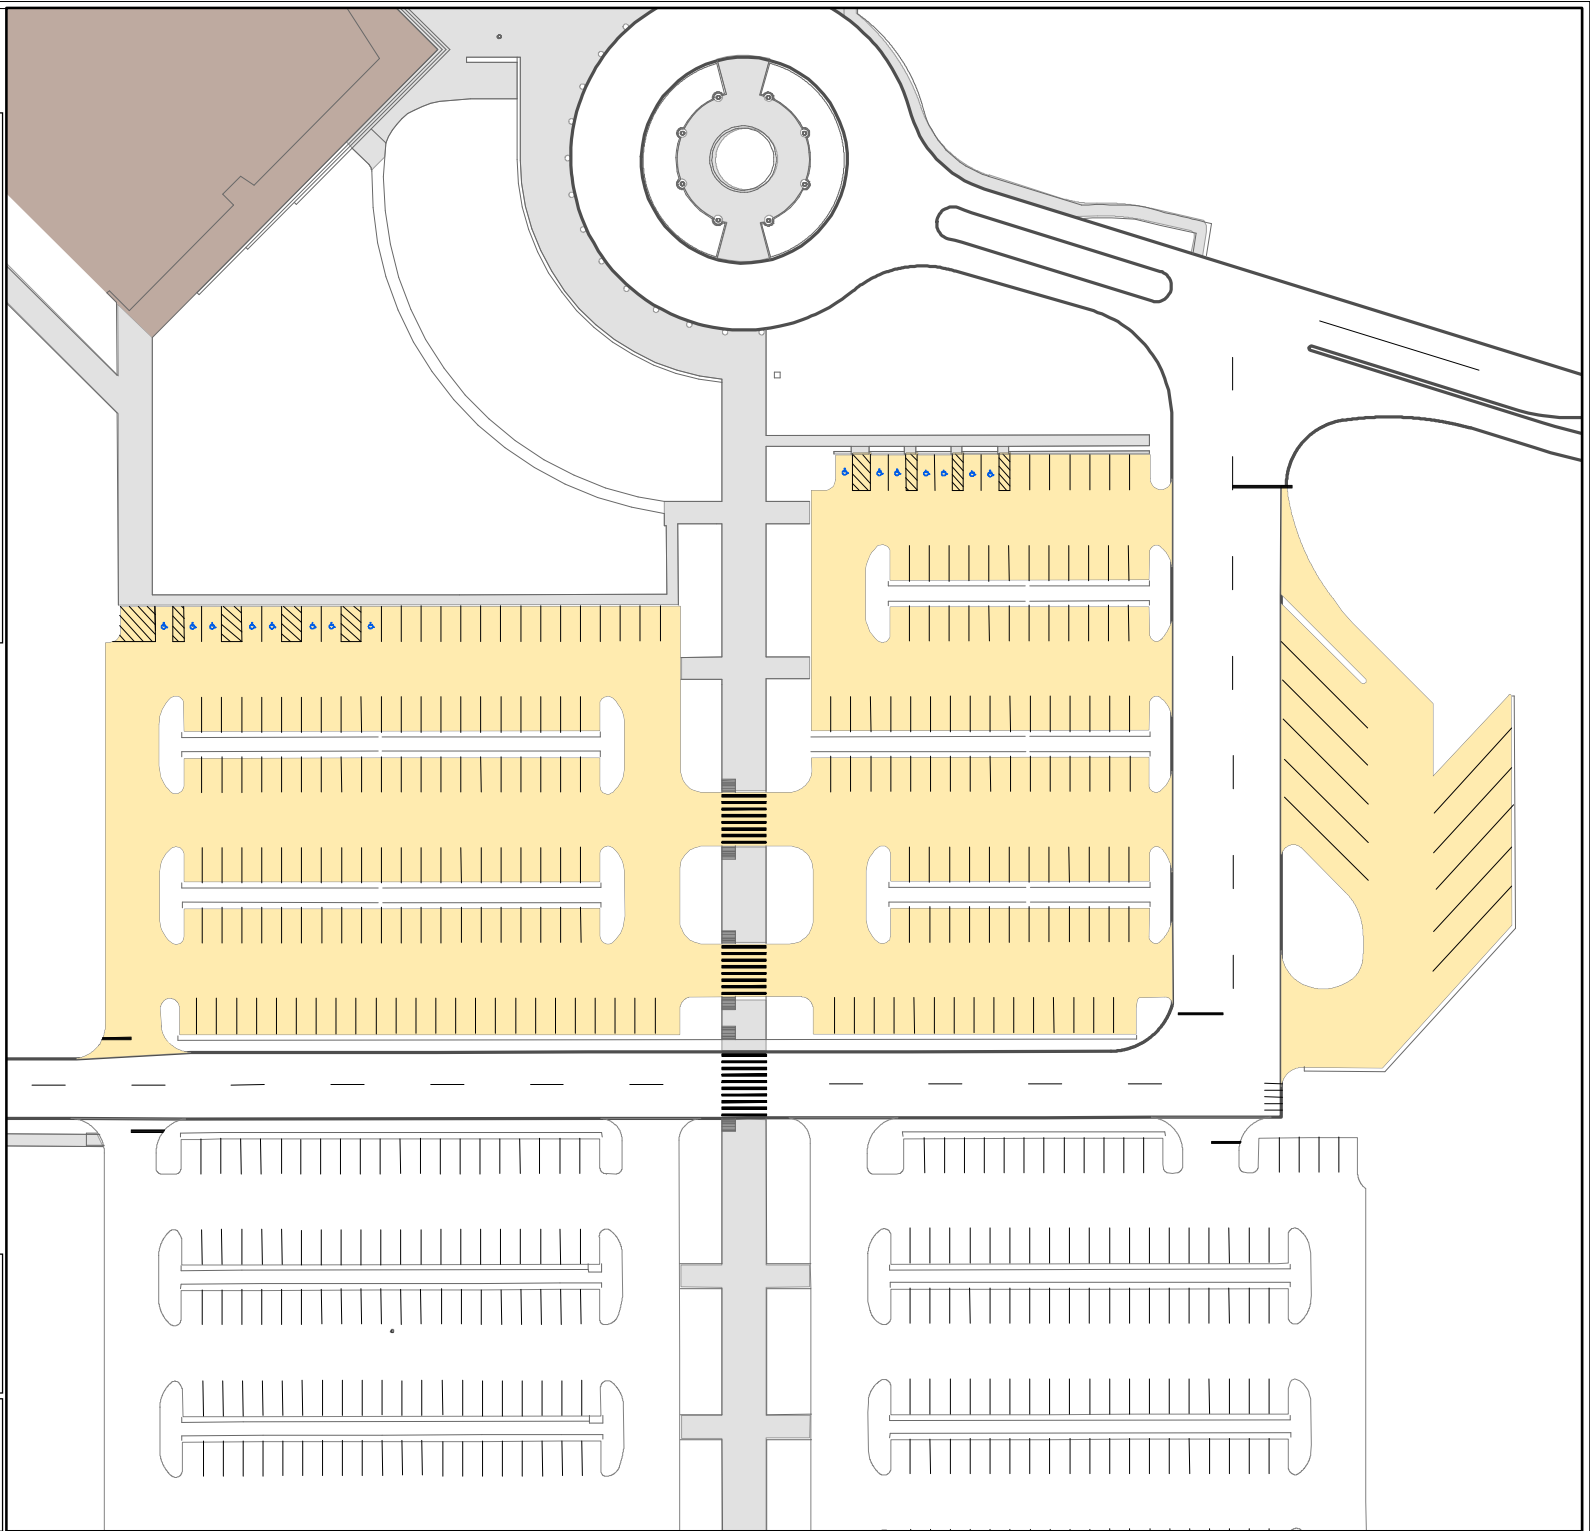

Lot 041

Parking Space Count:

Regular:	0
Reserved:	0
DVS:	0
Visitor:	0
Accessible:	15
Visitor Accessible:	0
Timed:	0
Service:	0
U.B.:	0
Motorcycle:	0
Loading:	0
Other:	245
RV:	0

Total: 260

Lost to (Currently Under)
Construction: 0

100 Feet

TEXAS A&M UNIVERSITY
Transportation Services