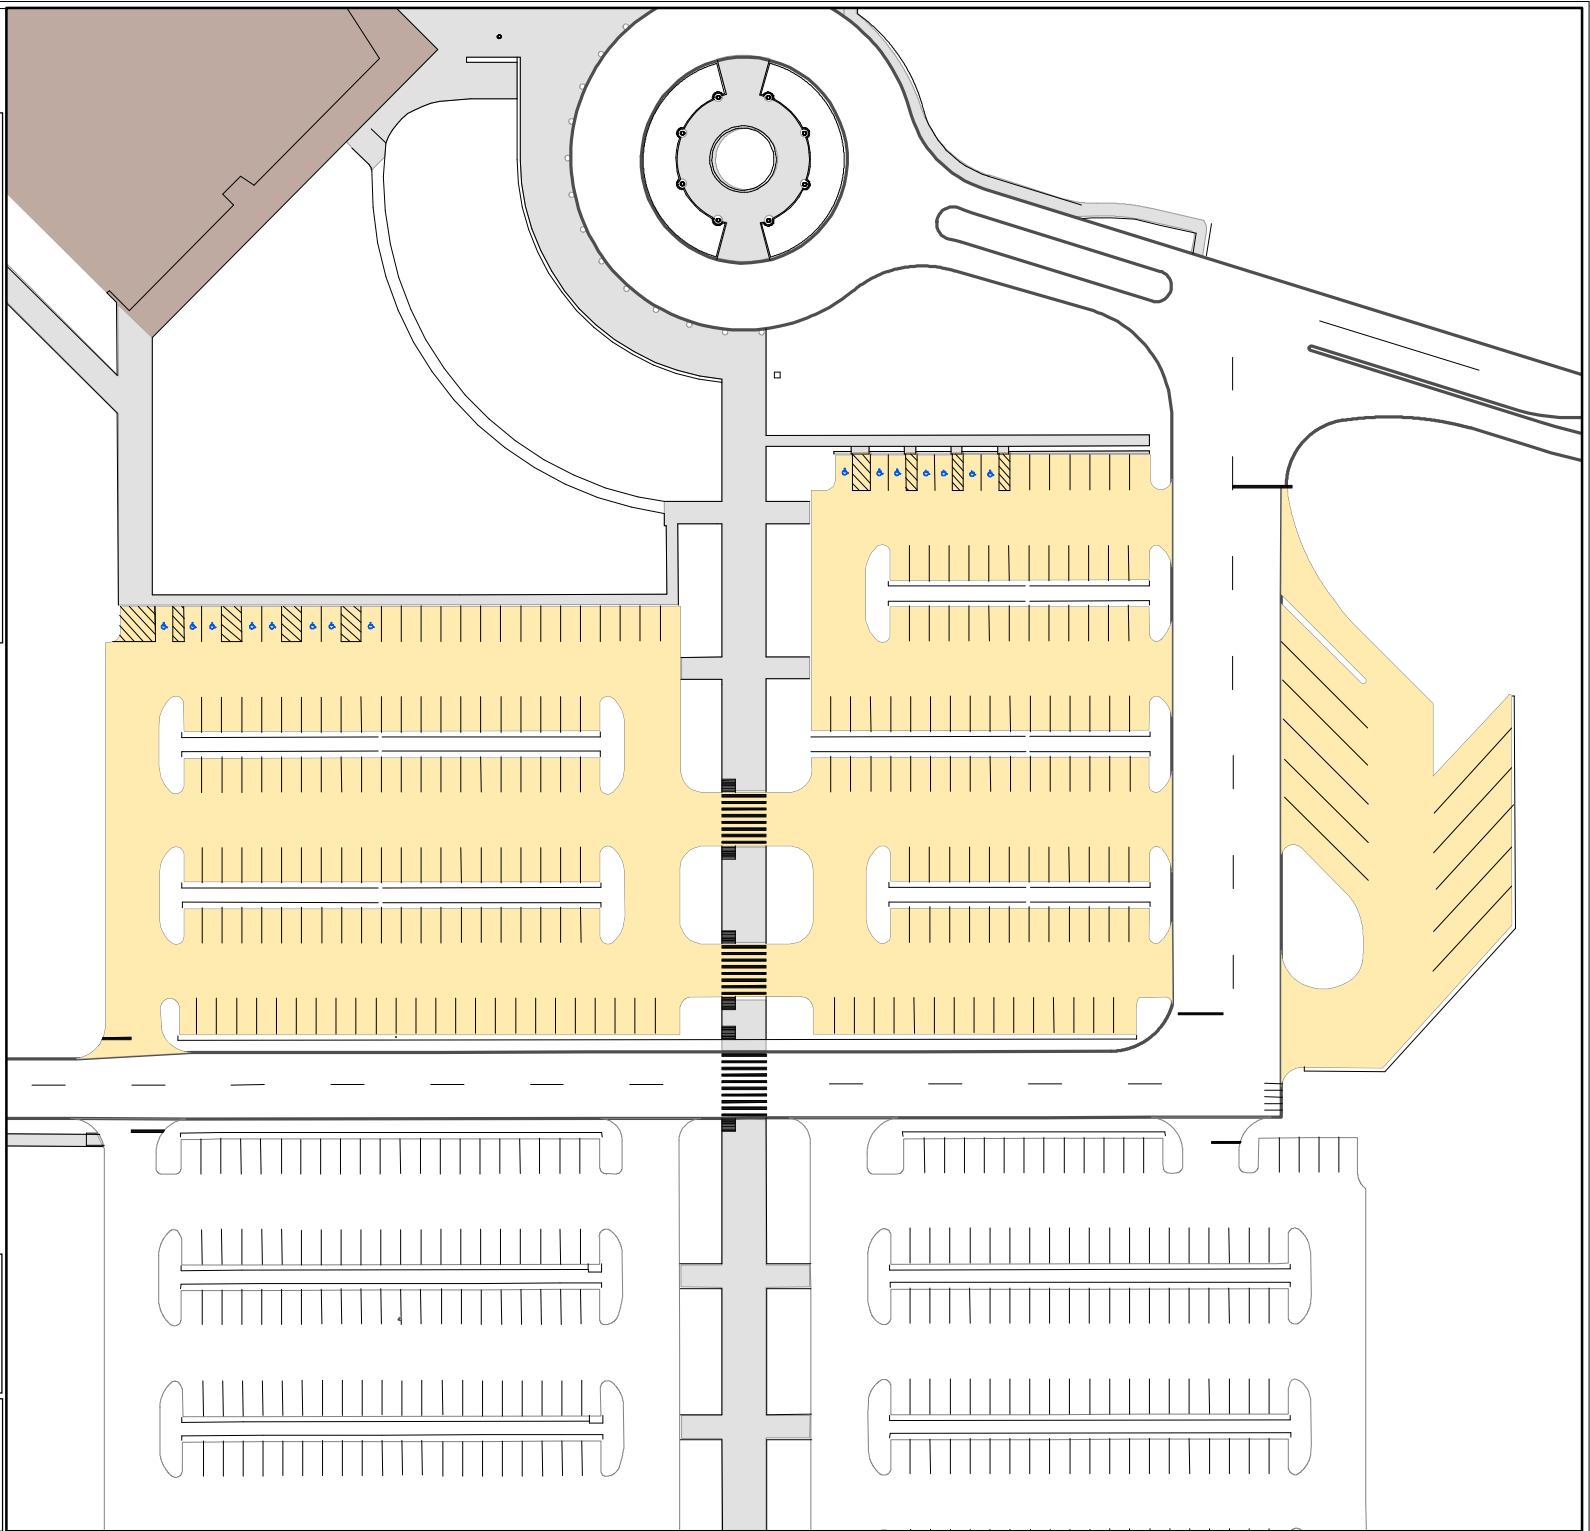

Lot 041

Parking Space Count:

Regular:	0
Reserved:	0
DVS:	0
Visitor:	0
Accessible:	15
Visitor Accessible:	0
Timed:	0
Service:	0
U.B.:	0
Motorcycle:	0
Loading:	0
Other:	245
RV:	0

Total: 260

Lost to (Currently Under)
Construction: 0

100 Feet