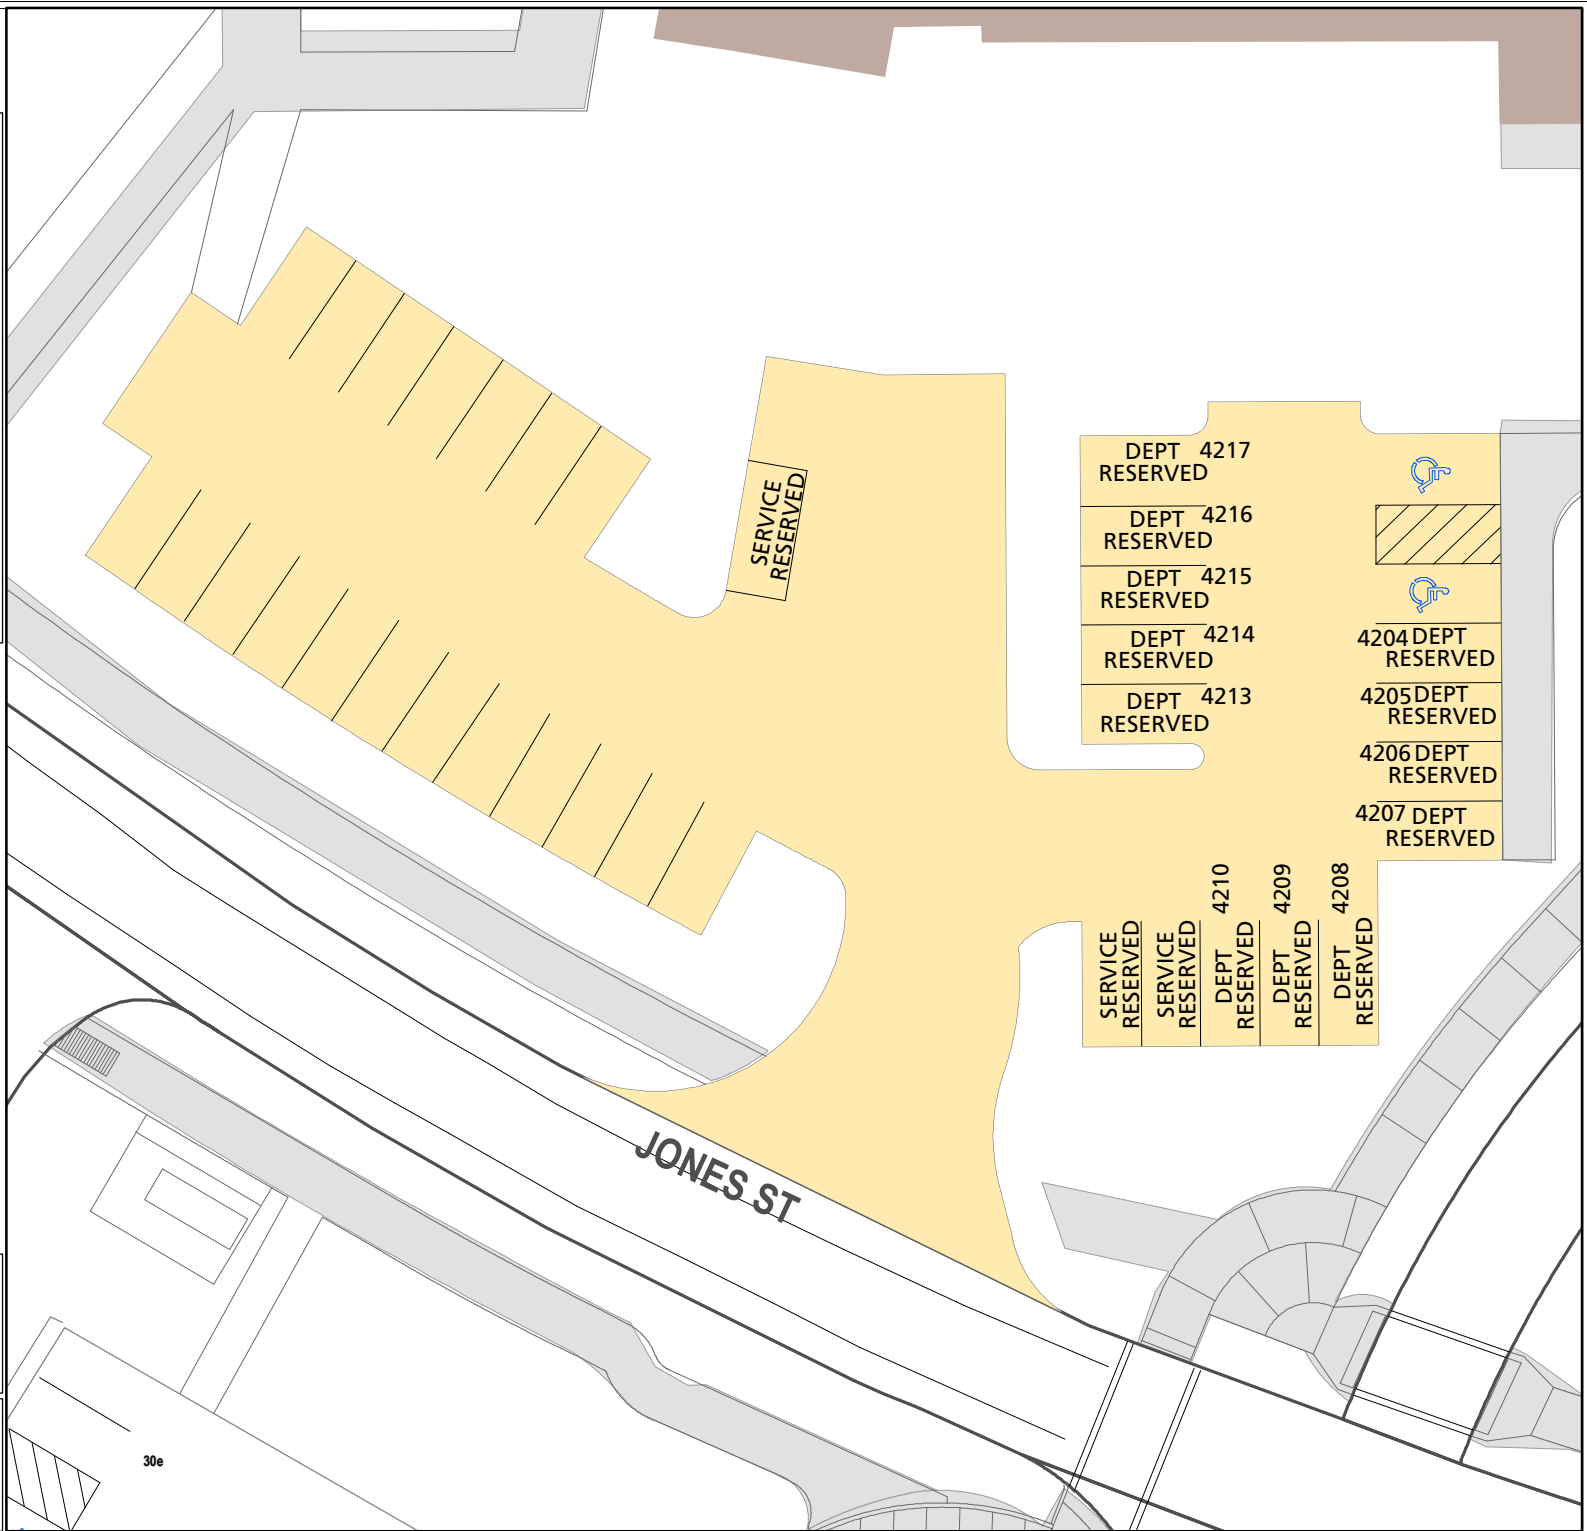

Lot 042

Parking Space Count:

Regular:	19
Reserved:	0
DVS:	12
Visitor:	0
Accessible:	2
Visitor Accessible:	0
Timed:	0
Service:	3
U.B.:	0
Motorcycle:	0
Loading:	1
Other:	0
RV:	0

Total: 37

Lost to (Currently Under)
Construction: 0

30 Feet