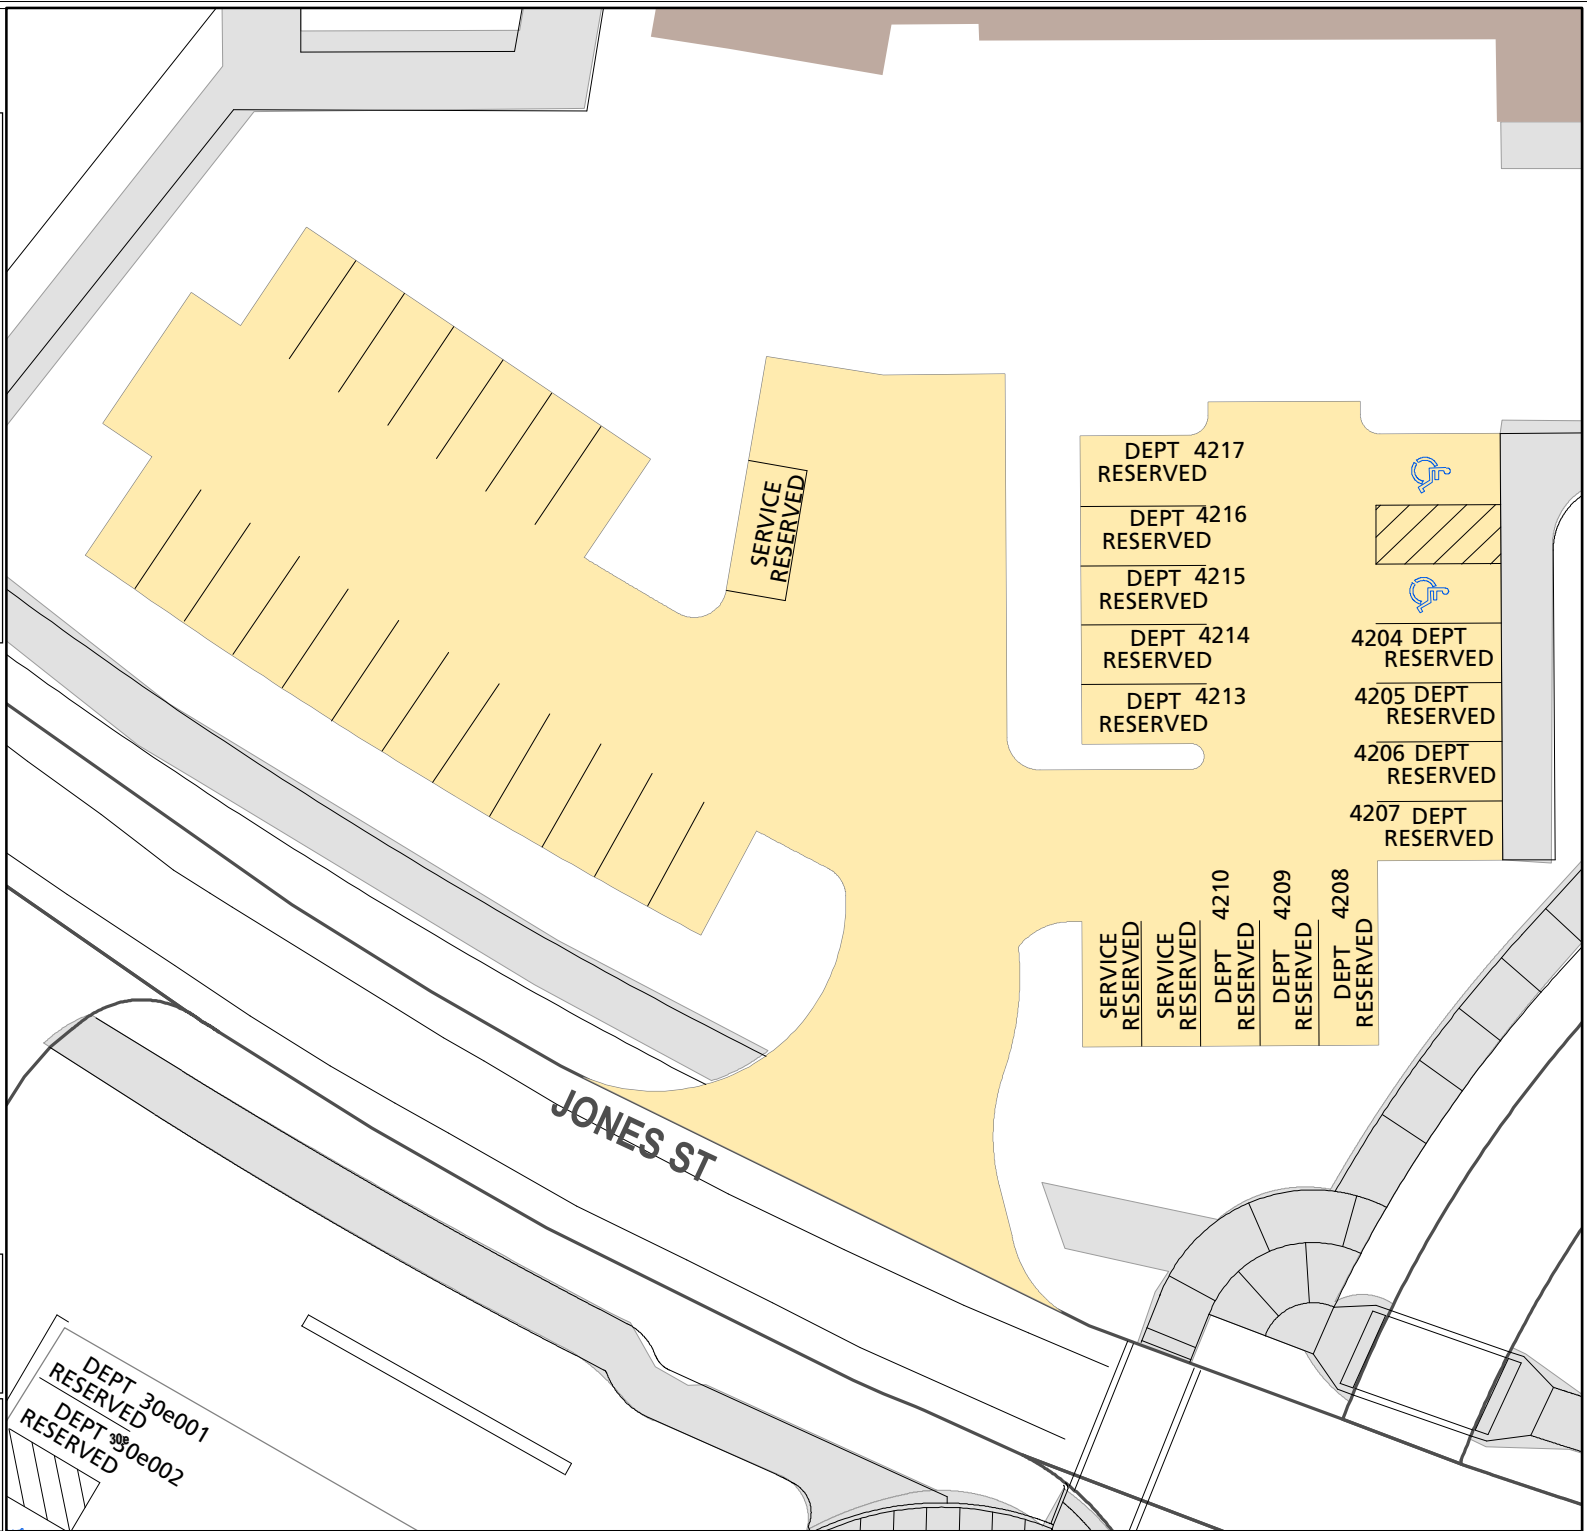

Lot 042

Parking Space Count:

Regular:	19
Reserved:	0
DVS:	12
Visitor:	0
Accessible:	2
Visitor Accessible:	0
Timed:	0
Service:	3
U.B.:	0
Motorcycle:	0
Loading:	1
Other:	0
RV:	0

Total: 37

Lost to (Currently Under) Construction: 0

30 Feet