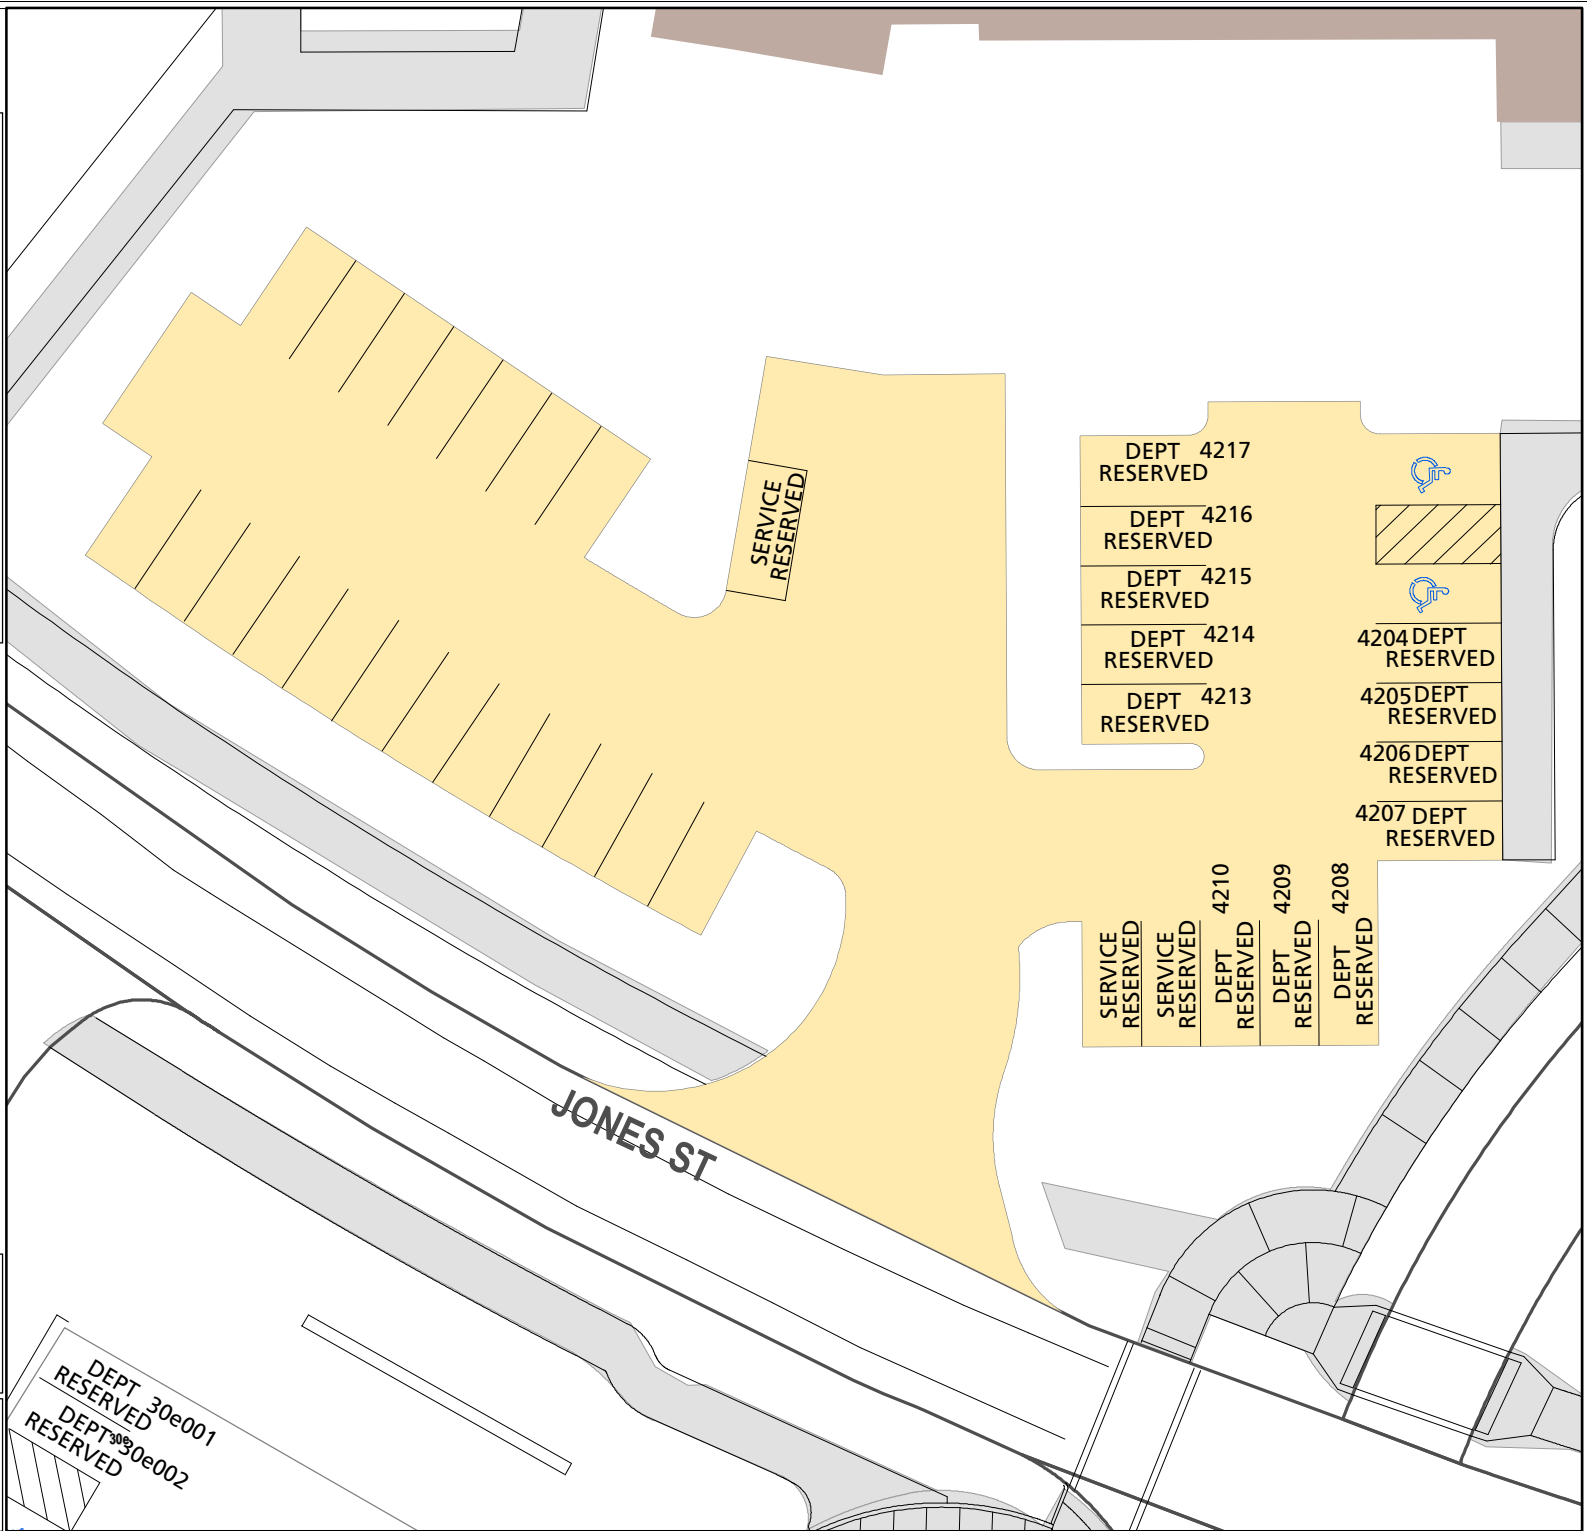

# Lot 042

## Parking Space Count:

Regular:	19
Reserved:	0
DVS:	12
Visitor:	0
Accessible:	2
Visitor Accessible:	0
Timed:	0
Service:	3
U.B.:	0
Motorcycle:	0
Loading:	1
Other:	0
RV:	0

**Total: 37**

Lost to (Currently Under)  
Construction: 0

30 Feet