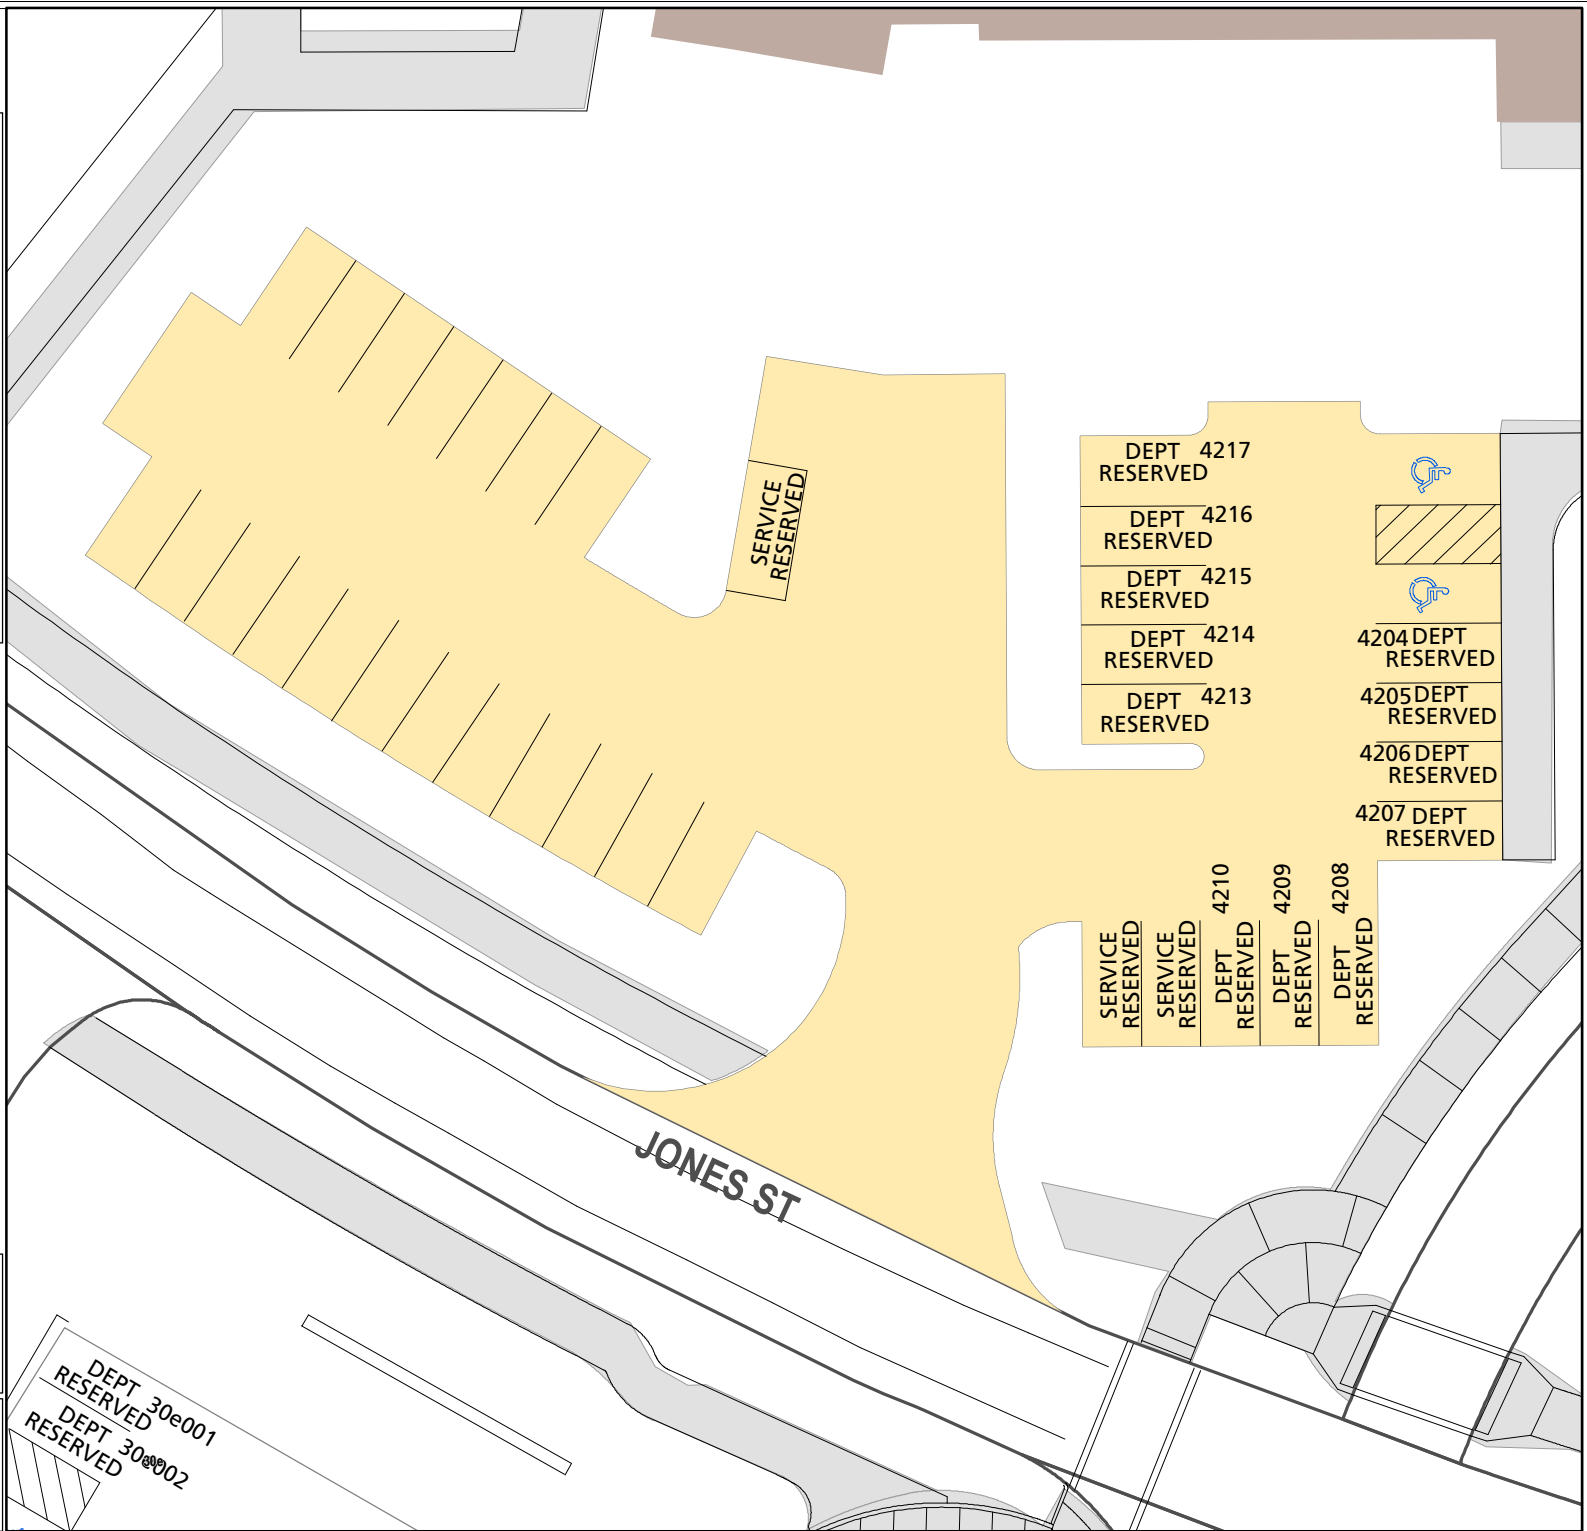

# Lot 042

## Parking Space Count:

Regular:	19
Reserved:	0
DVS:	12
Visitor:	0
Accessible:	2
Visitor Accessible:	0
Timed:	0
Service:	3
U.B.:	0
Motorcycle:	0
Loading:	1
Other:	0
RV:	0

**Total: 37**

Lost to (Currently Under) Construction: 0

30 Feet