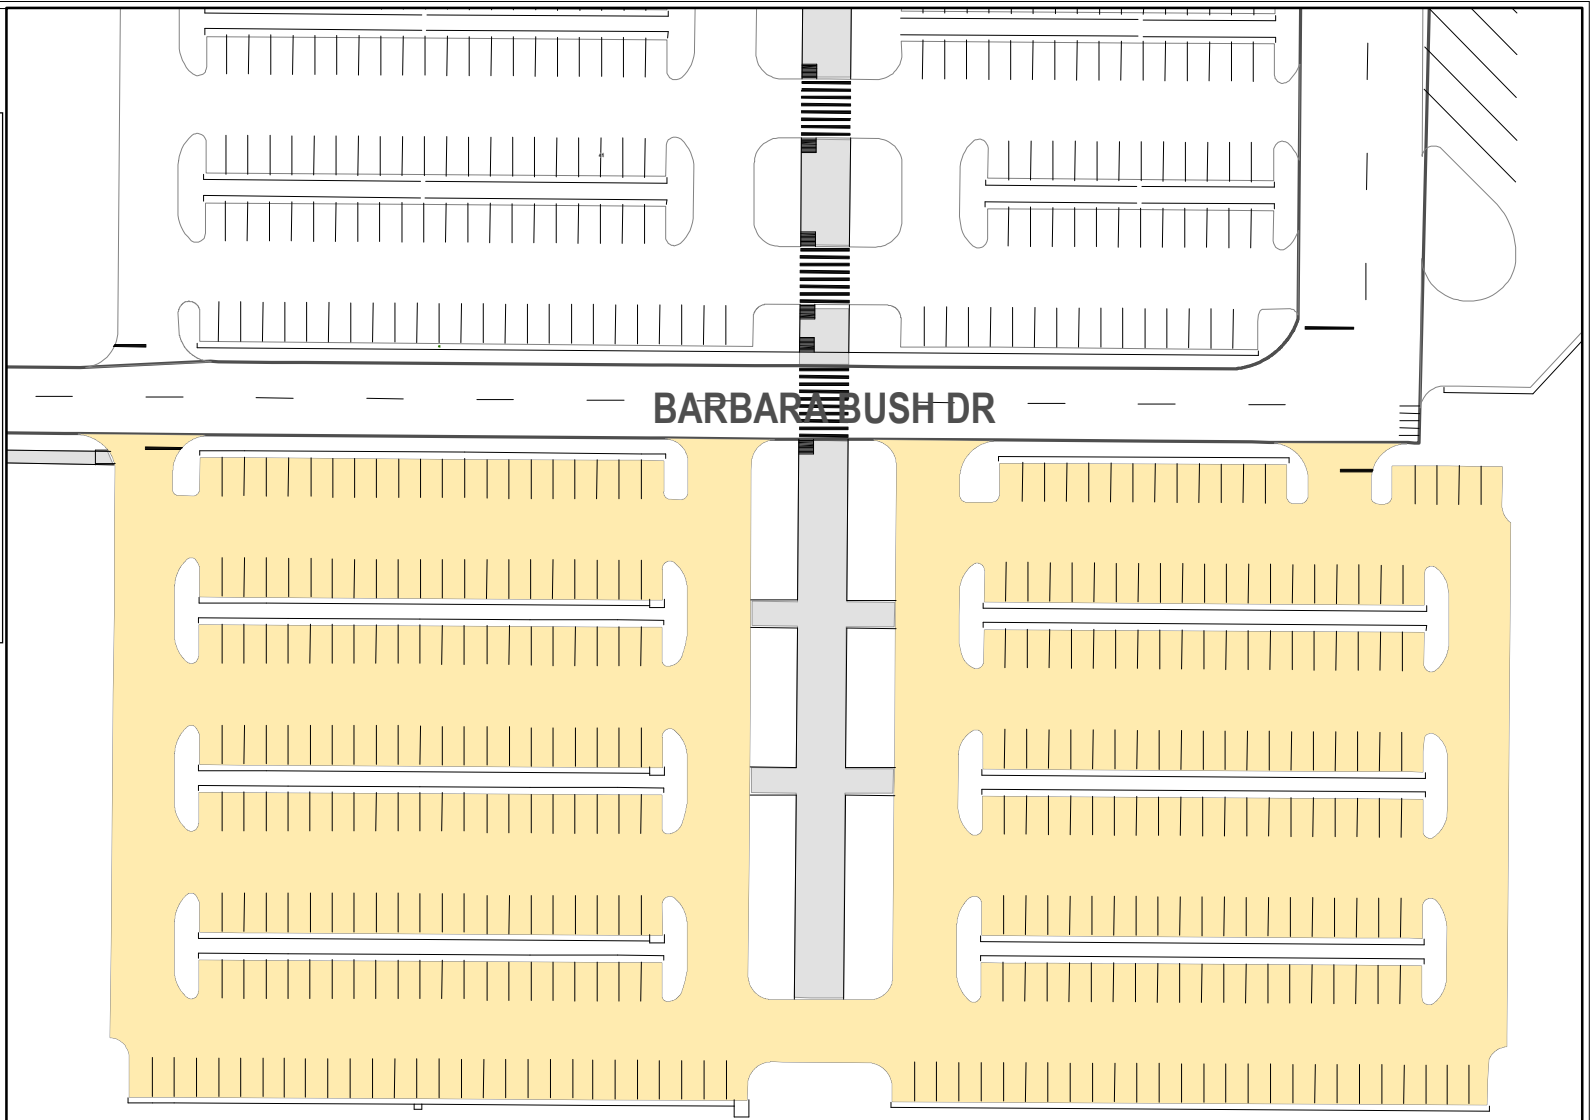

Lot 043

Parking Space Count:

Regular:	340
Reserved:	0
DVS:	0
Visitor:	0
Accessible:	0
Visitor Accessible:	0
Timed:	0
Service:	0
U.B.:	0
Motorcycle:	5
Loading:	0
Other:	0
RV:	0

Total: 345

Lost to (Currently Under)
Construction: 0

90 Feet

**TRANSPORTATION
SERVICES**
TEXAS A&M UNIVERSITY