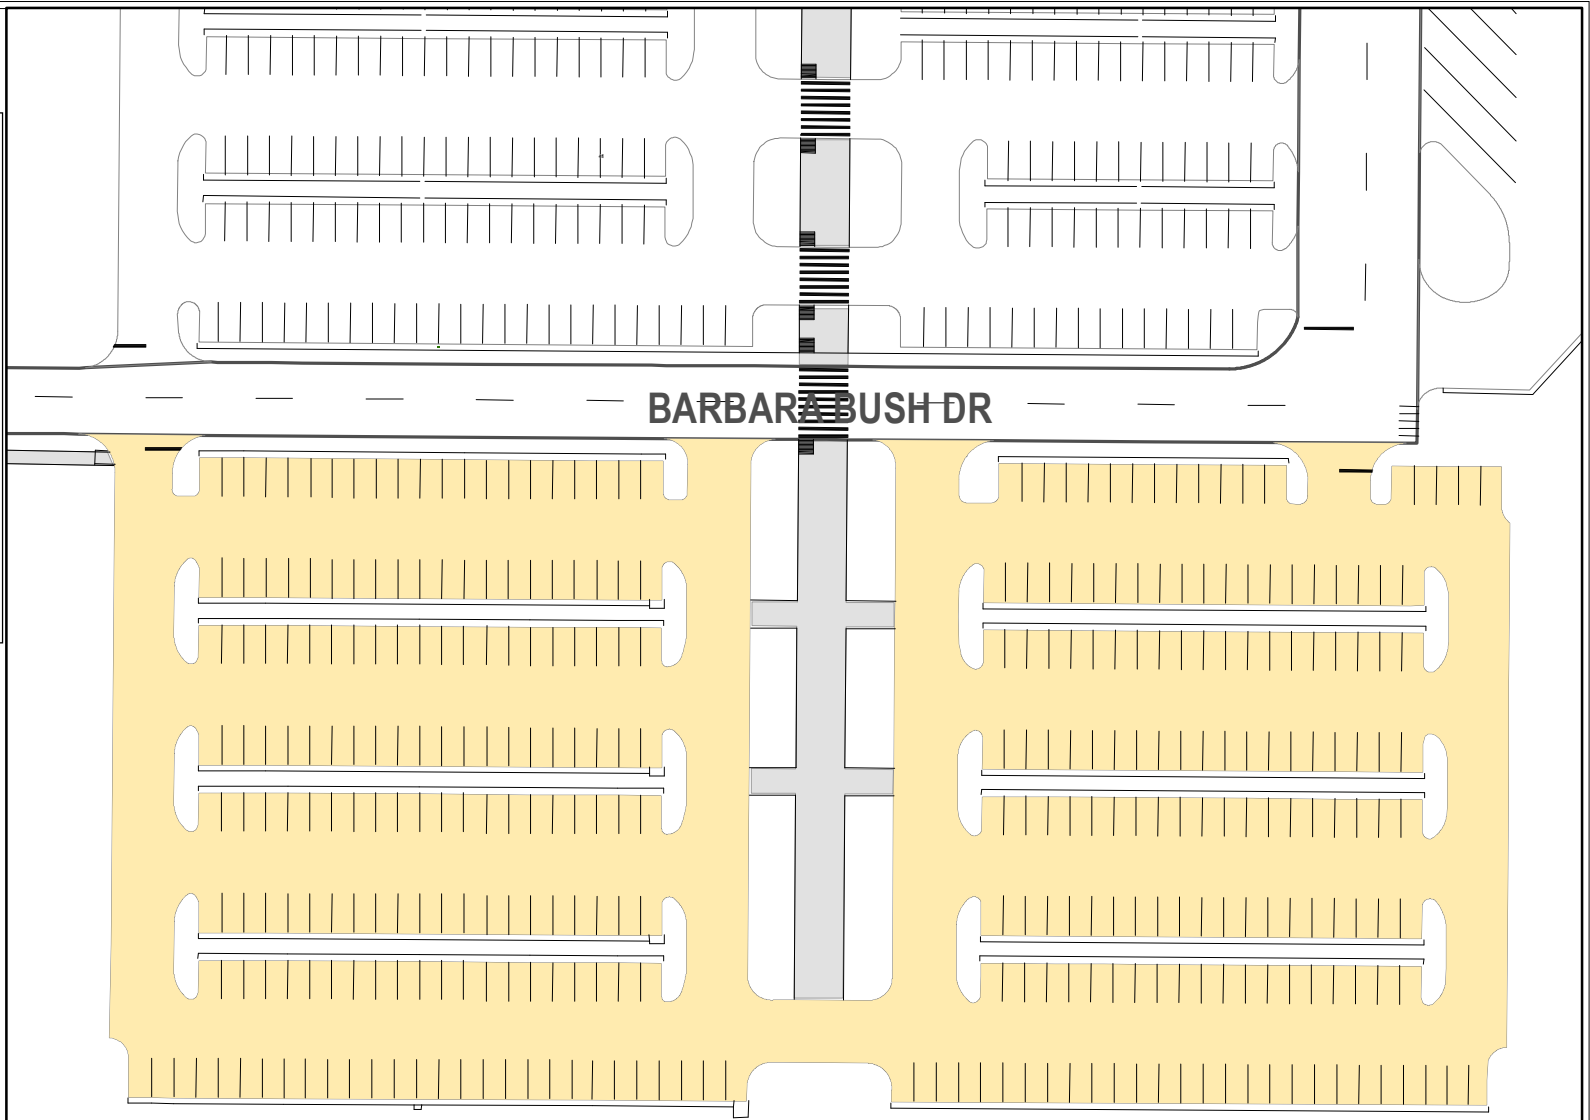

Lot 043

Parking Space Count:

Regular:	340
Reserved:	0
DVS:	0
Visitor:	0
Accessible:	0
Visitor Accessible:	0
Timed:	0
Service:	0
U.B.:	0
Motorcycle:	5
Loading:	0
Other:	0
RV:	0

Total: 345

Lost to (Currently Under)
Construction: 0

90 Feet

**TRANSPORTATION
SERVICES**
TEXAS A&M UNIVERSITY