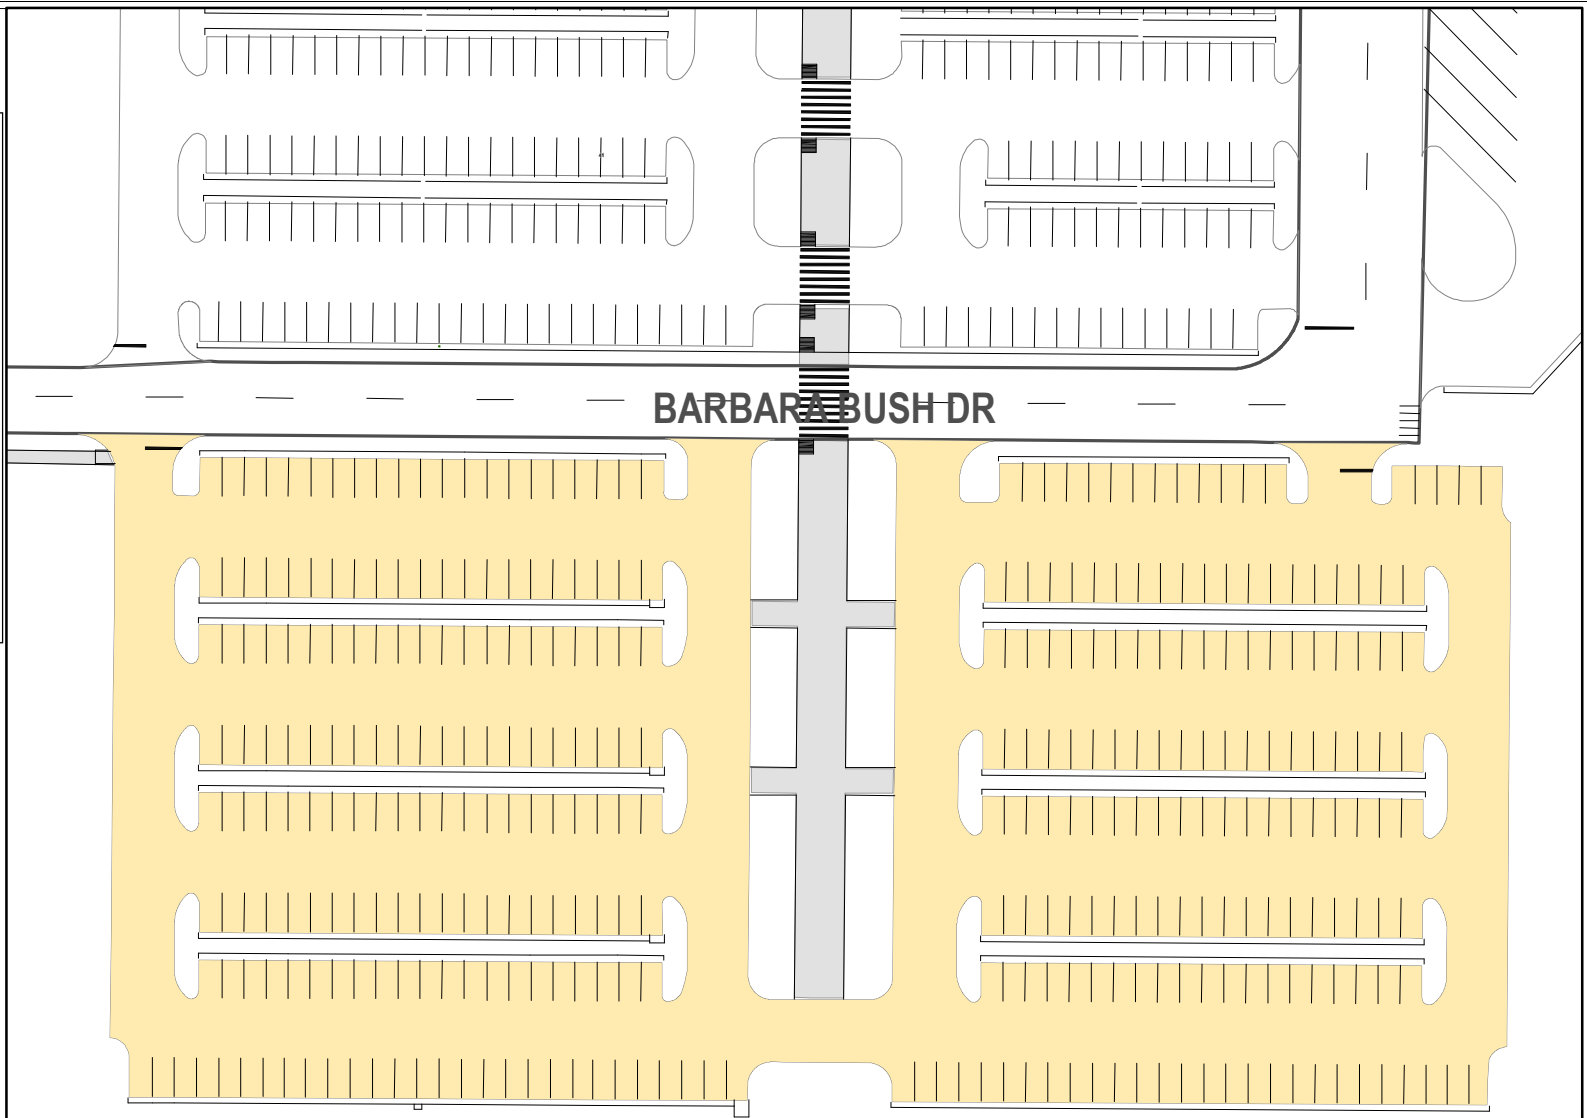

# Lot 043

## Parking Space Count:

Regular:	340
Reserved:	0
DVS:	0
Visitor:	0
Accessible:	0
Visitor Accessible:	0
Timed:	0
Service:	0
U.B.:	0
Motorcycle:	5
Loading:	0
Other:	0
RV:	0

**Total: 345**

Lost to (Currently Under)  
Construction: 0

90 Feet

**TRANSPORTATION  
SERVICES**  
TEXAS A&M UNIVERSITY