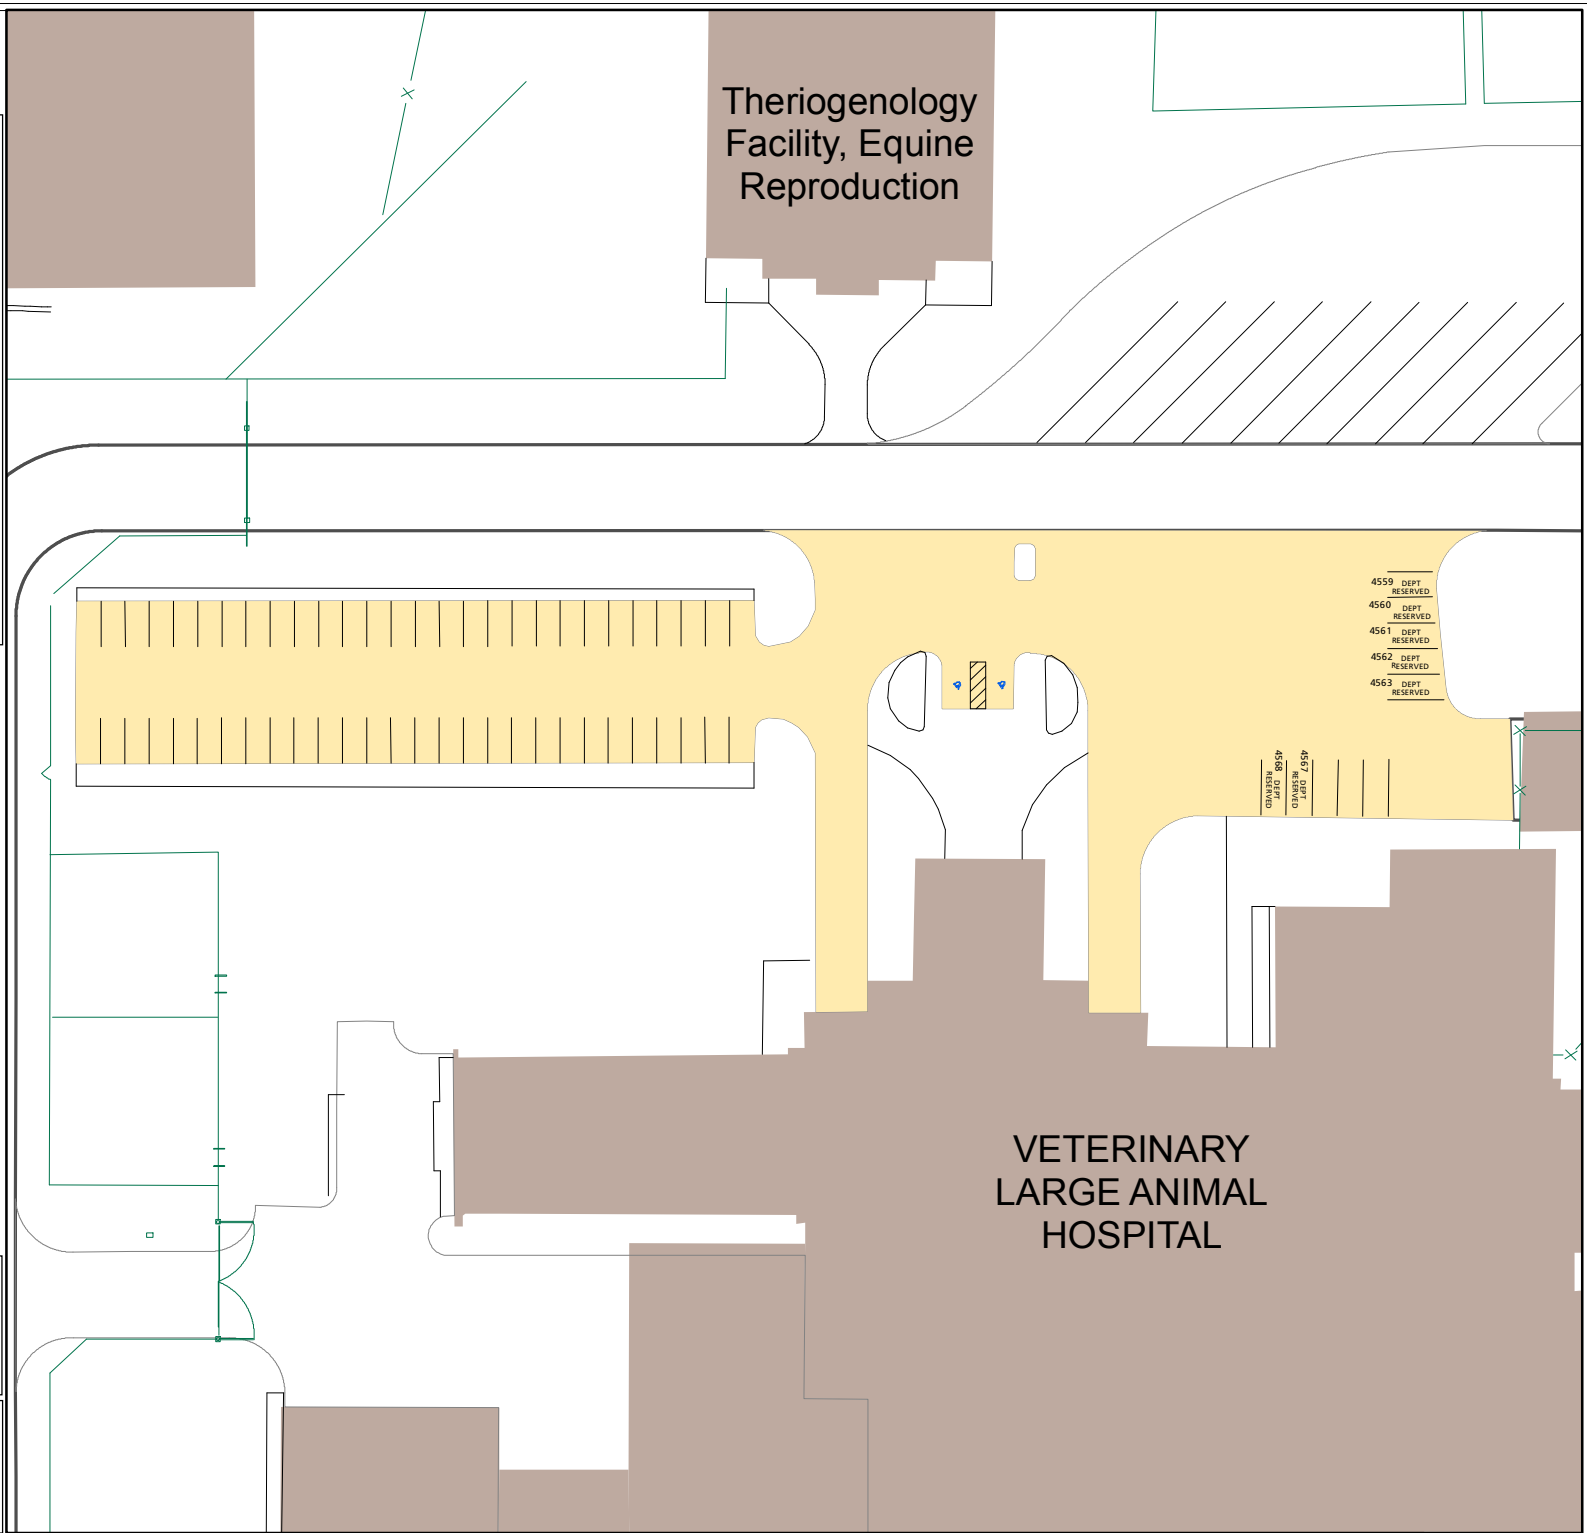

Lot 045

Parking Space Count:

Regular:	59
Reserved:	0
DVS:	7
Visitor:	0
Accessible:	2
Visitor Accessible:	0
Timed:	0
Service:	0
U.B.:	0
Motorcycle:	0
Loading:	2
Other:	0
RV:	0

Total: 70

Lost to (Currently Under) Construction: 0

4567 DEPT RESERVED
4568 DEPT RESERVED