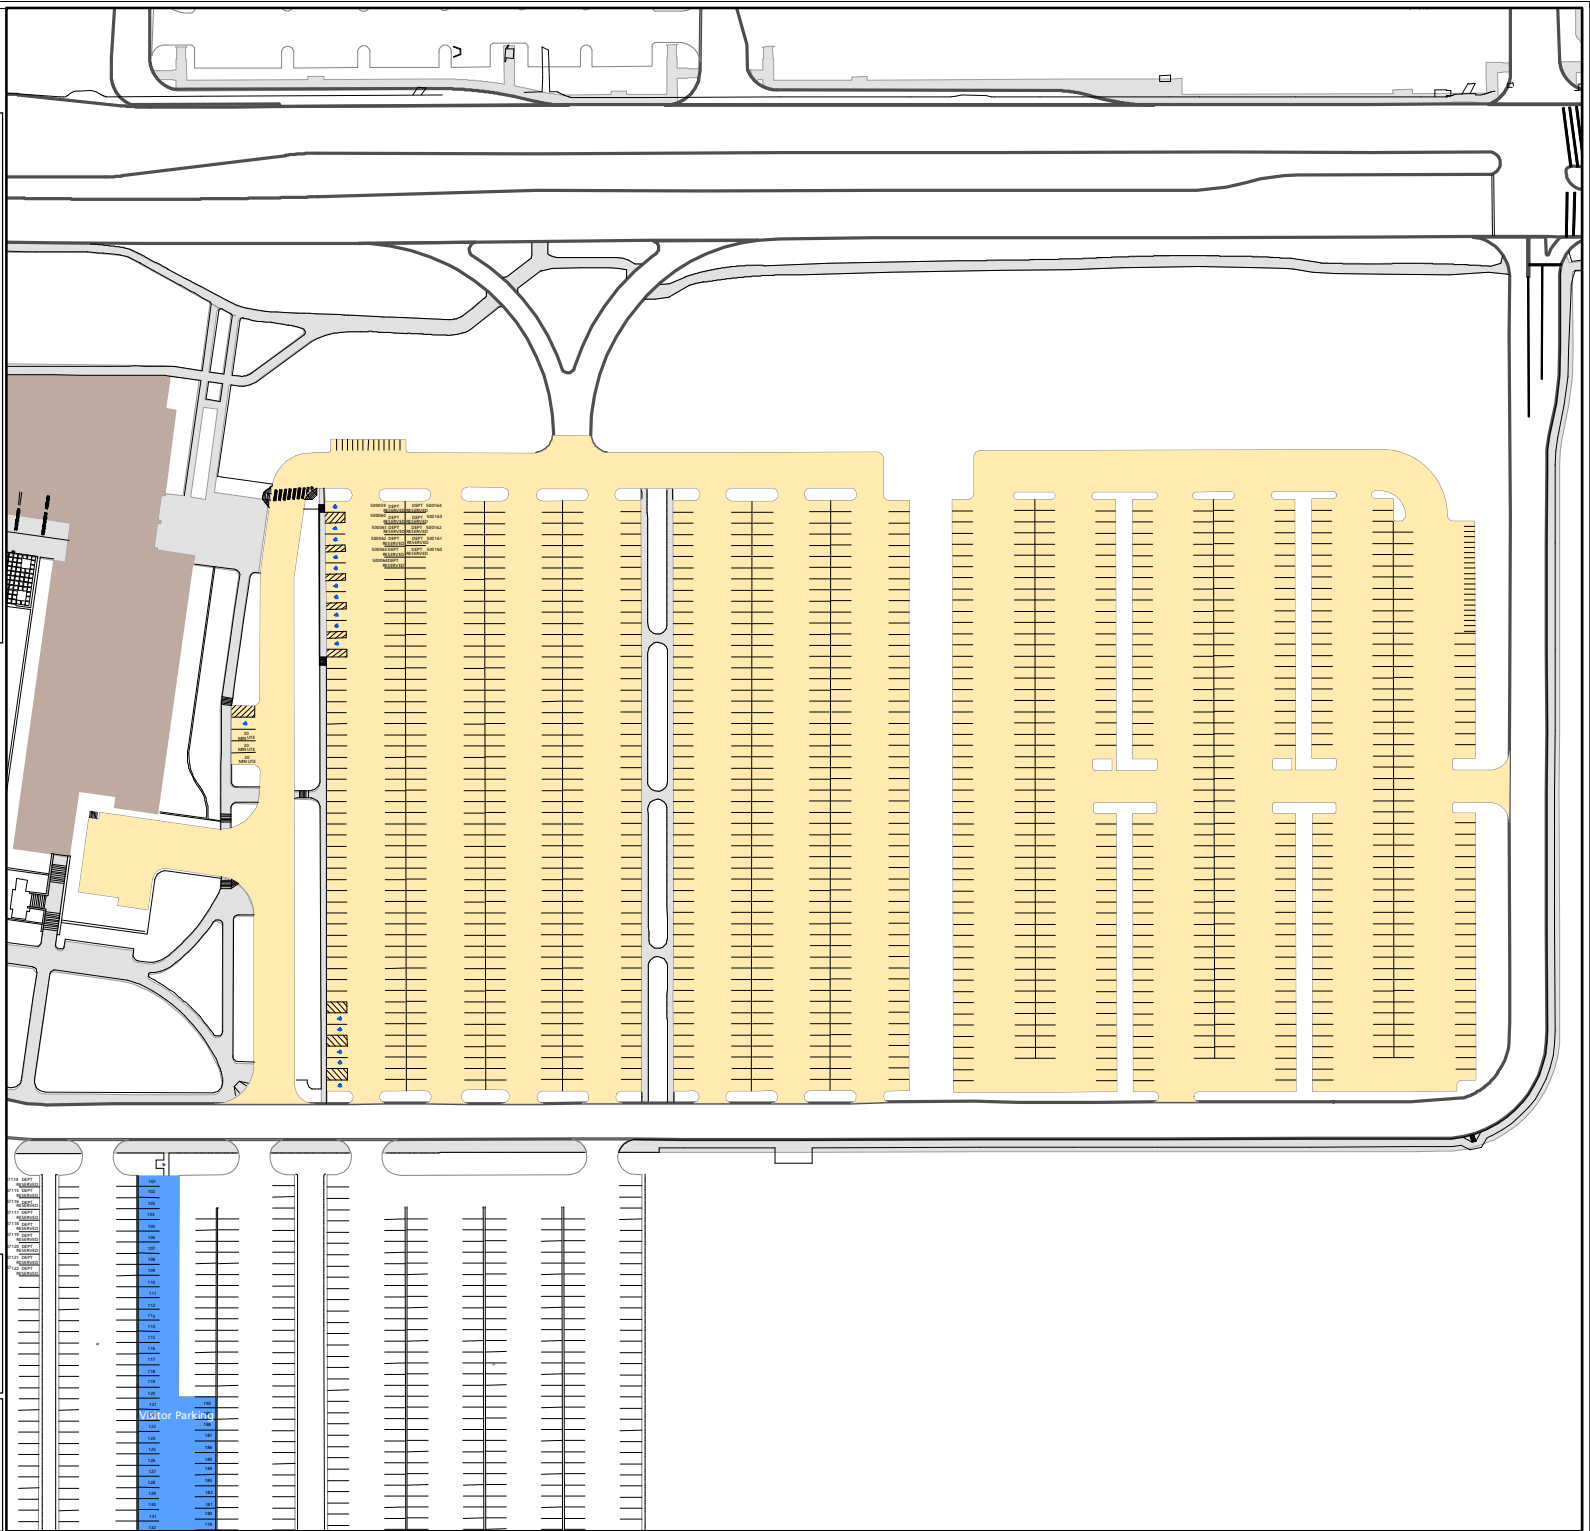

Lot 050

Parking Space Count:

Regular:	1287
Reserved:	0
DVS:	11
Visitor:	0
Accessible:	16
Visitor Accessible:	0
Timed:	3
Service:	0
U.B.:	0
Motorcycle:	35
Loading:	1
Other:	0
RV:	0

Total: 1353

Lost to (Currently Under) Construction: 0

170 Feet