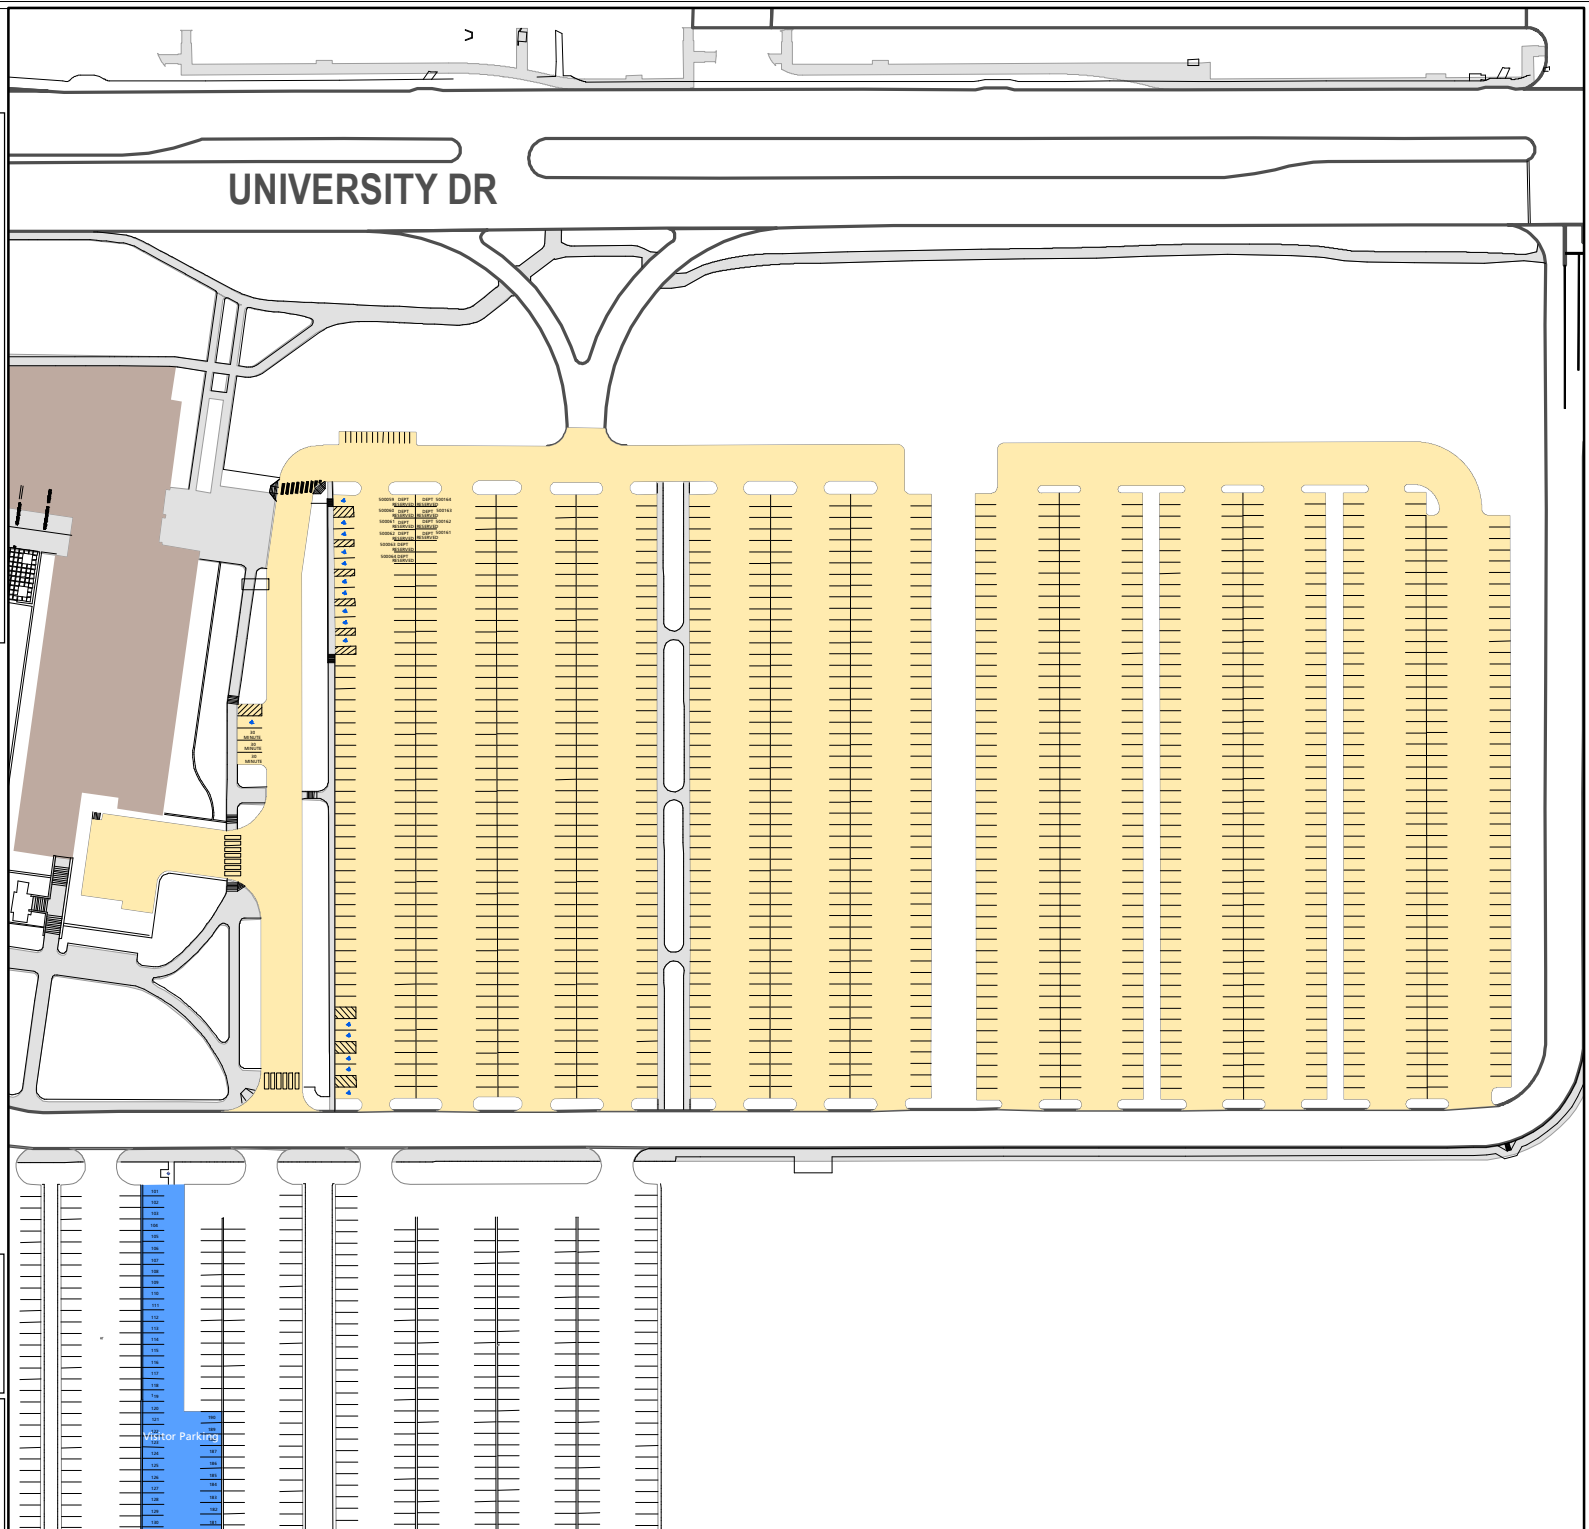

Lot 050

Parking Space Count:

Regular:	1341
Reserved:	0
DVS:	10
Visitor:	0
Accessible:	16
Visitor Accessible:	0
Timed:	3
Service:	0
U.B.:	0
Motorcycle:	14
Loading:	1
Other:	0
RV:	0

Total: 1385

Lost to (Currently Under)
Construction: 0

160 Feet