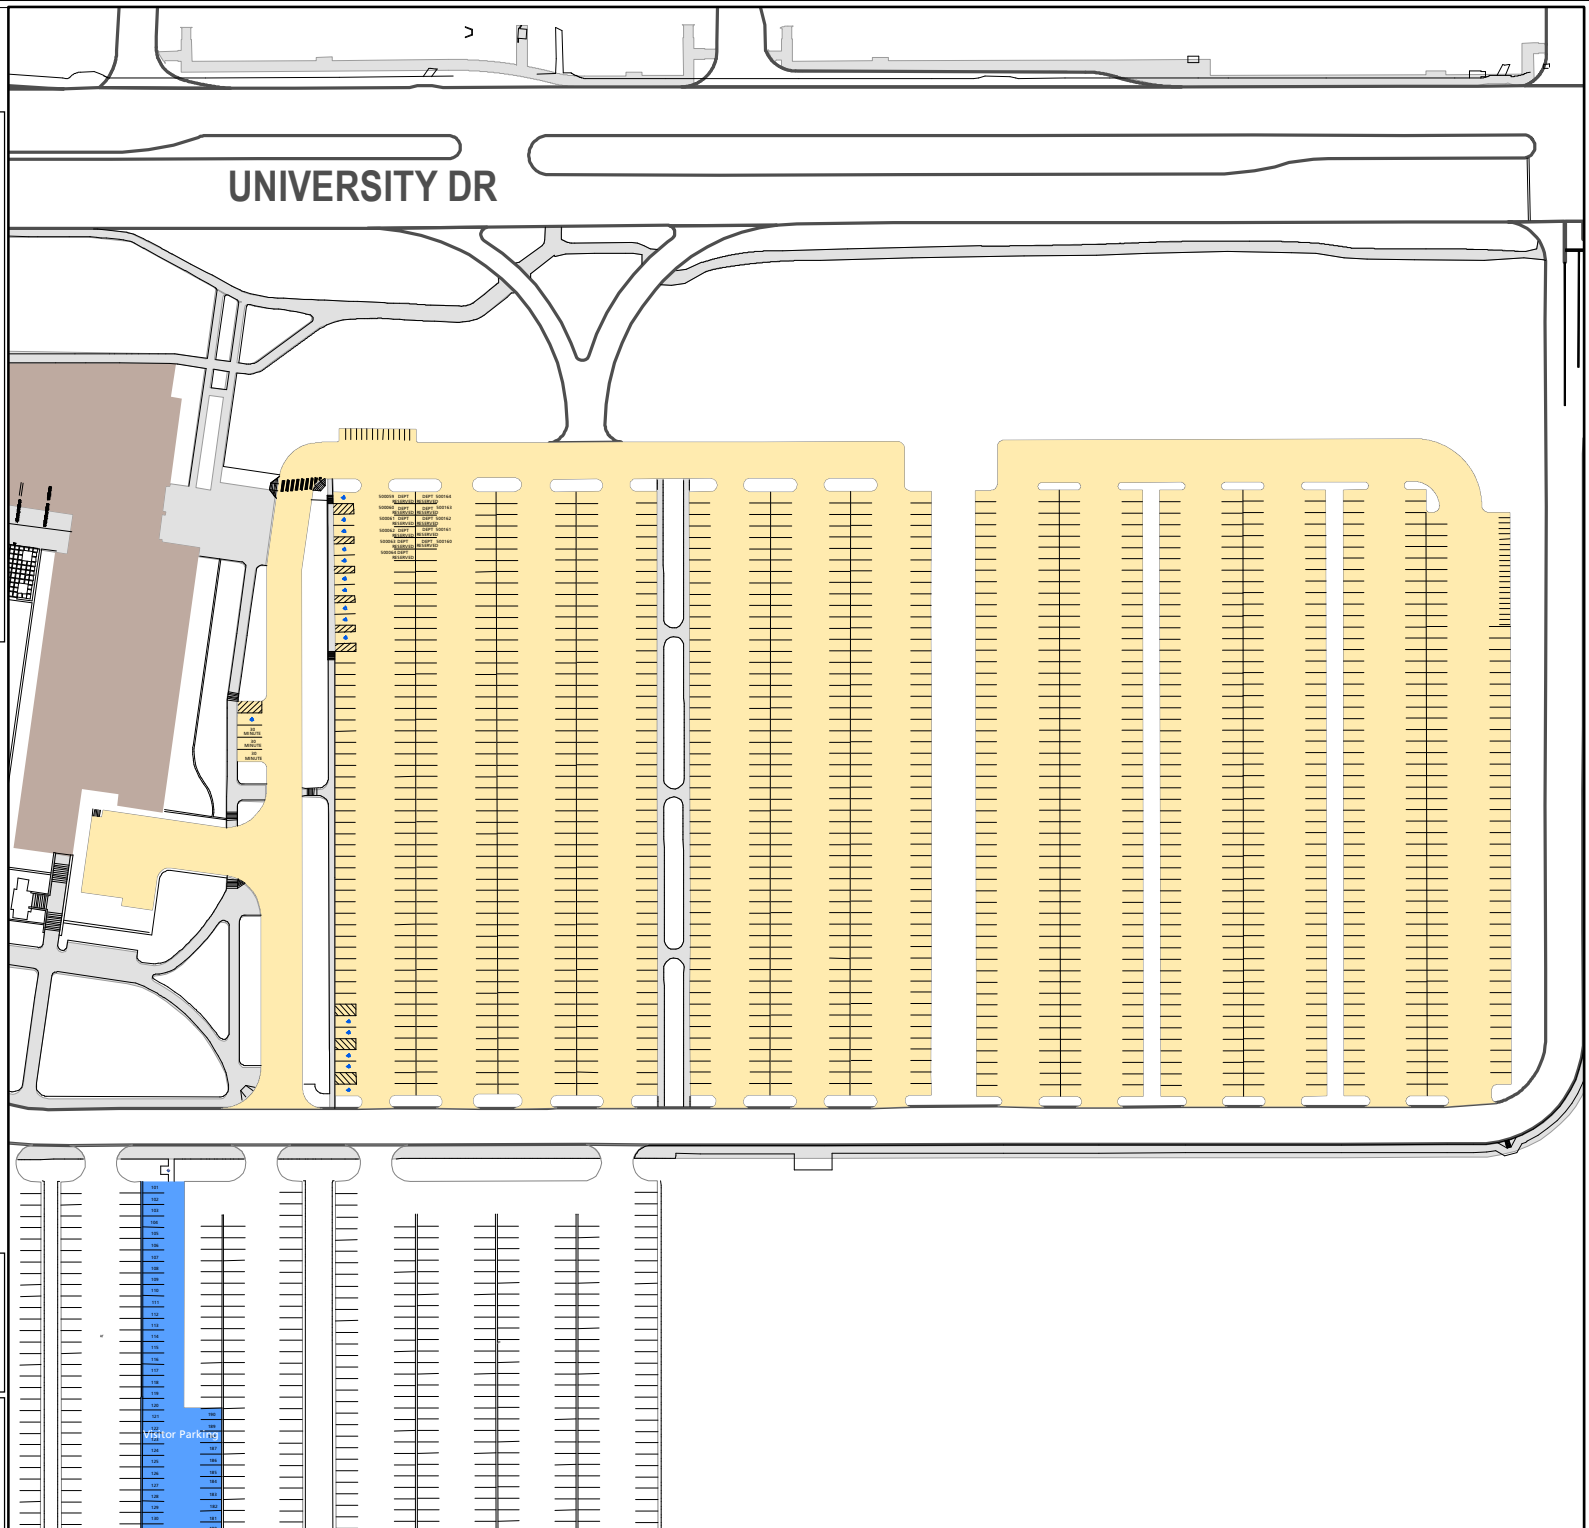

Lot 050

Parking Space Count:

Regular:	1330
Reserved:	0
DVS:	11
Visitor:	0
Accessible:	16
Visitor Accessible:	0
Timed:	3
Service:	0
U.B.:	0
Motorcycle:	35
Loading:	1
Other:	0
RV:	0

Total: 1396

Lost to (Currently Under)
Construction: 0

160 Feet