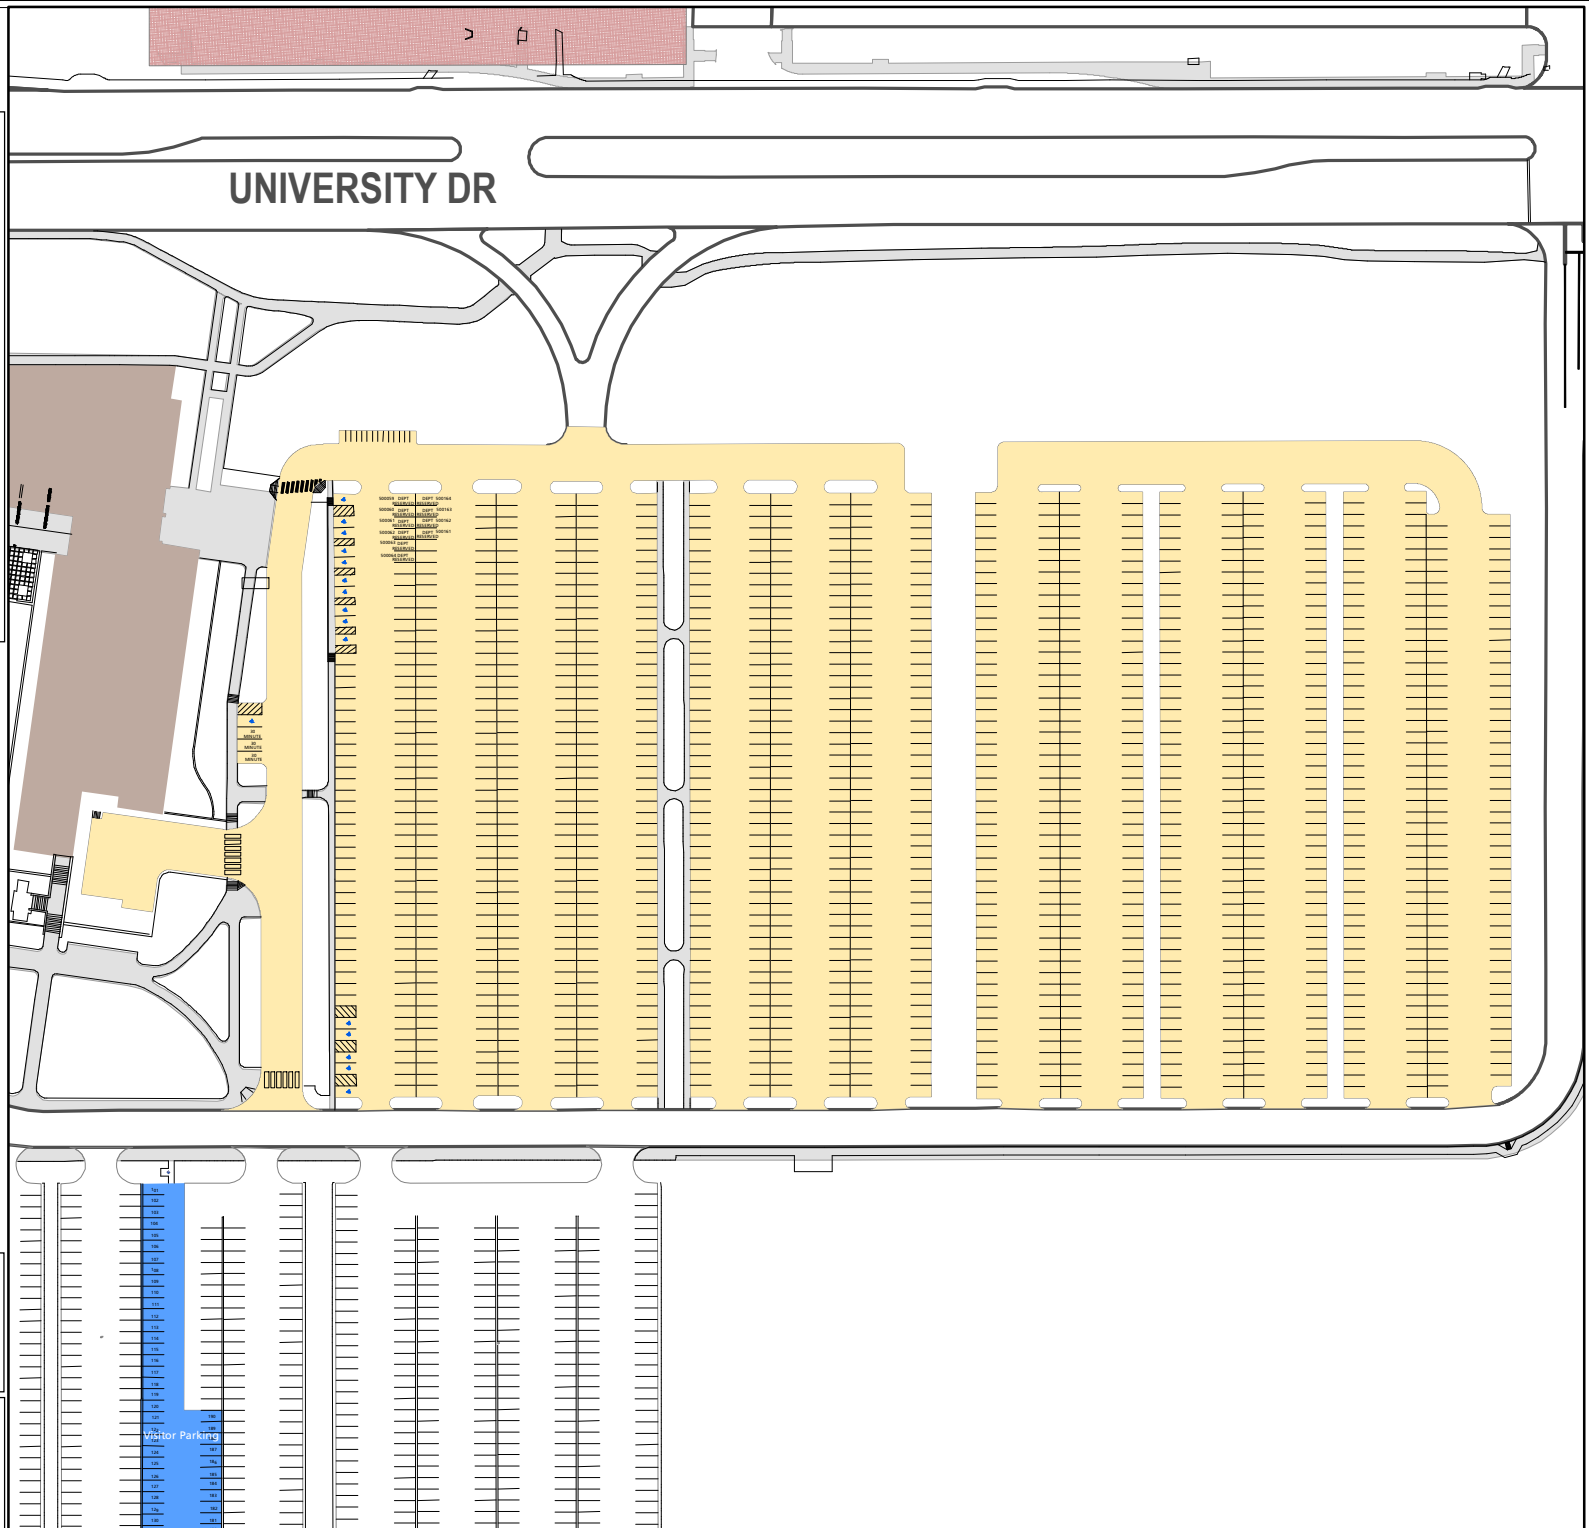

# Lot 050

## Parking Space Count:

Regular:	1341
Reserved:	0
DVS:	10
Visitor:	0
Accessible:	16
Visitor Accessible:	0
Timed:	3
Service:	0
U.B.:	0
Motorcycle:	14
Loading:	1
Other:	0
RV:	0

**Total: 1385**

Lost to (Currently Under) Construction: 0

160 Feet