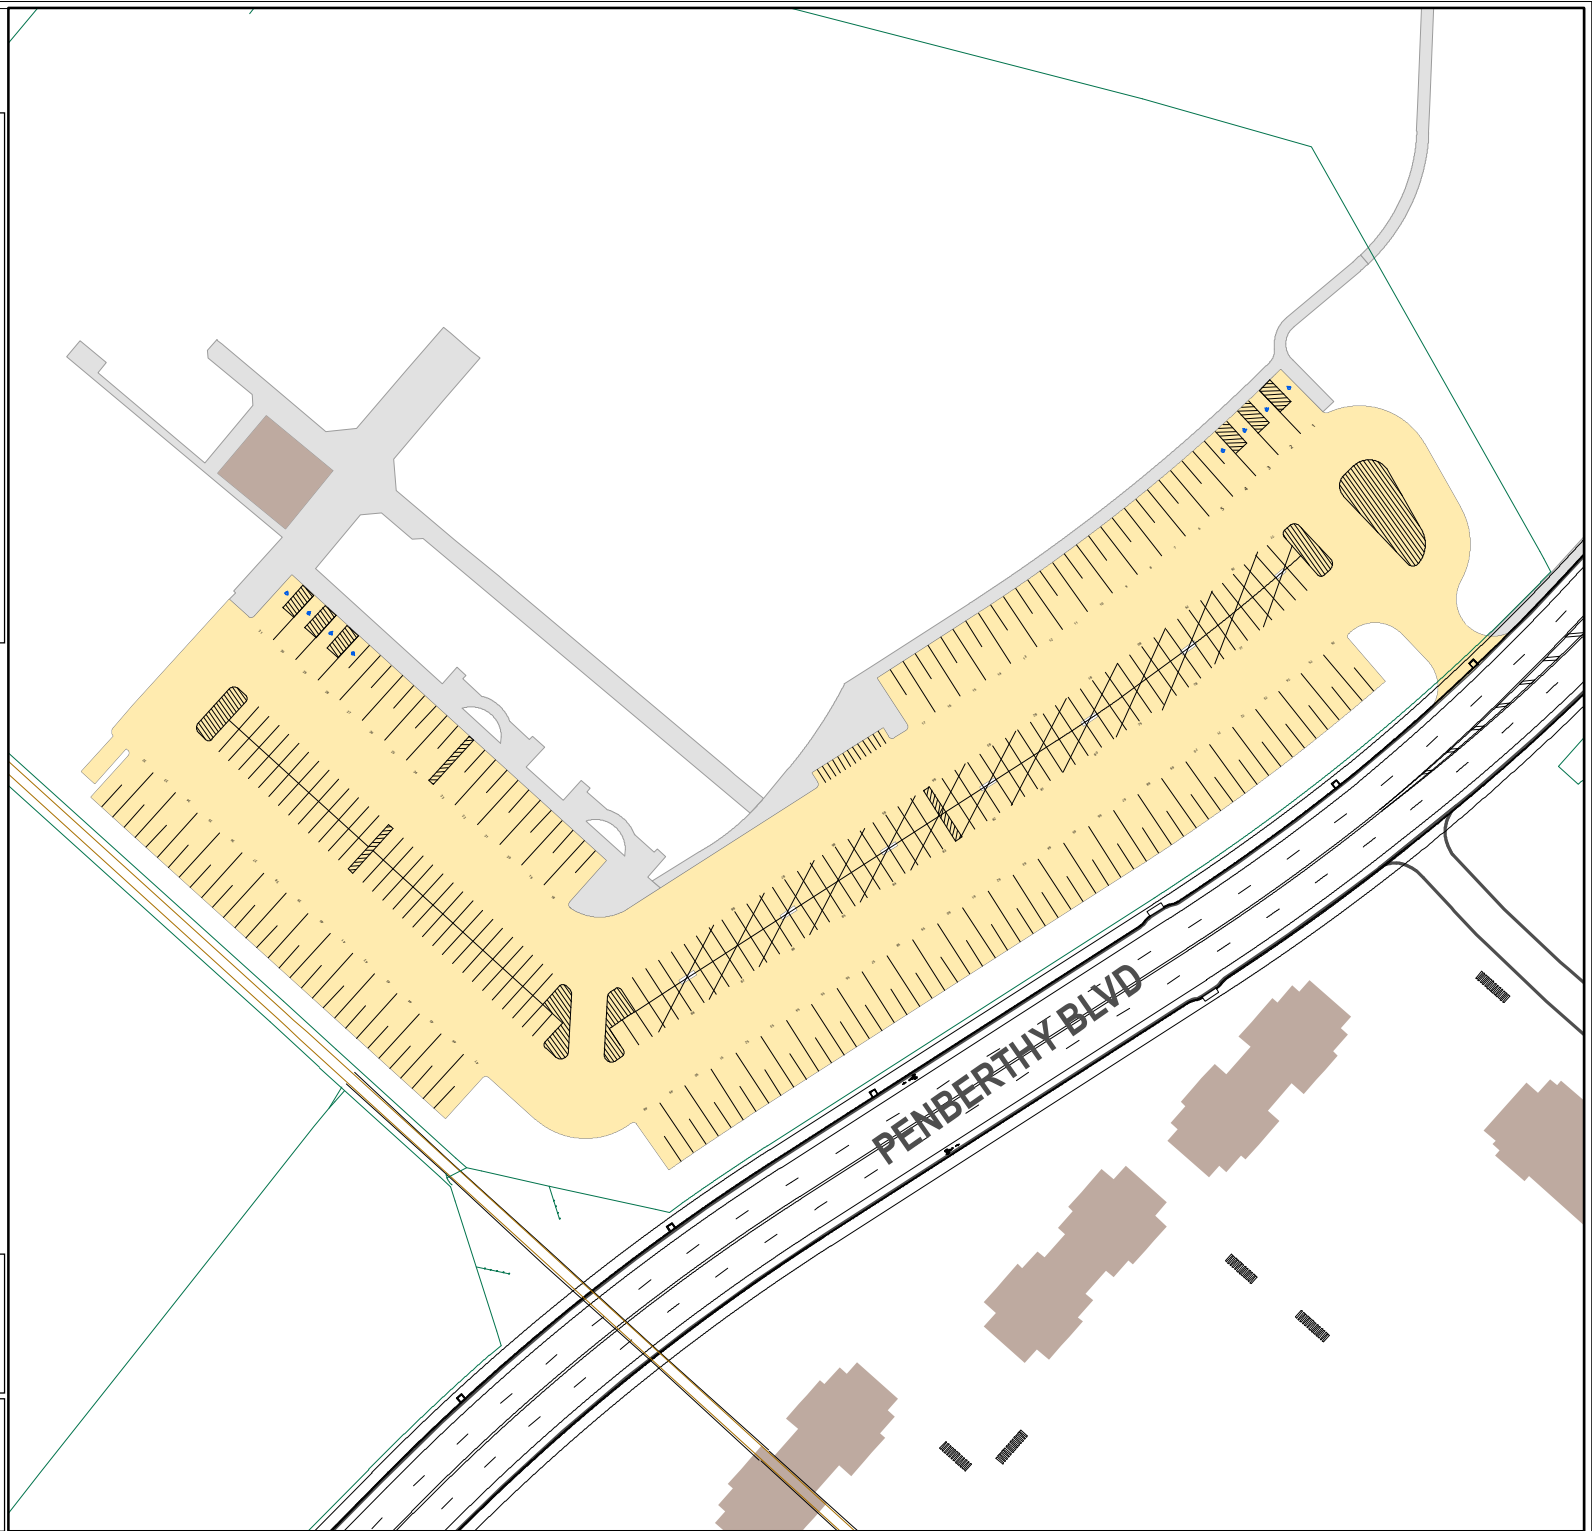

Lot 058

Parking Space Count:

Regular:	310
Reserved:	0
DVS:	0
Visitor:	0
Accessible:	8
Visitor Accessible:	0
Timed:	0
Service:	0
U.B.:	0
Motorcycle:	14
Loading:	0
Other:	0
RV:	88

Total: 420

Lost to (Currently Under)
Construction: 0

150 Feet

TEXAS A&M UNIVERSITY
Transportation Services