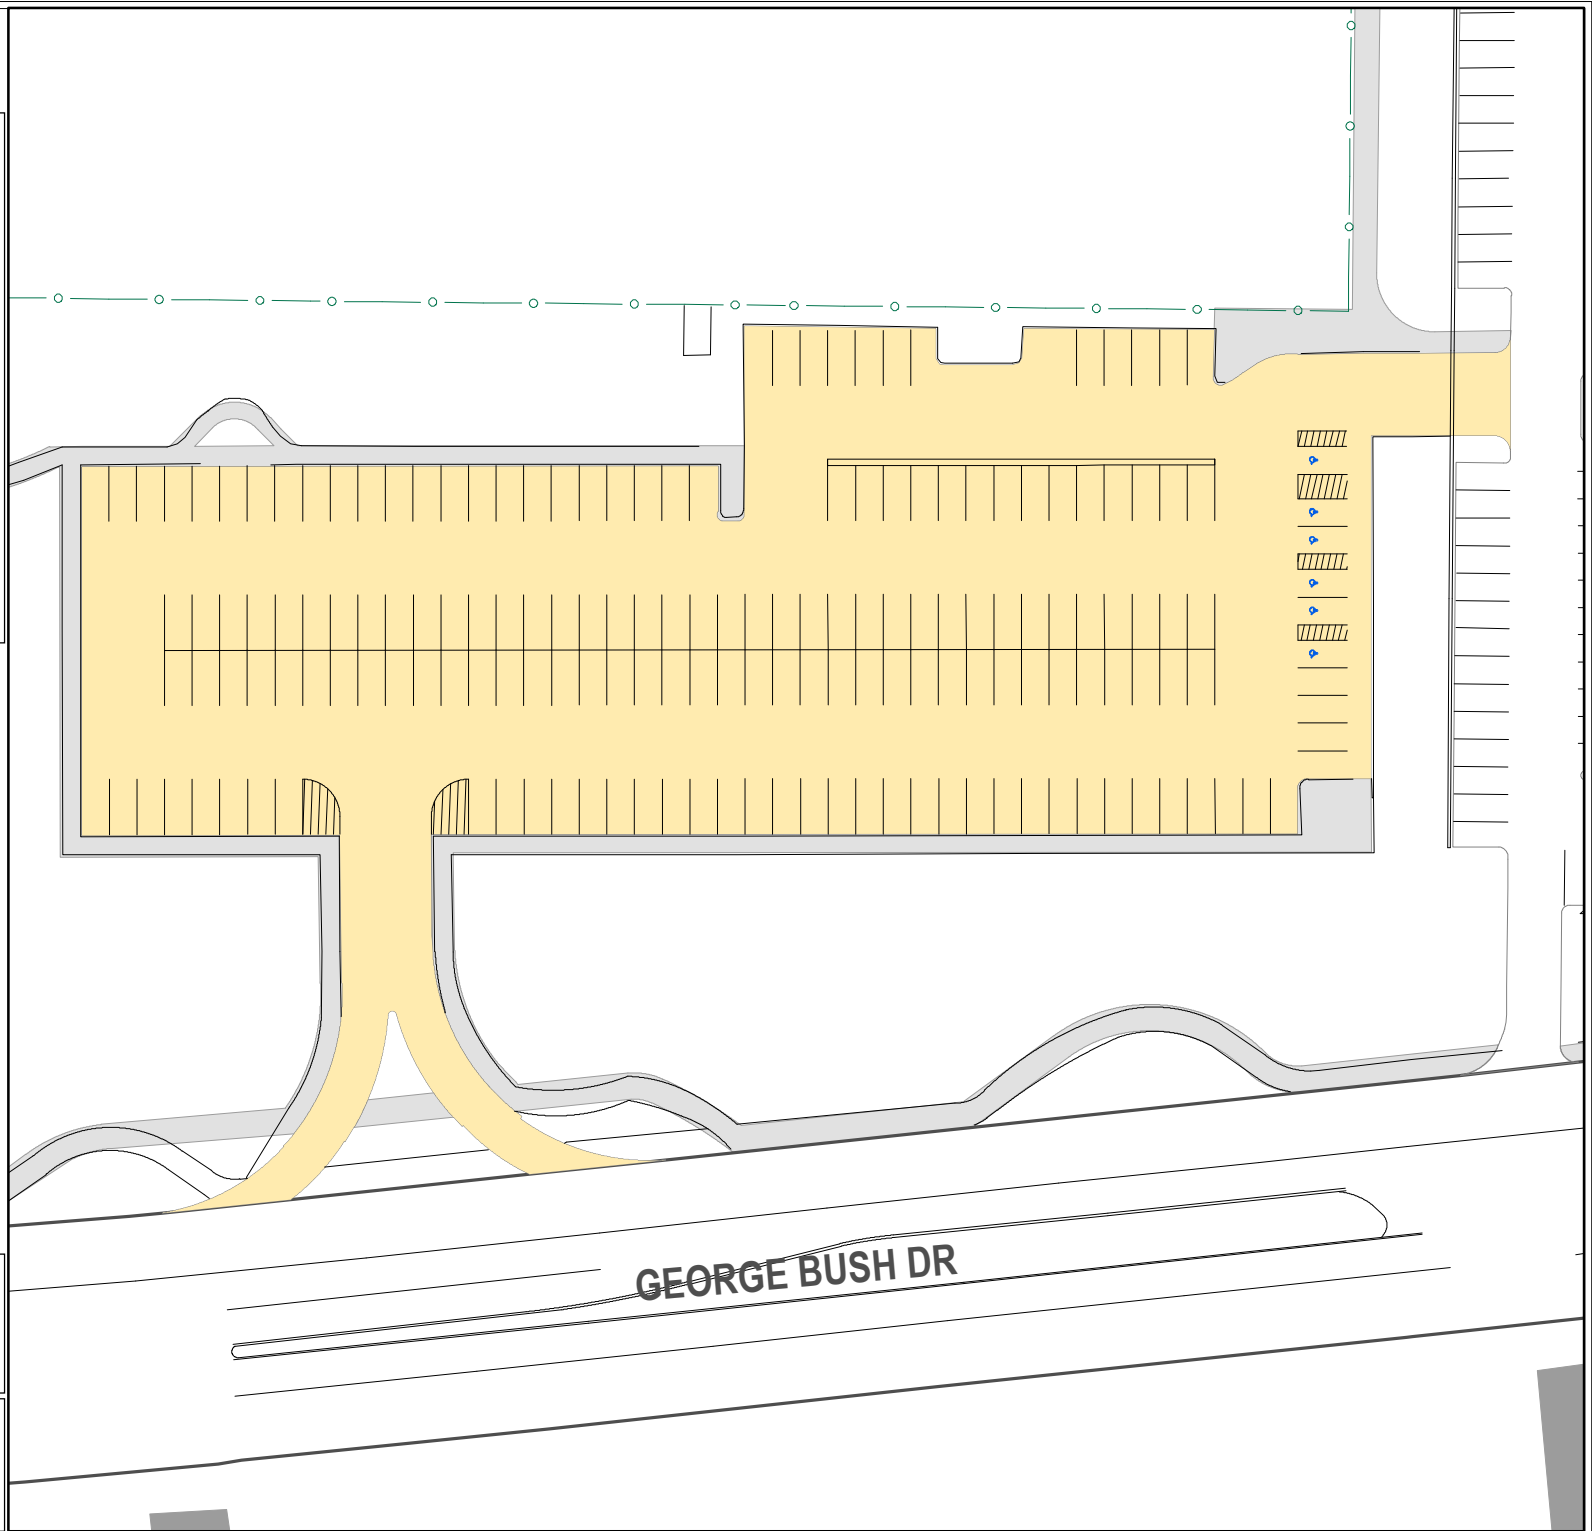

# Lot 060

## Parking Space Count:

Regular:	168
Reserved:	0
DVS:	0
Visitor:	0
Accessible:	6
Visitor Accessible:	0
Timed:	0
Service:	0
U.B.:	0
Motorcycle:	0
Loading:	0
Other:	0
RV:	0

**Total: 174**

Lost to (Currently Under)  
Construction: 0

70 Feet