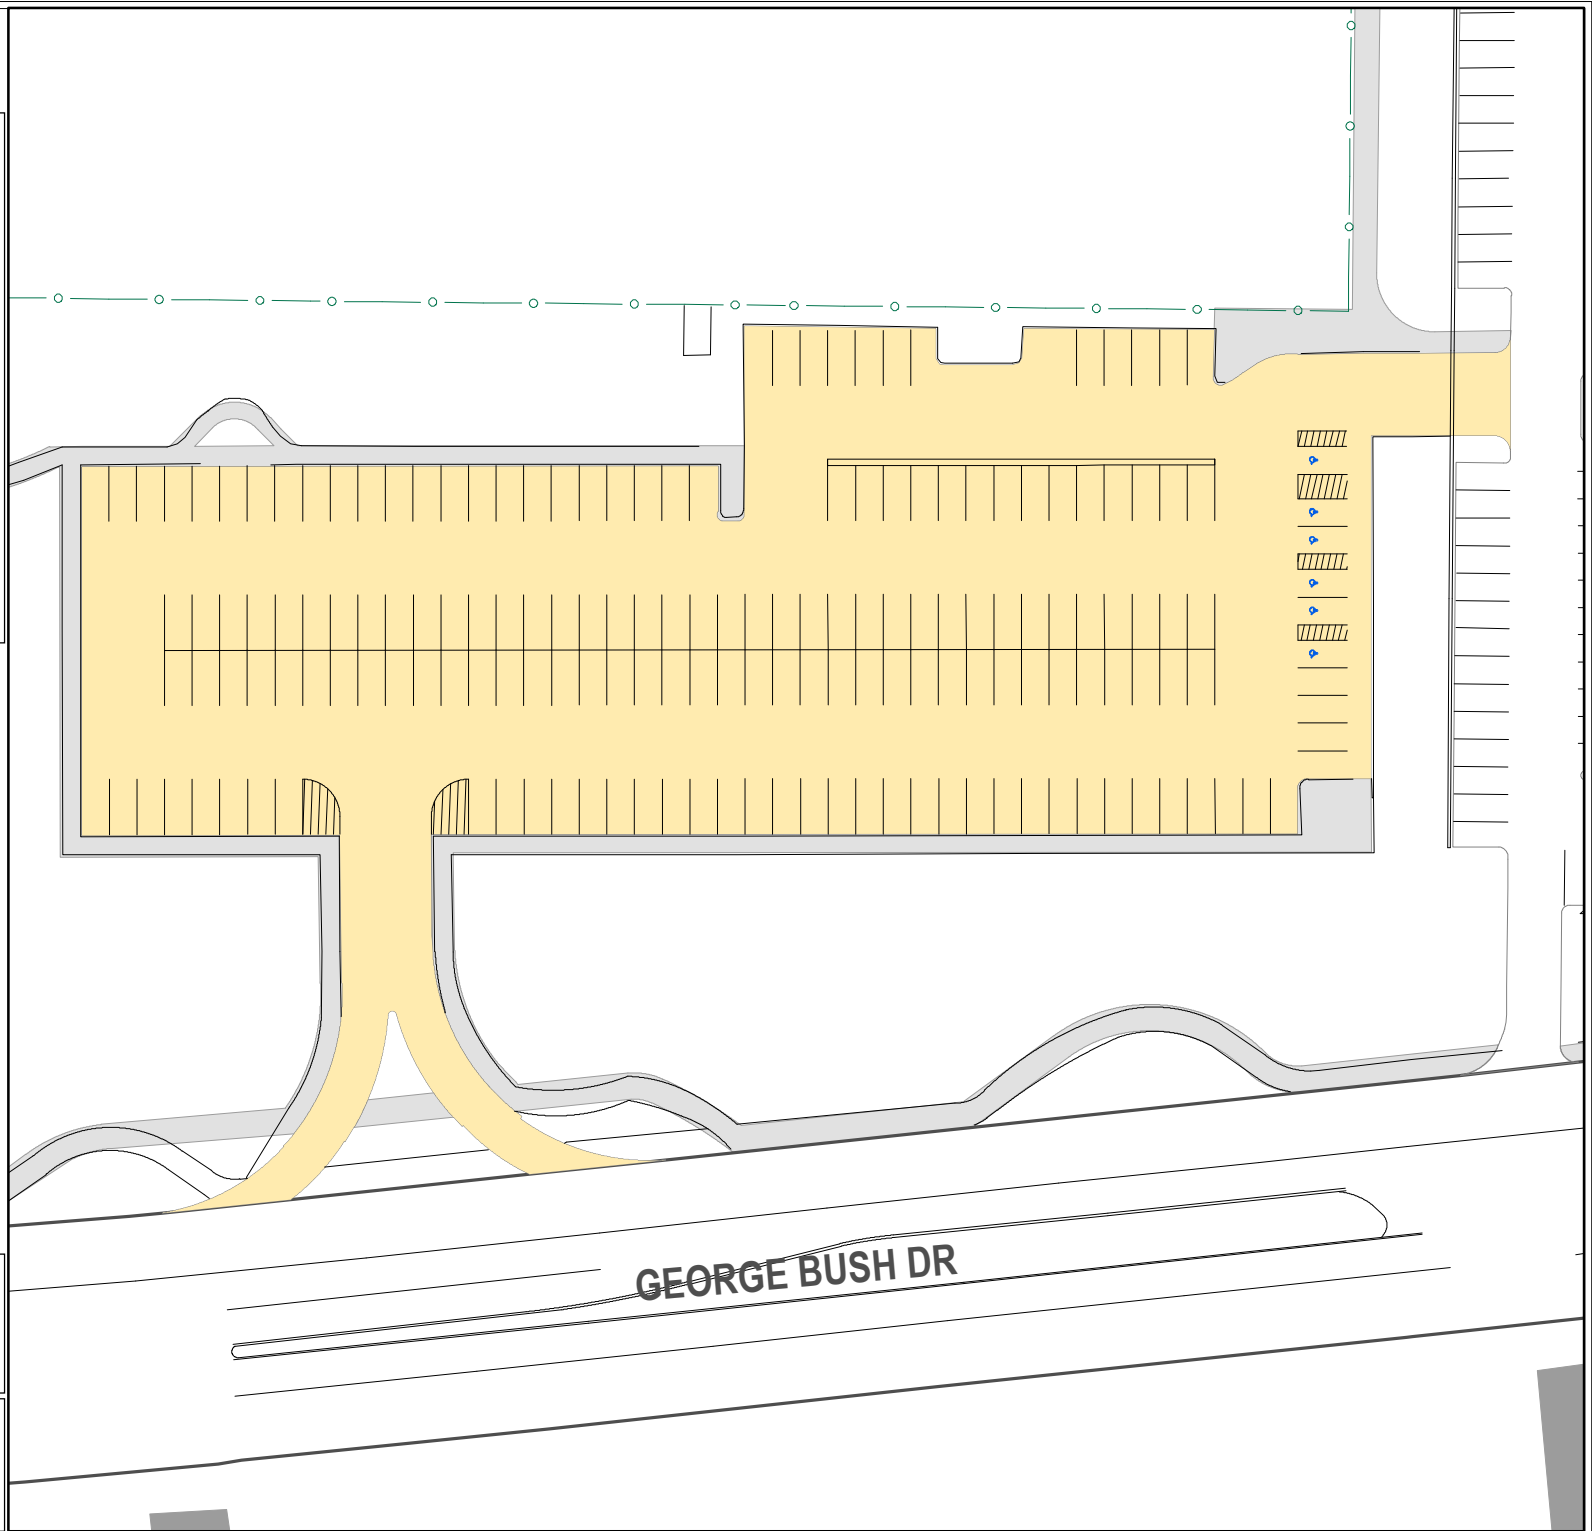

Lot 060

Parking Space Count:

Regular:	168
Reserved:	0
DVS:	0
Visitor:	0
Accessible:	6
Visitor Accessible:	0
Timed:	0
Service:	0
U.B.:	0
Motorcycle:	0
Loading:	0
Other:	0
RV:	0

Total: 174

Lost to (Currently Under)
Construction: 0

70 Feet