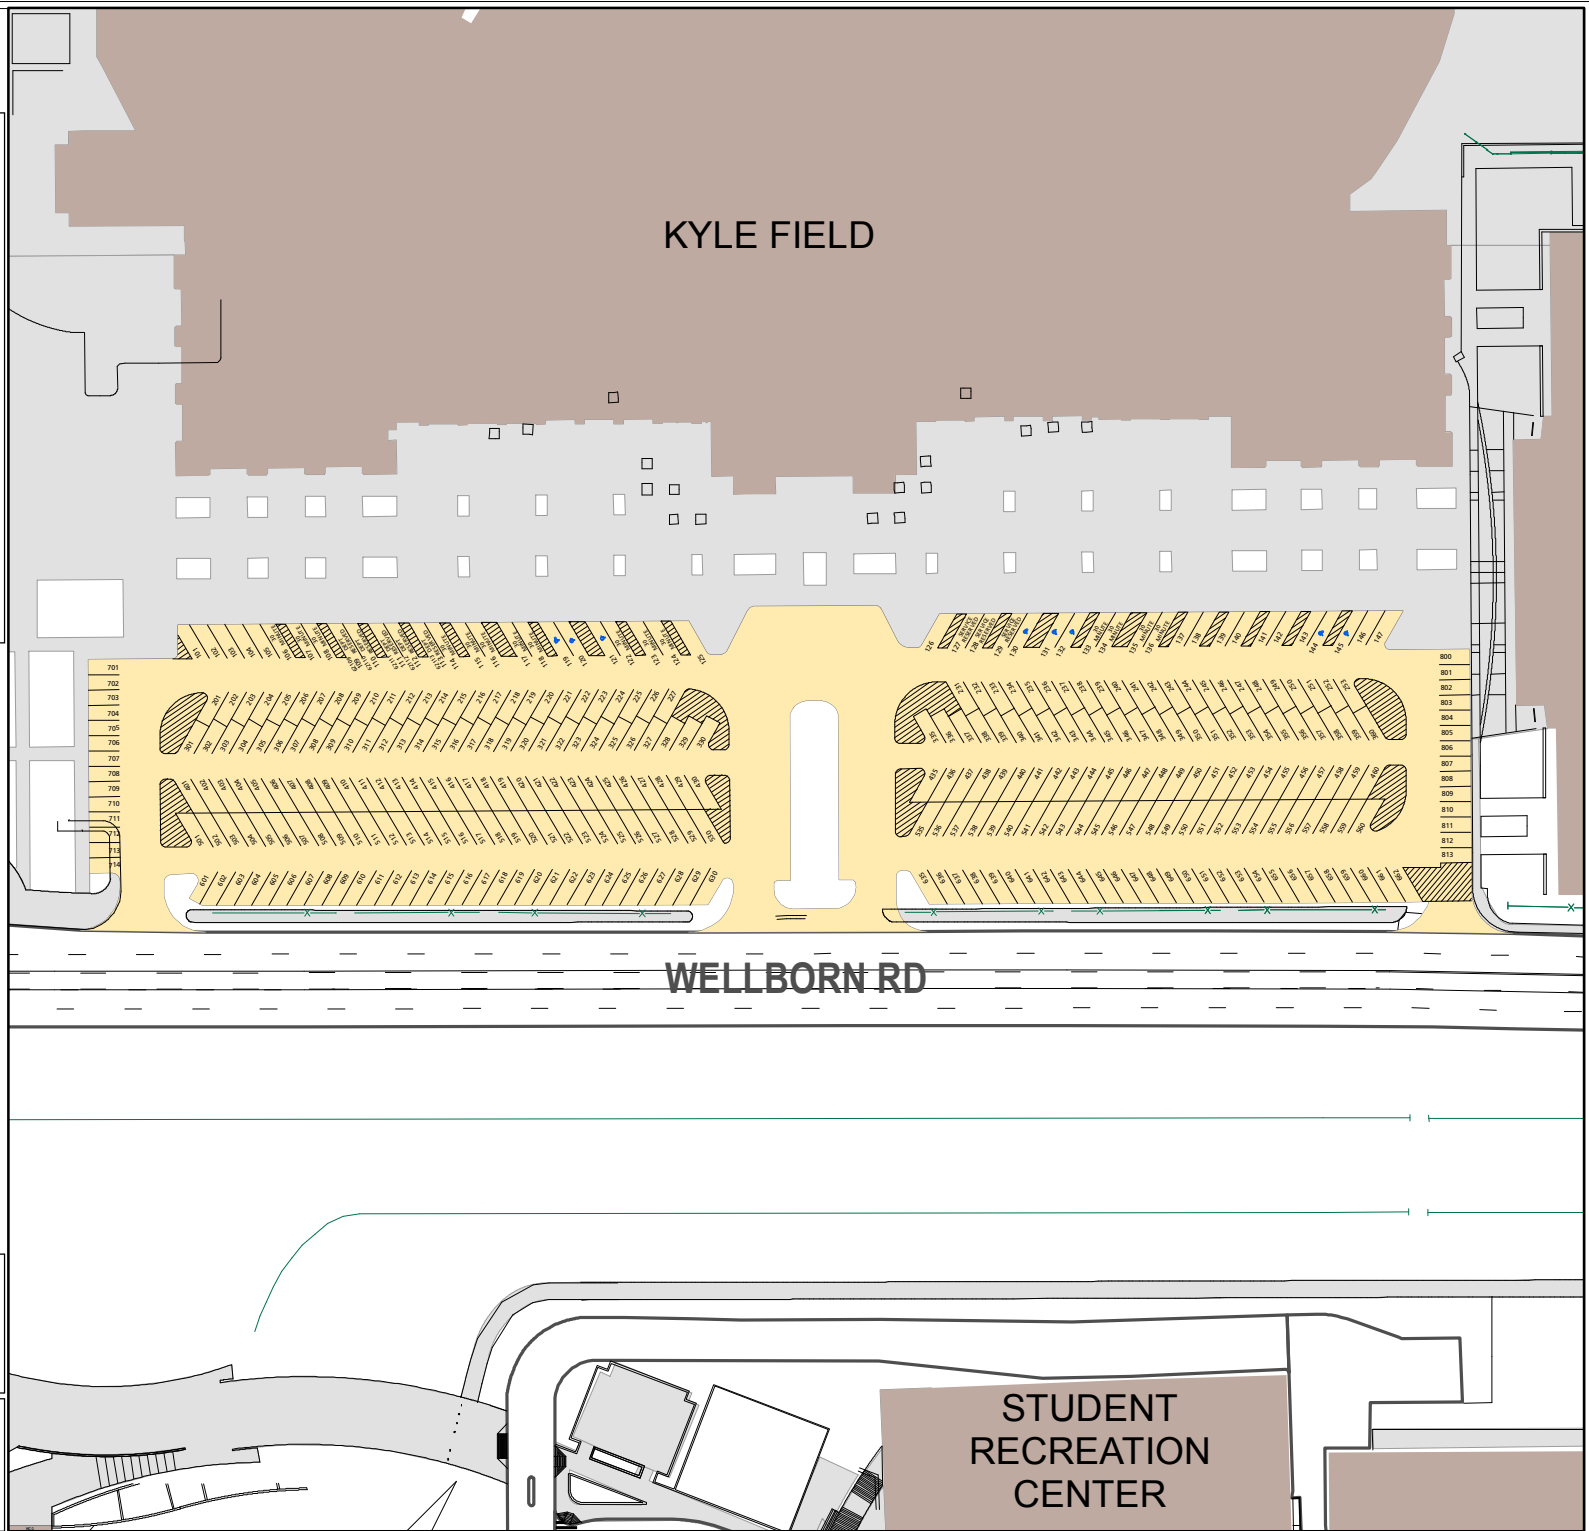

Lot 062

Parking Space Count:

Regular:	320
Reserved:	0
DVS:	5
Visitor:	0
Accessible:	8
Visitor Accessible:	0
Timed:	15
Service:	3
U.B.:	0
Motorcycle:	0
Loading:	0
Other:	0
RV:	0

Total: 351

Lost to (Currently Under) Construction: 0

130 Feet