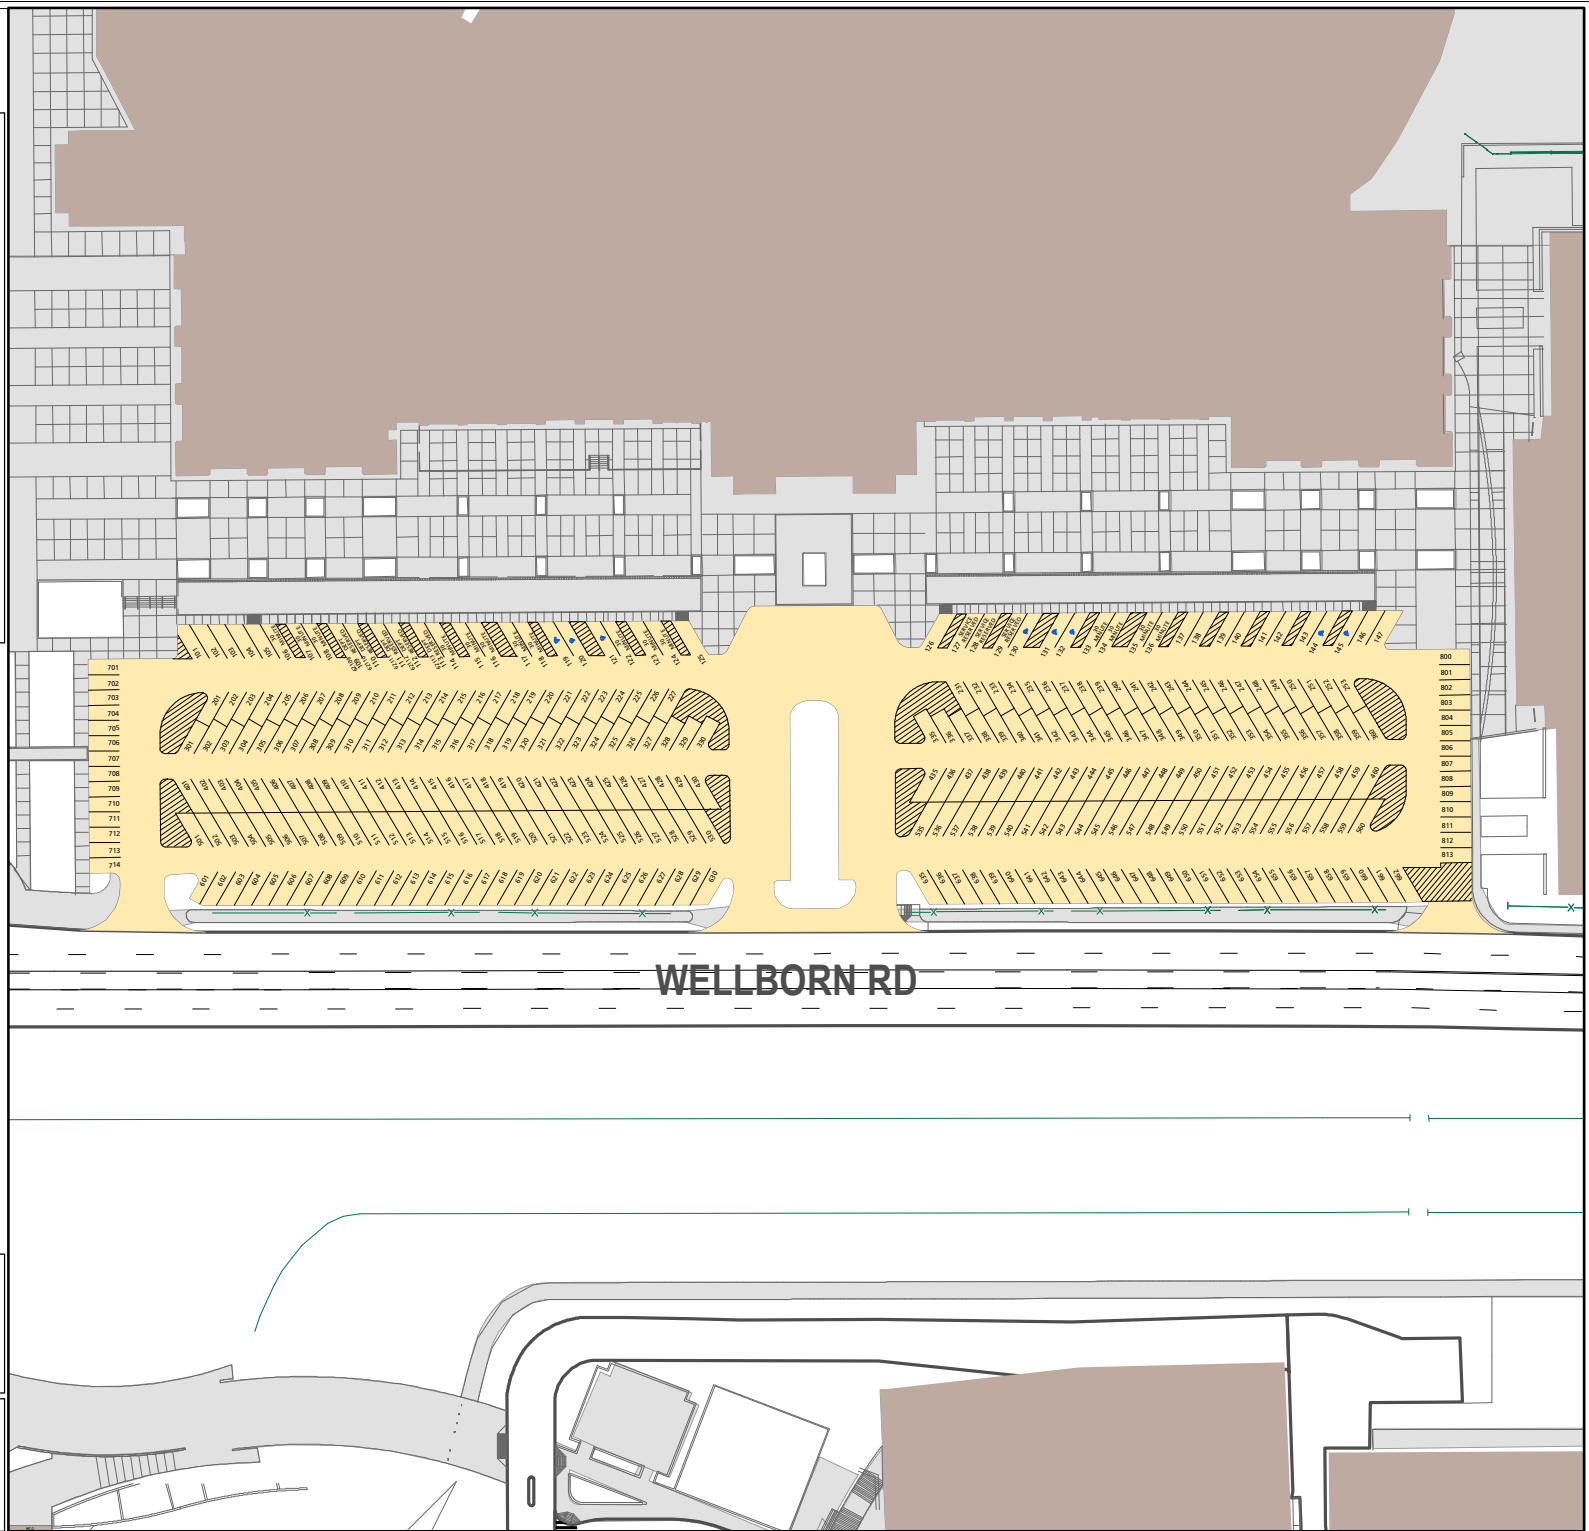

# Lot 062

## Parking Space Count:

Regular:	320
Reserved:	0
DVS:	5
Visitor:	0
Accessible:	8
Visitor Accessible:	0
Timed:	15
Service:	3
U.B.:	0
Motorcycle:	0
Loading:	0
Other:	0
RV:	0

**Total: 351**

Lost to (Currently Under) Construction: 0

130 Feet