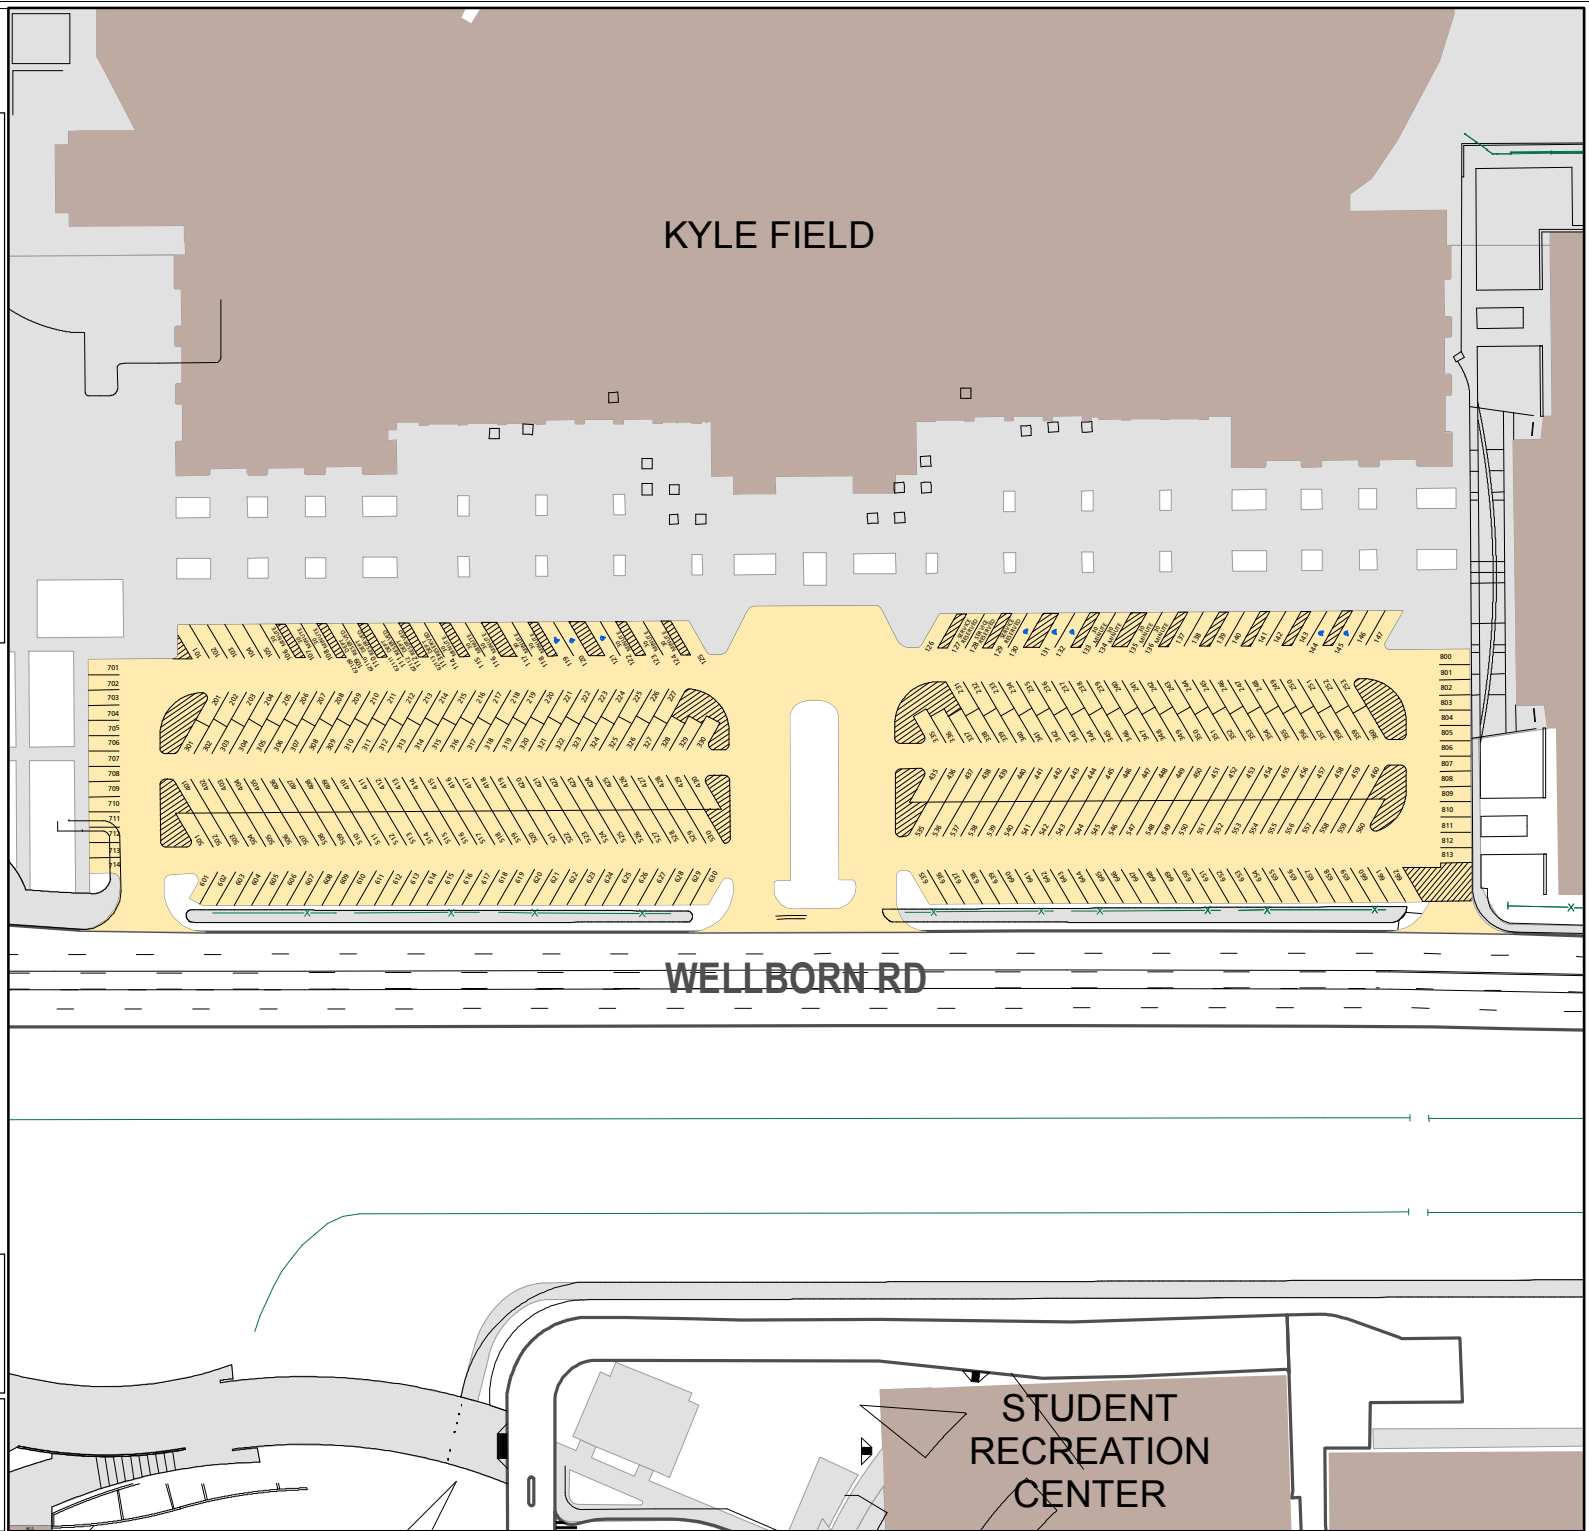

Lot 062

Parking Space Count:

Regular:	320
Reserved:	0
DVS:	5
Visitor:	0
Accessible:	8
Visitor Accessible:	0
Timed:	15
Service:	3
U.B.:	0
Motorcycle:	0
Loading:	0
Other:	0
RV:	0

Total: 351

Lost to (Currently Under) Construction: 0

130 Feet