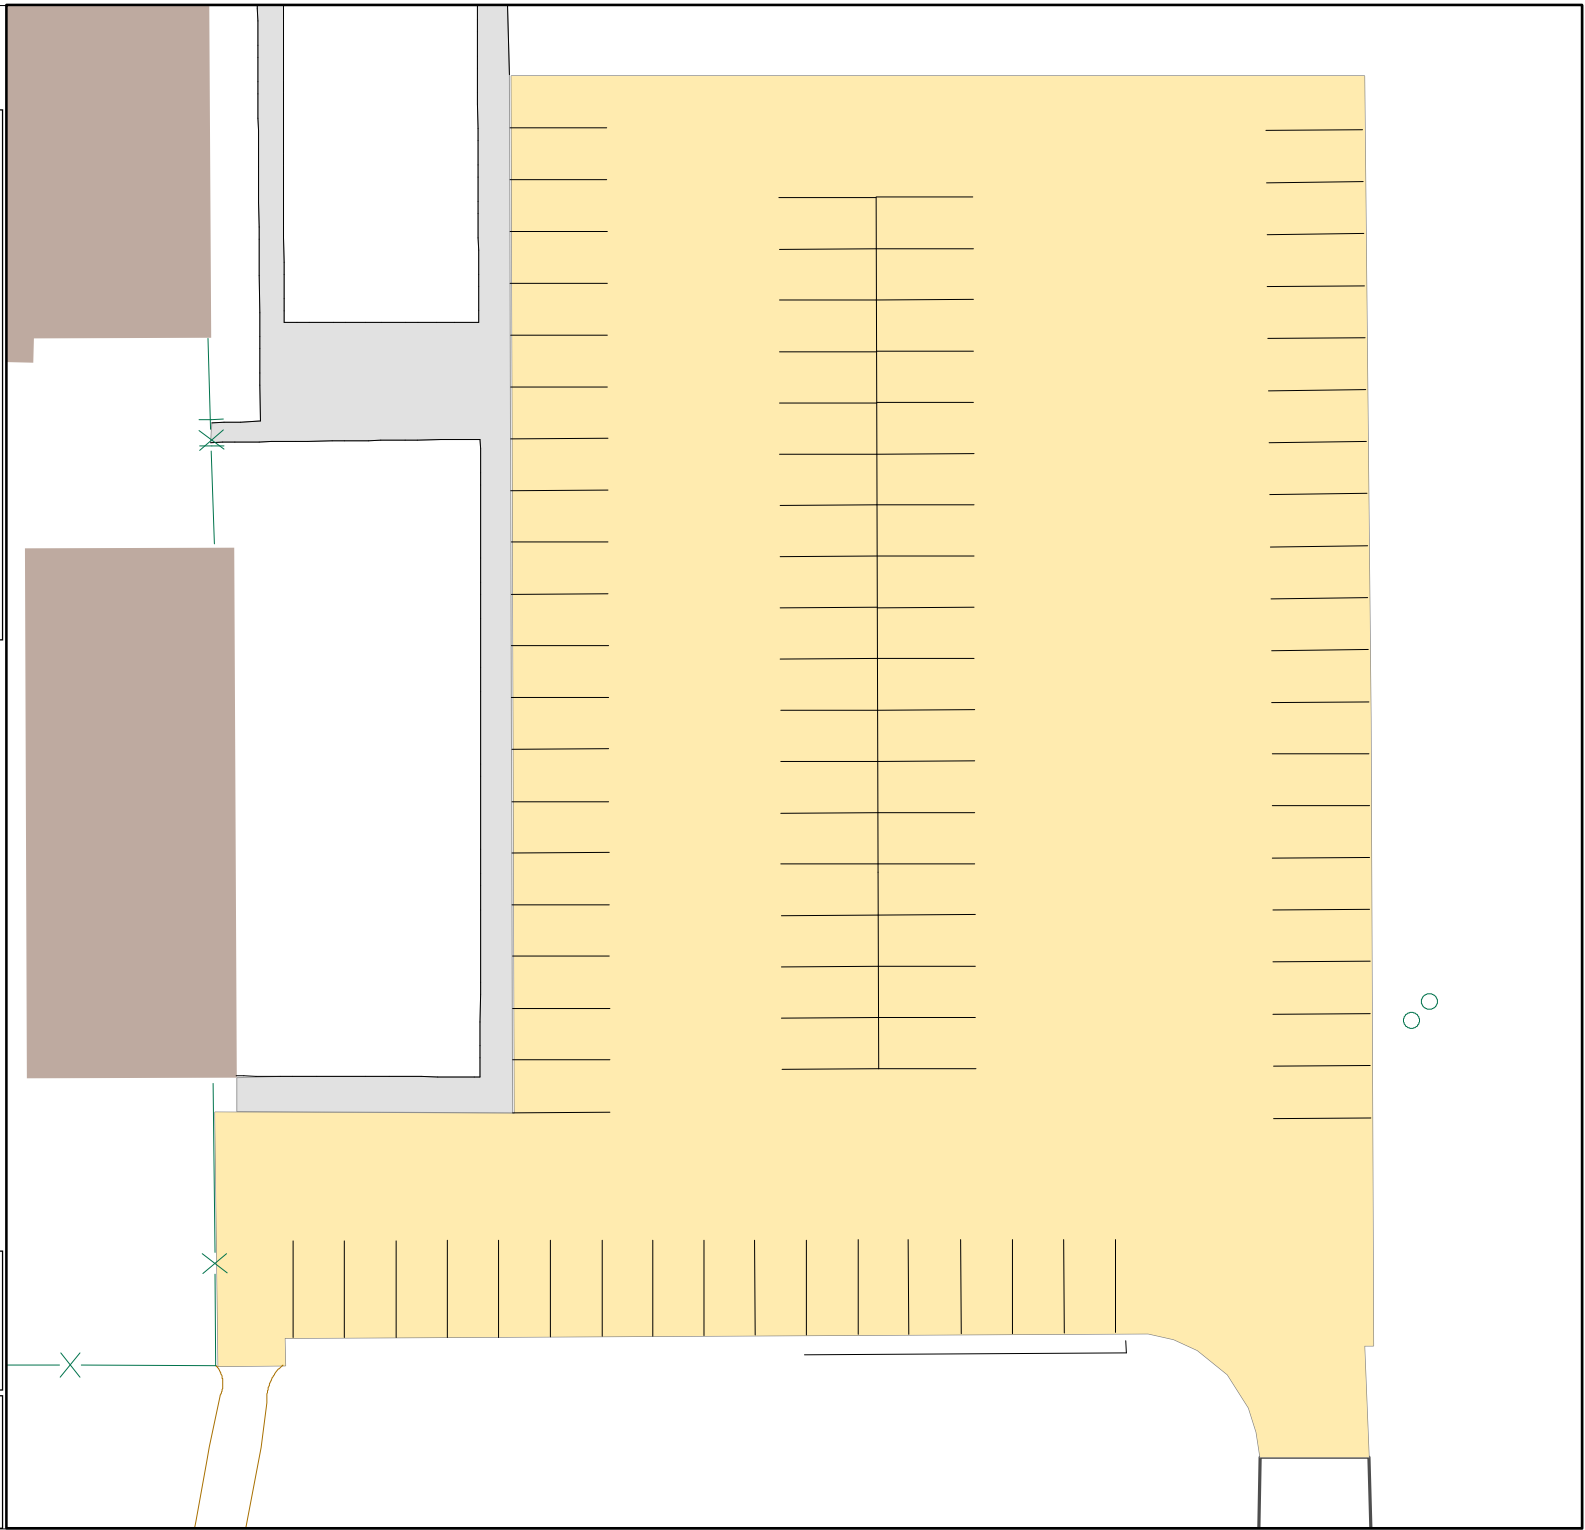

Lot 064

Parking Space Count:

Regular:	90
Reserved:	0
DVS:	0
Visitor:	0
Accessible:	0
Visitor Accessible:	0
Timed:	0
Service:	0
U.B.:	0
Motorcycle:	0
Loading:	0
Other:	0
RV:	0

Total: 90

Lost to (Currently Under)
Construction: 0

30 Feet