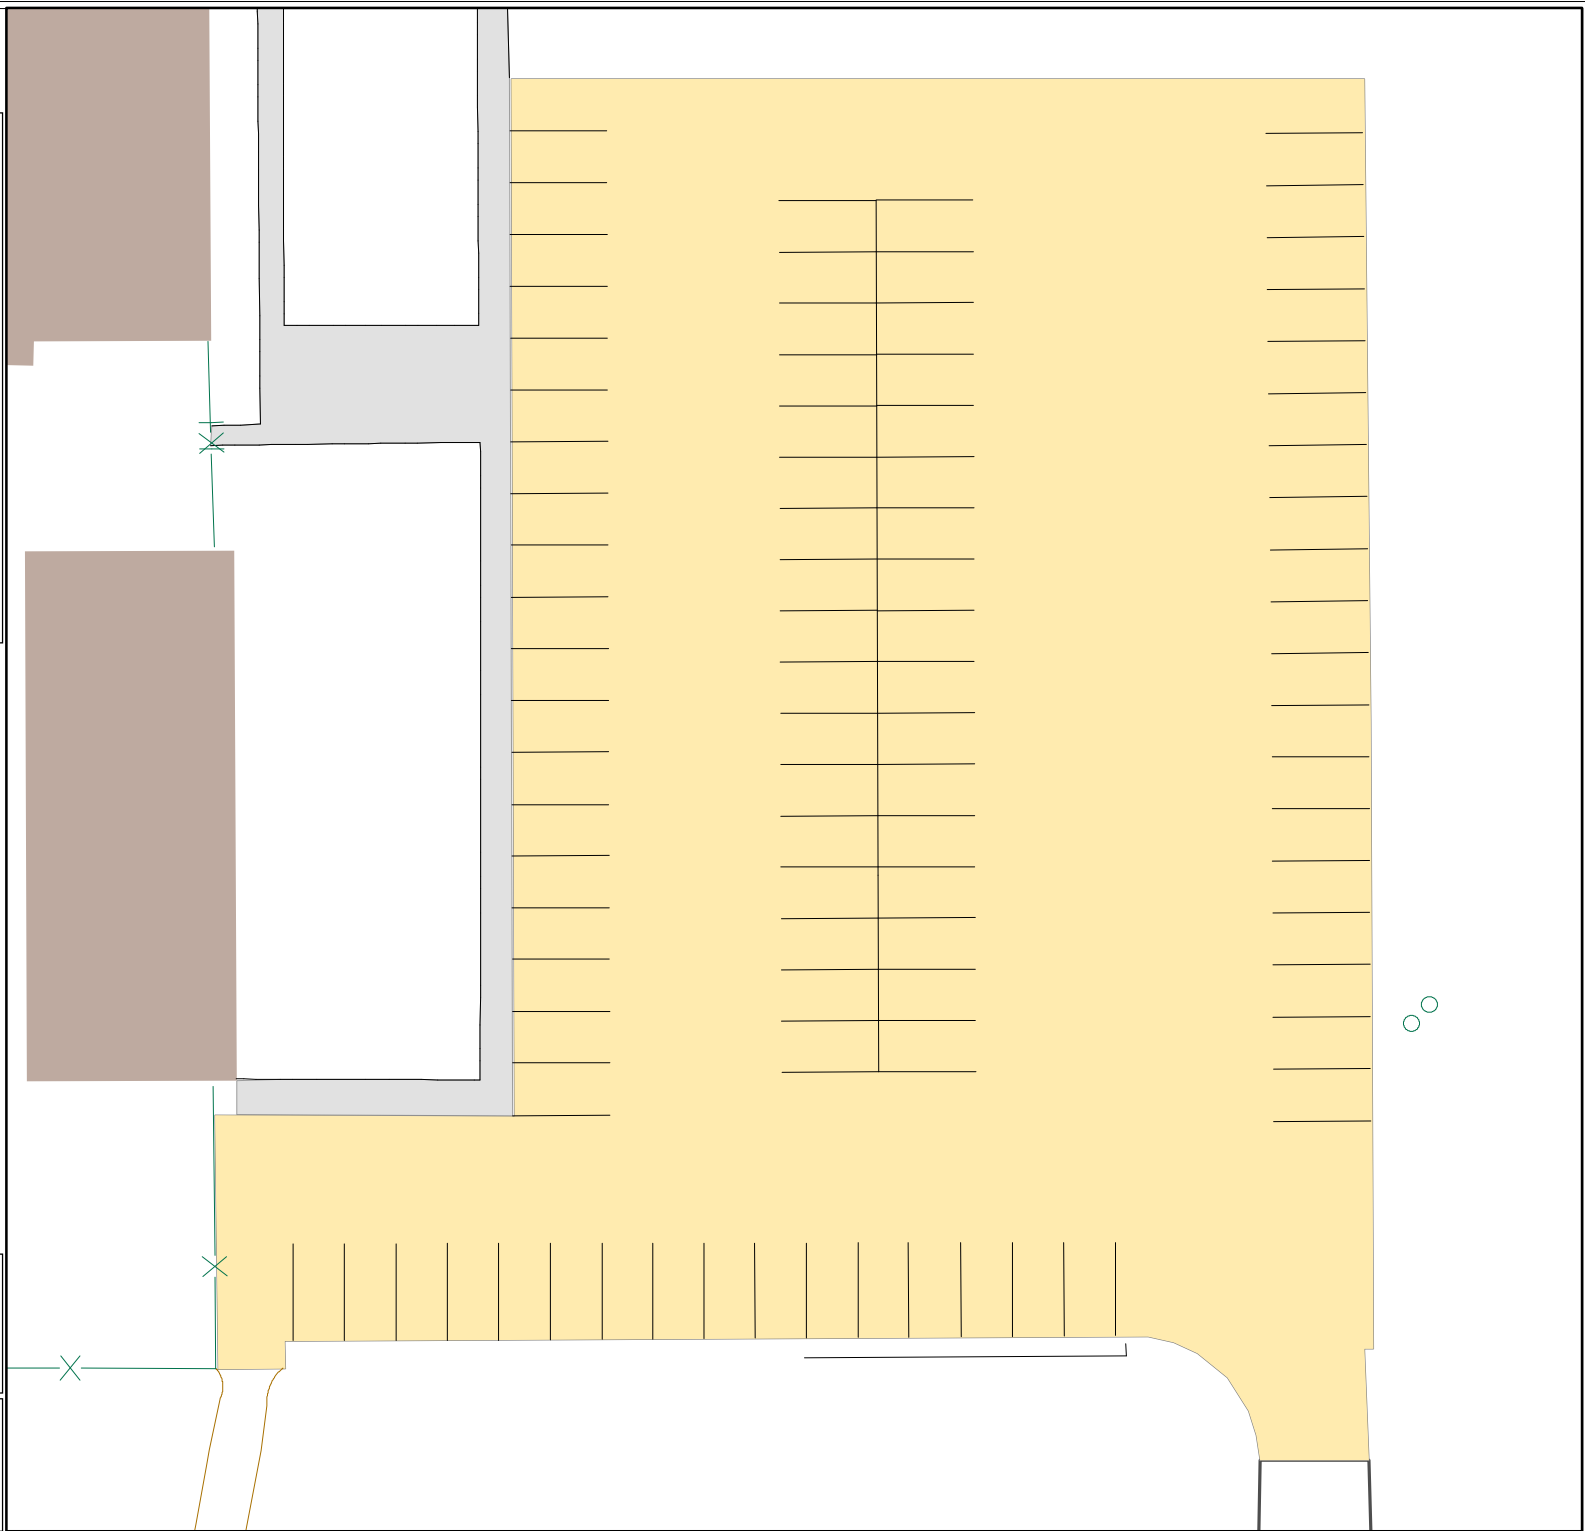

Lot 064

Parking Space Count:

Regular:	90
Reserved:	0
DVS:	0
Visitor:	0
Accessible:	0
Visitor Accessible:	0
Timed:	0
Service:	0
U.B.:	0
Motorcycle:	0
Loading:	0
Other:	0
RV:	0

Total: 90

Lost to (Currently Under)
Construction: 0

30 Feet