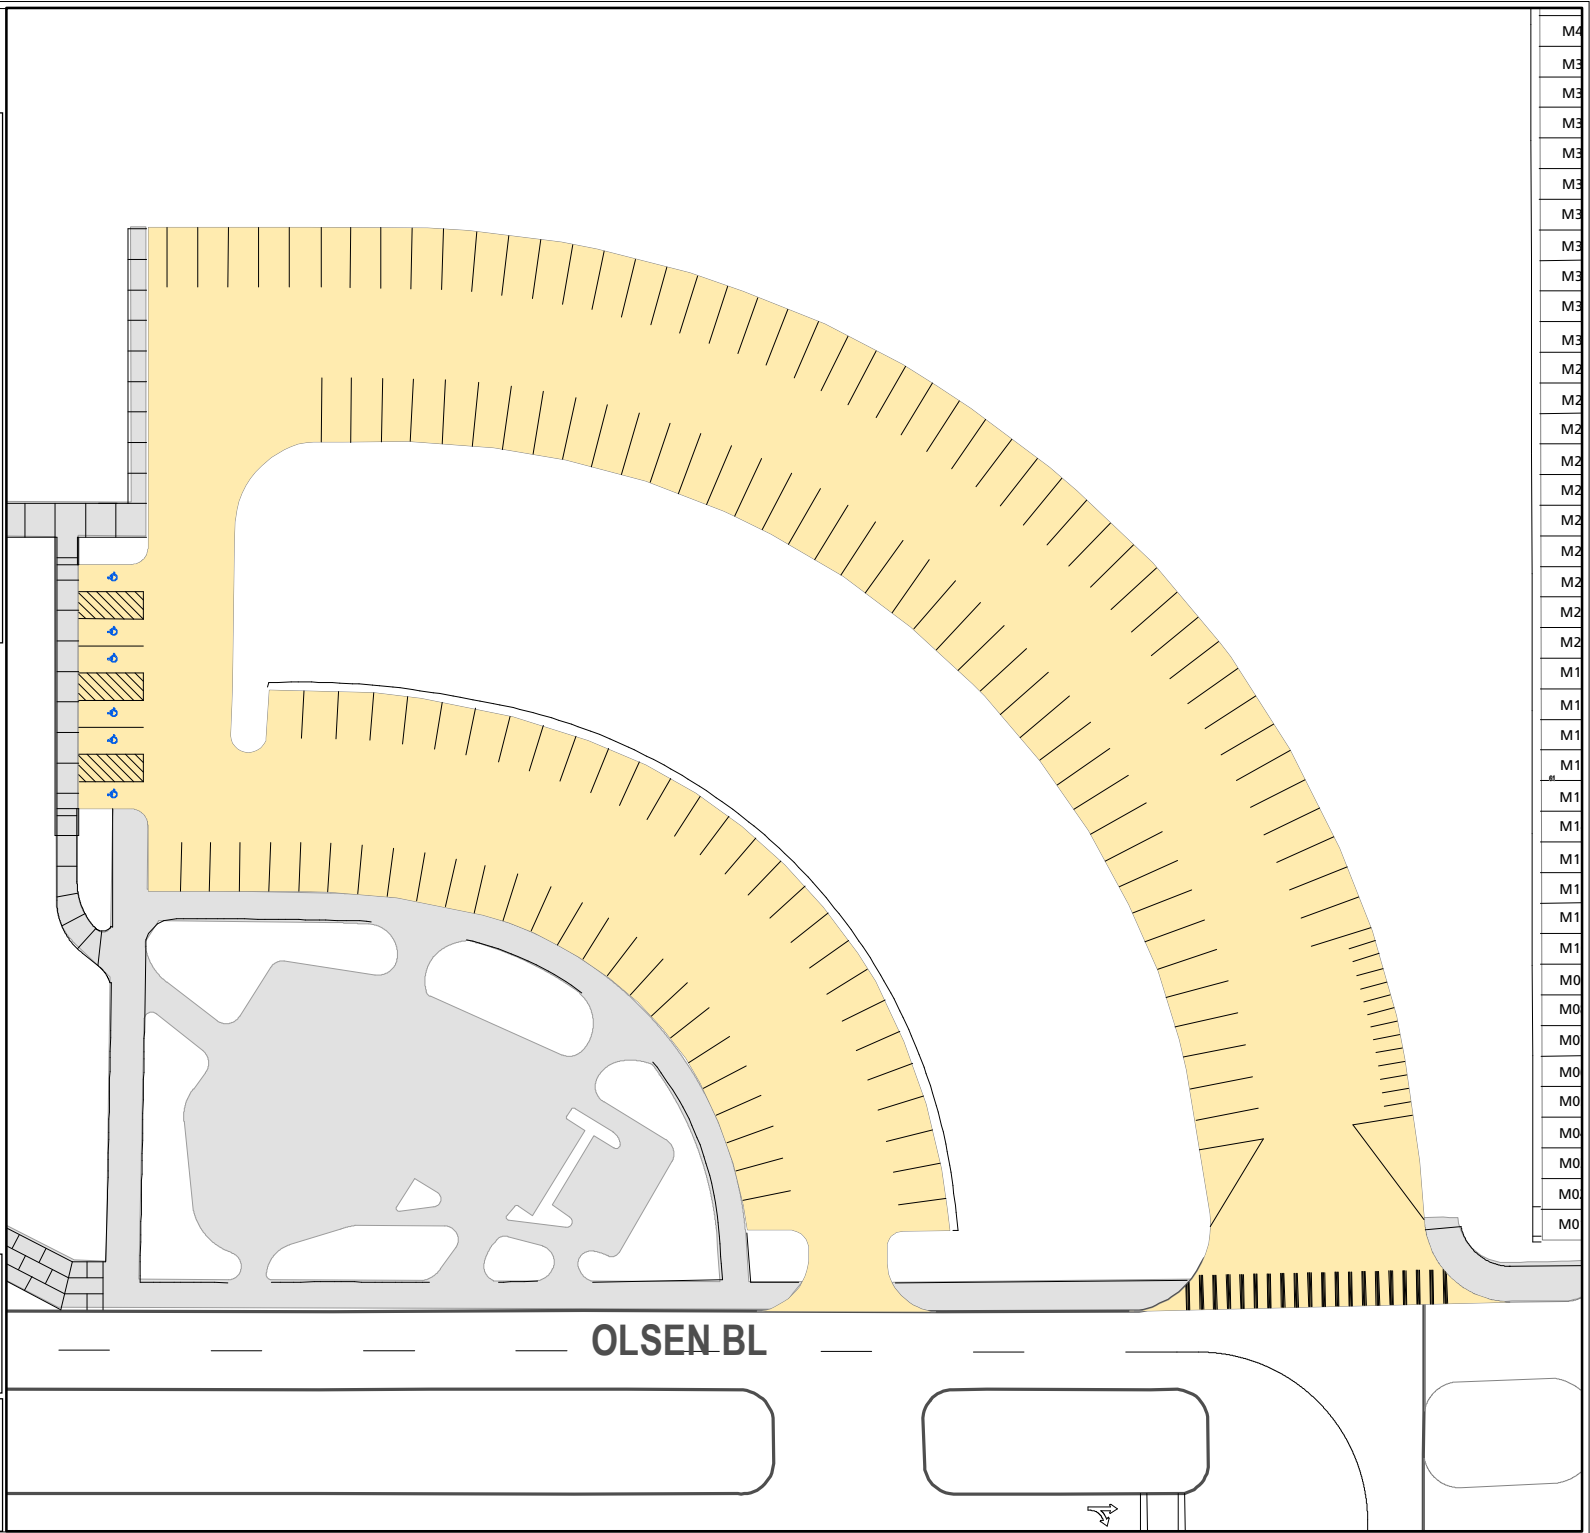

Lot 065

Parking Space Count:

Regular:	142
Reserved:	0
DVS:	0
Visitor:	0
Accessible:	6
Visitor Accessible:	0
Timed:	0
Service:	0
U.B.:	0
Motorcycle:	14
Loading:	0
Other:	0
RV:	0

Total: 162

Lost to (Currently Under)
Construction: 0

60 Feet