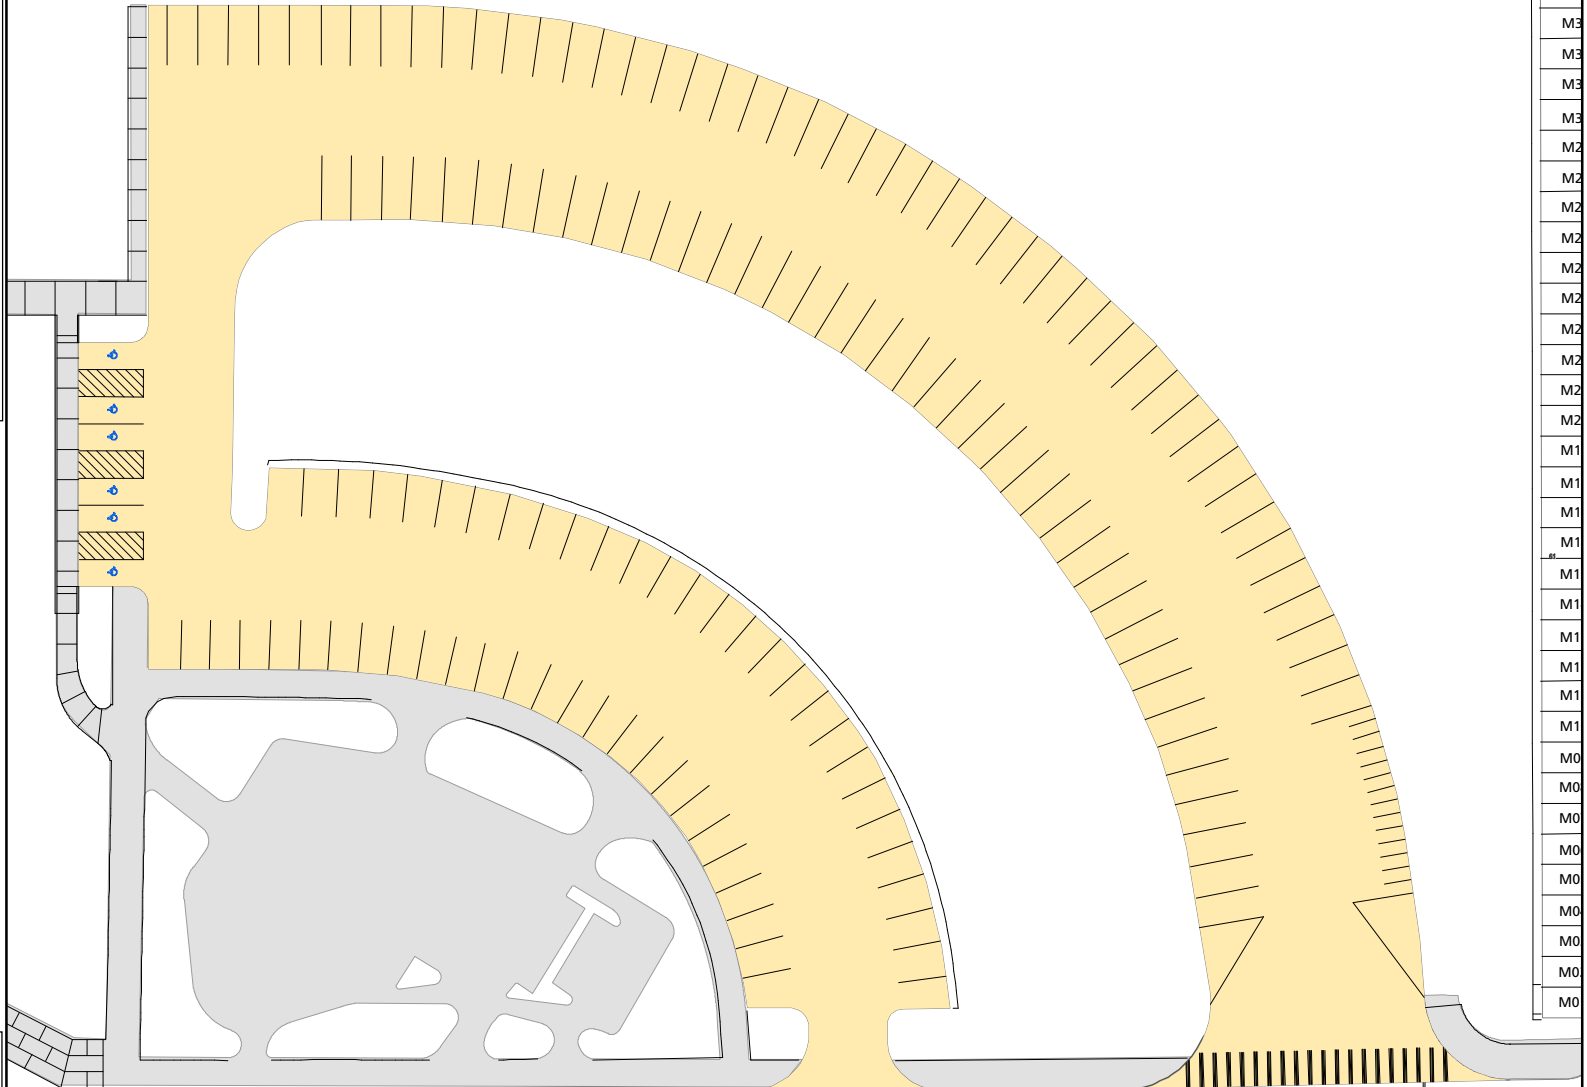

# Lot 065

## Parking Space Count:

Regular:	142
Reserved:	0
DVS:	0
Visitor:	0
Accessible:	6
Visitor Accessible:	0
Timed:	0
Service:	0
U.B.:	0
Motorcycle:	14
Loading:	0
Other:	0
RV:	0

**Total: 162**

Lost to (Currently Under) Construction: 0

60 Feet