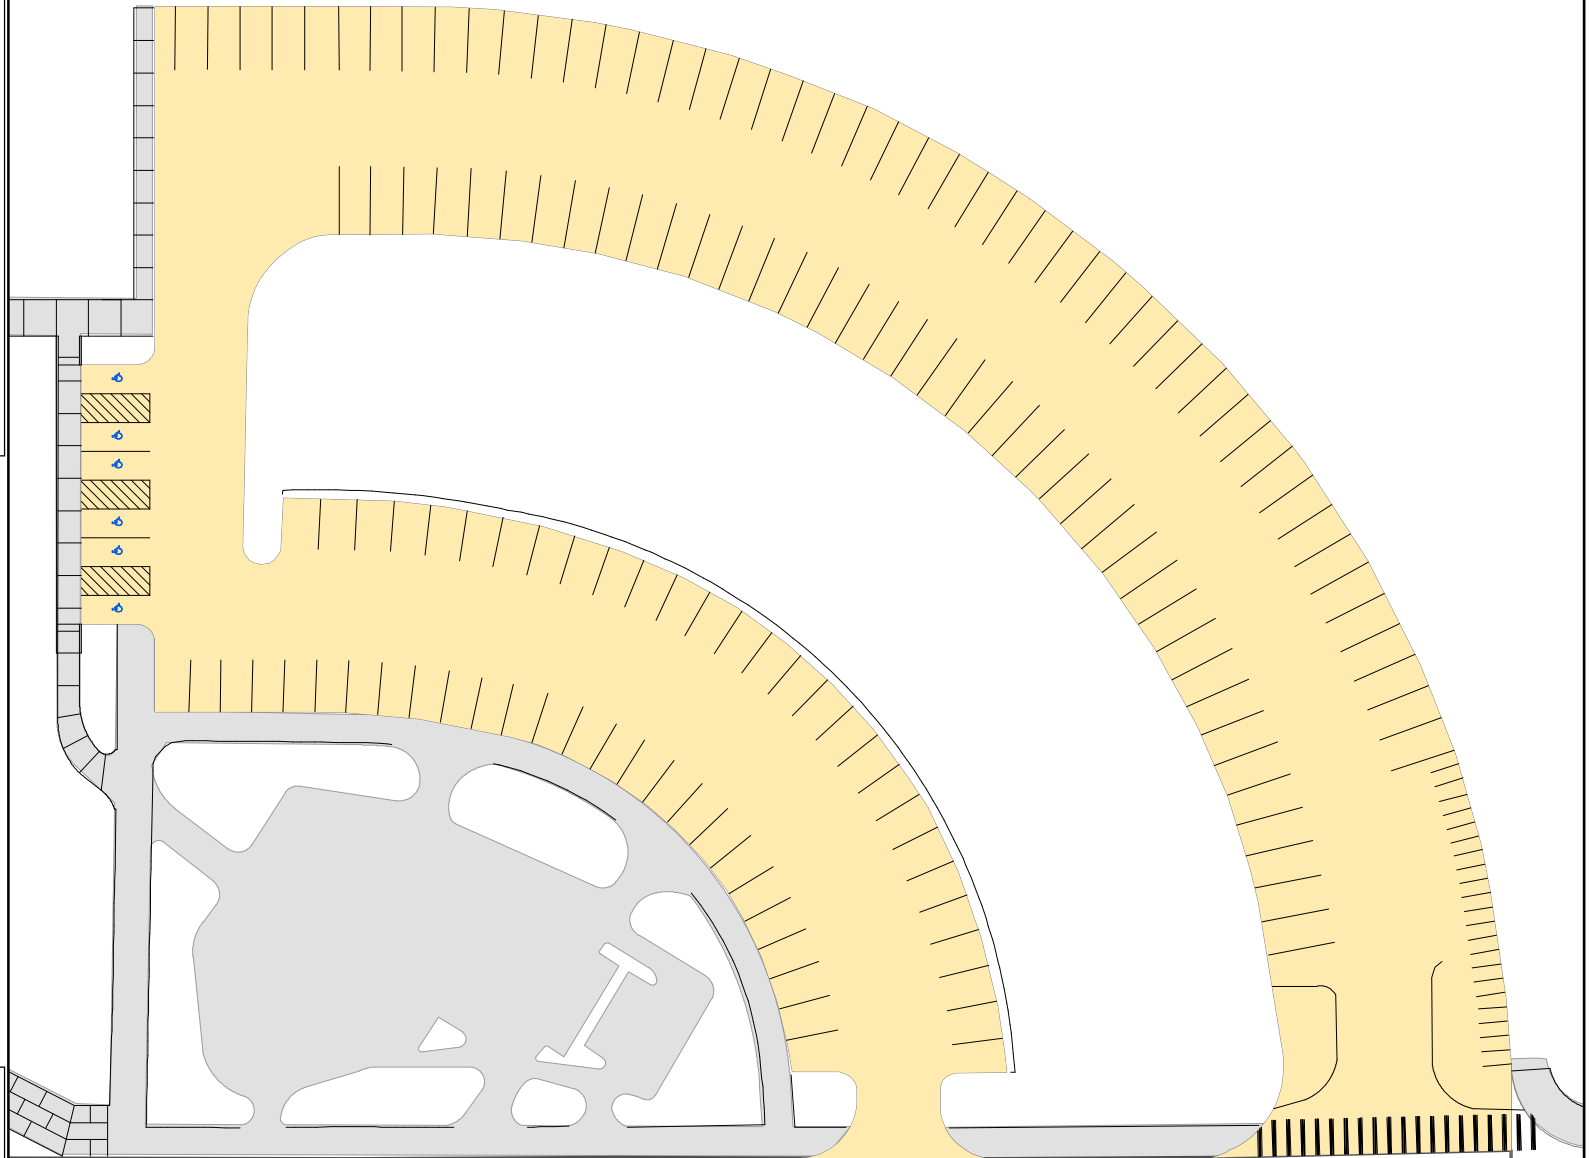

# Lot 065

## Parking Space Count:

Regular:	142
Reserved:	0
DVS:	0
Visitor:	0
Accessible:	6
Visitor Accessible:	0
Timed:	0
Service:	0
U.B.:	0
Motorcycle:	22
Loading:	0
Other:	0
RV:	0

**Total: 170**

Lost to (Currently Under)  
Construction: 0

60 Feet