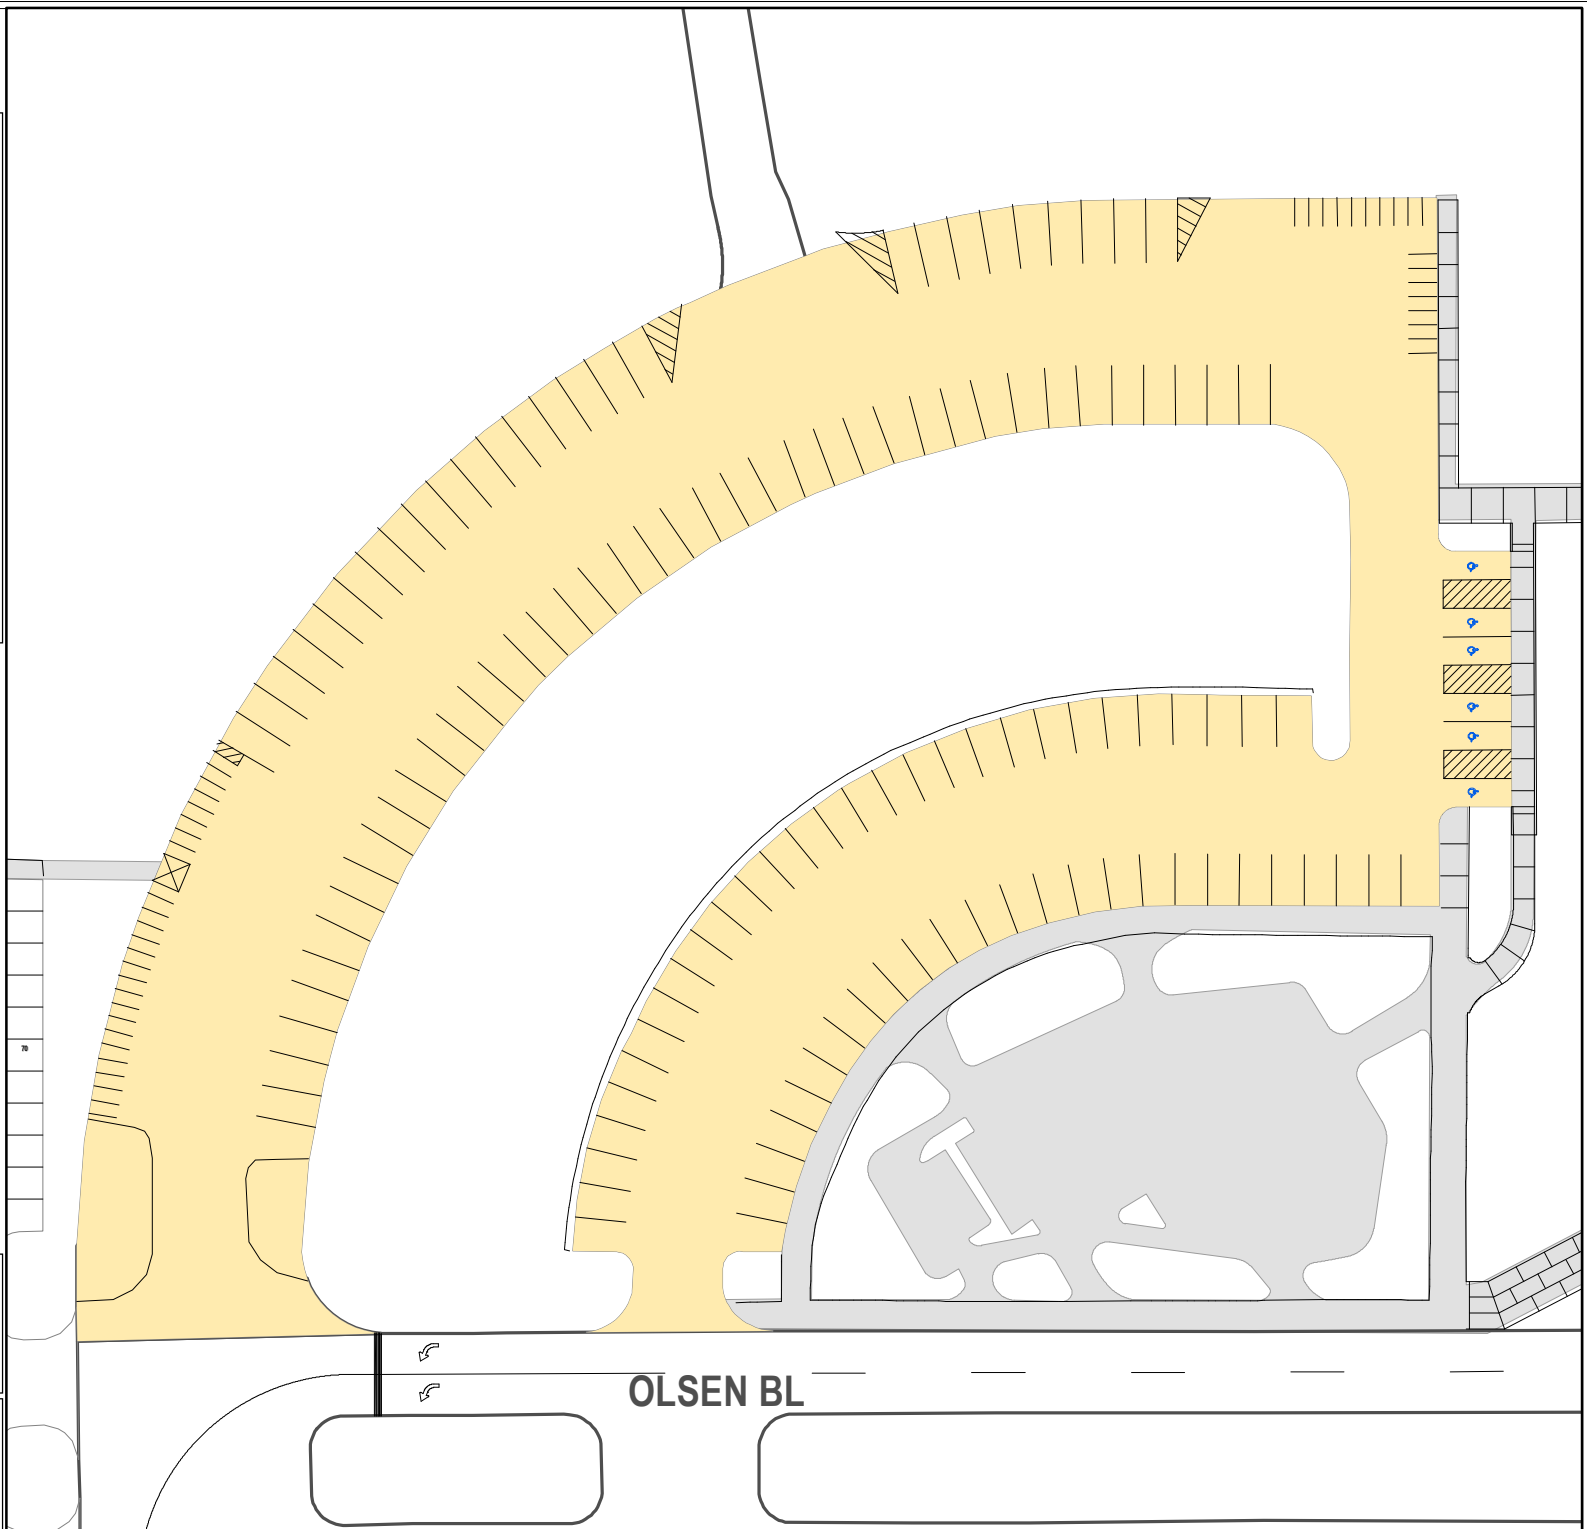

# Lot 067

## Parking Space Count:

Regular:	125
Reserved:	0
DVS:	0
Visitor:	0
Accessible:	6
Visitor Accessible:	0
Timed:	0
Service:	0
U.B.:	0
Motorcycle:	42
Loading:	0
Other:	0
RV:	0

**Total: 173**

Lost to (Currently Under)  
Construction: 0

60 Feet