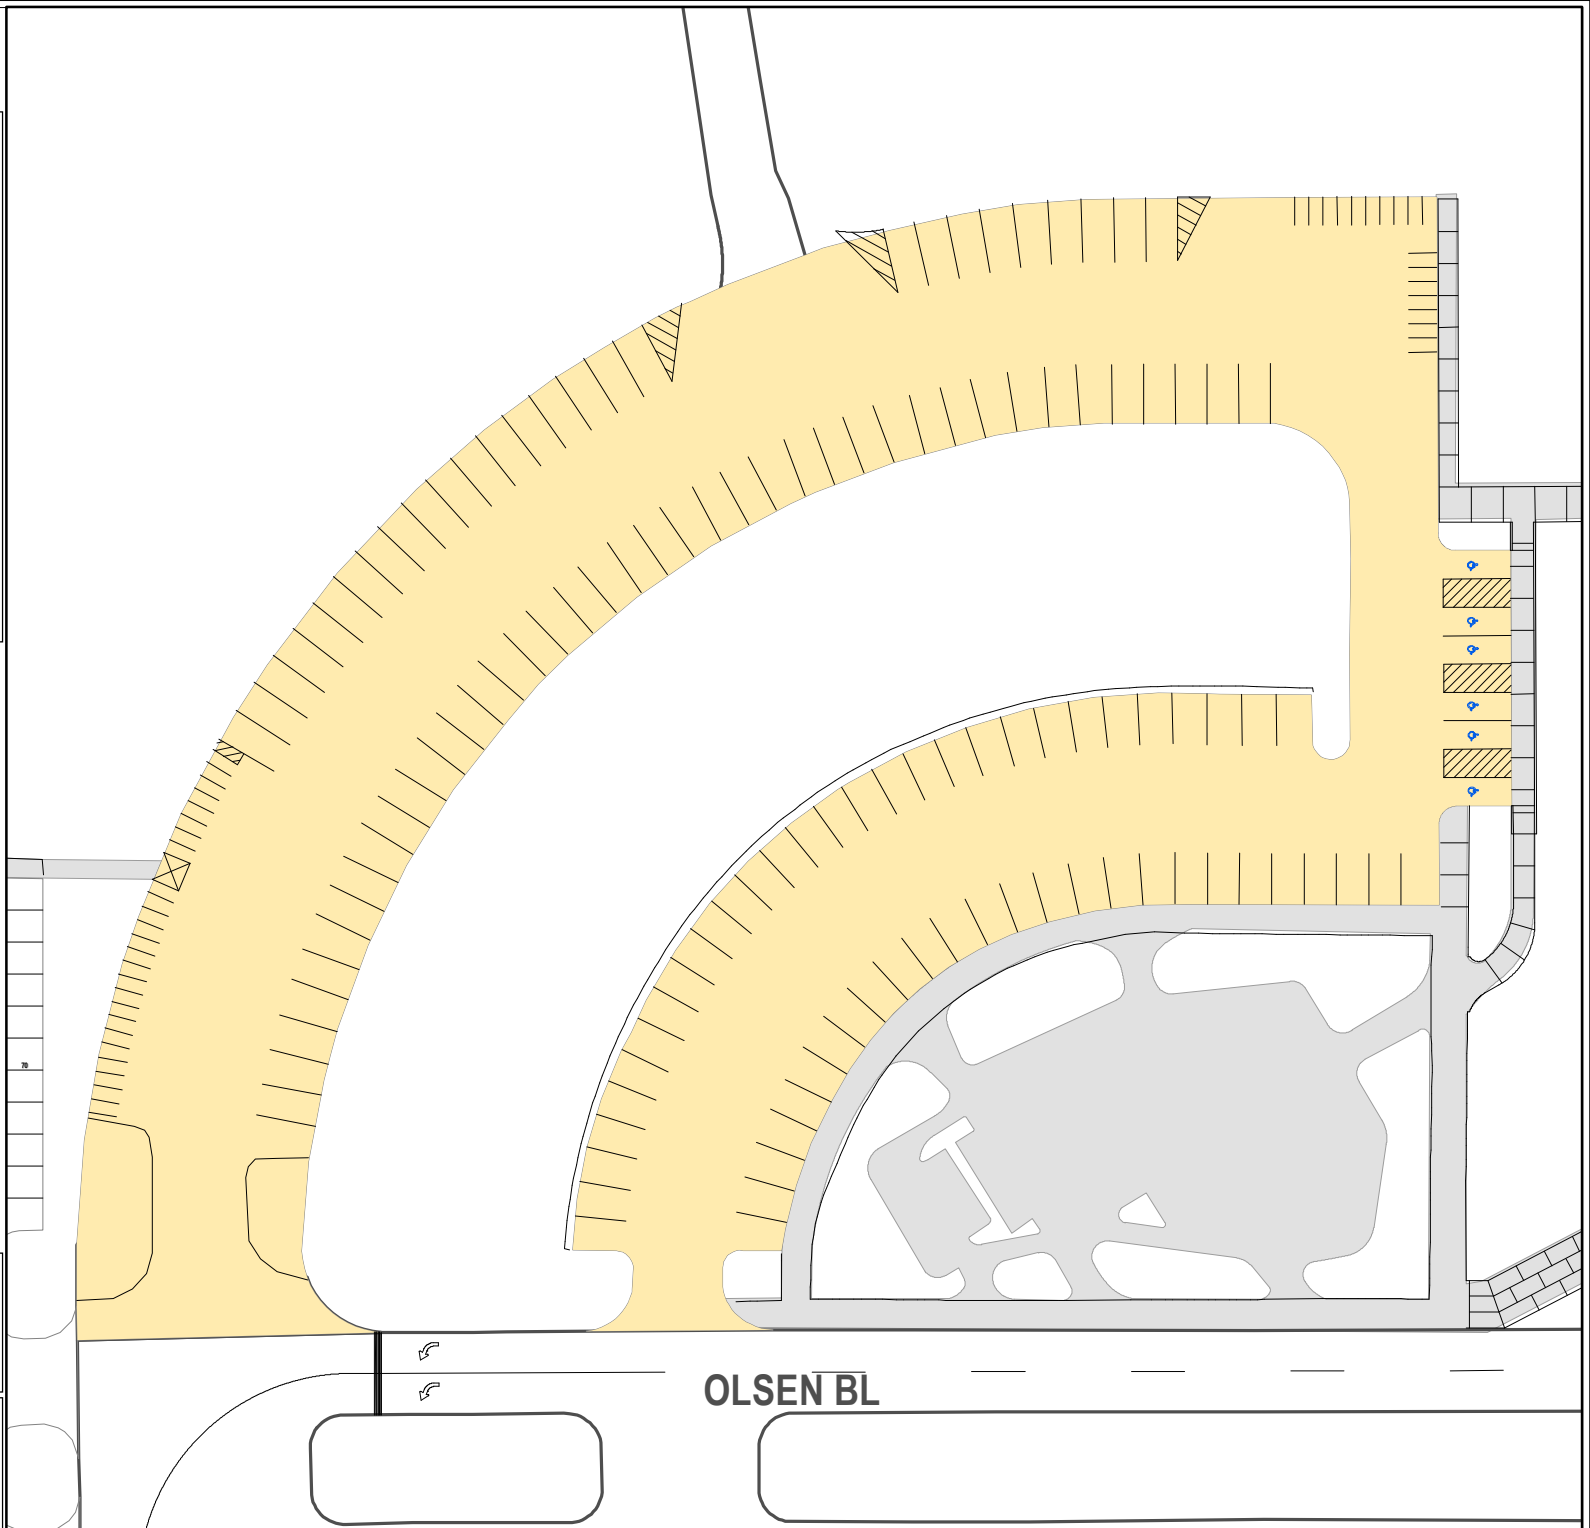

Lot 067

Parking Space Count:

Regular:	125
Reserved:	0
DVS:	0
Visitor:	0
Accessible:	6
Visitor Accessible:	0
Timed:	0
Service:	0
U.B.:	0
Motorcycle:	42
Loading:	0
Other:	0
RV:	0

Total: 173

Lost to (Currently Under)
Construction: 0

60 Feet