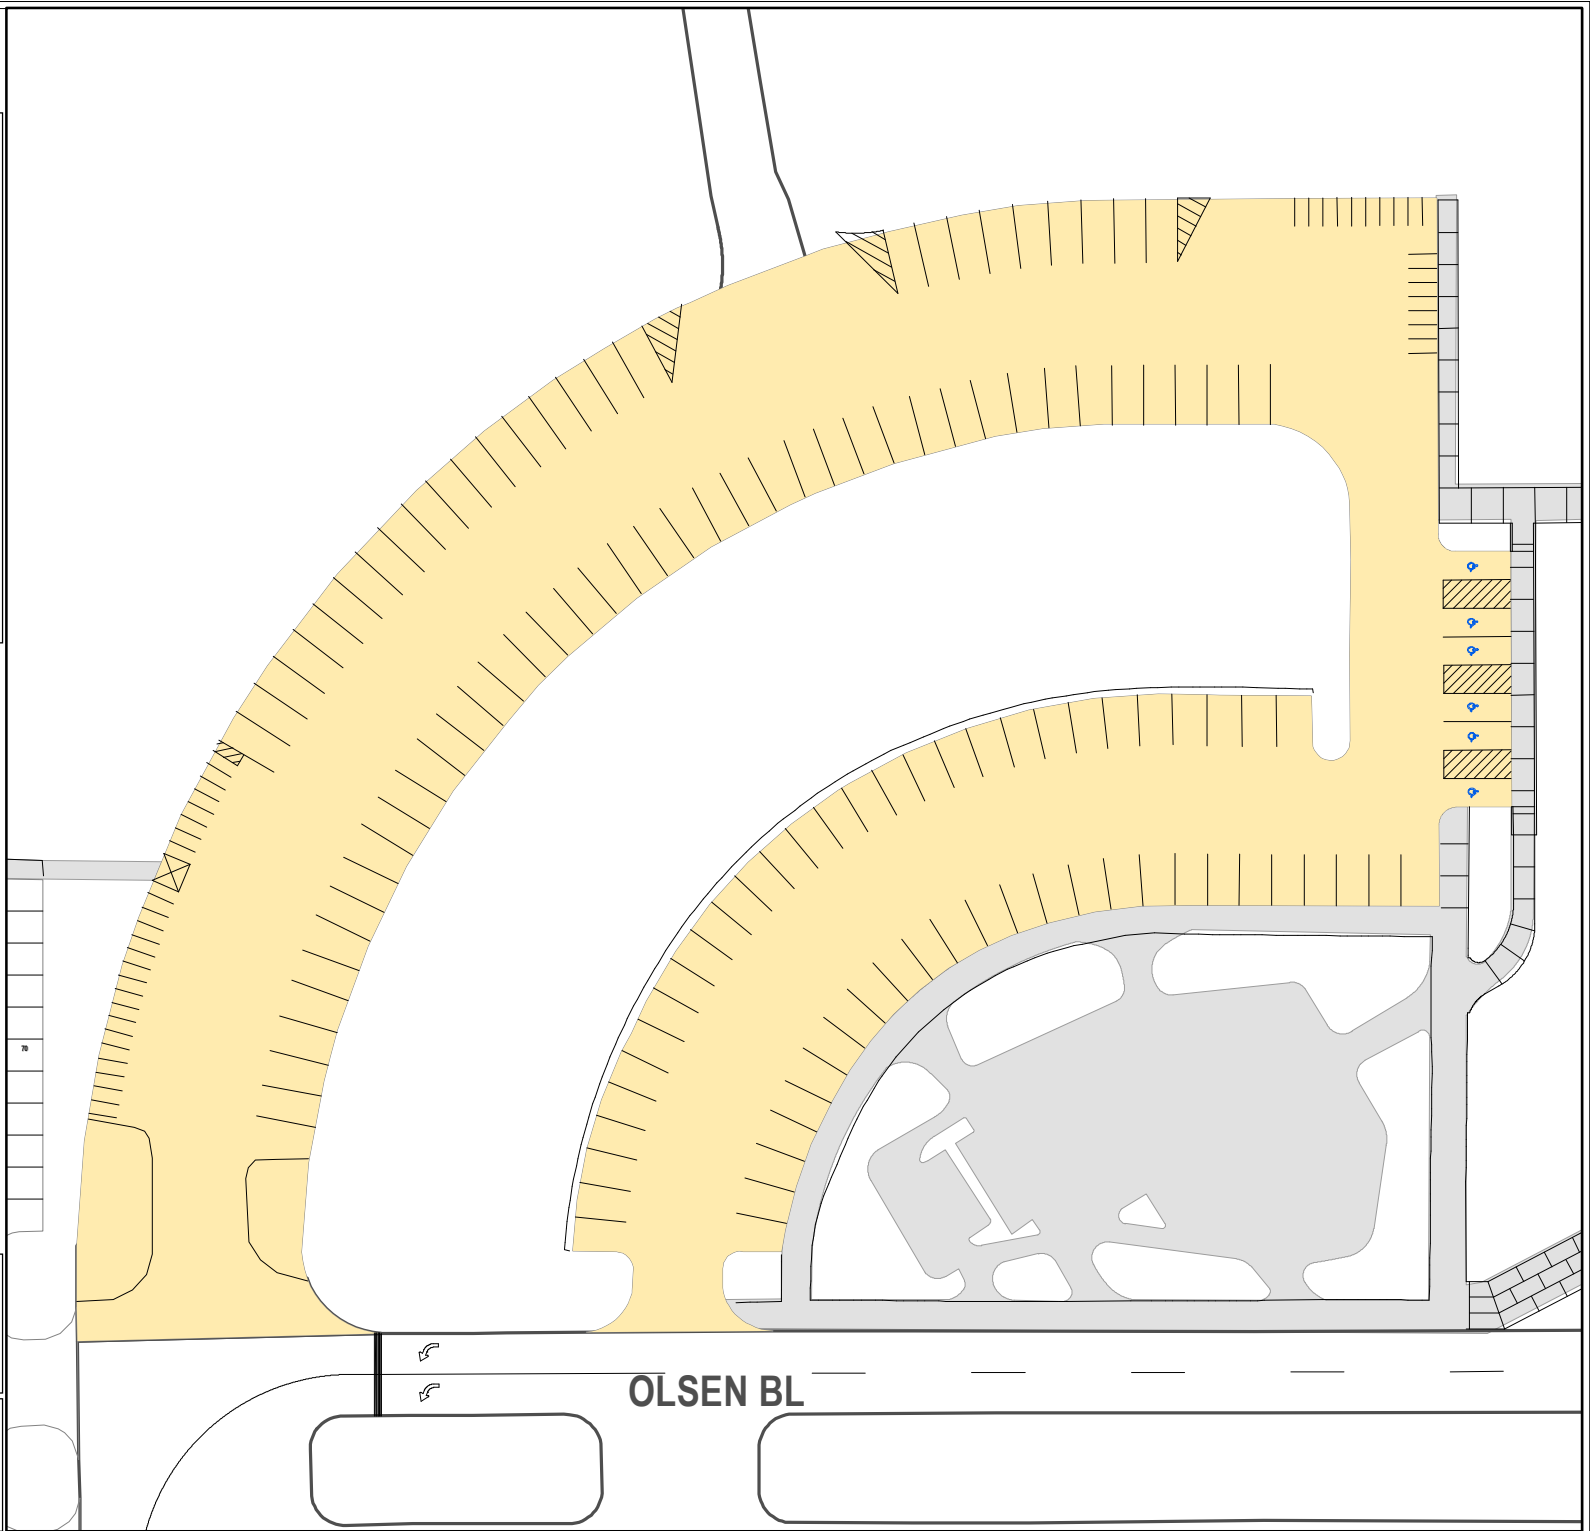

# Lot 067

## Parking Space Count:

Regular:	125
Reserved:	0
DVS:	0
Visitor:	0
Accessible:	6
Visitor Accessible:	0
Timed:	0
Service:	0
U.B.:	0
Motorcycle:	42
Loading:	0
Other:	0
RV:	0

**Total: 173**

Lost to (Currently Under)  
Construction: 0

60 Feet