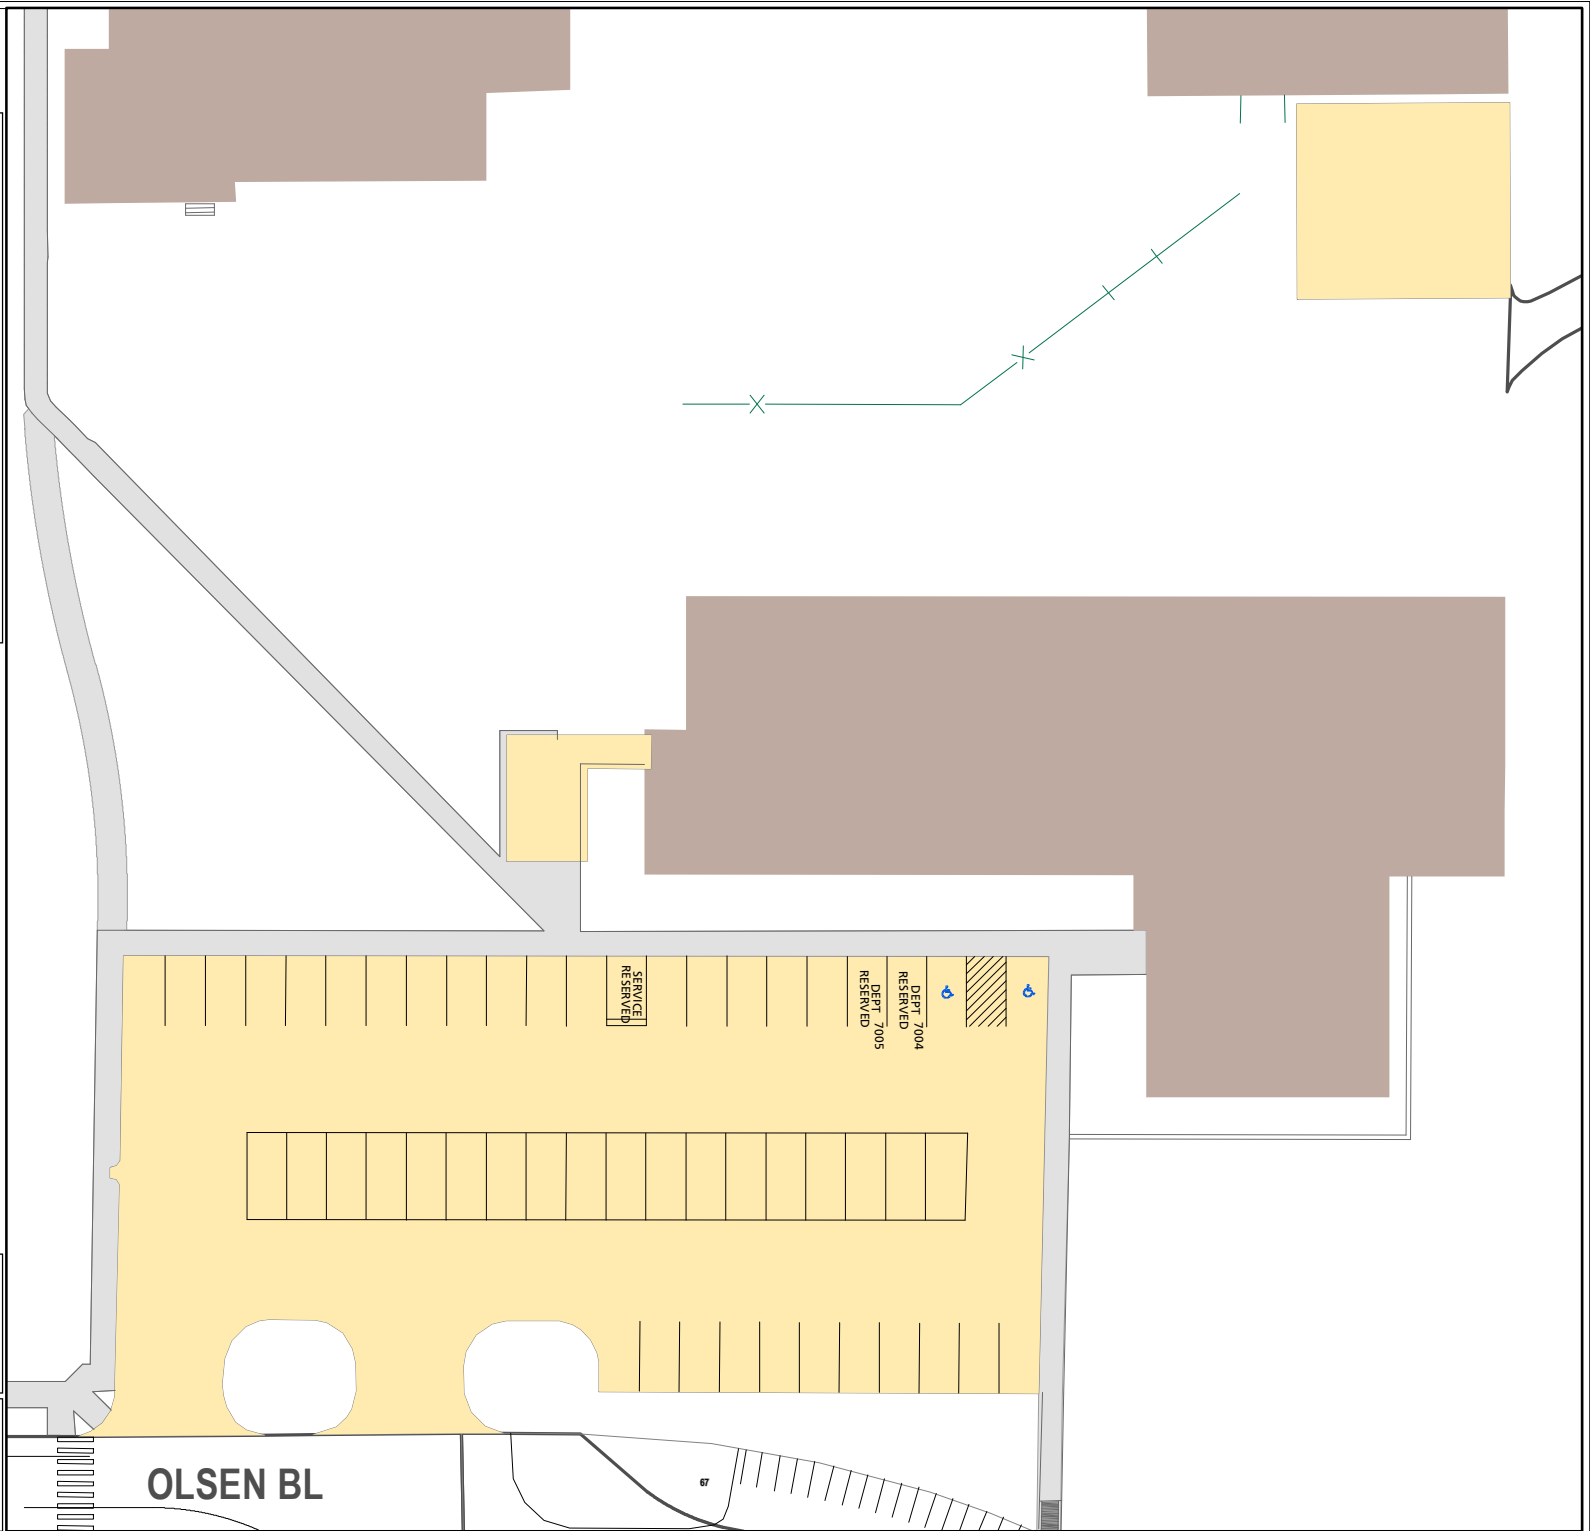

Lot 070

Parking Space Count:

Regular:	46
Reserved:	0
DVS:	2
Visitor:	0
Accessible:	2
Visitor Accessible:	0
Timed:	0
Service:	1
U.B.:	0
Motorcycle:	0
Loading:	2
Other:	0
RV:	0

Total: 53

Lost to (Currently Under) Construction: 0

50 Feet