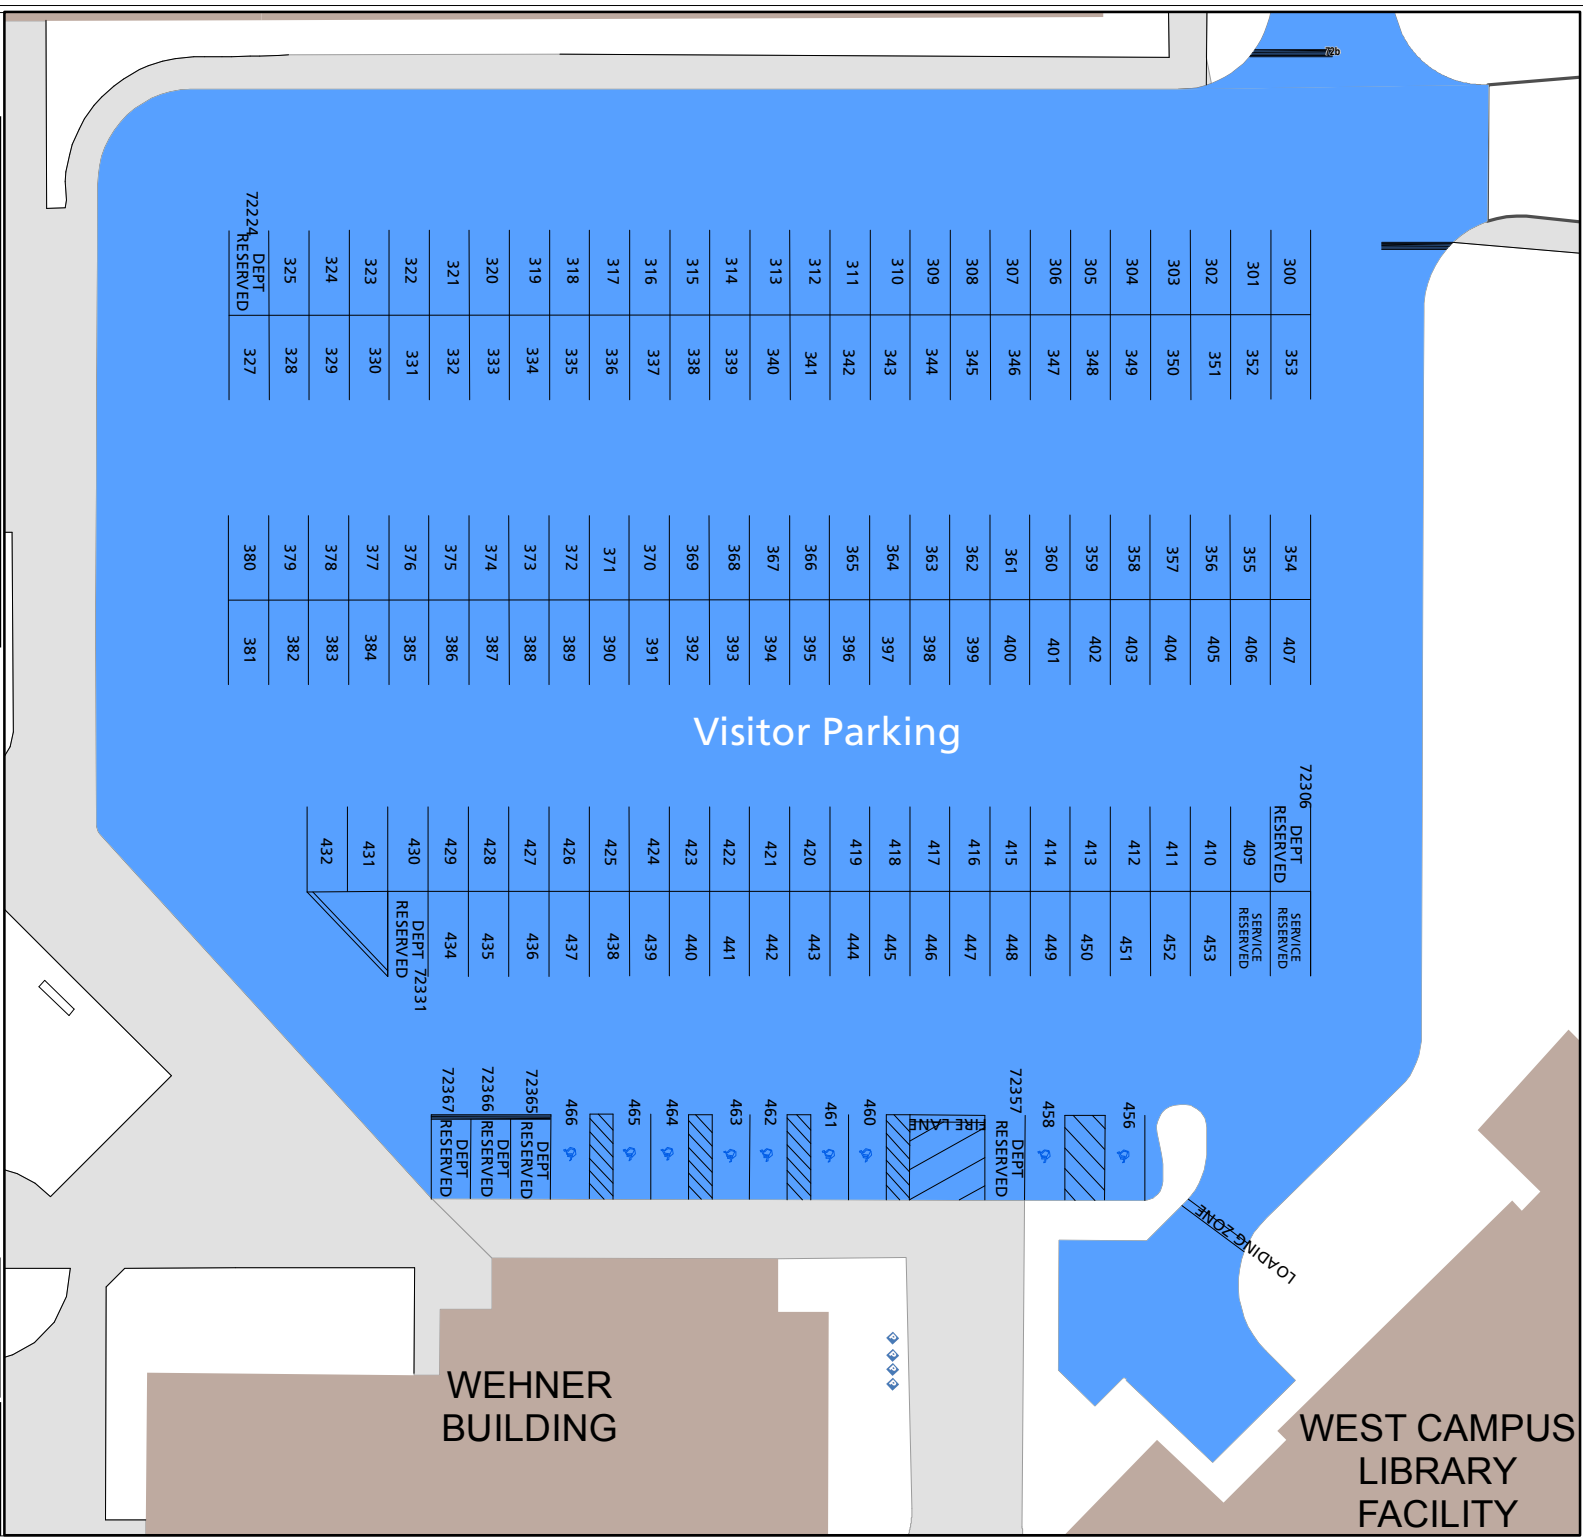

Lot 072a

Parking Space Count:

Regular:	0
Reserved:	0
DVS:	7
Visitor:	151
Accessible:	0
Visitor Accessible:	9
Timed:	0
Service:	2
U.B.:	0
Motorcycle:	0
Loading:	1
Other:	0
RV:	0

Total: 170

Lost to (Currently Under Construction): 0

Visitor Parking

WEHNER BUILDING

WEST CAMPUS LIBRARY FACILITY