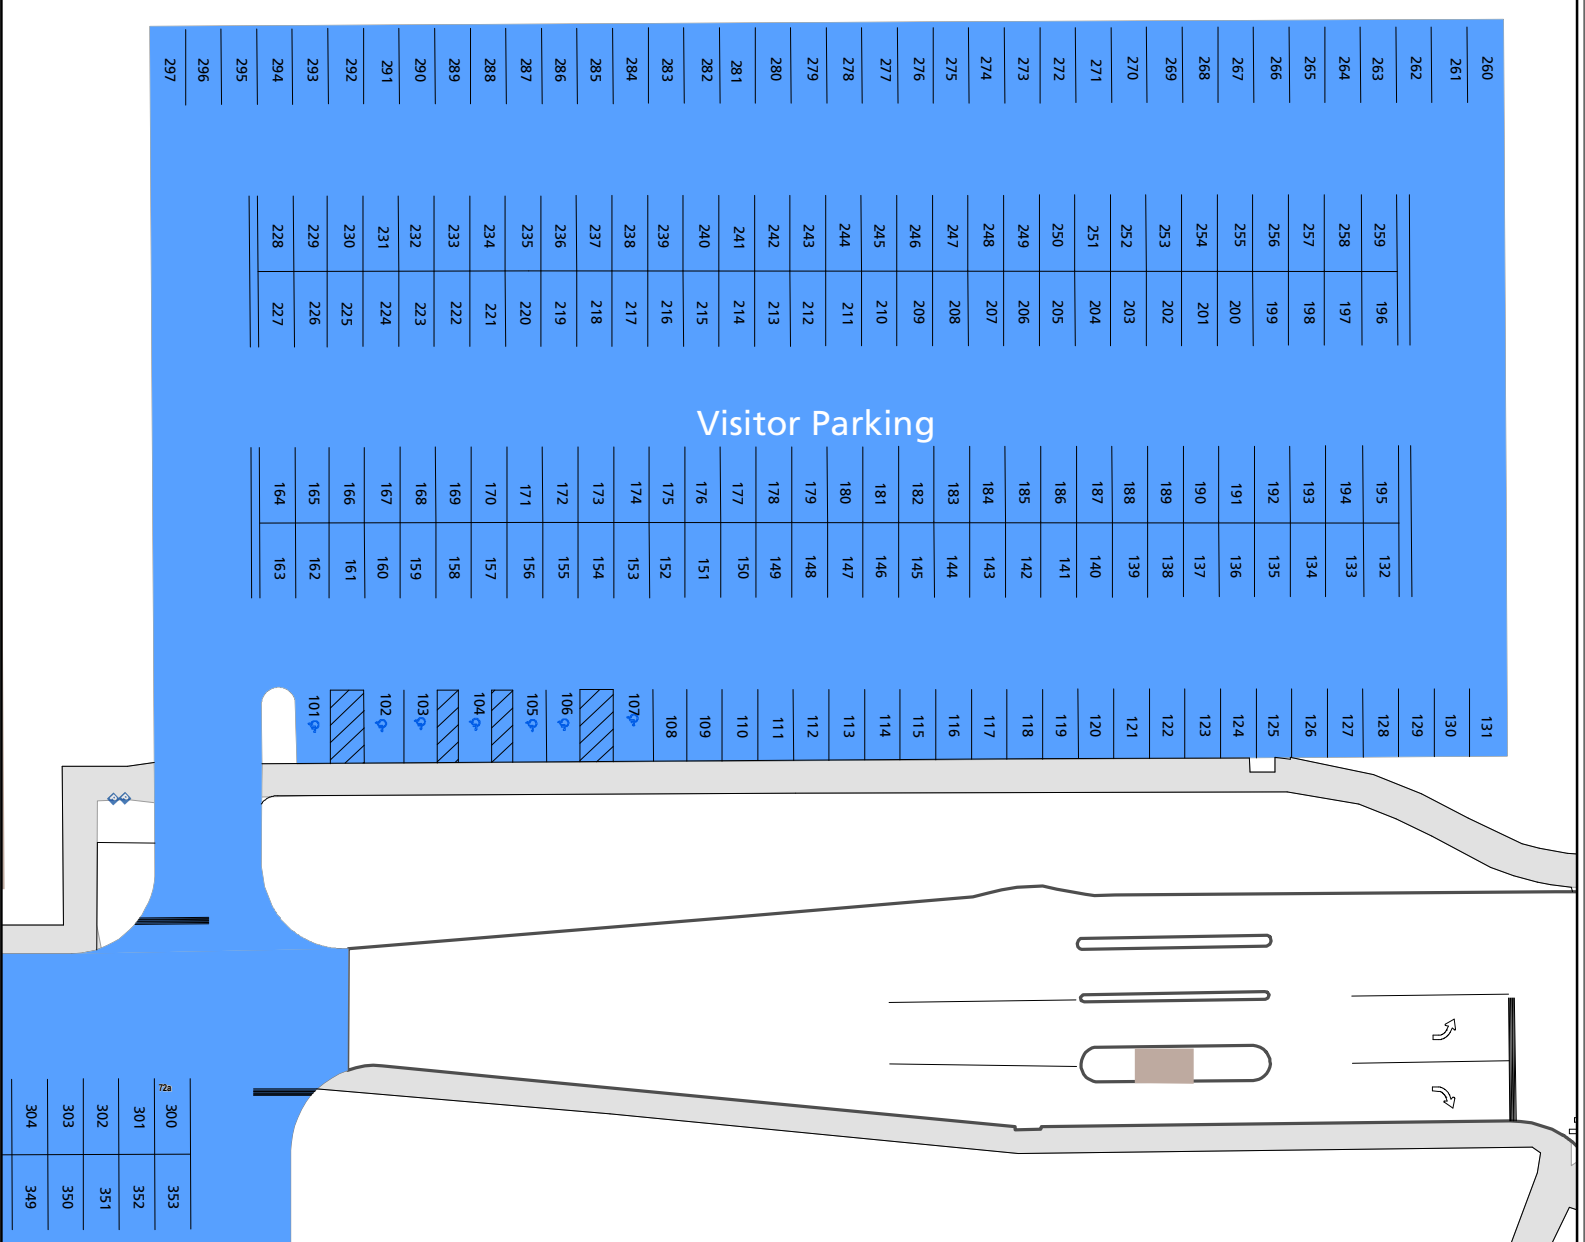

Lot 072b

Parking Space Count:

Regular:	0
Reserved:	0
DVS:	0
Visitor:	190
Accessible:	0
Visitor Accessible:	7
Timed:	0
Service:	0
U.B.:	0
Motorcycle:	0
Loading:	0
Other:	0
RV:	0

Total: 197

Lost to (Currently Under) Construction: 0

50 Feet