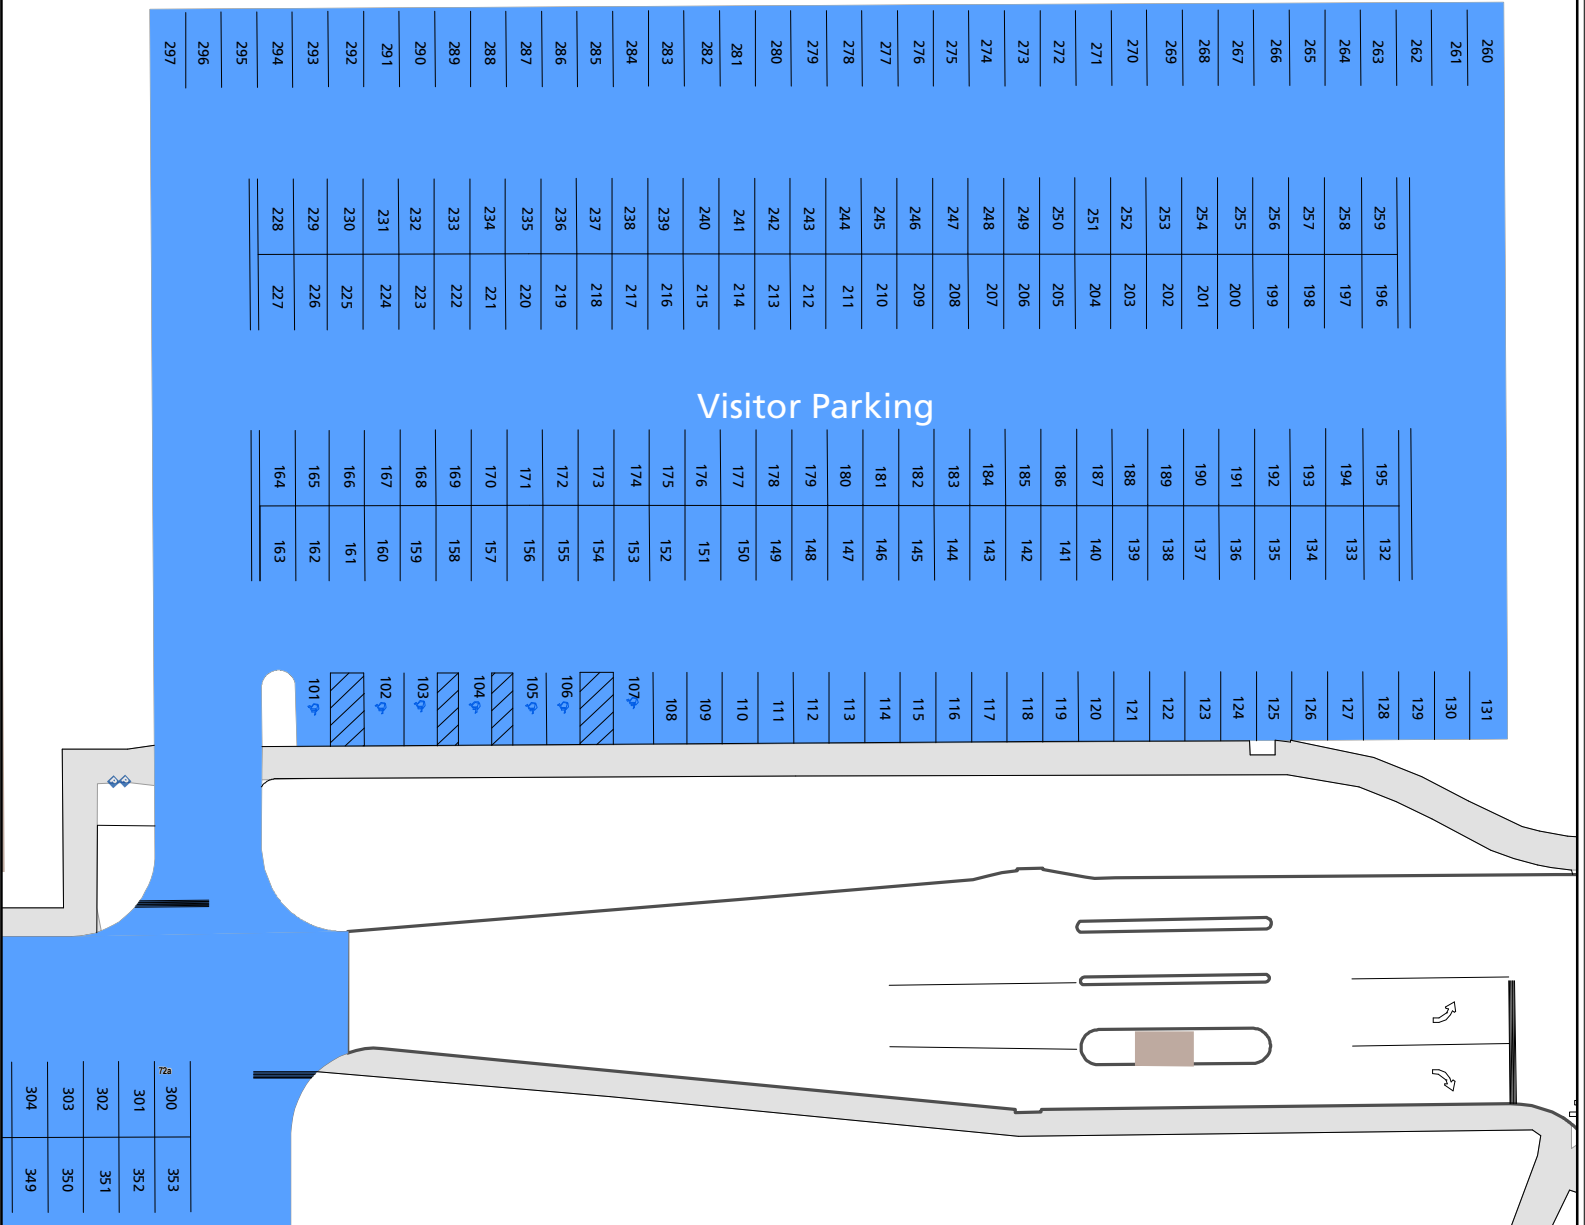

Lot 072b

Parking Space Count:

Regular:	0
Reserved:	0
DVS:	0
Visitor:	190
Accessible:	0
Visitor Accessible:	7
Timed:	0
Service:	0
U.B.:	0
Motorcycle:	0
Loading:	0
Other:	0
RV:	0

Total: 197

Lost to (Currently Under) Construction: 0

300	353
301	352
302	351
303	350
304	349