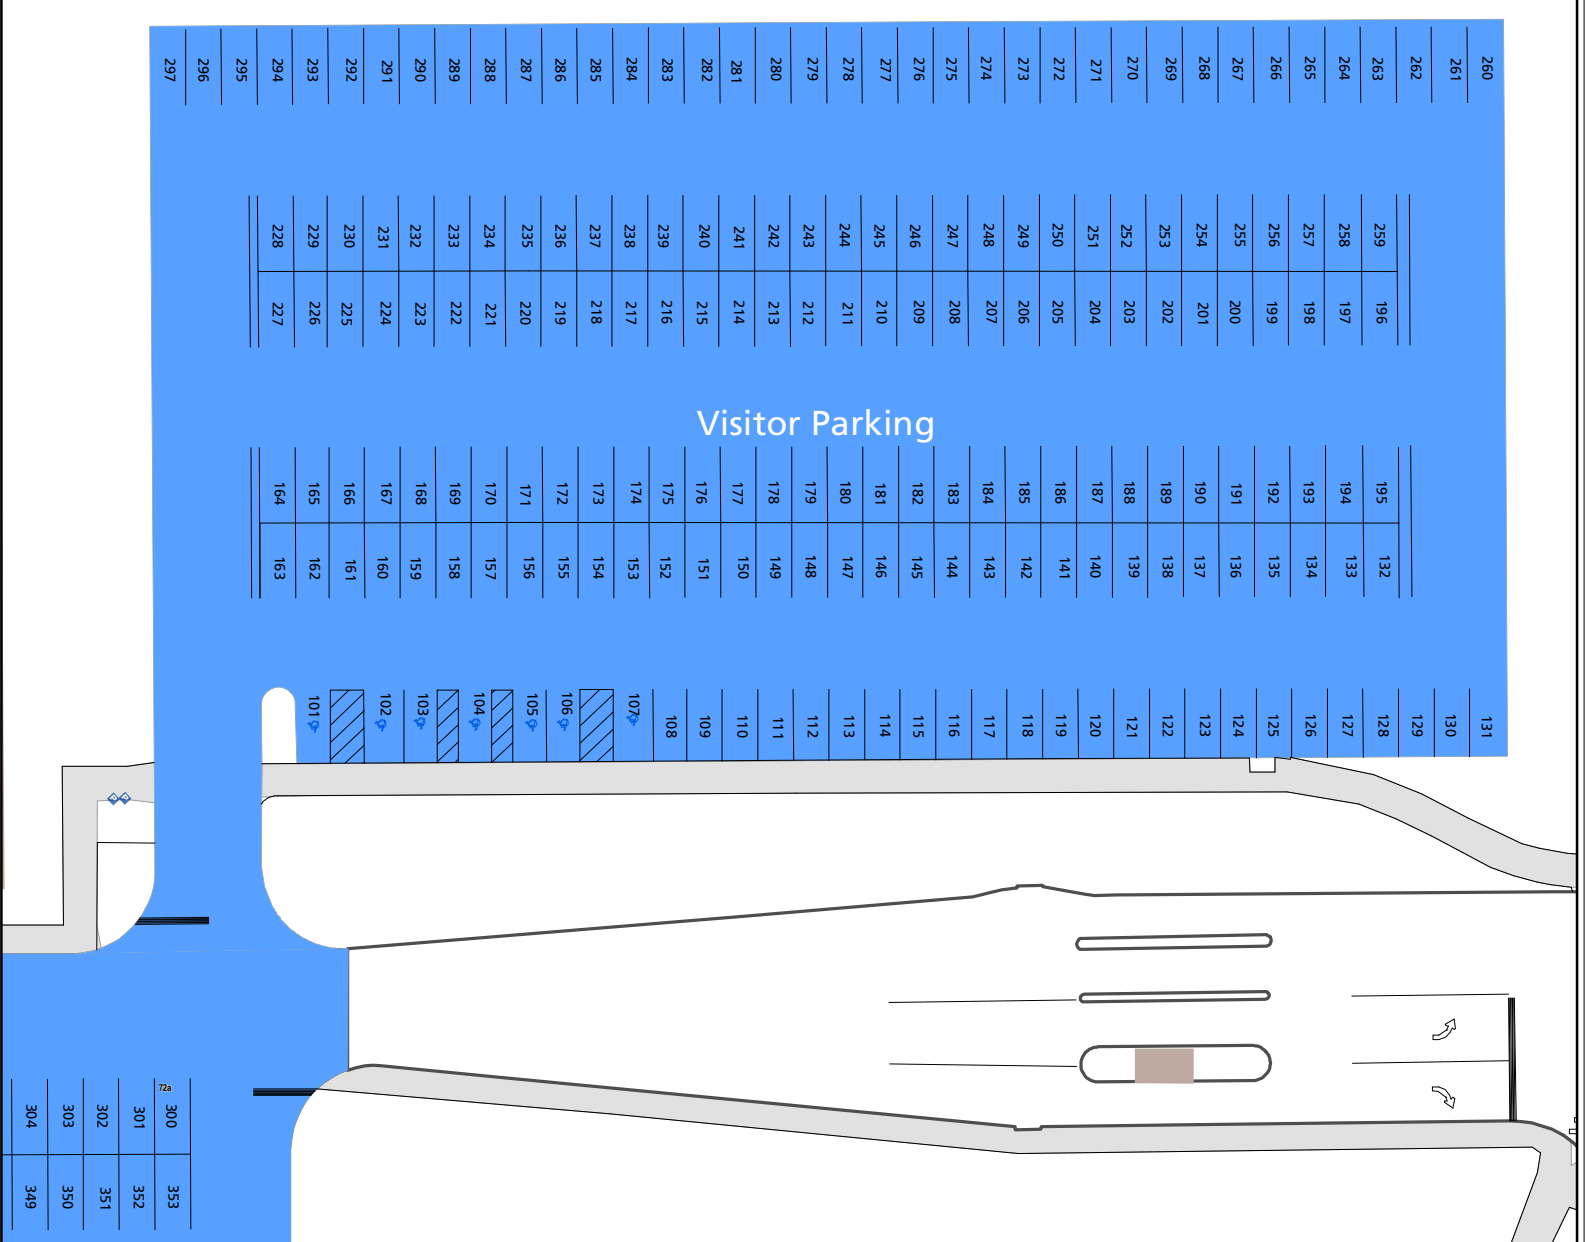

Lot 072b

Parking Space Count:

Regular:	0
Reserved:	0
DVS:	0
Visitor:	190
Accessible:	0
Visitor Accessible:	7
Timed:	0
Service:	0
U.B.:	0
Motorcycle:	0
Loading:	0
Other:	0
RV:	0

Total: 197

Lost to (Currently Under) Construction: 0

300	353
301	352
302	351
303	350
304	349