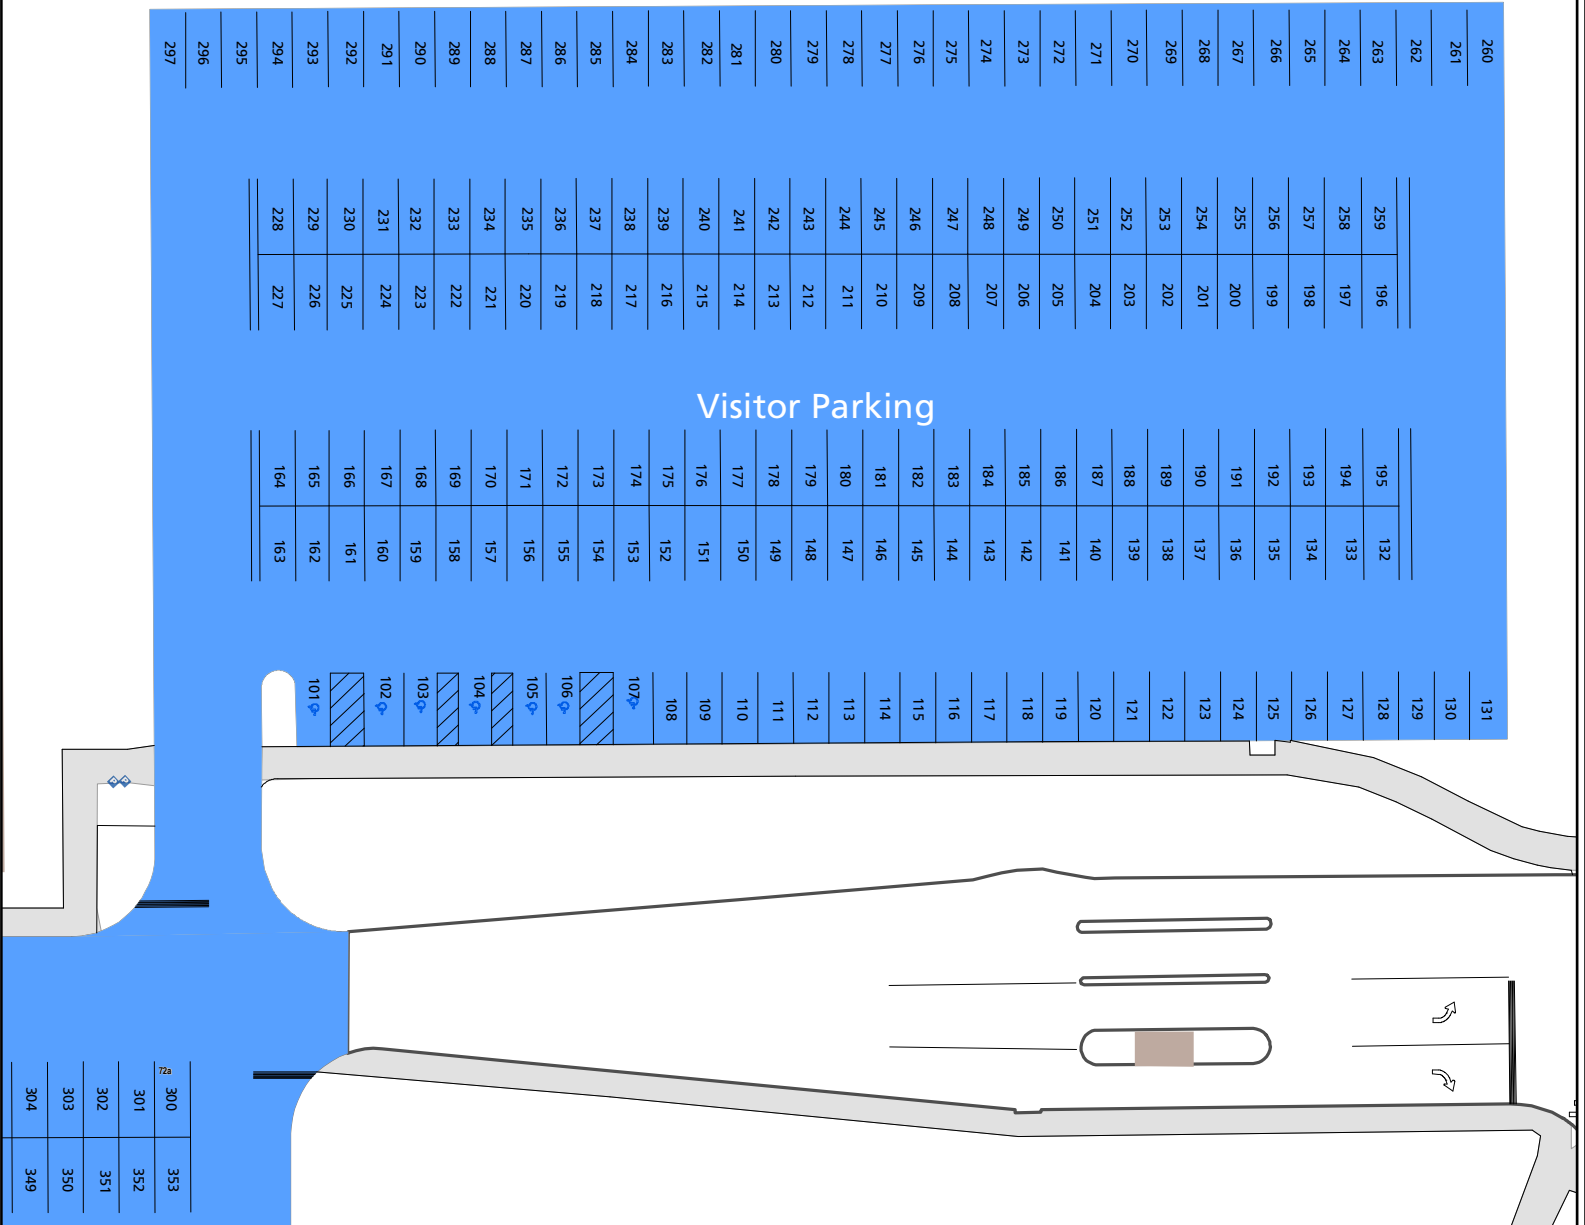

Lot 072b

Parking Space Count:

Regular:	0
Reserved:	0
DVS:	0
Visitor:	190
Accessible:	0
Visitor Accessible:	7
Timed:	0
Service:	0
U.B.:	0
Motorcycle:	0
Loading:	0
Other:	0
RV:	0

Total: 197

Lost to (Currently Under) Construction: 0

300	353
301	352
302	351
303	350
304	349