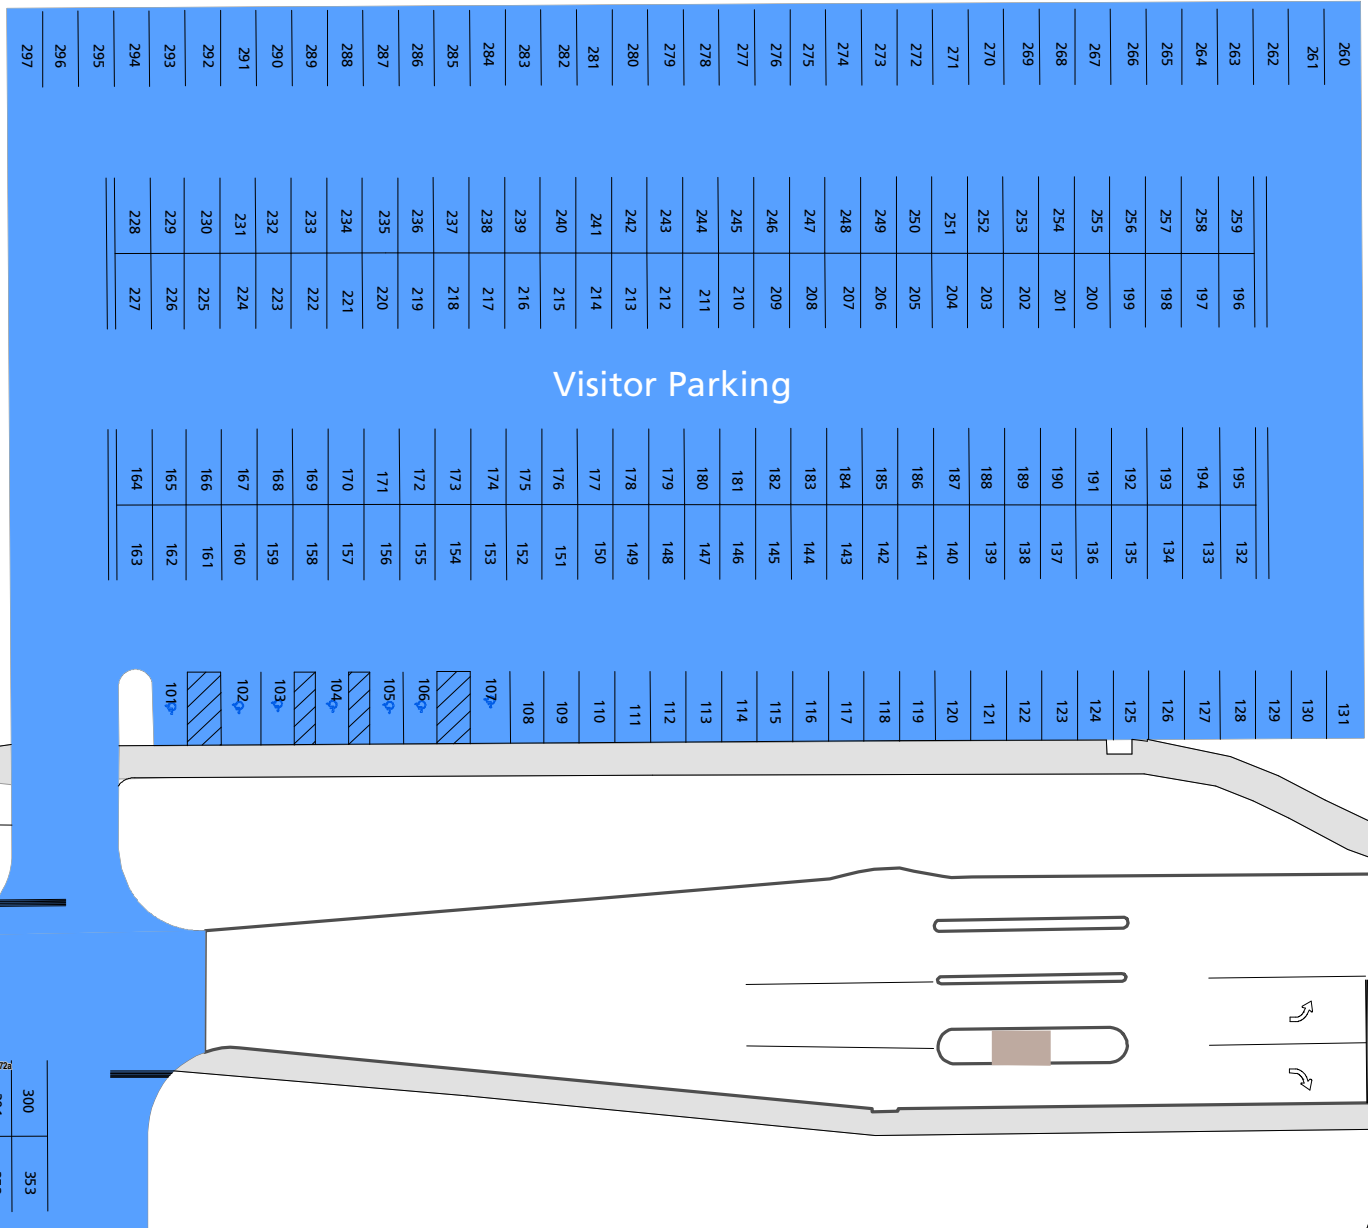

Lot 072b

Parking Space Count:

Regular:	0
Reserved:	0
DVS:	0
Visitor:	190
Accessible:	0
Visitor Accessible:	7
Timed:	0
Service:	0
U.B.:	0
Motorcycle:	0
Loading:	0
Other:	0
RV:	0

Total: 197

Lost to (Currently Under) Construction: 0

300	353
301	352
302	351
303	350
304	349