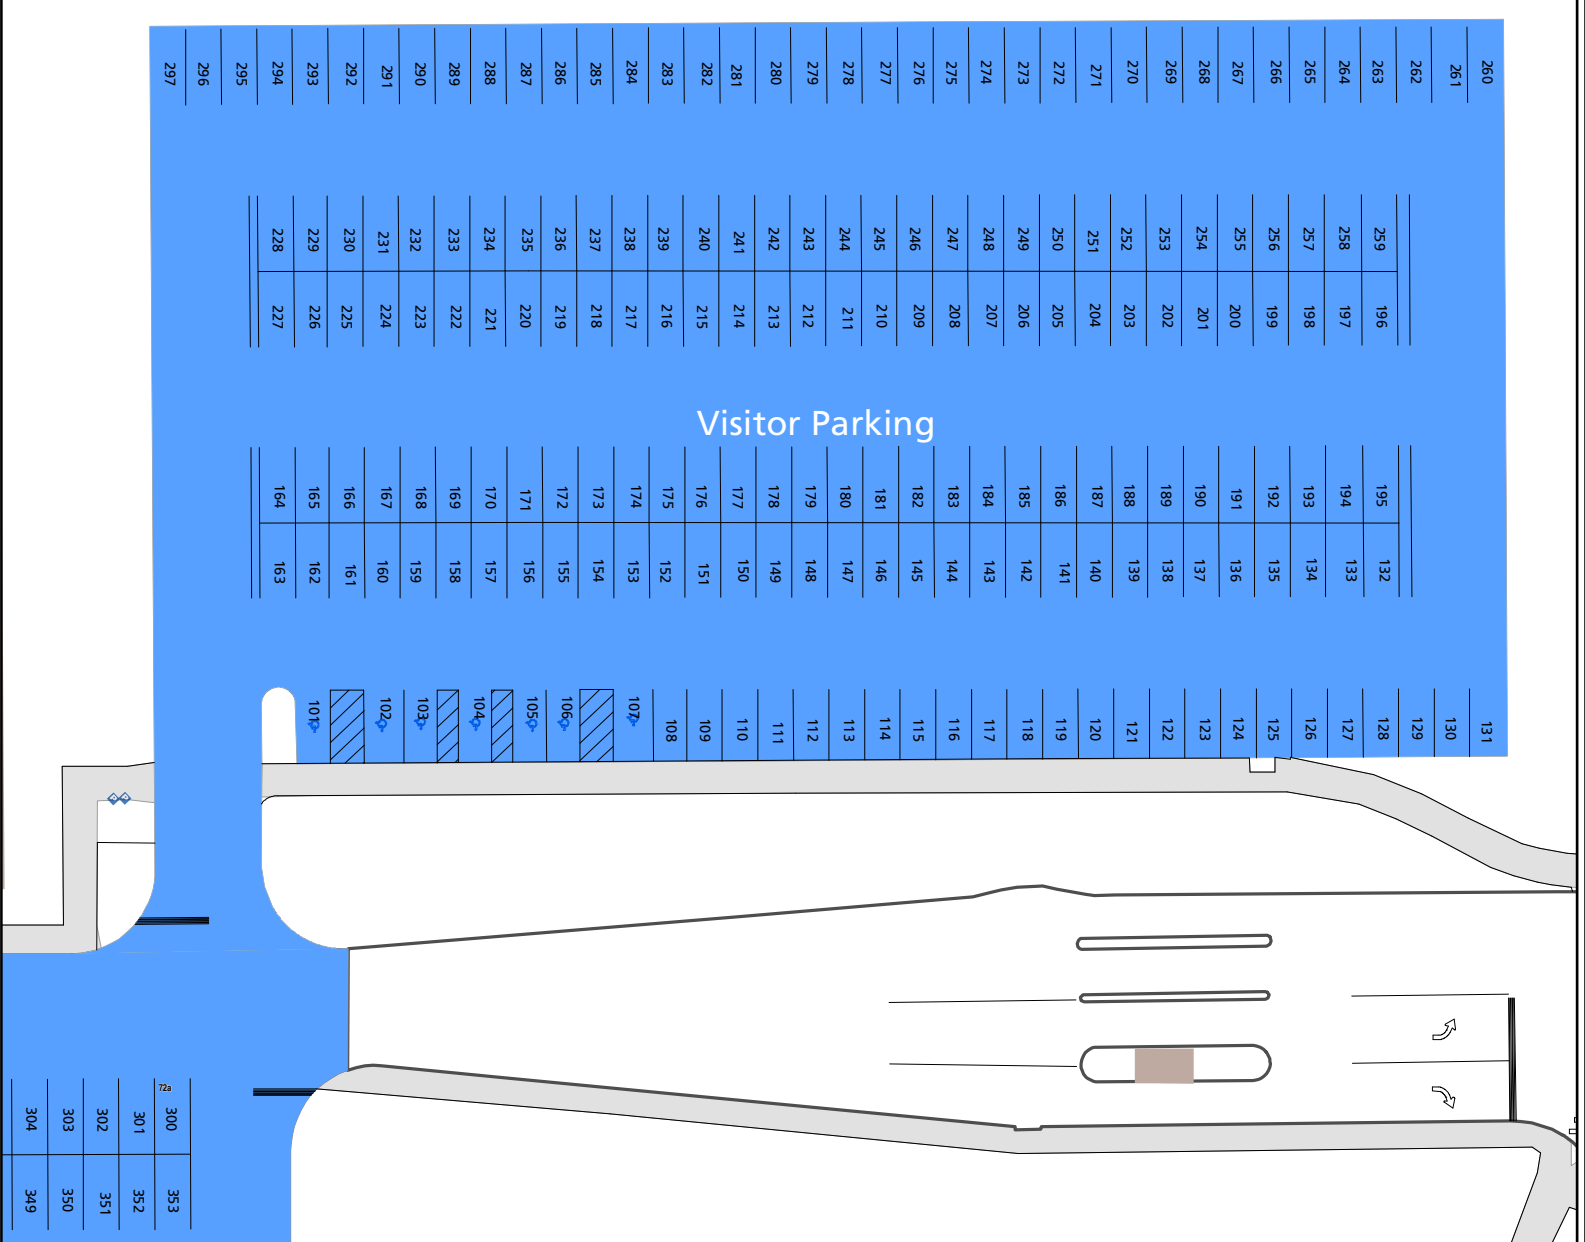

# Lot 072b

## Parking Space Count:

Regular:	0
Reserved:	0
DVS:	0
Visitor:	190
Accessible:	0
Visitor Accessible:	7
Timed:	0
Service:	0
U.B.:	0
Motorcycle:	0
Loading:	0
Other:	0
RV:	0

**Total: 197**

Lost to (Currently Under) Construction: 0

300	353
301	352
302	351
303	350
304	349