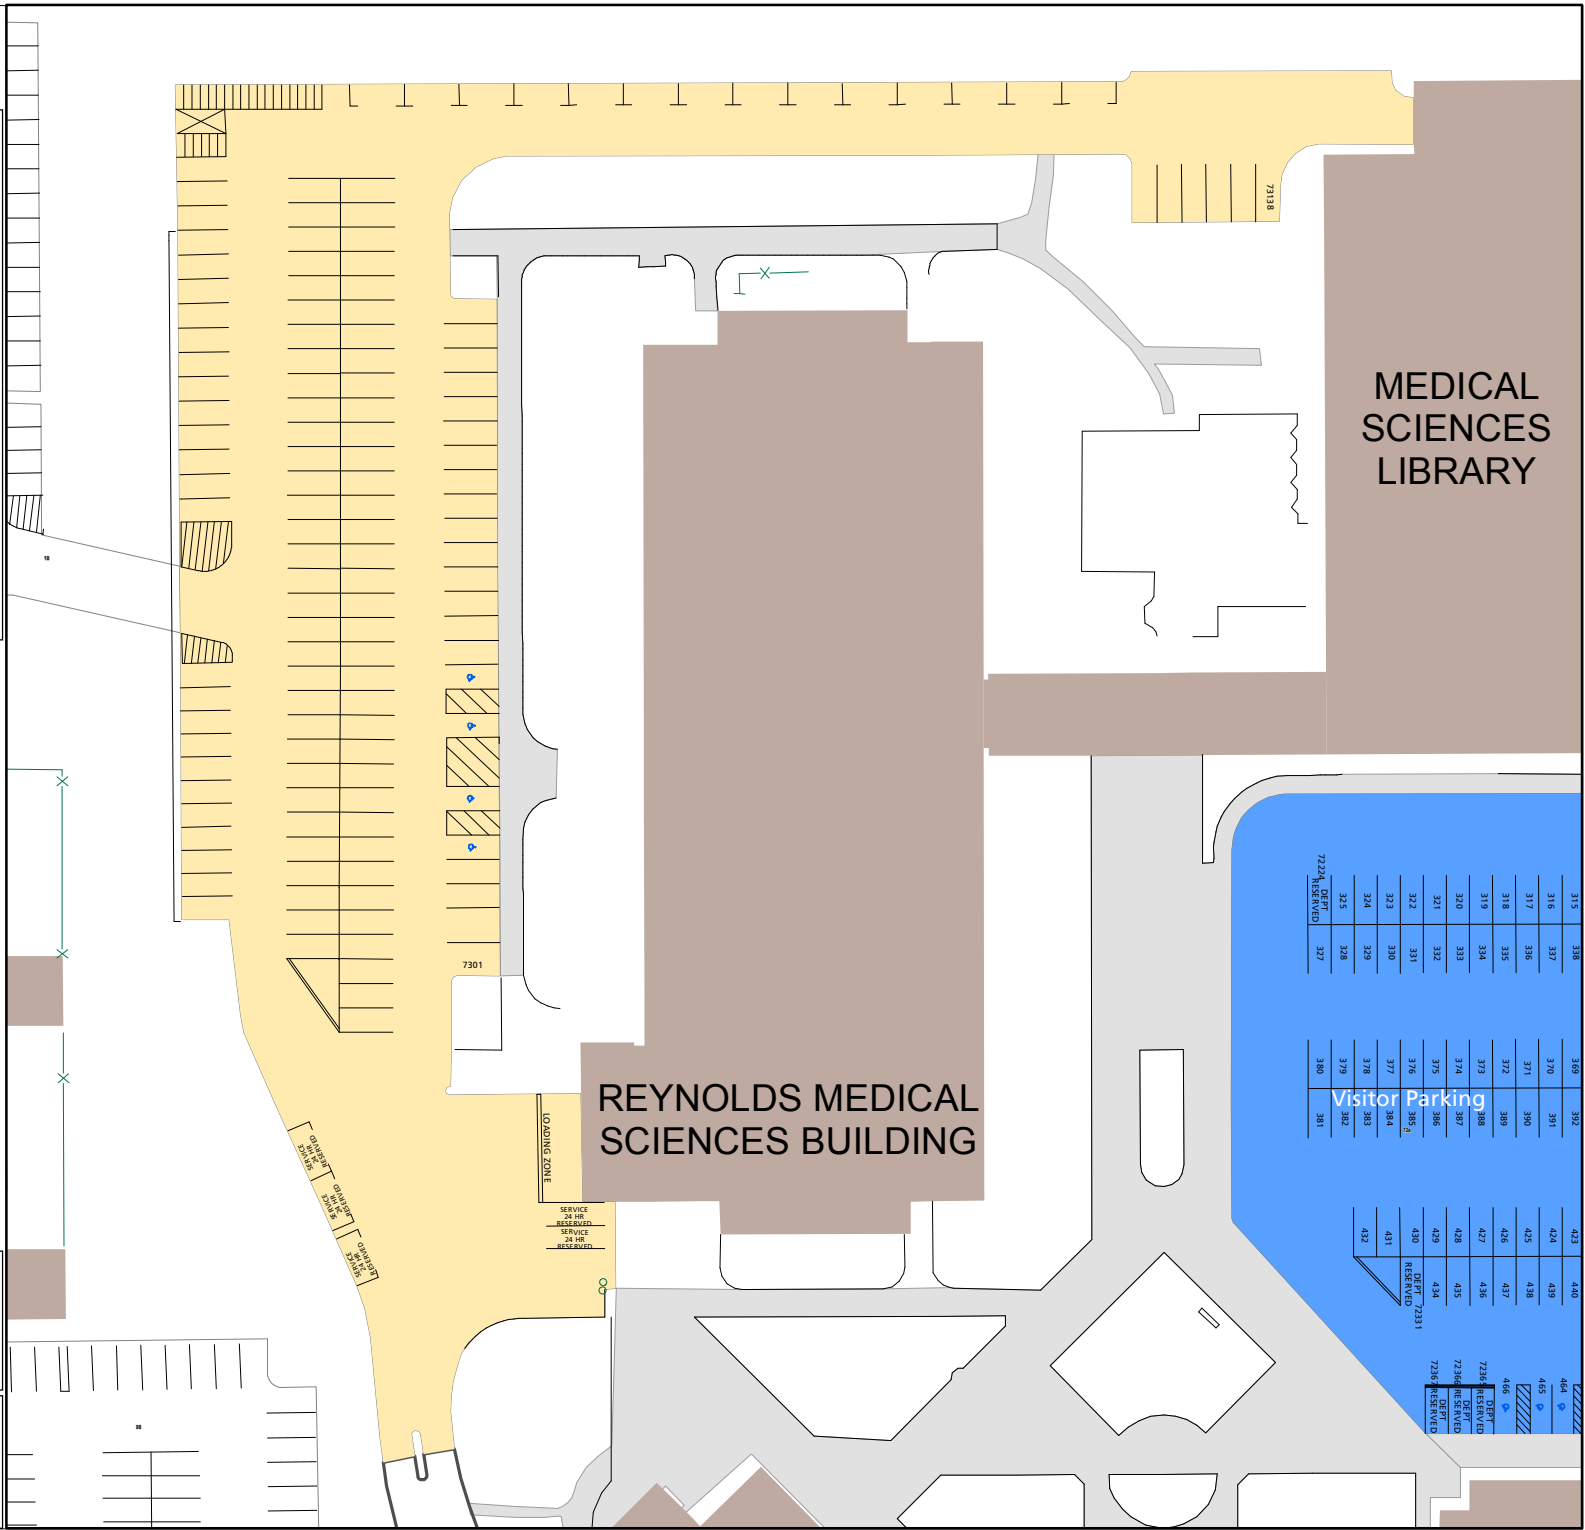

# Lot 073

## Parking Space Count:

Regular:	130
Reserved:	2
DVS:	0
Visitor:	0
Accessible:	4
Visitor Accessible:	0
Timed:	0
Service:	5
U.B.:	0
Motorcycle:	24
Loading:	3
Other:	0
RV:	0

**Total: 168**

Lost to (Currently Under) Construction: 0

80 Feet