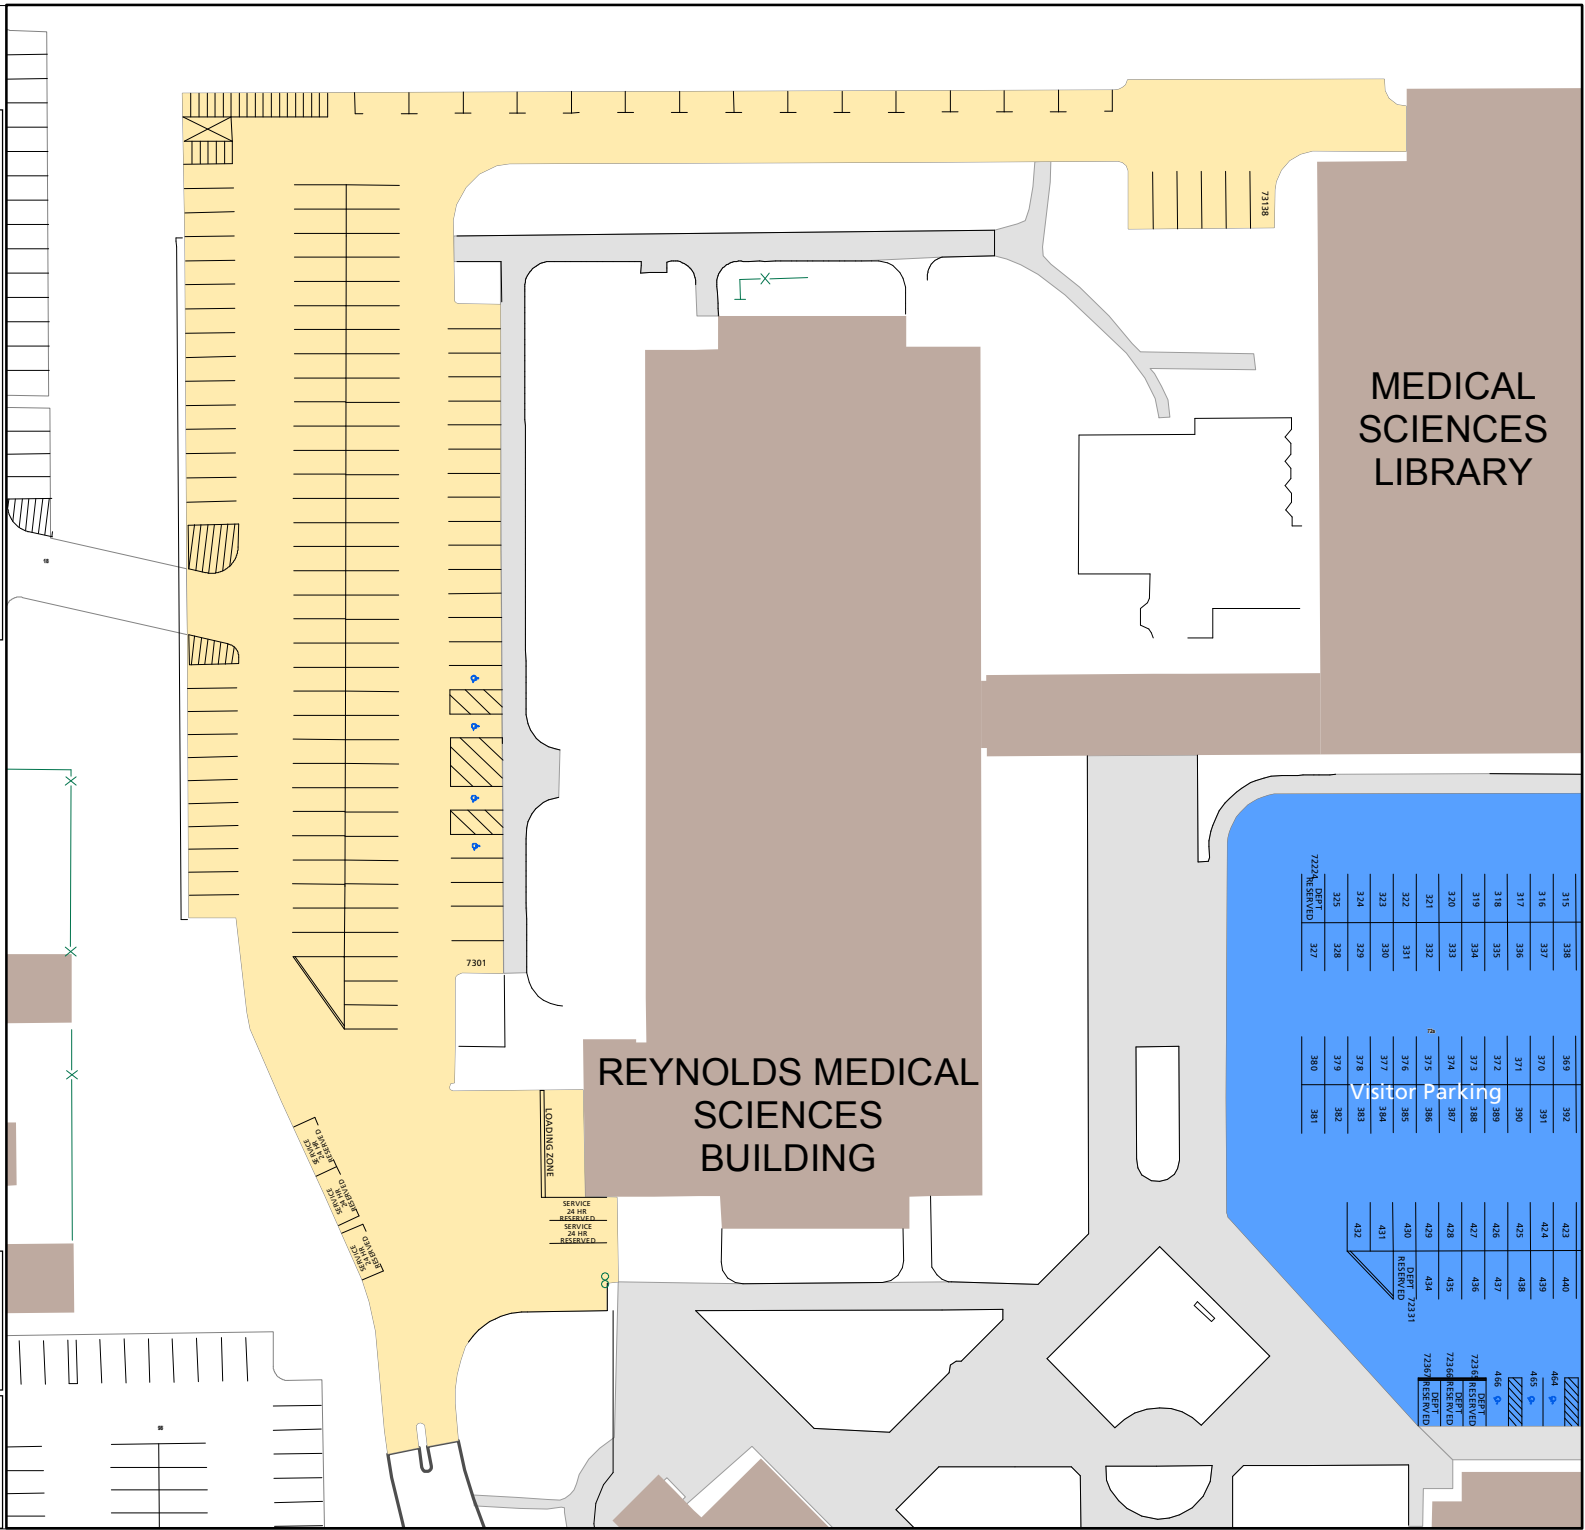

Lot 073

Parking Space Count:

Regular:	130
Reserved:	2
DVS:	0
Visitor:	0
Accessible:	4
Visitor Accessible:	0
Timed:	0
Service:	5
U.B.:	0
Motorcycle:	24
Loading:	3
Other:	0
RV:	0

Total: 168

Lost to (Currently Under) Construction: 0

80 Feet