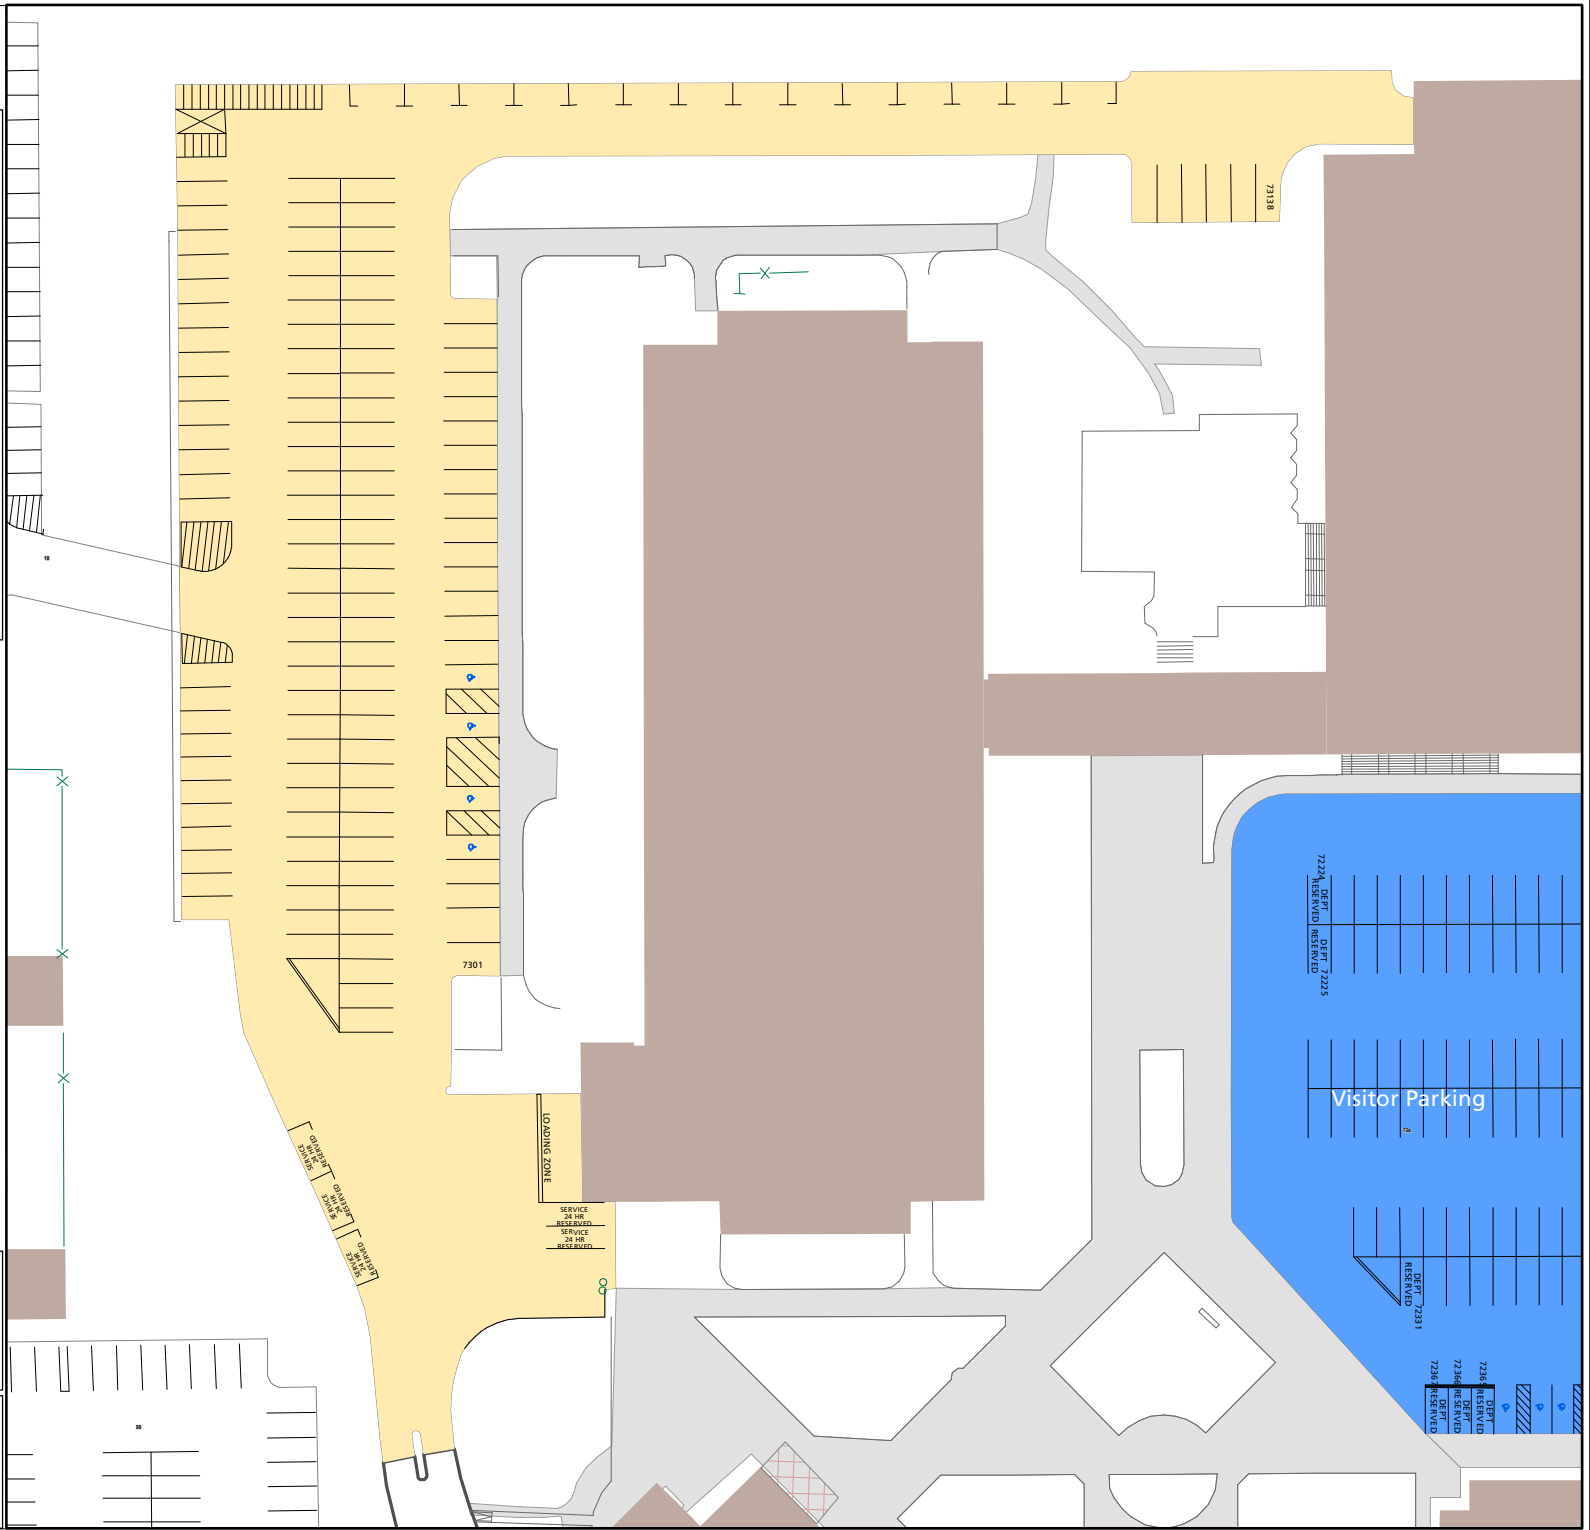

# Lot 073

## Parking Space Count:

Regular:	130
Reserved:	2
DVS:	0
Visitor:	0
Accessible:	4
Visitor Accessible:	0
Timed:	0
Service:	5
U.B.:	0
Motorcycle:	24
Loading:	3
Other:	0
RV:	0

**Total: 168**

Lost to (Currently Under) Construction: 0

80 Feet