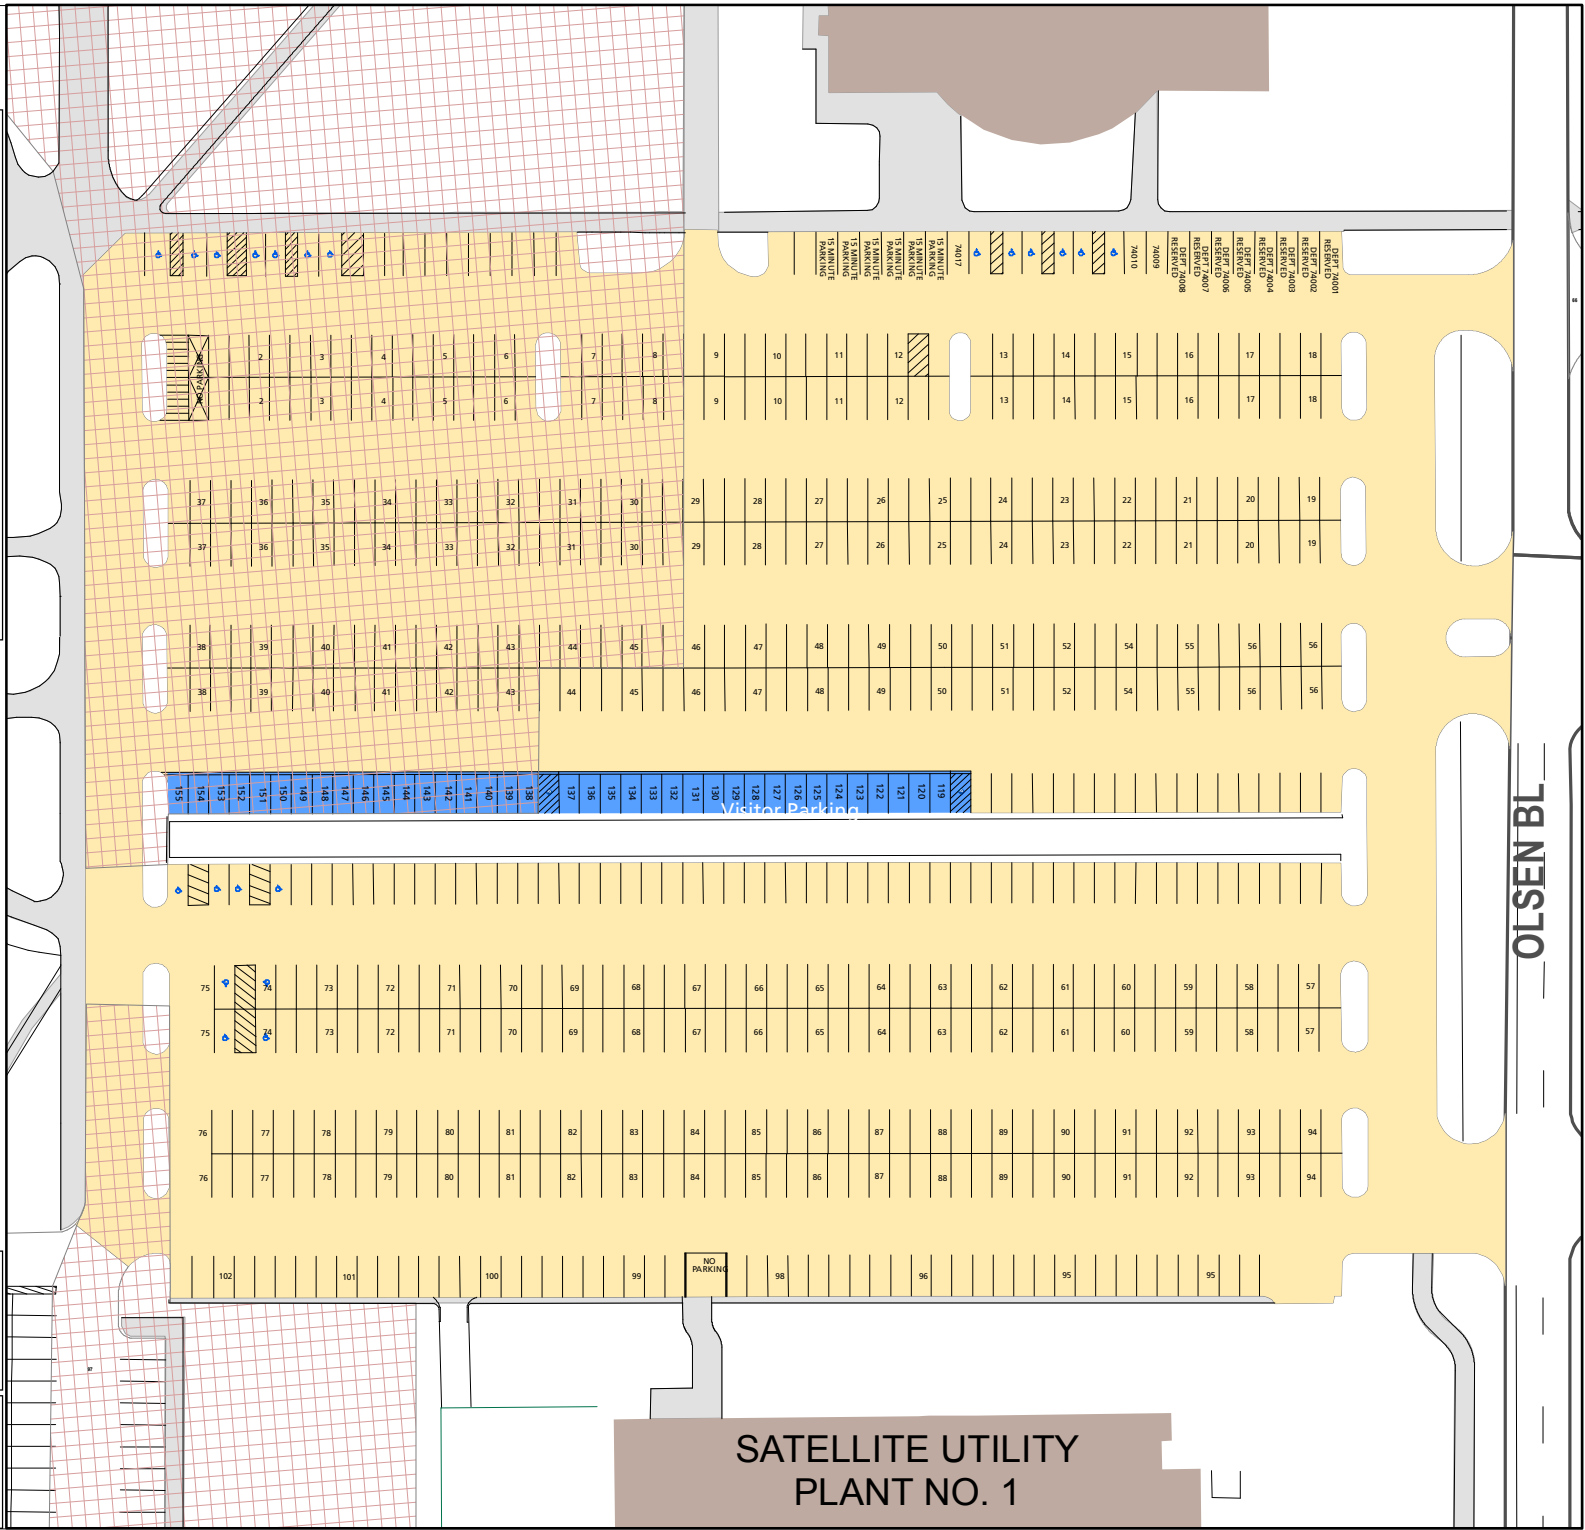

# Lot 074

## Parking Space Count:

Regular:	521
Reserved:	3
DVS:	8
Visitor:	19
Accessible:	14
Visitor Accessible:	0
Timed:	6
Service:	0
U.B.:	0
Motorcycle:	0
Loading:	1
Other:	0
RV:	0

**Total: 572**

Lost to (Currently Under) Construction: 206

90 Feet