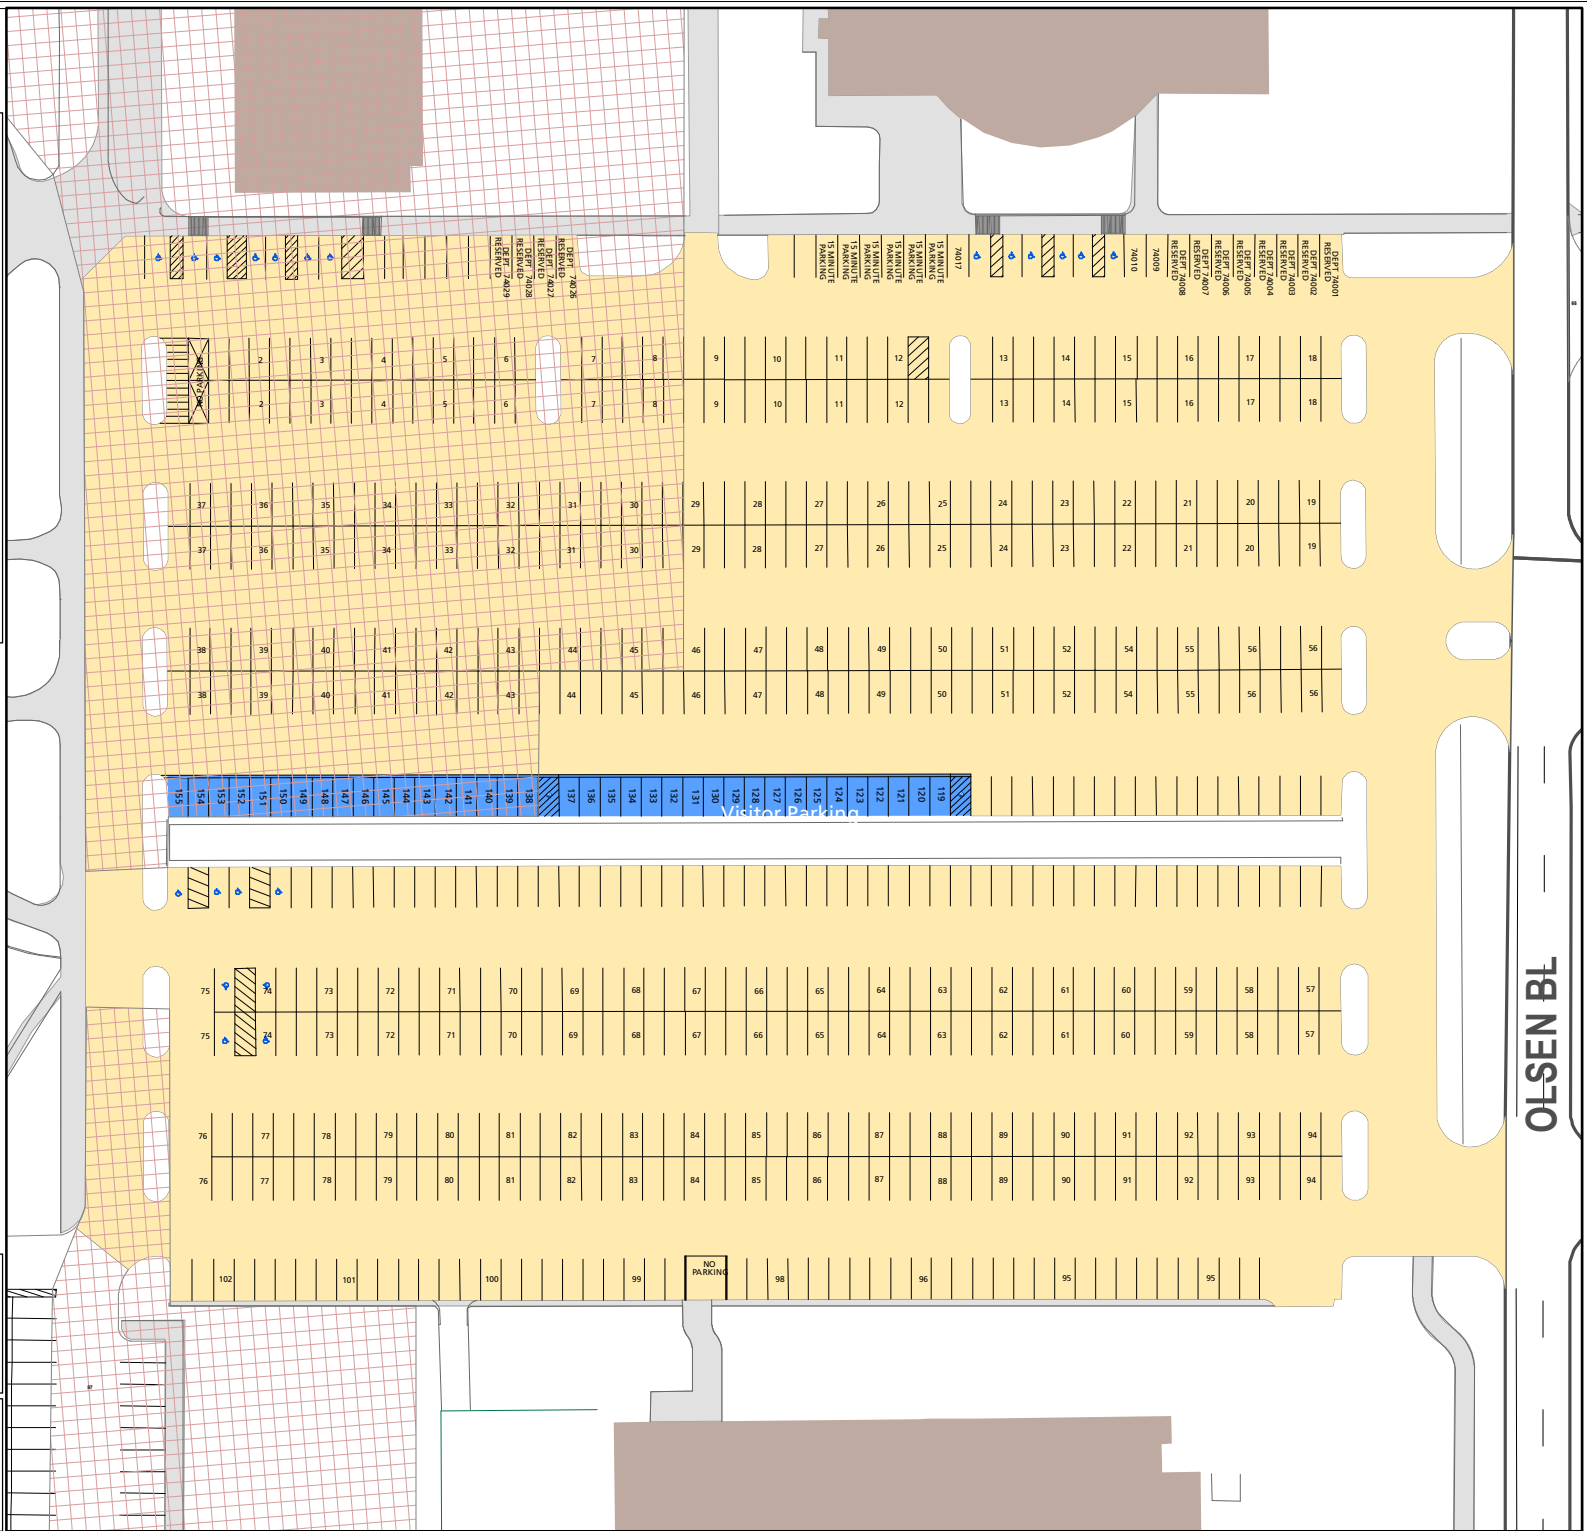

Lot 074

Parking Space Count:

Regular:	521
Reserved:	3
DVS:	8
Visitor:	19
Accessible:	14
Visitor Accessible:	0
Timed:	6
Service:	0
U.B.:	0
Motorcycle:	0
Loading:	1
Other:	0
RV:	0

Total: 572

Lost to (Currently Under) Construction: 206

90 Feet