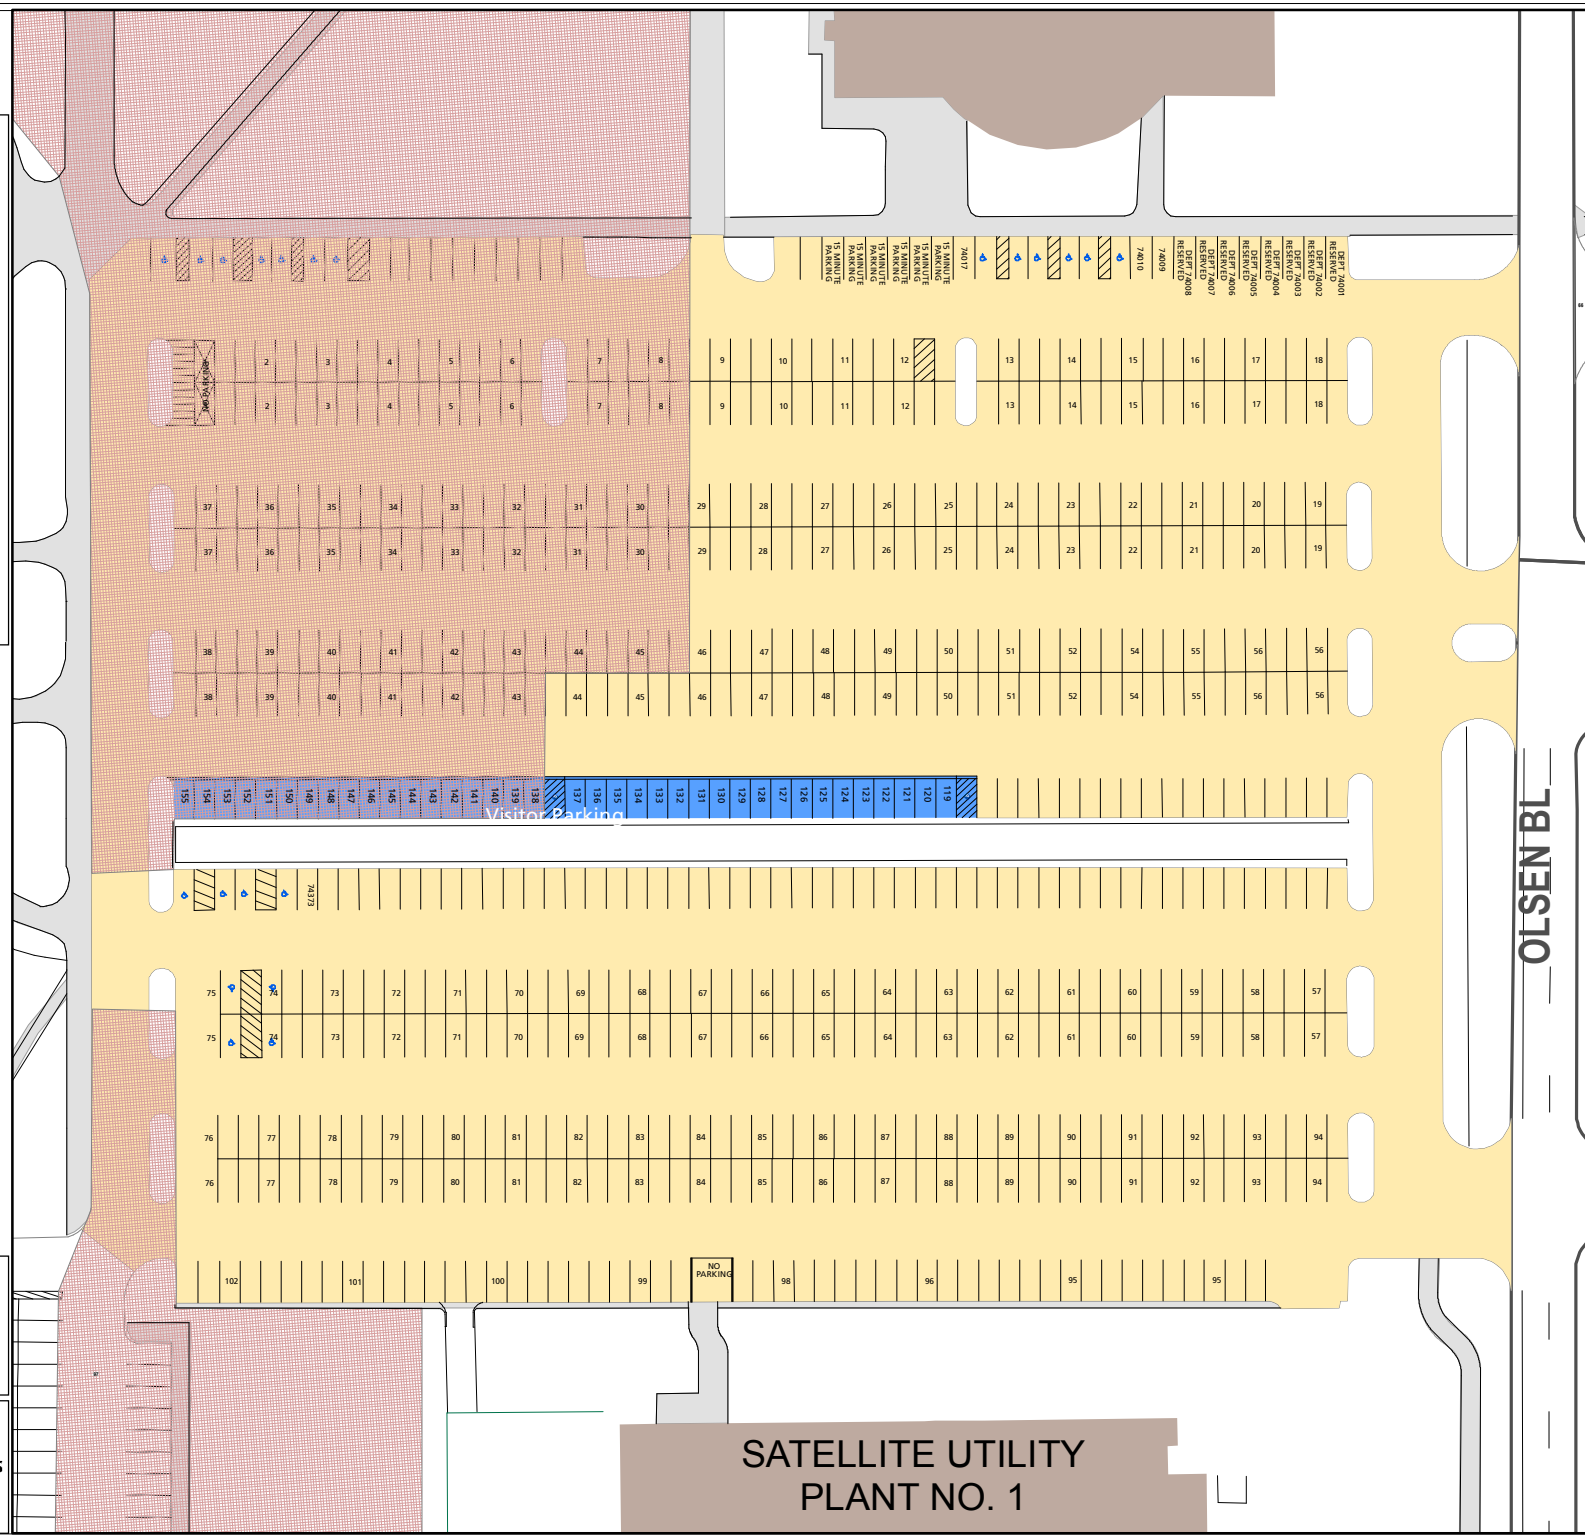

Lot 074

Parking Space Count:

Regular:	520
Reserved:	4
DVS:	8
Visitor:	19
Accessible:	14
Visitor Accessible:	0
Timed:	6
Service:	0
U.B.:	0
Motorcycle:	0
Loading:	1
Other:	0
RV:	0

Total: 572

Lost to (Currently Under) Construction: 206

90 Feet