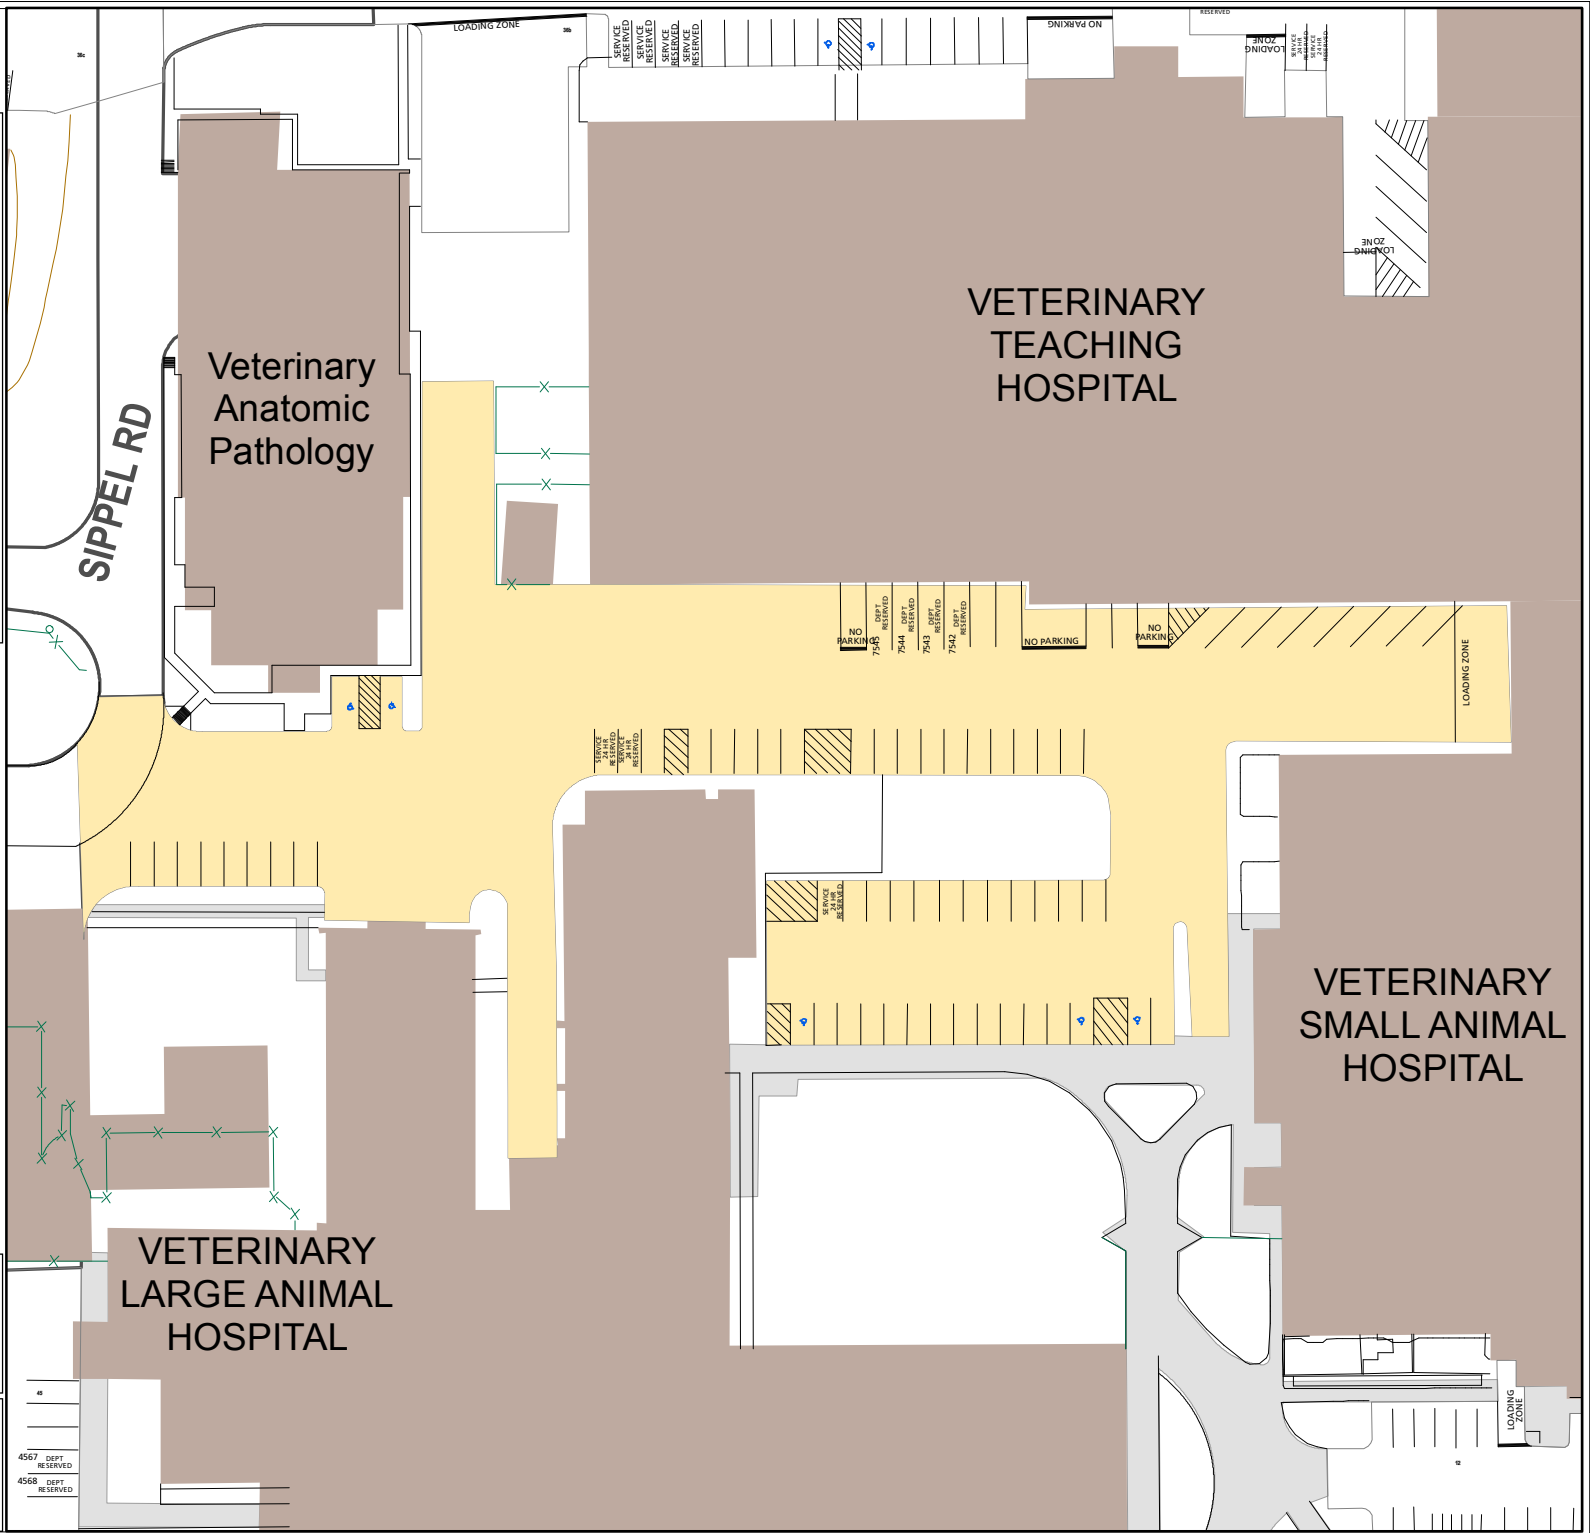

Lot 075

Parking Space Count:

Regular:	62
Reserved:	0
DVS:	0
Visitor:	0
Accessible:	5
Visitor Accessible:	0
Timed:	0
Service:	3
U.B.:	0
Motorcycle:	0
Loading:	6
Other:	0
RV:	0

Total: 76

Lost to (Currently Under) Construction: 0

80 Feet