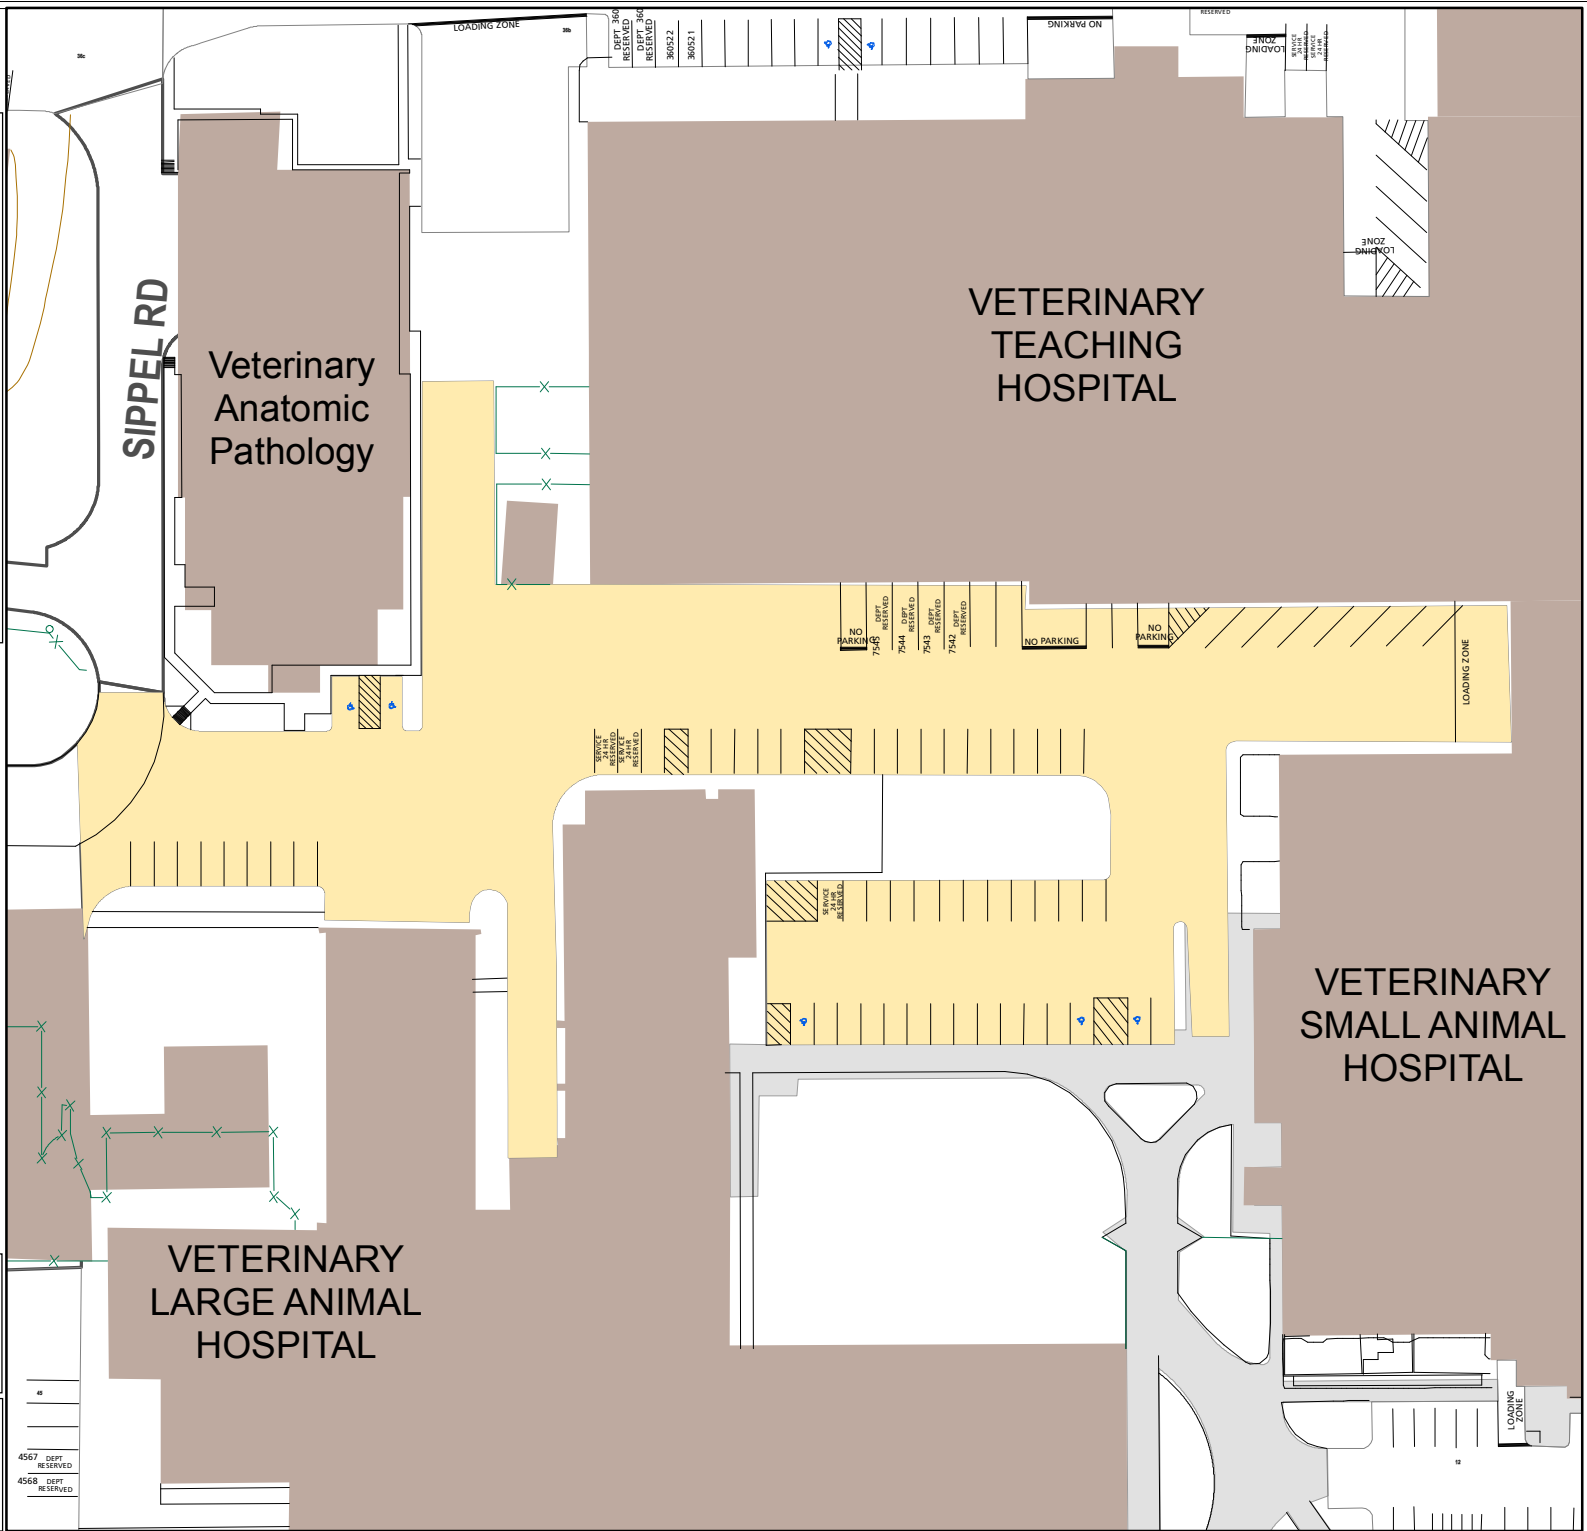

# Lot 075

## Parking Space Count:

Regular:	62
Reserved:	0
DVS:	0
Visitor:	0
Accessible:	5
Visitor Accessible:	0
Timed:	0
Service:	3
U.B.:	0
Motorcycle:	0
Loading:	6
Other:	0
RV:	0

**Total: 76**

Lost to (Currently Under) Construction: 0

80 Feet