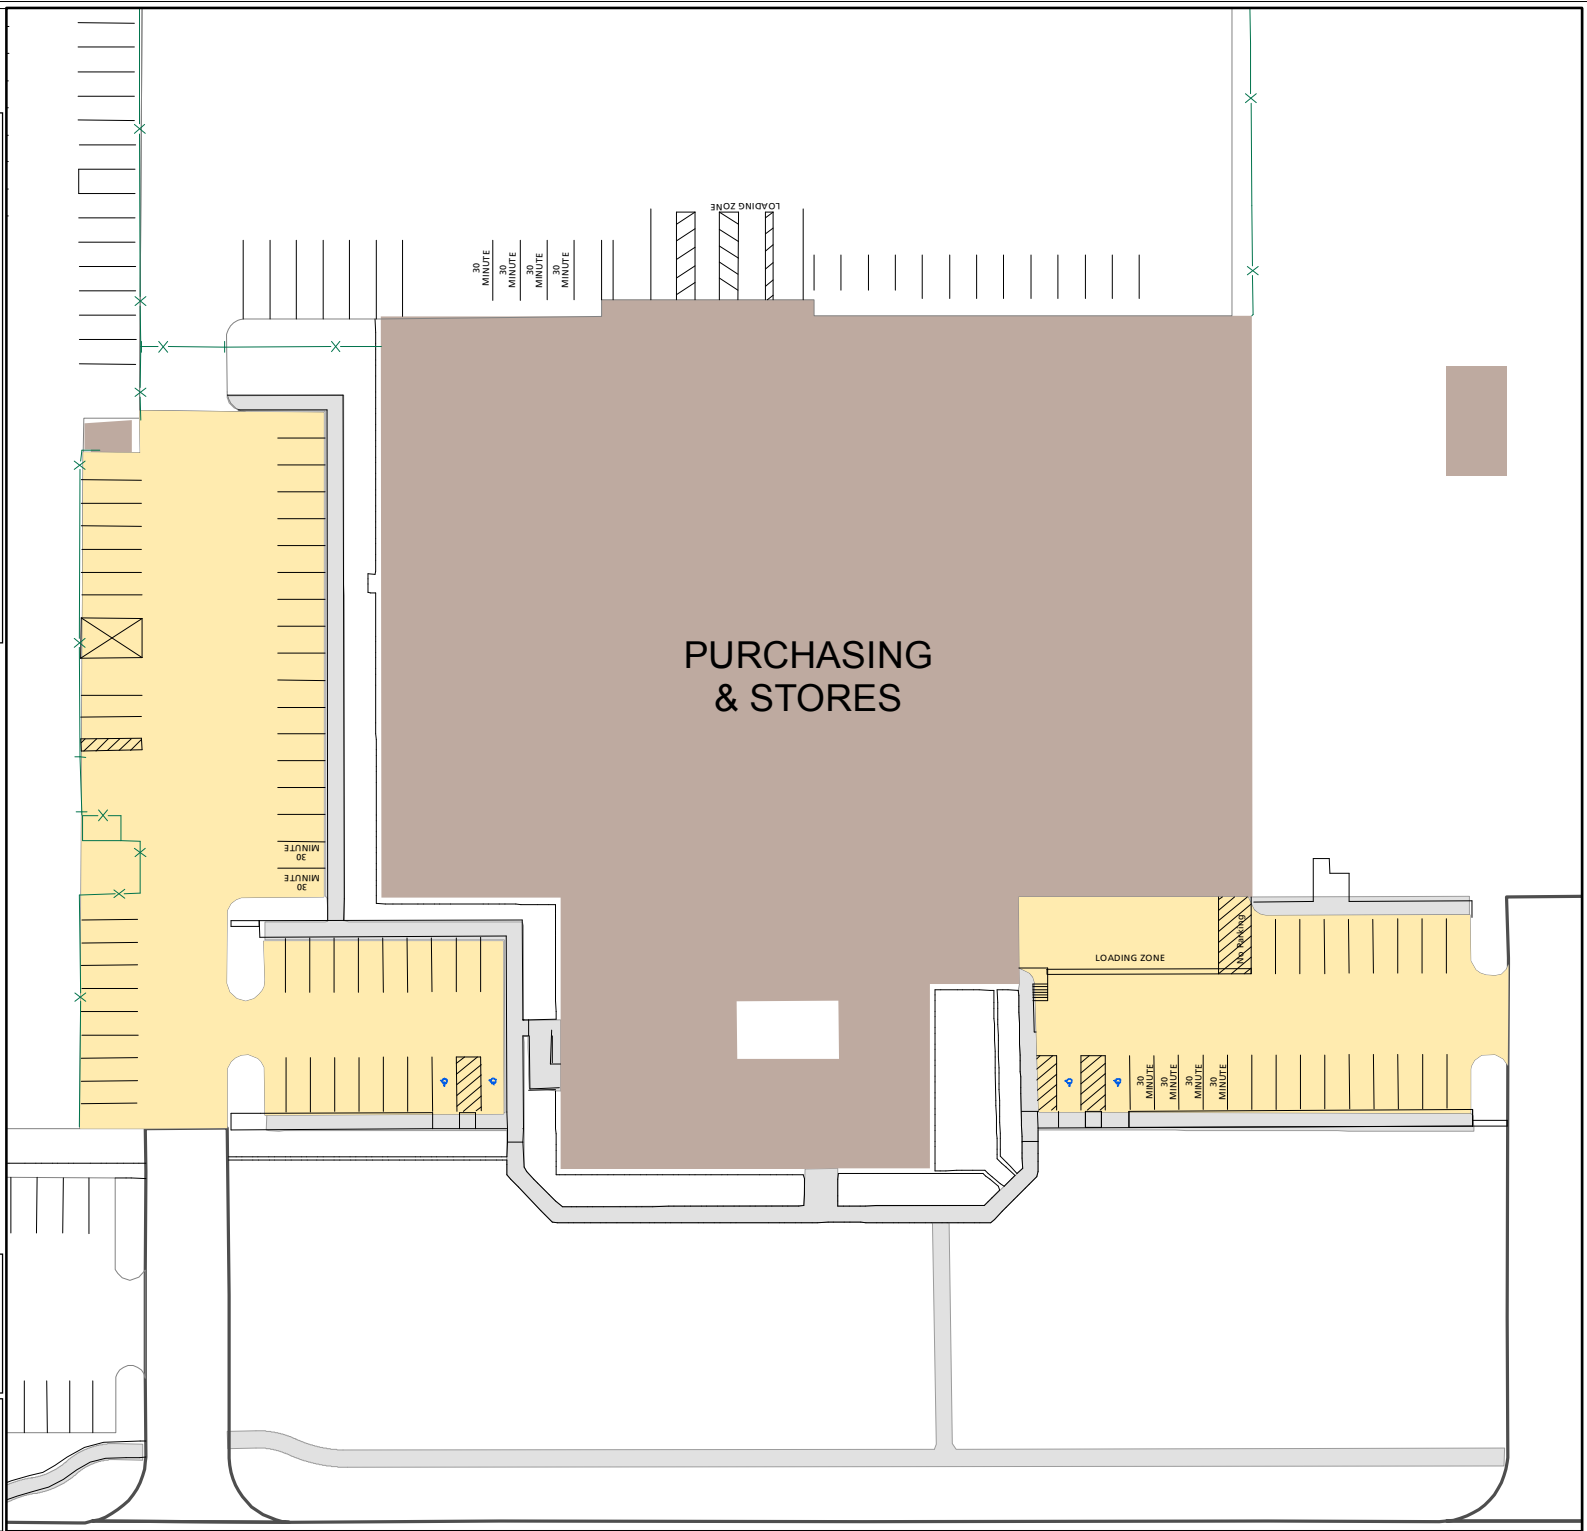

# Lot 076

## Parking Space Count:

Regular:	72
Reserved:	0
DVS:	0
Visitor:	0
Accessible:	4
Visitor Accessible:	0
Timed:	6
Service:	0
U.B.:	0
Motorcycle:	0
Loading:	1
Other:	0
RV:	0

**Total: 83**

Lost to (Currently Under)  
Construction: 0

80 Feet

TEXAS A&M UNIVERSITY  
Transportation Services